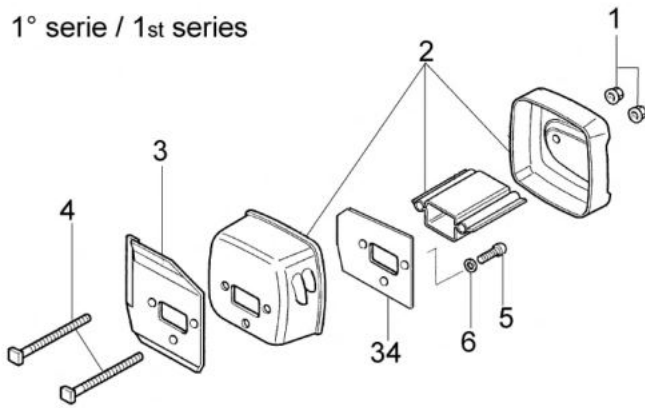

1° serie / 1st series