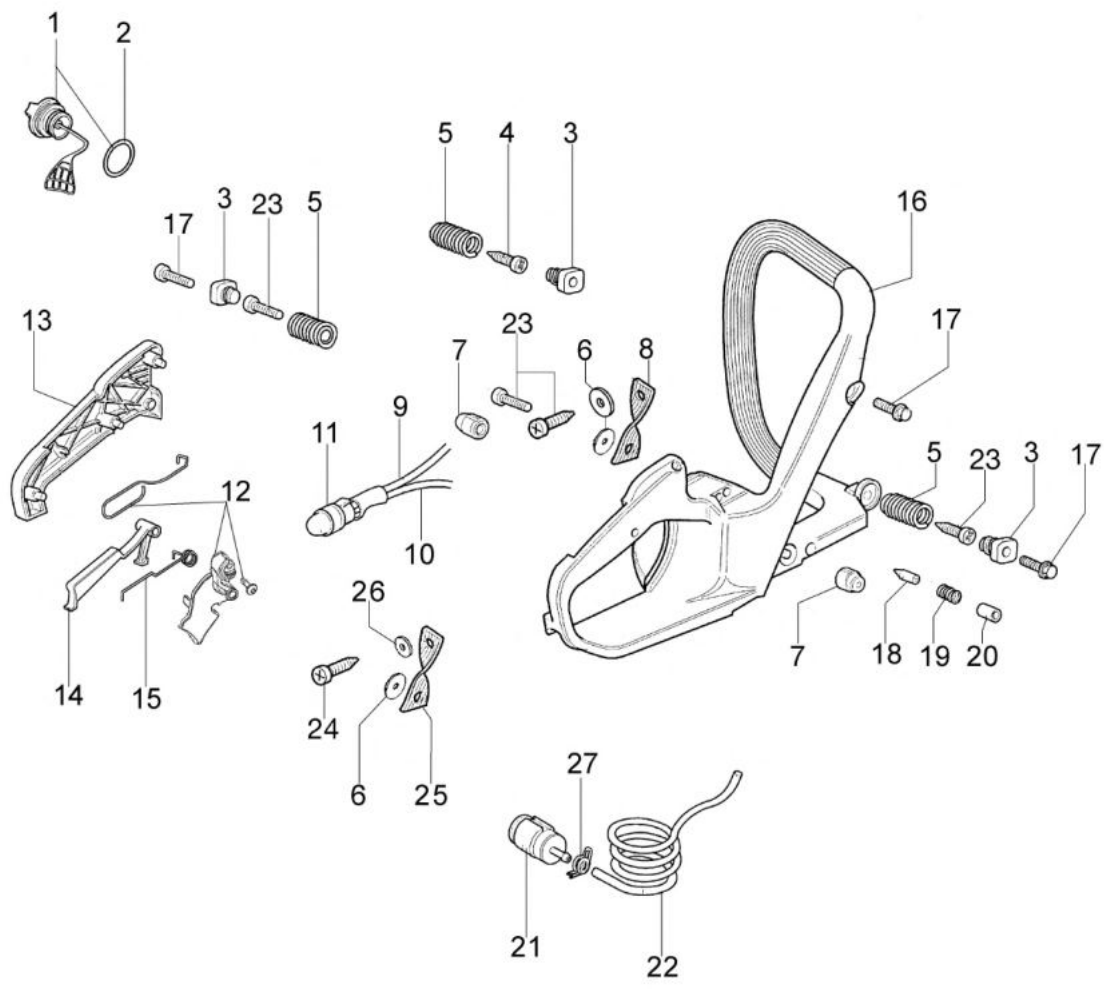

изображение Handle

Ref.Nu	Qty	Part number	Description	Validity from	Validity till	Notes	Bulletin
1	1	50072009R	Cap				
2	1	099900090R	Ring				
3	3	50070049R	Support				
4	1	3960073R	Screw				
5	3	50070024R	Spring				
6	3	3057005R	Washer				
7	2	50010061R	AV-mount				
8	1	50070182	Strap				
9	1	50060039	Tube				
10	1	50080134R	Tube				
11	1	2318817R	Air purge				
12	1	50070259	Throttle kit				BT4-142-05/10
13	1	50050214AR	Cover				
14	1	50050046AR	Lever				
15	1	097000028R	Spring				
16	1	50070065BR	Tank assy				
17	3	3960099R	Screw				
18	1	094500577AR	Breather valve				
19	1	094500575R	Spring				
20	1	50050071R	Breather valve				
21	1	50010218R	Fuel filter				
22	1	50070064	Fuel line				
23	4	094600041AR	Screw				
24	1	3960091AR	Screw				
25	1	50070181	Strap				
26	1	3916005R	Washer				
27	1	4098377R	Band