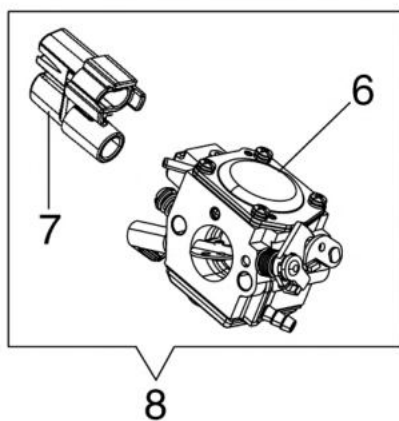

■ 5 KIT RIPARAZIONE
REPAIR KIT

изображение Carburetor HDA-314

Ref.Nu	Qty	Part number	Description	Validity from	Validity till	Notes	Bulletin
1	2	2318106	Cap				
2	1	2318109	Adjust. screw MAX				
3	1	2318984	Adjust. screw MIN				
4	2	2318107	Spring				
5	1	2318673	Repair kit				
6	1	2318981R	Carburetor HDA-314	SN 0575256142			
7	1	50080082R	Screw guide	SN 0575256142			
8	1	50070224B	Carburetor kit HDA-205E