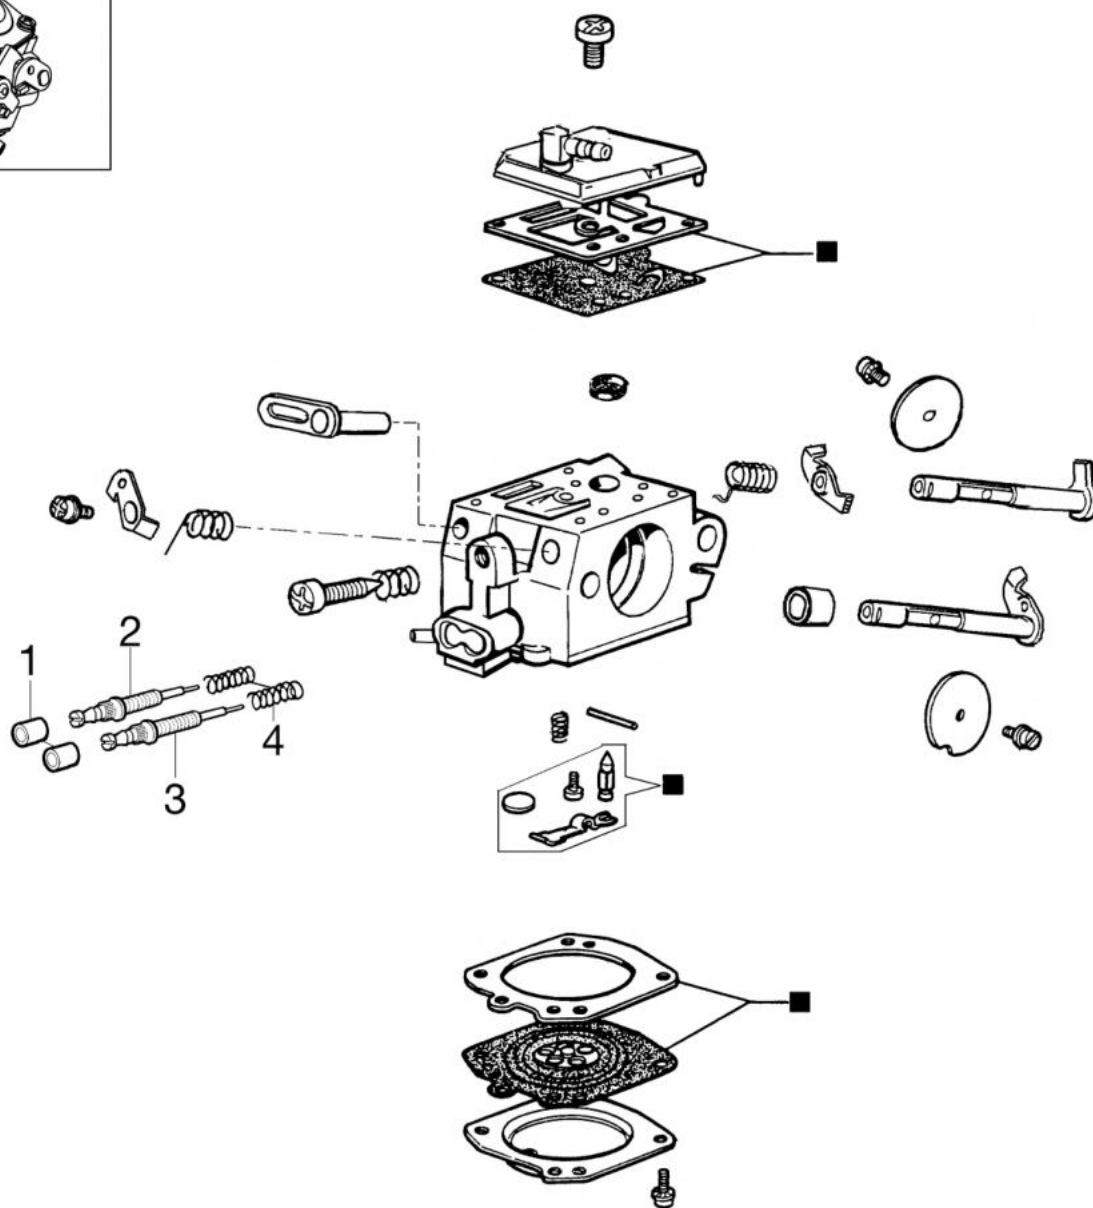

■ 5 KIT RIPARAZIONE
REPAIR KIT

изображение Carburetor HDA-314

Ref.Nu	Qty	Part number	Description	Validity from	Validity till	Notes	Bulletin
1	2	2318106	Cap				
2	1	2318109	Adjust. screw MAX				
3	1	2318984	Adjust. screw MIN				
4	2	2318107	Spring				
5	1	2318673	Repair kit				
6	1	2318981R	Carburetor HDA-314	SN 0575256142			
7	1	50080082R	Screw guide	SN 0575256142			
8	1	50070224B	Carburetor kit HDA-205E