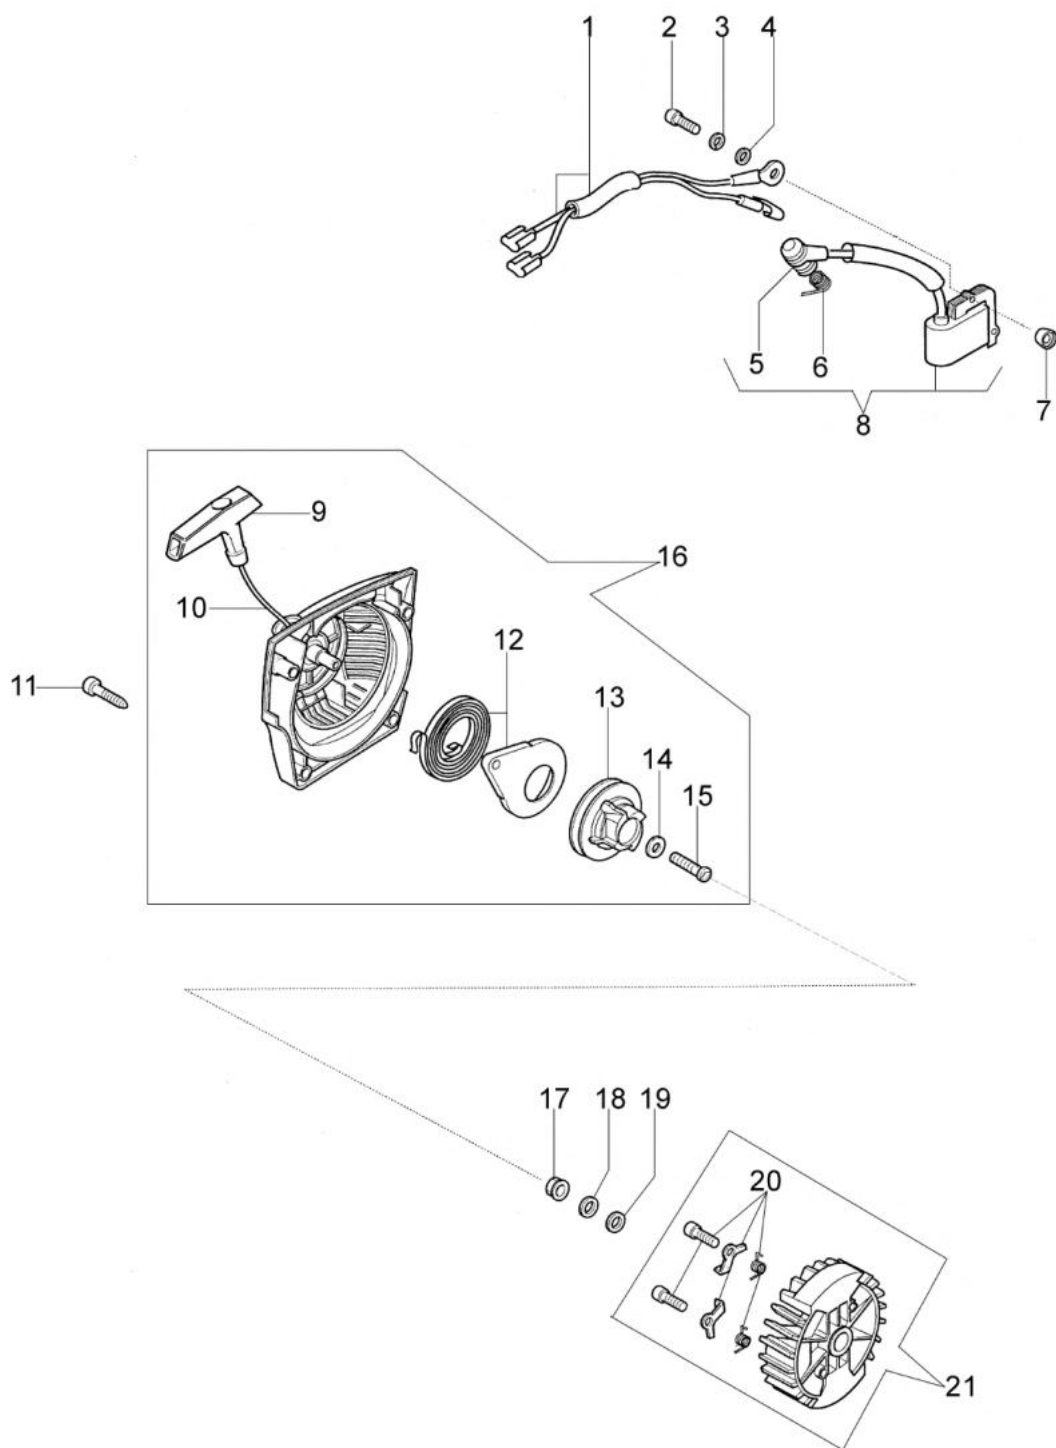

изображение Starter assy

Ref.Nu	Qty	Part number	Description	Validity from	Validity till	Notes	Bulletin
1	1	50070077	Cable				
2	2	094000097	Screw				
3	2	006000315R	Washer				
4	2	3916004R	Washer				
5	1	094600097AR	Spark plug cap				
6	1	094600169AR	Spring				
7	2	50070148A	Spacer				
8	1	2501001R	Ignition coil				
9	1	097000064AR	Starter handle				
10	1	50070123R	Starter rope				
11	4	3960092AR	Screw				
12	1	50050073R	Spring				
13	1	50070050A	Starter pulley				
14	1	094500034R	Washer				
15	1	094600041AR	Screw				
16	1	50072005BR	Starter assy			SN 0575195964	
16	1	50072059BR	Starter assy	SN 0575195965			
17	2	004000142R	Nut				
18	2	3833080R	Washer				
19	2	3916009R	Washer				
20	1	50072029	Pawl				
21	1	50260015R	Flywheel