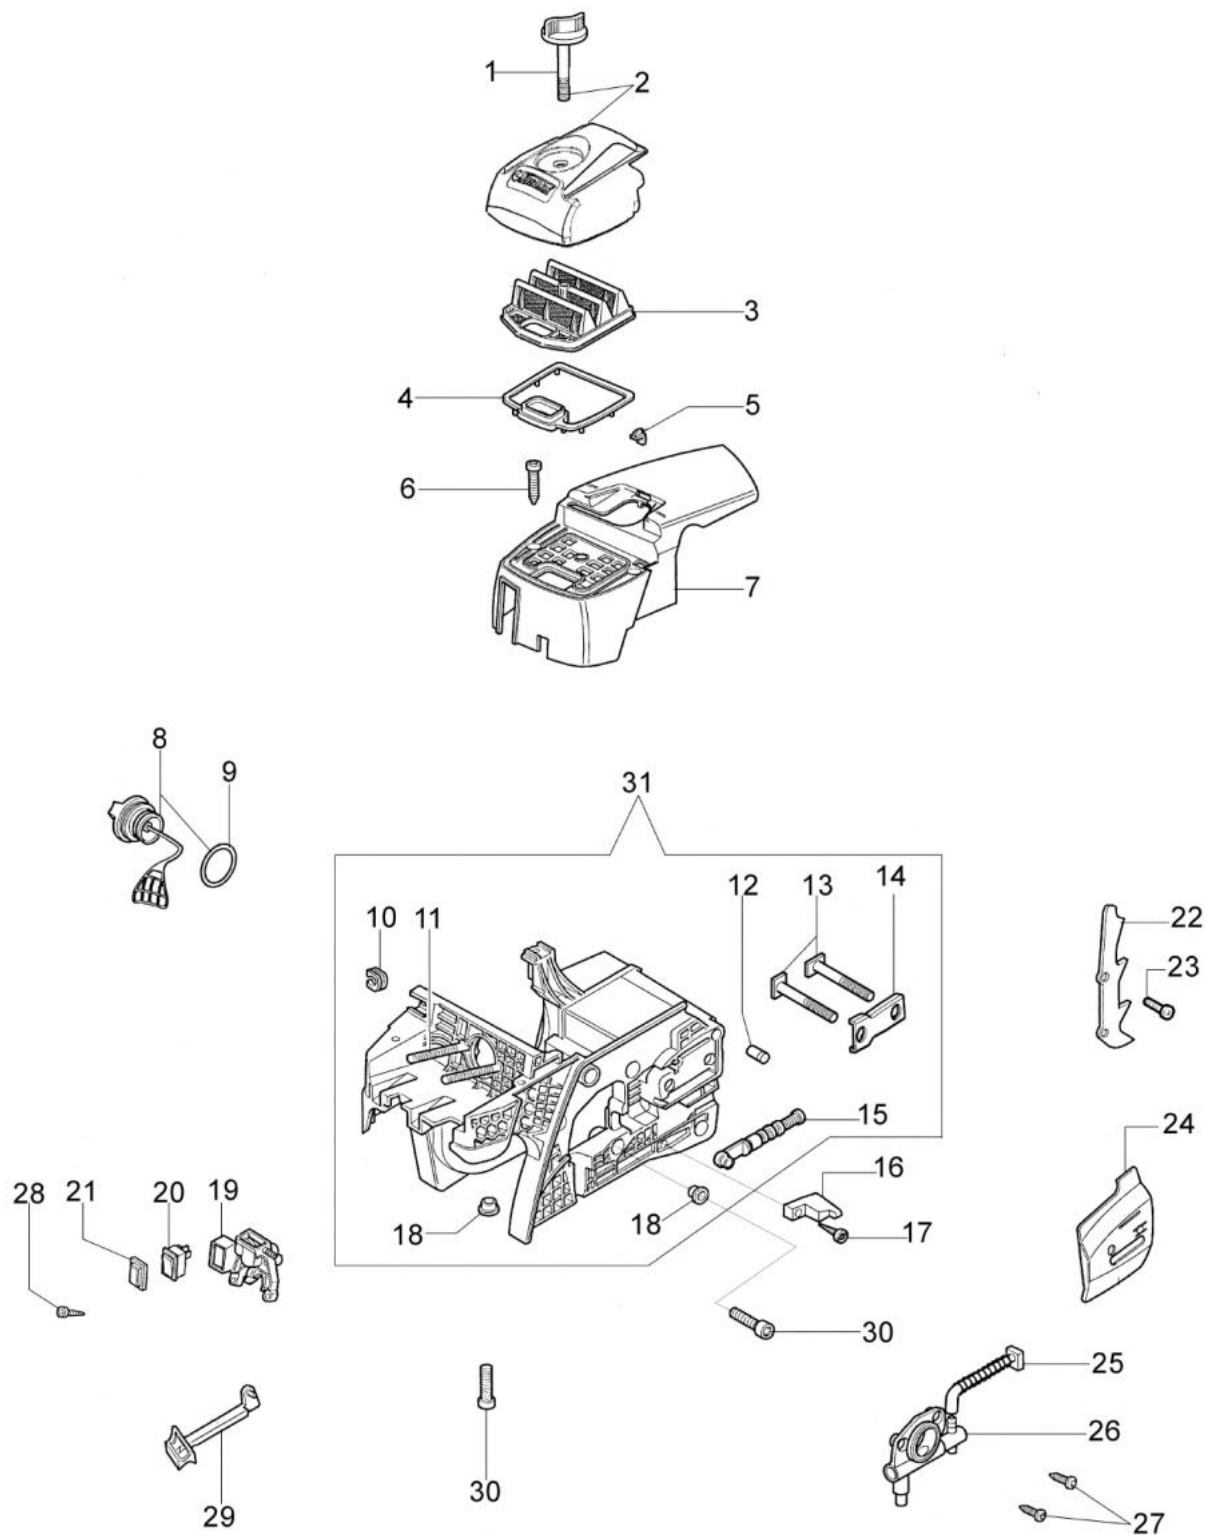

изображение Clutch and brake

Ref.Nu	Qty	Part number	Description	Validity from	Validity till	Notes	Bulletin
1	1	50070095A	Guard				
2	1	095000219AR	Spring				
3	1	097000107	Plug				
4	1	50010088AR	Spring				
5	1	3960045	Screw				
6	1	50070124AR	Plate				
7	1	3026003R	Ring				
8	1	097000146	Lever				
9	1	094500297R	Clutch				
10	1	3993070R	Screw				
11	1	50050125R	Plate				
12	1	50050039R	Brake band				
13	1	006000300	Bushing				
14	1	50070149	Guard				
15	1	50070033	Spike				
16	2	3960098R	Screw				
17	1	50010148R	Nut				
18	1	3960093	Screw				
19	1	50070081	Cover				
20	1	094500029AR	Spring				
21	1	50070088	Washer				
22	1	3049007	O-ring				
23	1	50070080	Chain tensioner screw				
24	1	50070087AR	Adjuster nut				
25	1	50072027A	Chain tensioner kit				
26	1	50072060CR	Chain cover assy				
27	1	50070069	Washer				
28	1	50070025R	Worm gear				
29	1	005000165R	Bearing				
30	1	50080023	Chain sprocket .325				
31	1	375100012AR	Washer				
32	1	097000106R	Plug				
33	1	094500046R	Ring				
34	1	094600275R	Bar 16" - 41 cm				
34	1	094600285R	Bar 18" - 46 cm				
35	1	001000710R	Chain .325" x .058" (1,5mm)				
35	1	30629007A	Chain .325" x .058" (1,5mm) - 72 links				
36	1	50070084DR	Chain cover				