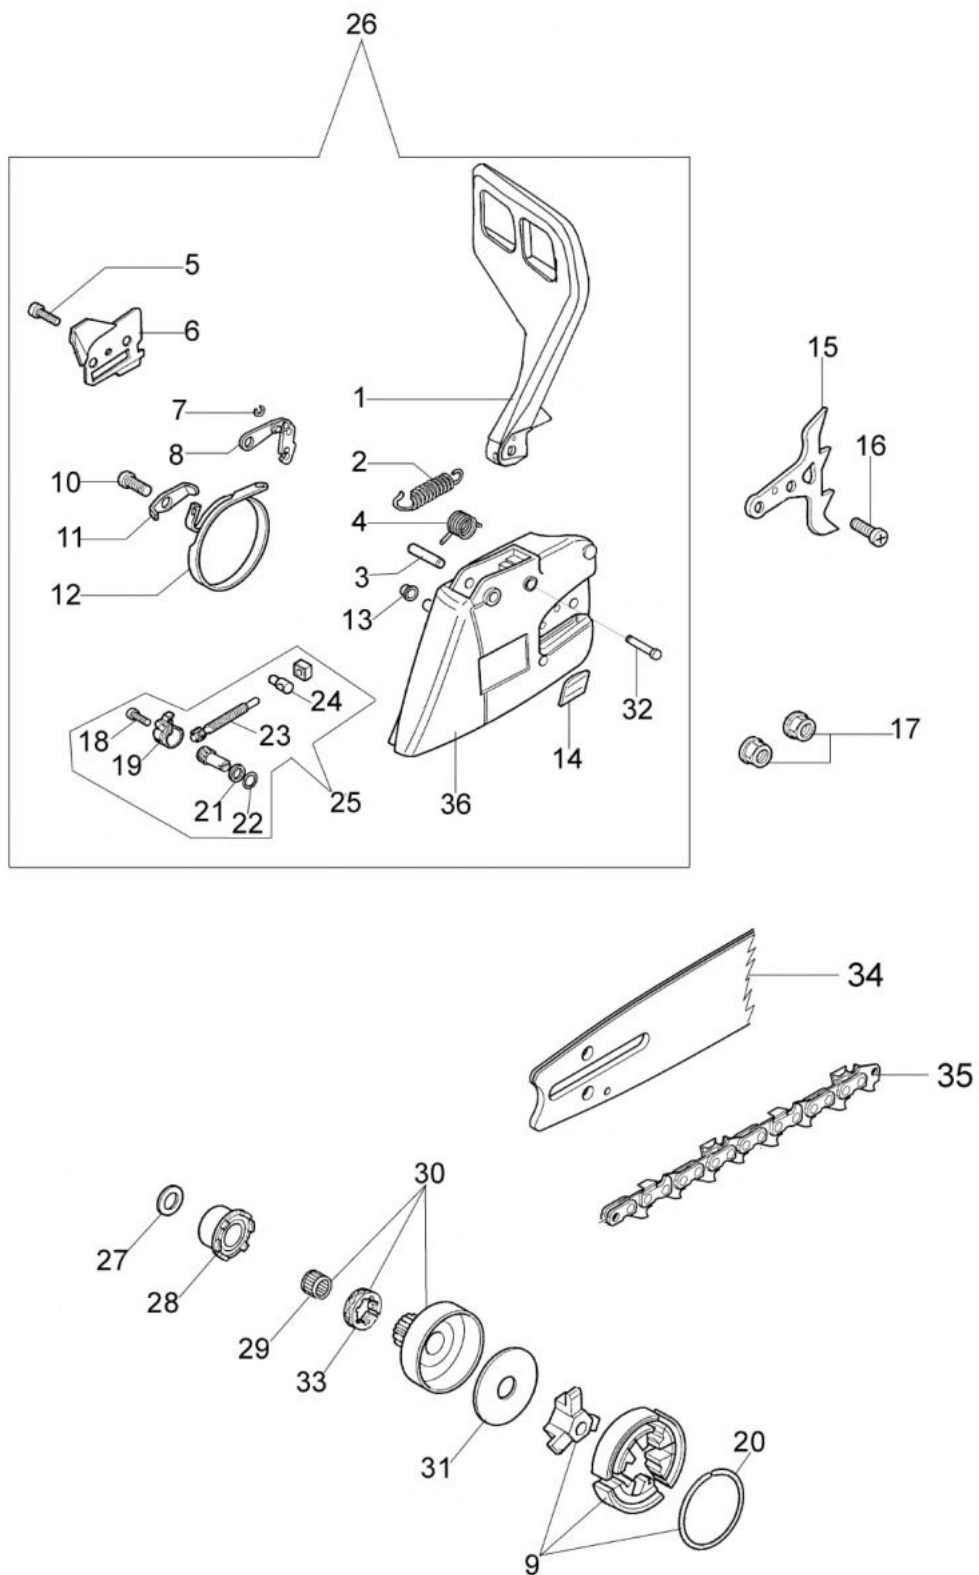

изображение Clutch and brake

Ref.Nu	Qty	Part number	Description	Validity from	Validity till	Notes	Bulletin
1	1	50070095A	Guard				
2	1	095000219AR	Spring				
3	1	097000107	Plug				
4	1	50010088AR	Spring				
5	1	3960045	Screw				
6	1	50070124AR	Plate				
7	1	3026003R	Ring				
8	1	097000146	Lever				
9	1	094500297R	Clutch				
10	1	3993070R	Screw				
11	1	50050125R	Plate				
12	1	50050039R	Brake band				
13	1	006000300	Bushing				
14	1	50070149	Guard				
15	1	50070033	Spike				
16	2	3960098R	Screw				
17	1	50010148R	Nut				
18	1	3960093	Screw				
19	1	50070081	Cover				
20	1	094500029AR	Spring				
21	1	50070088	Washer				
22	1	3049007	O-ring				
23	1	50070080	Chain tensioner screw				
24	1	50070087AR	Adjuster nut				
25	1	50072027A	Chain tensioner kit				
26	1	50072060CR	Chain cover assy				
27	1	50070069	Washer				
28	1	50070025R	Worm gear				
29	1	005000165R	Bearing				
30	1	50080023	Chain sprocket .325				
31	1	375100012AR	Washer				
32	1	097000106R	Plug				
33	1	094500046R	Ring				
34	1	094600275R	Bar 16" - 41 cm				
34	1	094600285R	Bar 18" - 46 cm				
35	1	001000710R	Chain .325" x .058" (1,5mm)				
35	1	30629007A	Chain .325" x .058" (1,5mm) - 72 links				
36	1	50070084DR	Chain cover