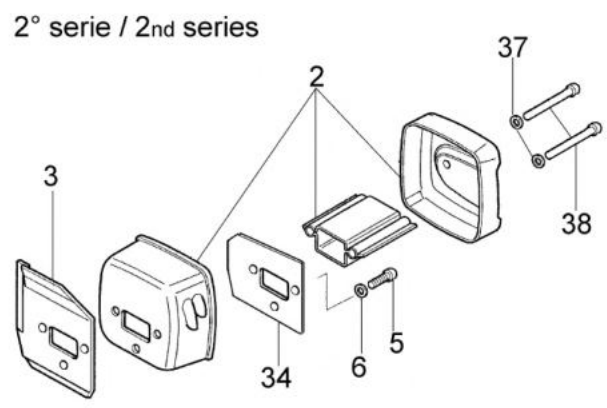

2° serie / 2nd series