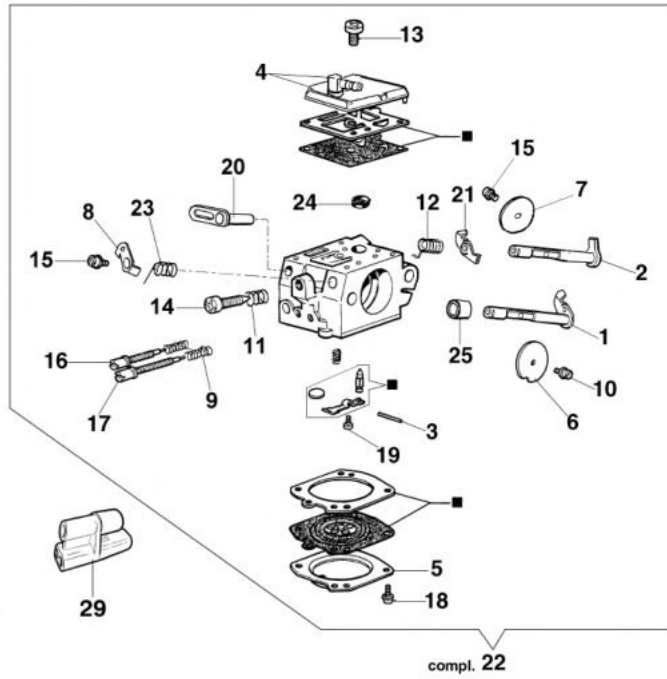

FINO A NOVEMBRE 2004
TILL NOVEMBER 2004
BIS NOVEMBER 2004
HASTA NOVIEMBRE 2004
JUSQU'A NOVEMBRE 2004

DA NOVEMBRE 2004
FROM NOVEMBER 2004
AB NOVEMBER 2004
DESDE NOVIEMBRE 2004
DEPUIS NOVEMBRE 2004

89 KIT RIPARAZIONE
REPAIR KIT