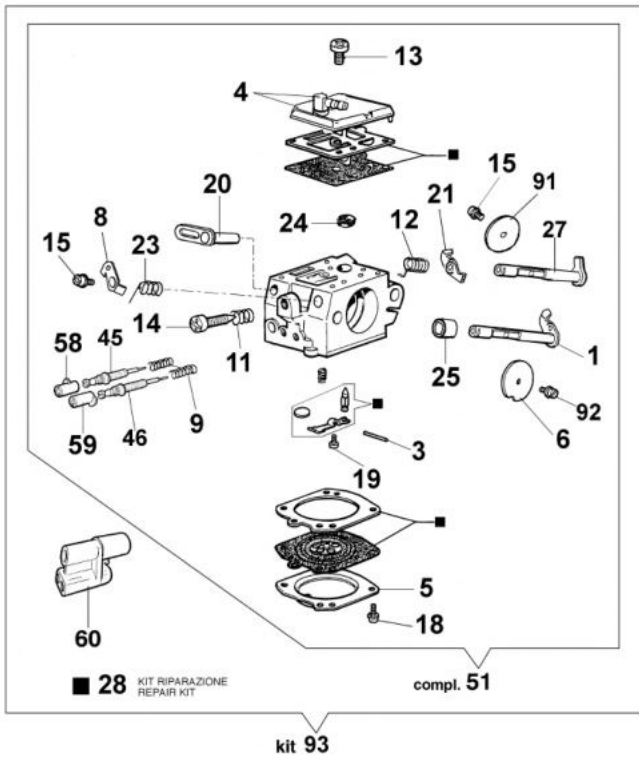

FINO A NOVEMBRE 2004
TILL NOVEMBER 2004
BIS NOVEMBER 2004
HASTA NOVIEMBRE 2004
JUSQU'A NOVEMBRE 2004

DA NOVEMBRE 2004
FROM NOVEMBER 2004
AB NOVEMBER 2004
DESDE NOVIEMBRE 2004
DEPUIS NOVEMBRE 2004

89 KIT RIPARAZIONE
REPAIR KIT