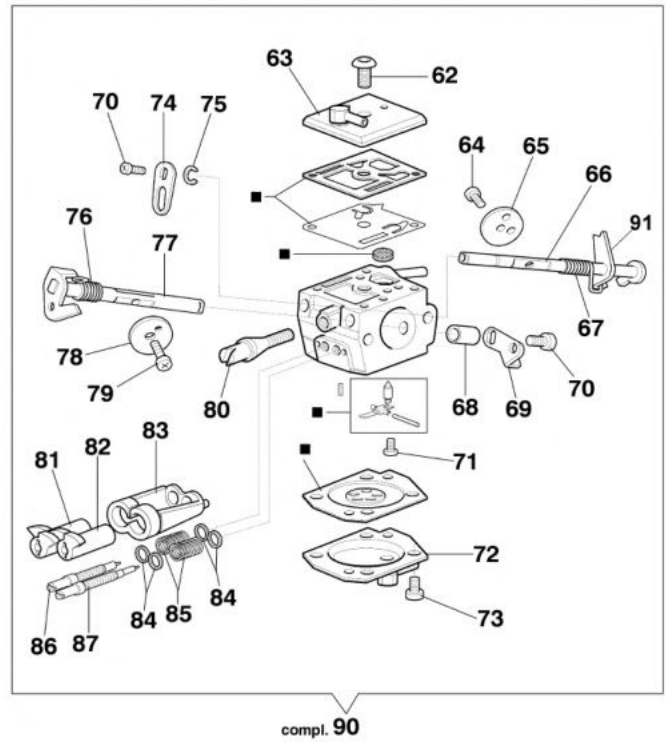

FINO A NOVEMBRE 2004
TILL NOVEMBER 2004
BIS NOVEMBER 2004
HASTA NOVIEMBRE 2004
JUSQU'A NOVEMBRE 2004

DA NOVEMBRE 2004
FROM NOVEMBER 2004
AB NOVEMBER 2004
DESDE NOVIEMBRE 2004
DEPUIS NOVEMBRE 2004

89 KIT RIPARAZIONE
REPAIR KIT