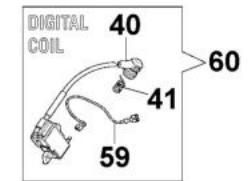

Da - from - ab - desde
Depuis - od: 29/10/07
Serial nr. 9627430001

56