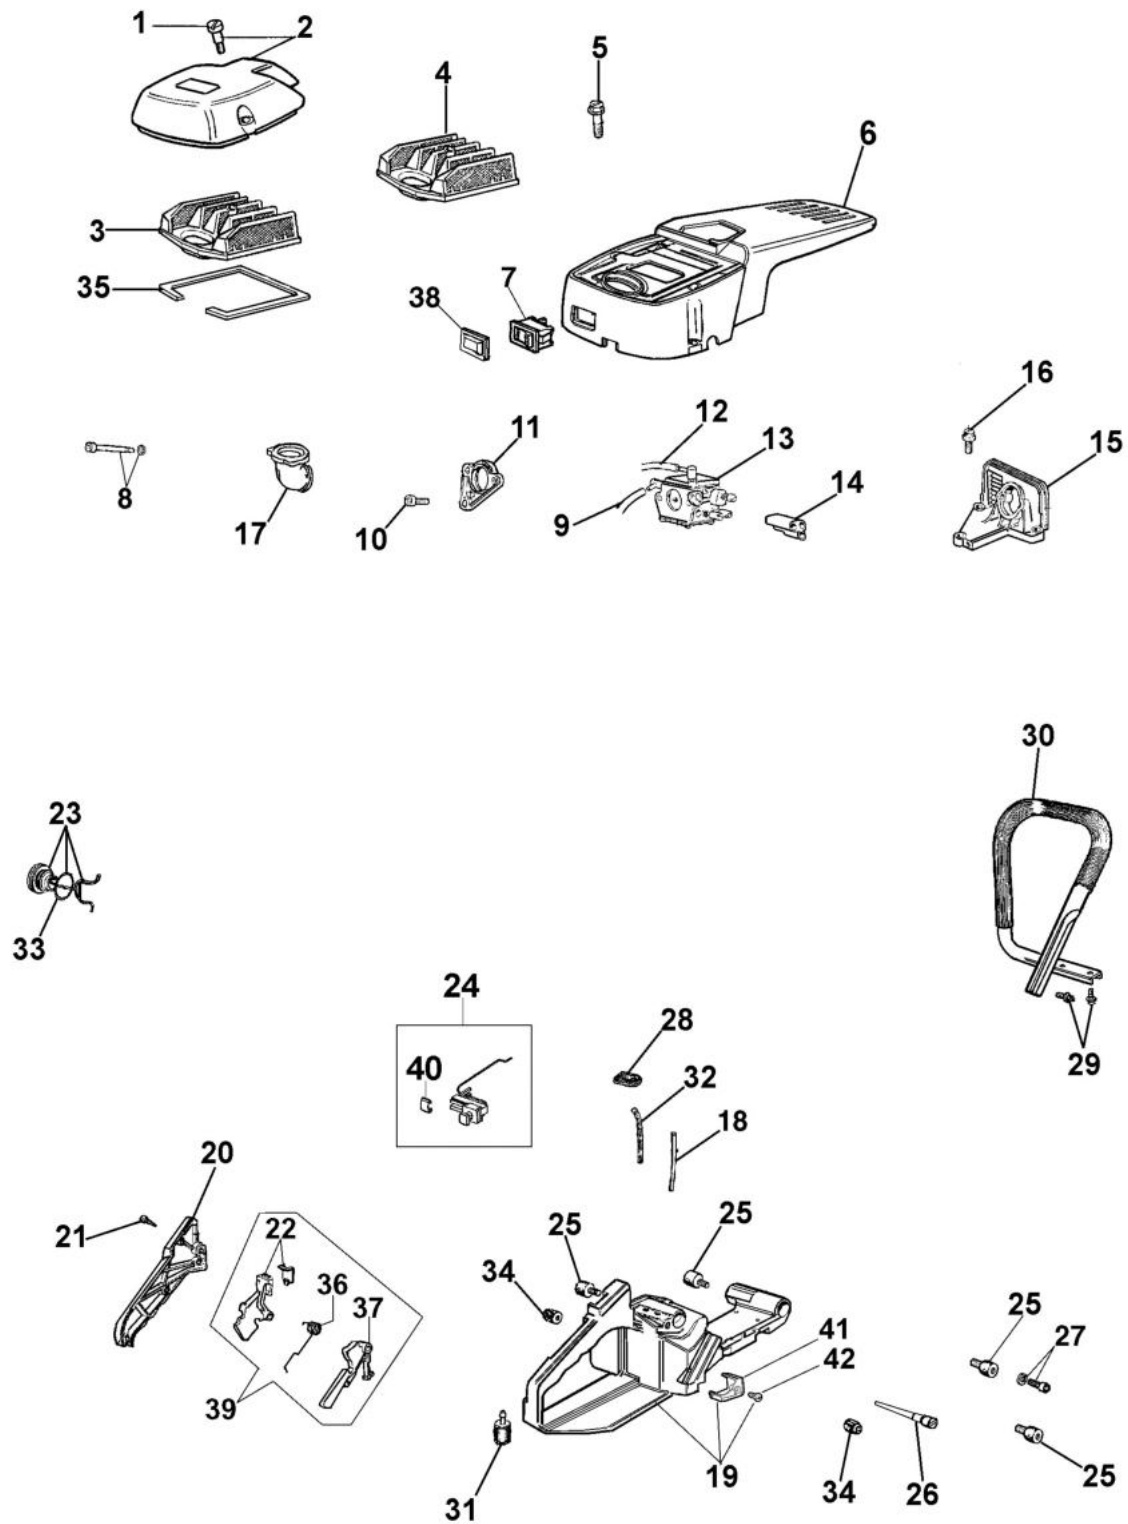

изображение Engine and starter

Ref.Nu	Qty	Part number	Description	Validity from	Validity till	Notes	Bulletin
46	1	52012027	Pawl kit				BT4-129-01/08
47	1	2317021R	Switch				
48	1	004000142R	Nut				
49	1	50012074	Labels kit				
50	1	52010093	Screw				BT4-125-05/07
51	1	3078012	Washer				BT4-125-05/07
52	4	3833076	Washer				
53	1	097000122AR	Cable				BT4-129-01/08
54	1	2317013	Guard				
55	2	3960017AR	Screw				
56	1	50010342C	Crankcase				BT4-129-01/08
57	1	52012027	Pawl kit				BT4-129-01/08
58	1	50010331BR	Flywheel				BT4-129-01/08
59	1	50020073R	Cable				BT4-129-01/08,
60	1	50020061AR	Ignition coil				BT4-129-01/08,
61	1	50020061AR	Ignition coil				BT4-135-07/09, BT4-125-04/09
62	1	50020073R	Cable				BT4-135-07/09

изображение Crankcase and chain brake

Ref.Nu	Qty	Part number	Description	Validity from	Validity till	Notes	Bulletin
48	1	50010088AR	Spring				
49	1	50010040	Guard				
50	1	097000106R	Plug				
51	1	50012002DR	Chain cover				BT4-133-10/08
52	1	50070124AR	Plate				
53	1	3960045	Screw				
54	1	50070149	Guard				
55	1	50010084	Plate				
56	1	50010039	Brake band				
57	1	50010353R	Deflector				BT4-133-10/08
58	1	004900137BR	Spring				
59	1	375100012AR	Washer				
60	1	50012023AR	Clutch				
61	1	50012050	Clutch drum				
62	1	50022034	Clutch drum				
63	1	3037016	Bearing				
64	1	094500046R	Ring				
65	1	006100730R	Ring				
66	1	50010060	Oil line				
67	1	61290089R	Breather fuel pipe				
68	1	3059003	Band				
69	1	50010243R	Pin				
70	1	50022009R	Bar 16 - cm 41				
70	1	50022010R	Bar 18" - 46 cm				
70	1	50022011R	Bar 20" - 51 cm				
70	1	50012037R	Bar 20" - 51 cm				
70	1	50012036R	Bar 18" - 46 cm				
70	1	50012035R	Bar 16" - 41 cm				
71	1	001000453R	Chain .3/8 x .058 (1.5mm) - 60 links				
71	1	30629001A	Chain .3/8" x .058" (1,5mm) - 68 links				
71	1	30629002A	Chain .3/8" x .058" (1,5mm) - 72 links				
71	1	30629008A	Chain .325" x .058" (1,5mm)				
71	1	30629007A	Chain .325" x .058" (1,5mm) - 72 links				
71	1	001000710R	Chain .325" x .058" (1,5mm)				