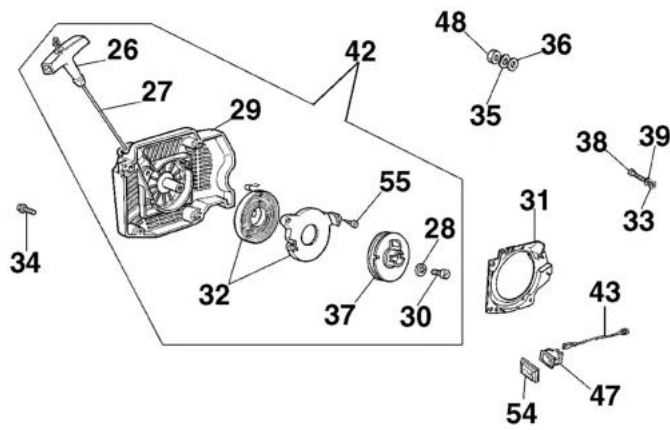

Fino a - till - bis - hasta
Jusqu'a - do: 28/10/07
Serial nr. 0307439999

Fino a - till - bis - hasta
Jusqu'a - do: 28/10/07
Serial nr. 0307439999

Da - from - ab - desde
Depuis - od: 29/10/07
Serial nr. 9627430001

56