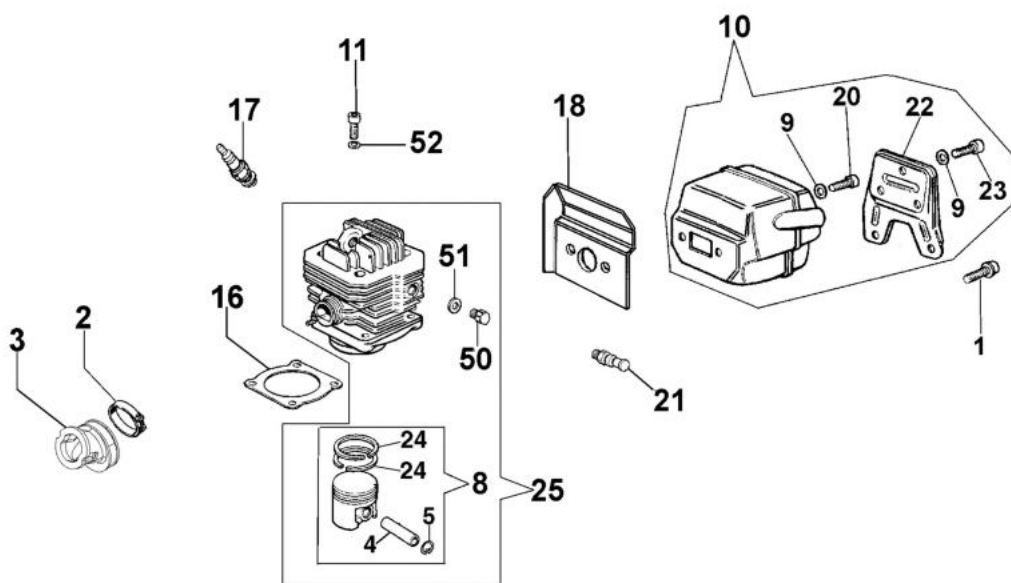

49
Kit etichette
Labels set
Jeu etiquette
Juego etiquetas
Etikettenkit

12
kit guarnizioni
Gasket set
Jeu joints
Juego juntas
Dichtungenkit