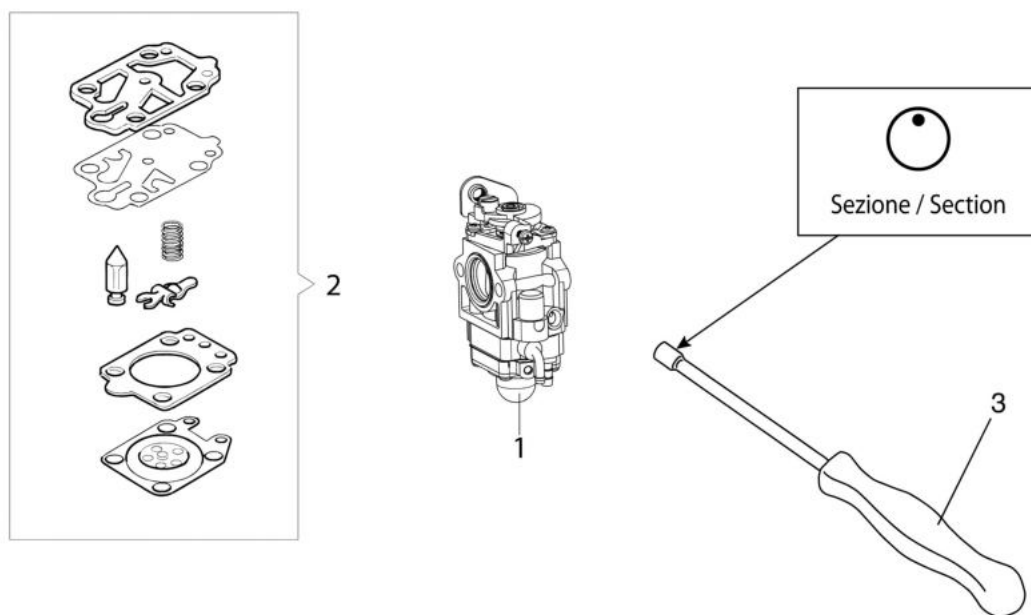

изображение Carburetor

Ref.Nu	Qty	Part number	Description	Validity from	Validity till	Notes	Bulletin
1	1	2318624R	Carburetor				
2	1	2318025R	Repair kit				
3	1	3055155R	Special screwdriver