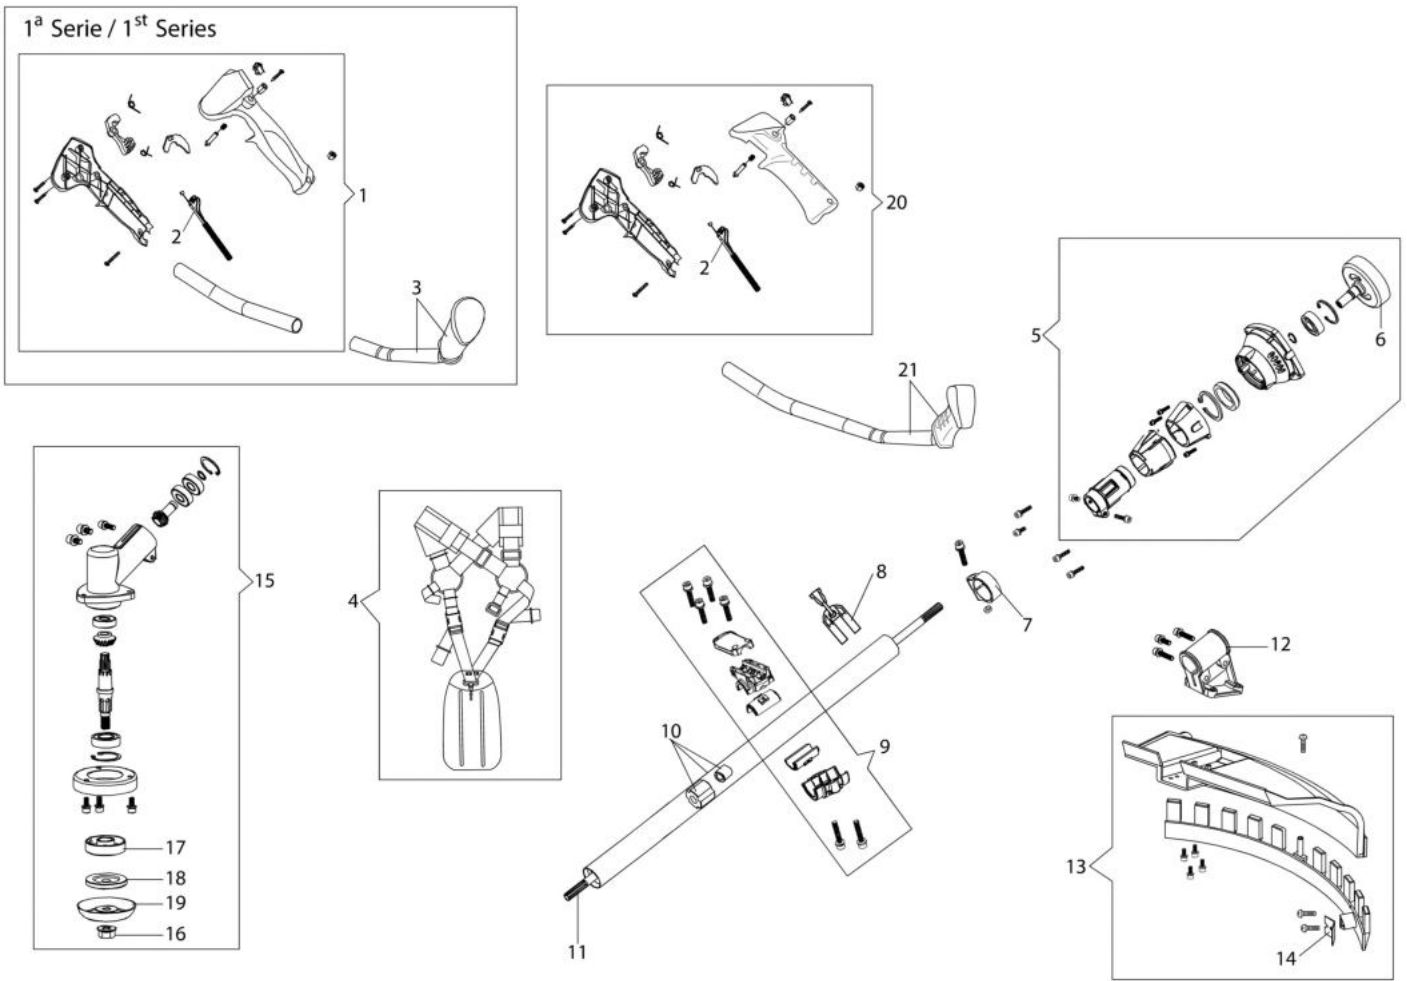

## изображение Transmission D.28 mm

Ref.Nu	Qty	Part number	Description	Validity from	Validity till	Notes	Bulletin
1	1	BF000023R	Complete handle		Agosto 2020 / August 2020		BT3-148-09/20
2	1	BF000016R	Throttle cable				
3	1	BF000022R	Handle and knob		Agosto 2020 / August 2020		BT3-148-09/20
4	1	BF000020R	Harness				
5	1	BF000045R	Starter case				
6	1	BF000011R	Clutch drum				
7	1	BF000041R	Band				
8	1	BF000042R	Support				
9	1	BF000046R	Complete clamp				
10	1	BF000043R	Tube Ø28				
11	1	BF000015R	Drive shaft				
12	1	BF000040R	Bracket				
13	1	BF000029R	Guard kit				
14	1	BF000009R	Blade				
15	1	BF000044R	Bevel gear Ø28				
16	1	BF000007R	Nut				
17	1	BF000038R	Flange				
18	1	BF000037R	Hub				
19	1	BF000036R	Safety ring				
20	1	BF000059R	Complete handle	Settembre 2020 /			BT3-148-09/20
21	1	BF000058R	Handle and knob	Settembre 2020 / September 2020			BT3-148-09/20

## изображение Head Tap&Go D.130

Ref.Nu	Qty	Part number	Description	Validity from	Validity till	Notes	Bulletin
1	1	63120040R	Nut				
2	1	63120031R	Kit spring				
3	2	63120001R	Bushing				
4	1	63120010R	Nylon spool				
5	1	63120011R	Knob kit				
6	1	63120012R	Lower cover				
7	1	61459100	Complete nylon head Ø 2,4				
7	1	61459102	Complete nylon head Ø 3				
10	1	61460055	Guard kit				