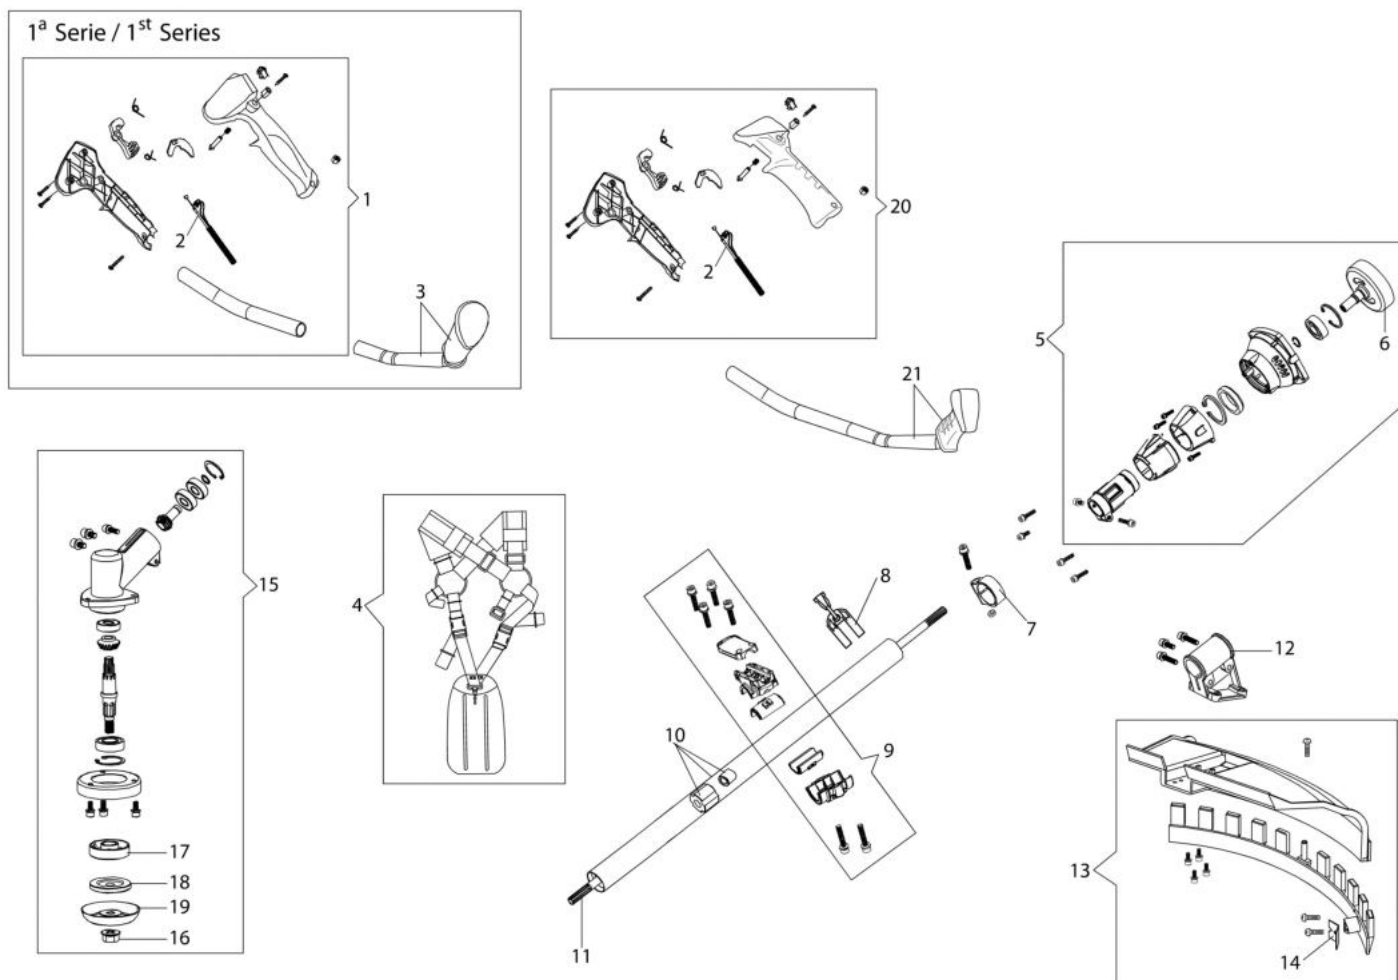

изображение Transmission

Ref.Nu	Qty	Part number	Description	Validity from	Validity till	Notes	Bulletin
1	1	BF000023R	Complete handle		Agosto 2020 / August 2020		BT3-148-09/20
2	1	BF000016R	Throttle cable				
3	1	BF000022R	Handle and knob		Agosto 2020 / August 2020		BT3-148-09/20
4	1	BF000020R	Harness				
5	1	61450327R	Starter case				
6	1	BF000011R	Clutch drum				
7	1	BF000012R	Band				
8	1	BF000013R	Support				
9	1	61450328R	Complete clamp				
10	1	BF000014R	Tube Ø26				
11	1	BF000015R	Drive shaft				
12	1	BF000008R	Bracket				
13	1	BF000029R	Guard kit				
14	1	BF000009R	Blade				
15	1	61450441R	Bevel gear				
16	1	BF000007R	Nut				
17	1	BF000038R	Flange				
18	1	BF000037R	Hub				
19	1	BF000036R	Safety ring				
20	1	BF000059R	Complete handle	Settembre 2020 /			BT3-148-09/20
21	1	BF000058R	Handle and knob	Settembre 2020 / September 2020			BT3-148-09/20