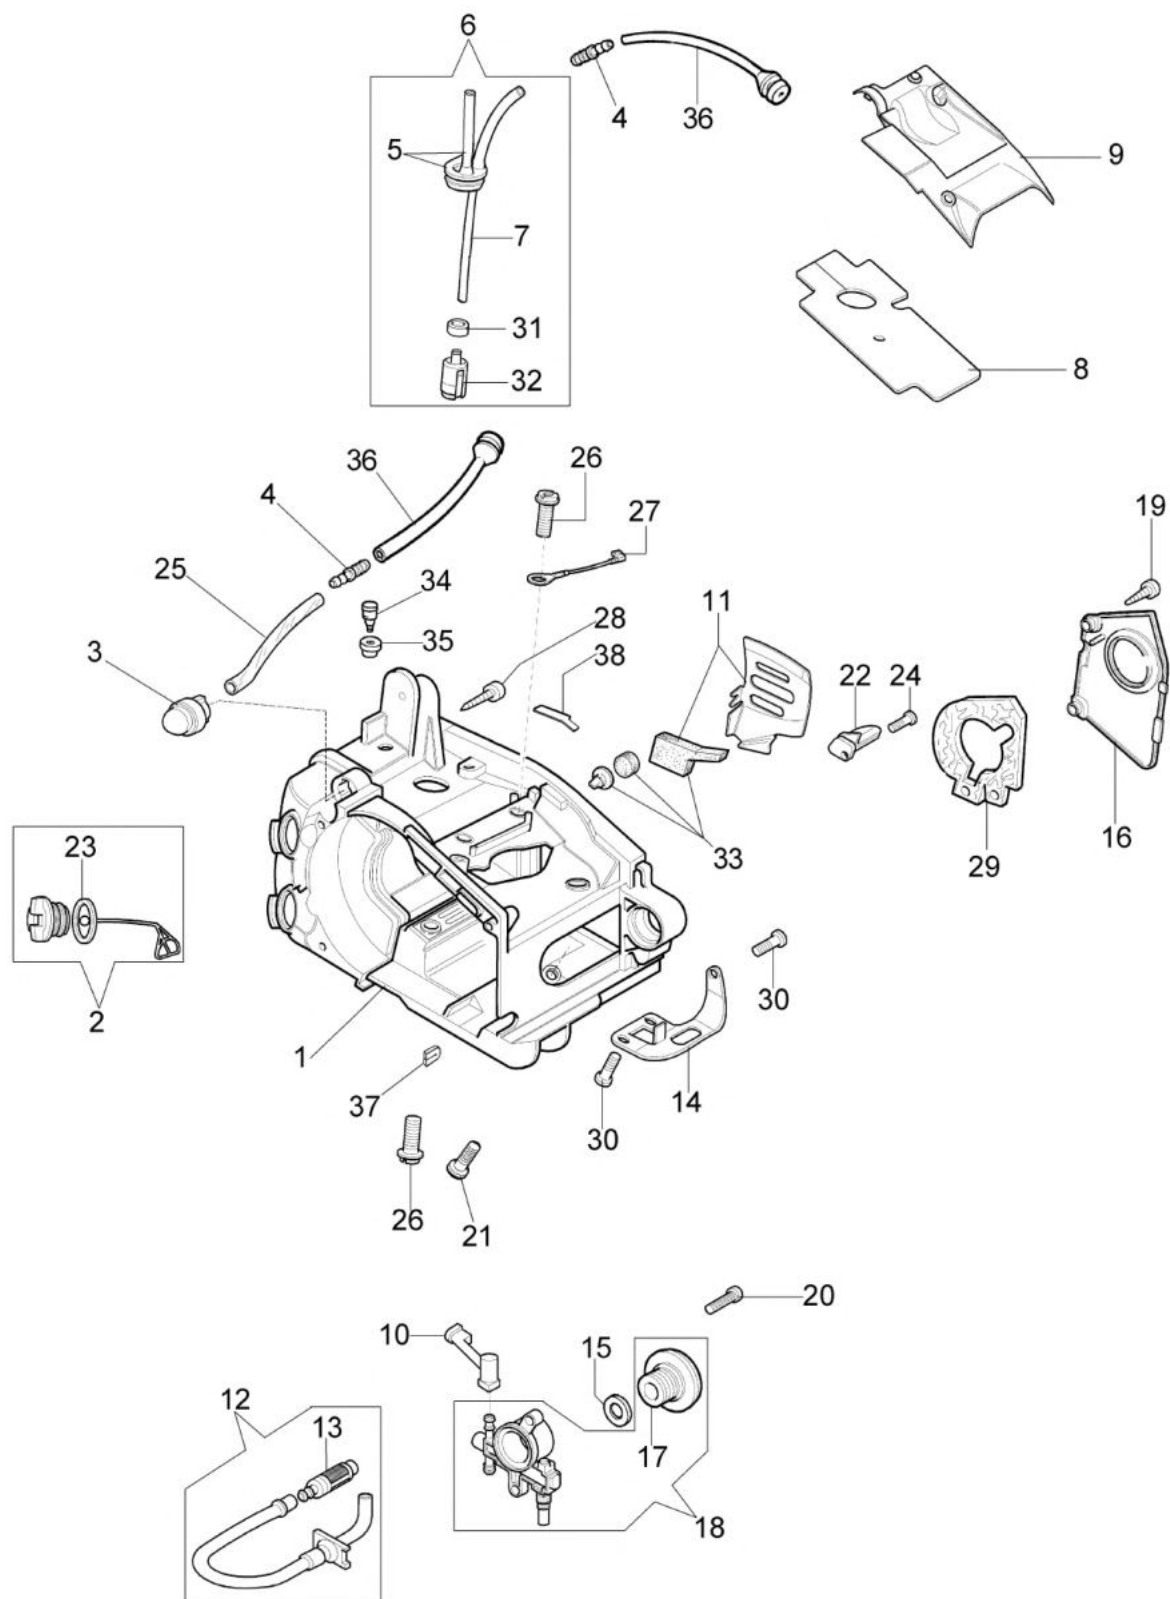

изображение Crankcase

Ref.Nu	Qty	Part number	Description	Validity from	Validity till	Notes	Bulletin
1	1	50160242R	Crankcase				
2	2	50030304AR	Cap				
3	2	2318817R	Air purge				
4	2	50160173	Fitting				
5	1	50160113	Fittings				
6	1	50160165R	Fittings				
7	1	50160112	Tube				
8	1	50160060R	Gasket				
9	1	50160186AR	Cover				
10	1	50160133	Tube				
11	1	50160171AR	Plate				
12	1	50160130AR	Oil filter				
13	1	50160135	Oil filter				
14	1	50160090A	Support				
15	1	50160142	Washer				
16	1	50160007	Cover				
17	1	50160224	Worm gear				
18	1	50160207	Oil pump				BT4-131-09/08,
19	2	50160150	Screw				
20	2	50160149	Screw				
21	1	50160168	Screw				
22	1	50160045	Guard				
23	2	50030268A	Gasket				
24	1	50030270	Screw				
25	1	50160064	Tube				
26	4	50030374R	Screw				
27	1	50160164	Cable				
28	2	50160148	Screw				
29	1	50160152	Gasket				
30	2	50030269R	Screw				
31	1	50160081	Clamp				
32	1	50030036R	Fuel filter				
33	1	50160172	Breather valve kit				
34	1	61070011AR	Breather valve				
35	1	50160093	Bush				
36	2	50160066CR	Tube				
37	1	005000347AR	Grommet				
38	1	50160223R	Cap				BT4-139-09/09