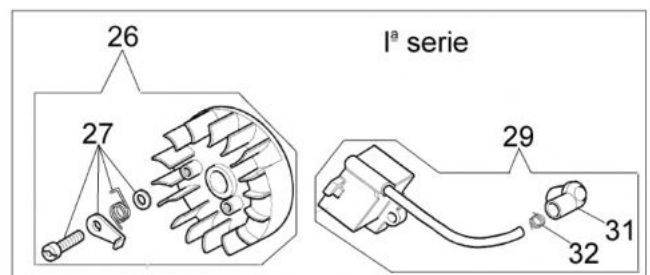

изображение Engine

Ref.Nu	Qty	Part number	Description	Validity from	Validity till	Notes	Bulletin
1	1	50160100	Crankshaft				
2	1	50160107	Crankcase				
3	1	50160105A	Cylinder				
4	1	50162014	Piston assy Ø34				
5	1	50160108R	Bearing				
6	1	50160102	Seal ring				
7	1	61070076	Bearing				
8	2	50160140	Spacer				
9	2	61070067	Ring				
10	1	61070066	Piston pin				
11	1	50160143R	Piston ring				
13	2	3916004R	Washer				
14	1	50160122	Gasket				
15	1	50160124	Muffler				
16	1	50160123	Plate				
17	1	50160146	Screw				
18	1	50160116	Clutch				
19	2	50160119R	Spring				
20	1	50162015	Clutch drum 3/8				
20	1	50162016	Clutch drum 1/4				
21	1	50160120	Bearing				
22	1	50160141	Washer				
23	1	50160103	Seal ring				
24	4	50160145	Screw				
25	1	61070070	Key				
26	1	50160214A	Flywheel and coil kit				BT4-137-08/09
27	1	50162019A	Pawl kit				
28	1	3911014R	Nut				
29	1	50160214A	Flywheel and coil kit				BT4-137-08/09
30	2	50160218AR	Spacer				BT4-145-11/10
31	1	094600097AR	Spark plug cap				
32	1	094600169AR	Spring				
33	1	50160092A	Cable				
34	2	094000097	Screw				BT4-145-11/10
35	1	3055101	Spark plug				
36	2	006000315R	Washer				
37	1	50160065	Tube				
38	1	4098377R	Band				
39	1	006000311	Band				
40	1	50160216R	Flywheel				BT4-137-08/09,
41	1	50160222R	Ignition coil				BT4-137-08/09,
42	1	50160214A	Flywheel and coil kit				BT4-145-11/10 BT4-137-08/09,
43	1	3833080R	Washer