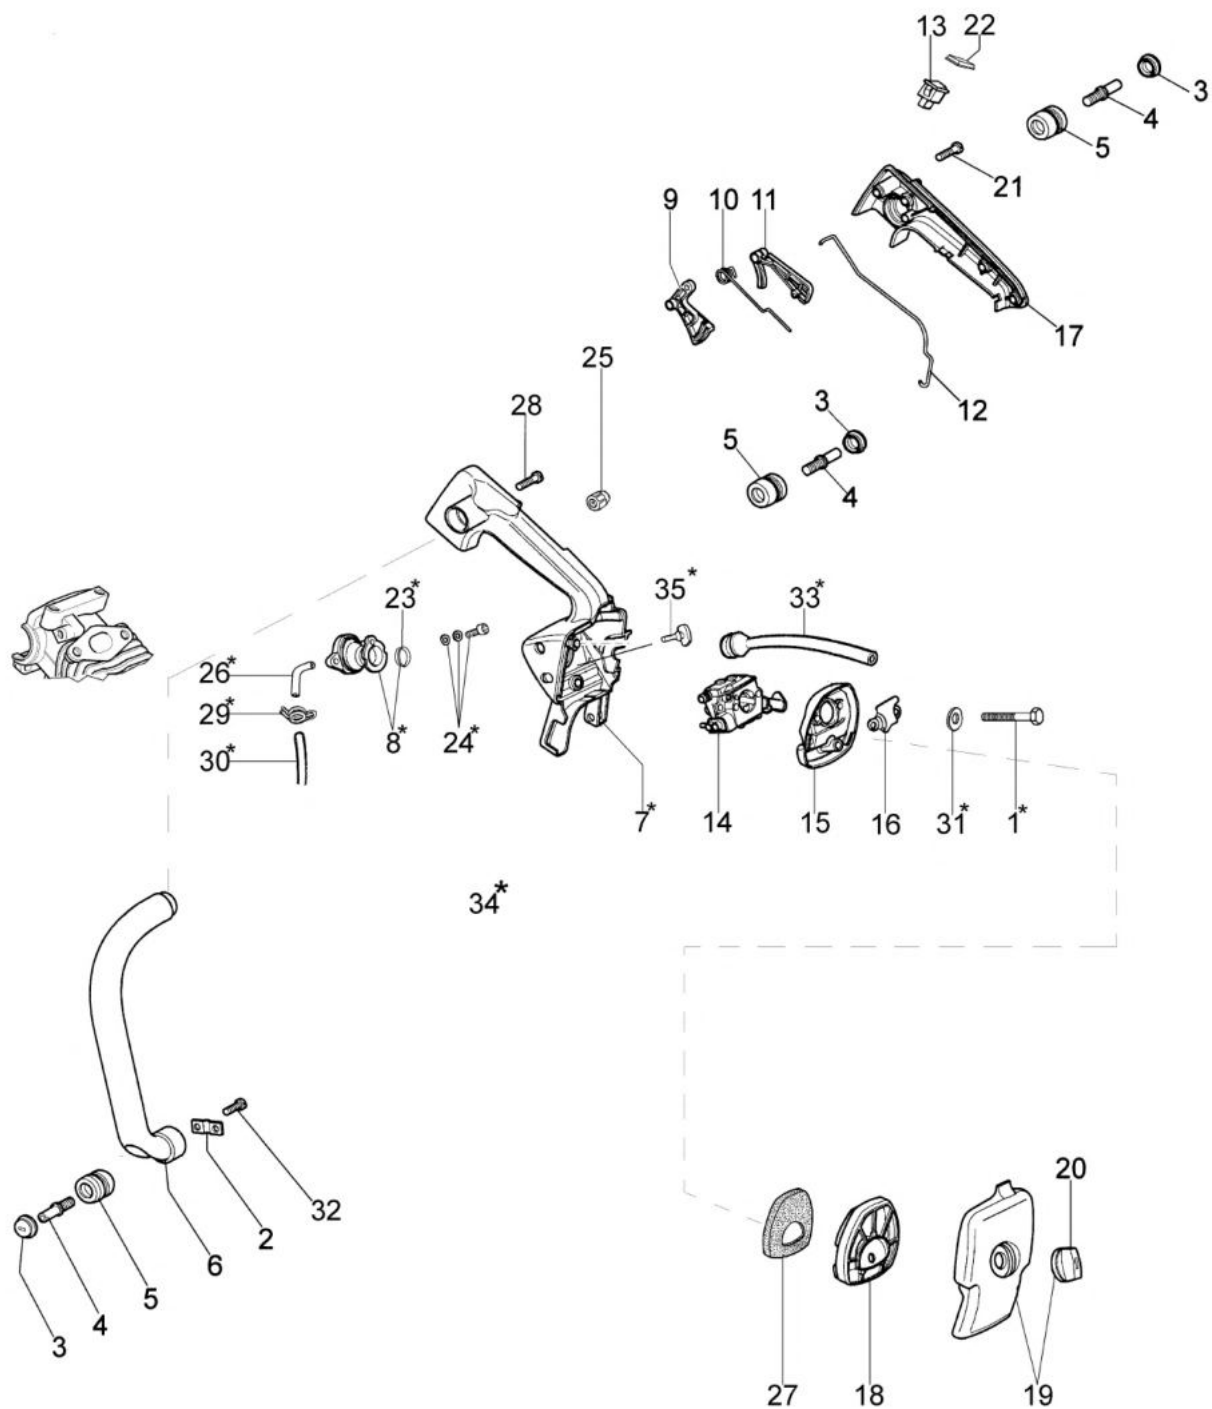

изображение Handle and air filter

Ref.Nu	Qty	Part number	Description	Validity from	Validity till	Notes	Bulletin
1	2	3806027	Screw				
2	1	50160055R	Strap				
3	3	50160044R	Cover				
4	3	50160056	Screw				
5	3	50160040AR	AV-mount				
6	1	50160028	Handle				
7	1	50160192AR	Handle	SN 9722280517			BT4-153-08/12
8	1	50160194BR	Manifold				
9	1	50160188R	Throttle				
10	1	50160038	Spring				
11	1	50160187R	Lever				
12	1	50160041A	Throttle rod				
13	1	2317021R	Switch				
14	1	2318895CR	Carburetor WT-726C				
15	1	50160030A	Support				
16	1	50160051	Plate				
17	1	50160026	Cover				
18	1	50160029R	Air filter				
19	1	50162024B	Filter cover kit	SN 9721382082			BT4-150-11/11
20	1	50110007R	Knob				BT4-150-11/11
21	3	50030269R	Screw				
22	1	2317013	Guard				
23	1	50160183R	Bushing				
24	2	50160189R	Screw				
25	1	50010061R	AV-mount				
26	1	50160082	Fitting				
27	1	50160047R	Air filter				
28	2	50030270	Screw				
29	1	4098377R	Band				
30	1	50160065	Tube				
31	2	3833073R	Washer				
32	1	3960070AR	Screw				
33	2	50160066CR	Tube				
34	1	50160193CR	Handle kit	SN 9722280517			BT4-153-08/12
35	1	50160238	Limit switch	SN 9722280517			BT4-153-08/12