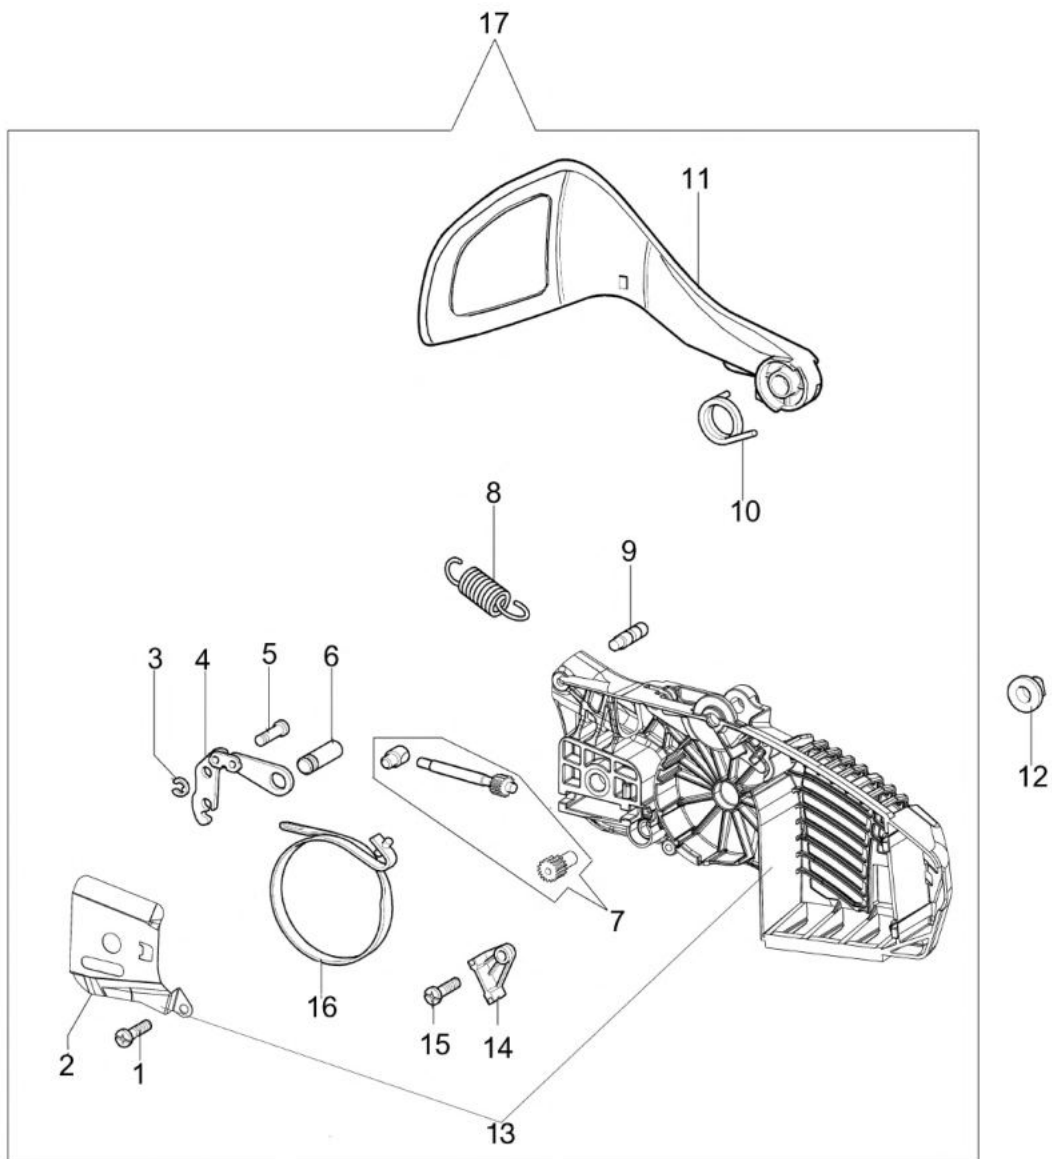

18
Kit etichette
Labels set
Kit etiquette
Kit etiquetas
Etikettenkit

изображение Chain brake

Ref.Nu	Qty	Part number	Description	Validity from	Validity till	Notes	Bulletin
1	1	50030272	Screw				
2	1	50160237R	Plate	SN 9722445070			BT4-154-12/12
3	1	3026003R	Ring				
4	1	097000146	Lever				
5	1	097000106R	Plug				
6	1	50050066	Plug				
7	1	50162017A	Chain tensioner kit				
8	1	50160039	Spring				
9	1	50050064R	Pin				
10	1	50010088AR	Spring				
11	1	50160010AR	Guard				
12	1	50010148R	Nut				
13	1	50160239AR	Chain cover	SN 9722445070			BT4-144-10/10, BT4-154-12/12
14	1	50160032	Clamp				
15	1	50030269R	Screw				
16	1	50160009R	Brake band				
17	1	50162030CR	Chain cover assy	SN 9722445070			BT4-144-10/10, BT4-154-12/12
18	1	50162035	Labels kit				
19	1	50160098R	Bar 10" - 25 cm				
20	1	30629012A	Chain .3/8" x .050" (1,3mm)