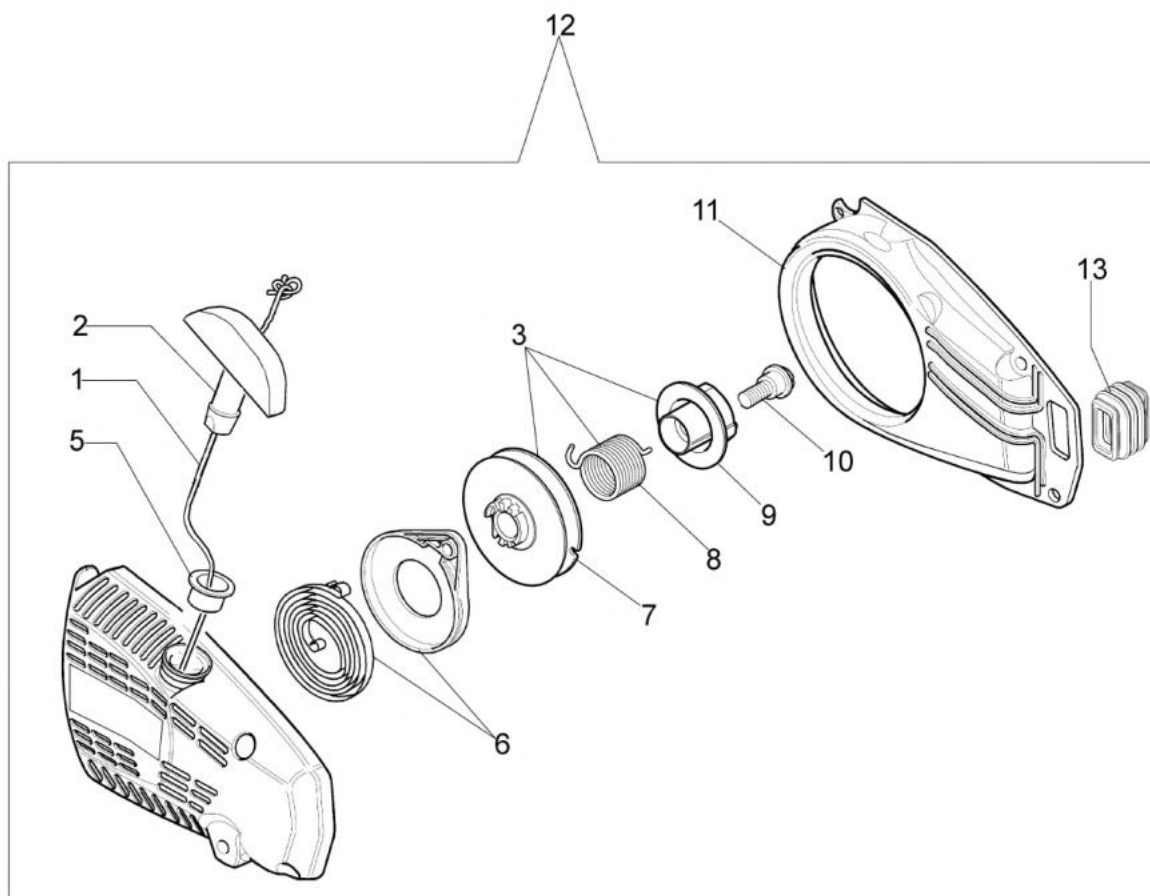

изображение Engine

Ref.Nu	Qty	Part number	Description	Validity from	Validity till	Notes	Bulletin
1	1	50160100	Crankshaft				
2	1	50160107	Crankcase				
3	1	50160105A	Cylinder				
4	1	50162014	Piston assy Ø34				
5	1	50160108R	Bearing				
6	1	50160102	Seal ring				
7	1	61070076	Bearing				
8	2	50160140	Spacer				
9	2	61070067	Ring				
10	1	61070066	Piston pin				
11	1	50160143R	Piston ring				
13	2	3916004R	Washer				
14	1	50160122	Gasket				
15	1	50160124	Muffler				
16	1	50160123	Plate				
17	1	50160146	Screw				
18	1	50160116	Clutch				
19	2	50160119R	Spring				
20	1	50162015	Clutch drum 3/8				
20	1	50162016	Clutch drum 1/4				
21	1	50160120	Bearing				
22	1	50160141	Washer				
23	1	50160103	Seal ring				
24	4	50160145	Screw				
25	1	61070070	Key				
26	1	50160214A	Flywheel and coil kit				BT4-137-08/09
27	1	50162019A	Pawl kit				
28	1	3911014R	Nut				
29	1	50160214A	Flywheel and coil kit				BT4-137-08/09
30	2	50160218AR	Spacer				BT4-145-11/10
31	1	094600097AR	Spark plug cap				
32	1	094600169AR	Spring				
33	1	50160092A	Cable				
34	2	094000097	Screw				BT4-145-11/10
35	1	3055101	Spark plug				
36	2	006000315R	Washer				
37	1	50160065	Tube				
38	1	4098377R	Band				
39	1	006000311	Band				
40	1	50160216R	Flywheel				BT4-137-08/09,
41	1	50160222R	Ignition coil				BT4-137-08/09,
42	1	50160214A	Flywheel and coil kit				BT4-145-11/10 BT4-137-08/09,
43	1	3833080R	Washer				