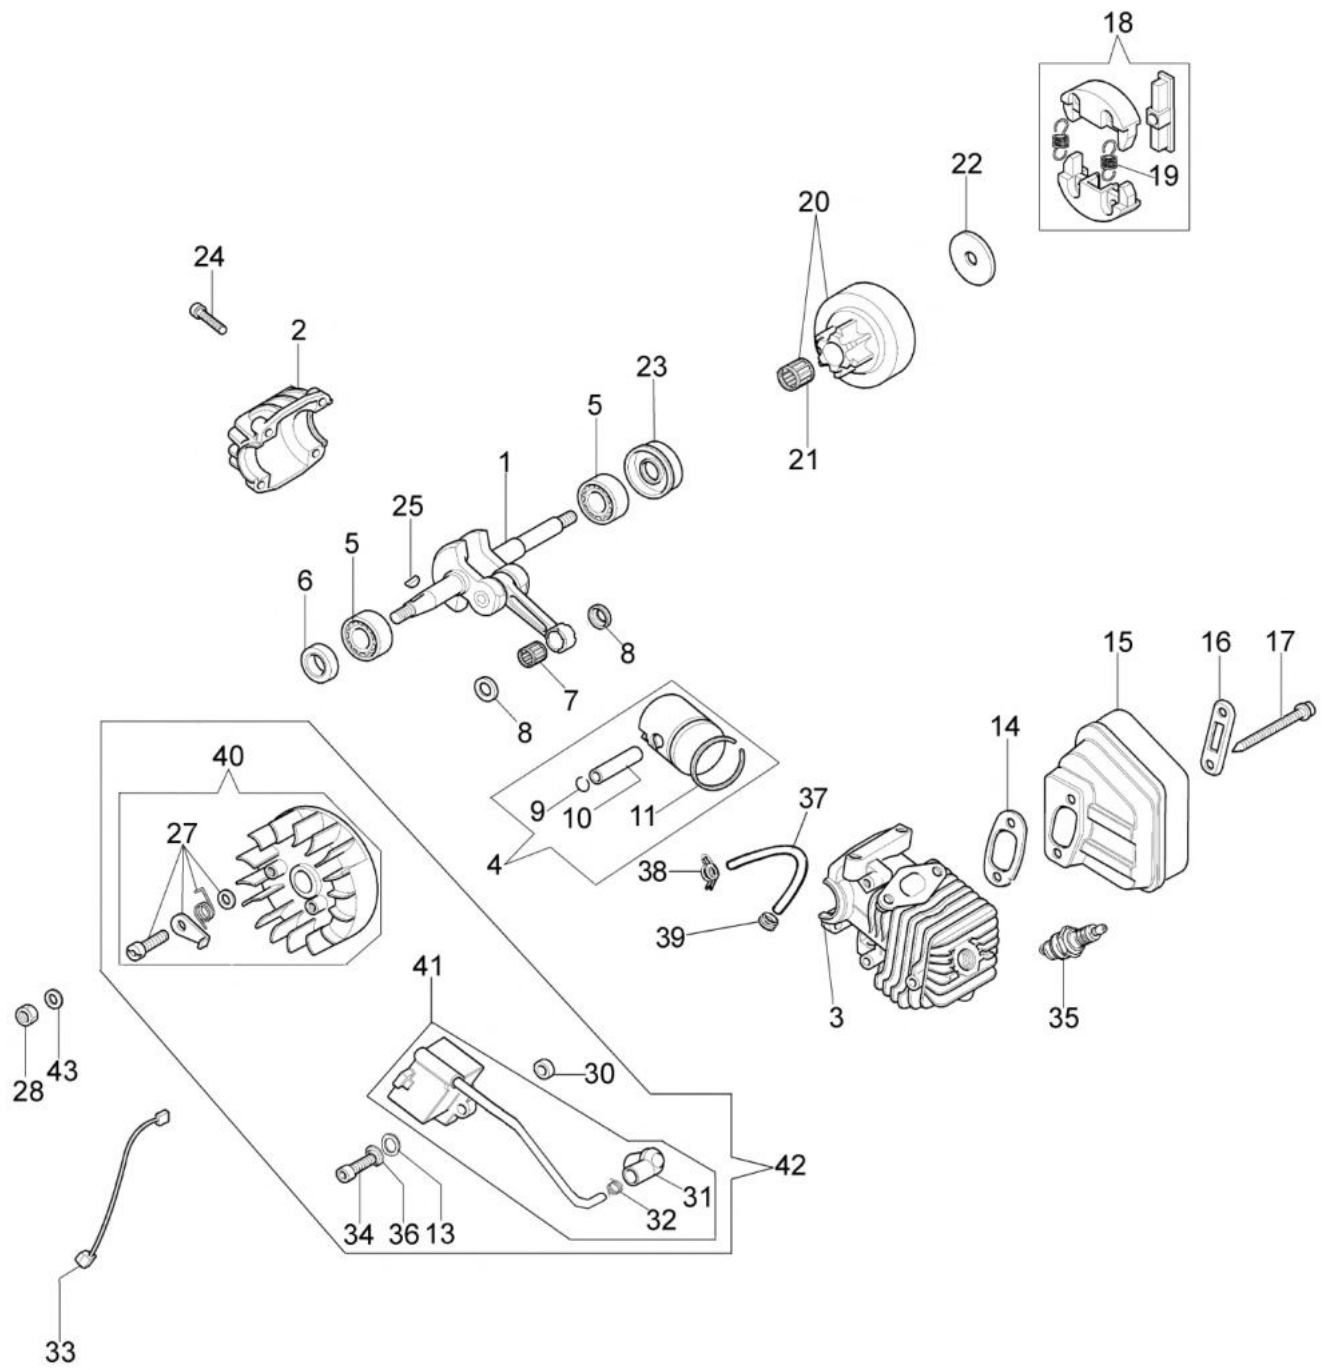

изображение Engine

Ref.Nu	Qty	Part number	Description	Validity from	Validity till	Notes	Bulletin
1	1	50160100	Crankshaft				
2	1	50160107	Crankcase				
3	1	50160105A	Cylinder				
4	1	50162014	Piston assy Ø34				
5	1	50160108R	Bearing				
6	1	50160102	Seal ring				
7	1	61070076	Bearing				
8	2	50160140	Spacer				
9	2	61070067	Ring				
10	1	61070066	Piston pin				
11	1	50160143R	Piston ring				
13	2	3916004R	Washer				
14	1	50160122	Gasket				
15	1	50160124	Muffler				
16	1	50160123	Plate				
17	1	50160146	Screw				
18	1	50160116	Clutch				
19	2	50160119R	Spring				
20	1	50162015	Clutch drum 3/8				
20	1	50162016	Clutch drum 1/4				
21	1	50160120	Bearing				
22	1	50160141	Washer				
23	1	50160103	Seal ring				
24	4	50160145	Screw				
25	1	61070070	Key				
26	1	50160214A	Flywheel and coil kit				BT4-137-08/09
27	1	50162019A	Pawl kit				
28	1	3911014R	Nut				
29	1	50160214A	Flywheel and coil kit				BT4-137-08/09
30	2	50160218AR	Spacer				BT4-145-11/10
31	1	094600097AR	Spark plug cap				
32	1	094600169AR	Spring				
33	1	50160092A	Cable				
34	2	094000097	Screw				BT4-145-11/10
35	1	3055101	Spark plug				
36	2	006000315R	Washer				
37	1	50160065	Tube				
38	1	4098377R	Band				
39	1	006000311	Band				
40	1	50160216R	Flywheel				BT4-137-08/09,
41	1	50160222R	Ignition coil				BT4-137-08/09,
42	1	50160214A	Flywheel and coil kit				BT4-145-11/10 BT4-137-08/09,
43	1	3833080R	Washer				