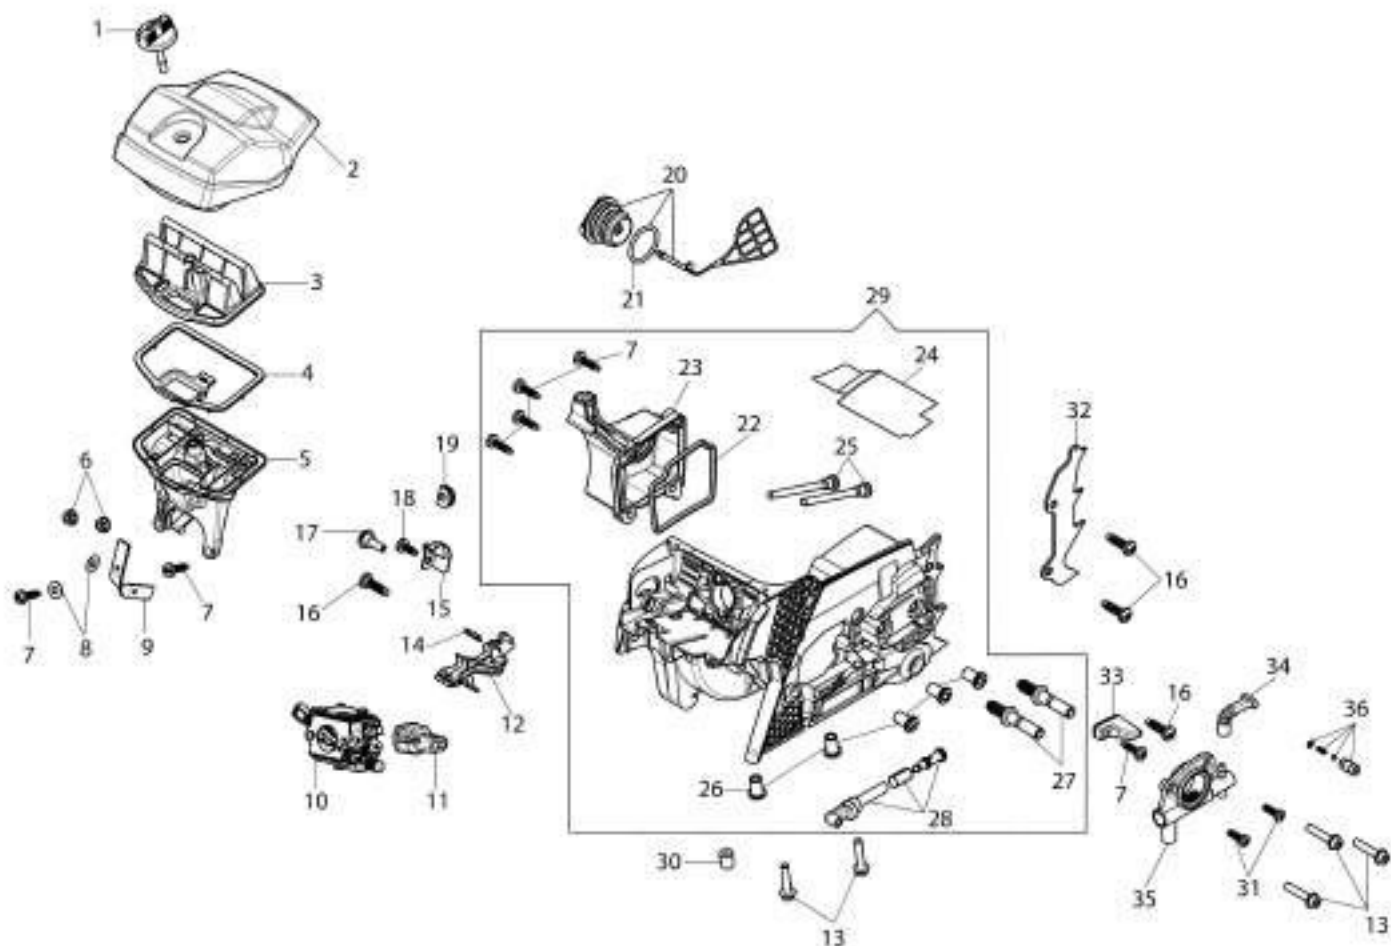

изображение Crankcase

Ref.Nu	Qty	Part number	Description	Validity from	Validity till	Notes	Bulletin
1	1	50210034R	Knob				
2	1	50180206R	Air filter cover				
3	1	50230036R	Air filter				
4	1	50230038R	Gasket				
5	1	50230068R	Filter support				
6	2	3914003R	Nut				
7	7	3960115R	Screw				
8	2	3818001R	Washer				
9	1	50050123BR	Strap				
10	1	2318755ER	Carburetor WT-780G				
11	1	50170150R	Screw guide				
12	1	50180140R	Lever				
13	1	3860099R	Screw				
14	1	50170062R	Plate				
15	1	50170061R	Spring				
16	3	3960099R	Screw				
16	1	3960099R	Screw				
17	1	50160024	Screw				
18	1	3960070R	Screw				
19	1	005000347AR	Grommet				
20	1	50052005R	Tank cap				
21	1	3049047R	O-ring				
22	1	50170004R	Gasket				
23	1	50180064R	Cover				
24	1	50180144R	Guard				
25	2	50070067A	Tie rod				
26	5	50050067R	Spacer				
27	2	50050052R	Stud				
28	1	50170149R	Oil filter				
29	1	50180145AR	Crankcase assy				
30	1	50070126R	Spacer				
31	2	3860099R	Screw				
32	1	50180091R	Spike				
33	1	094600369R	Guard				
34	1	50050049R	Tube				
35	1	50180007BR	Oil pump			Fissa; Fixed	
36	1	097000229R	Breather valve