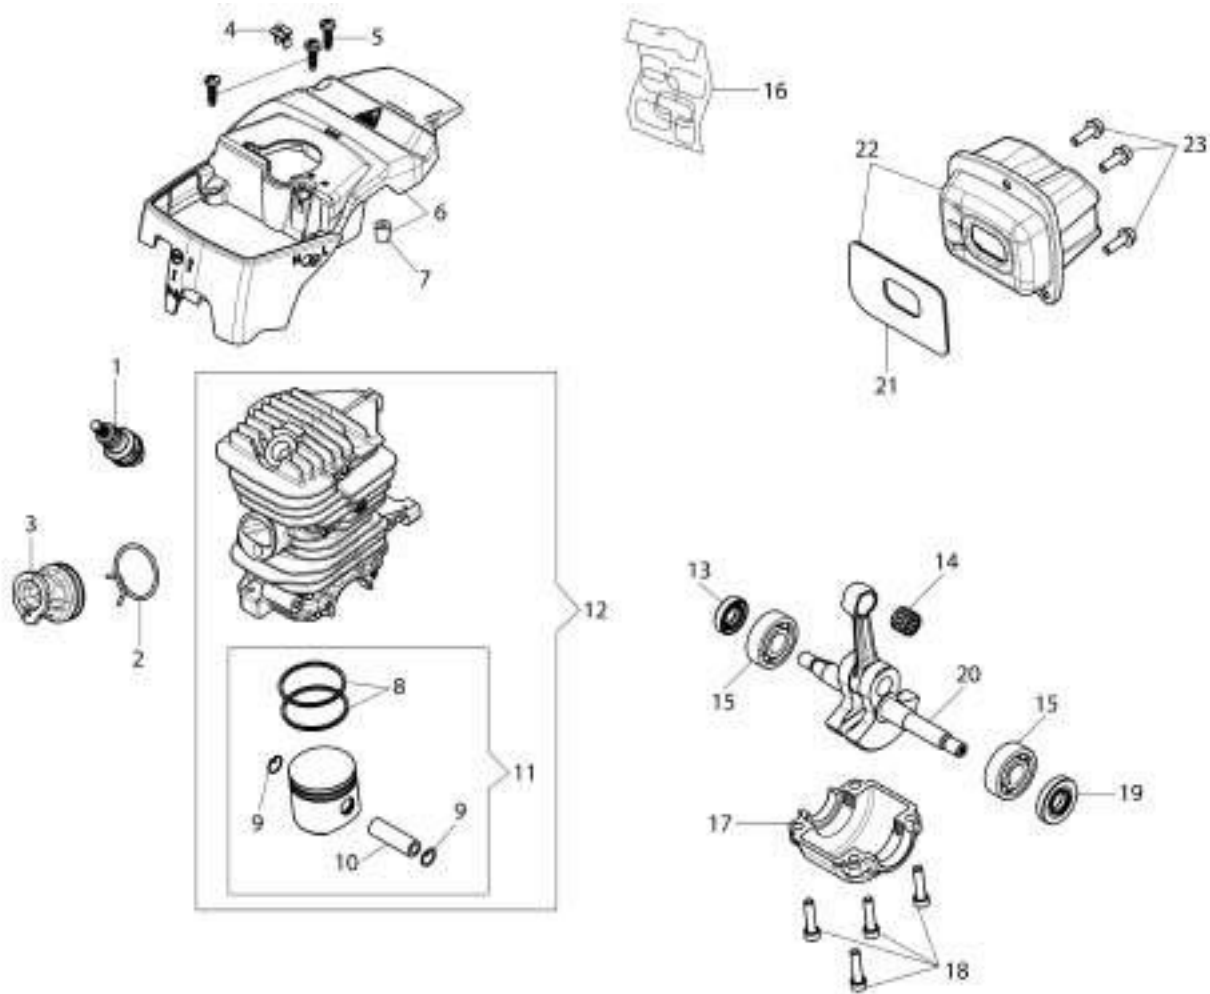

изображение Engine

Ref.Nu	Qty	Part number	Description	Validity from	Validity till	Notes	Bulletin
1	1	3055101R	Spark plug				
2	1	094600103R	Band				
3	1	50170010R	Manifold				
4	1	50170032R	Deflector (summer/winter)				
5	3	3960115R	Screw				
6	1	50180195AR	Engine cover				
7	1	50070126R	Spacer				
8	2	4196166R	Piston ring				
9	2	004900061R	Ring				
10	1	50110047R	Piston pin				
11	1	50180201	Piston assy				
12	1	50180200	Complete cylinder				
13	1	50272004R	Seal ring				
14	1	50110044R	Bearing				
15	2	094000006R	Bearing				
16	1	50180202	Labels kit				
17	1	50050016CR	Cover				
18	4	3801051R	Screw				
19	1	3050024AR	Seal ring				
20	1	50170324R	Crankshaft				
21	1	50170031R	Gasket				
22	1	50170027R	Muffler				
23	3	3860117R	Screw				

изображение Tank and handle

Ref.Nu	Qty	Part number	Description	Validity from	Validity till	Notes	Bulletin
1	1	50230302AR	Cap				
2	1	3049047R	O-ring				
3	1	2318817R	Air purge				
4	1	50170121R	Sheath				
5	1	50170322R	Tube				
6	1	50170321R	Tube				
7	1	50010061R	AV-mount				
8	1	50180196	Throttle kit				
9	1	097000028R	Spring				
10	1	50050046AR	Lever				
11	1	50180109R	Cover				
12	1	3073015AR	Tube				
13	1	094500577AR	Breather valve				
14	1	094500575R	Spring				
15	1	50050071R	Breather valve				
16	1	50170360R	Complete tank				
17	1	61400322R	Fuel filter				
18	1	61110162BR	Bushing				
19	3	50170034R	Support				
20	2	3960115R	Screw				
21	3	50050047AR	Spring				
22	5	3960099R	Screw				
23	1	3993070R	Screw				
24	1	50230319	Handle kit				
26	1	3993109R	Screw				