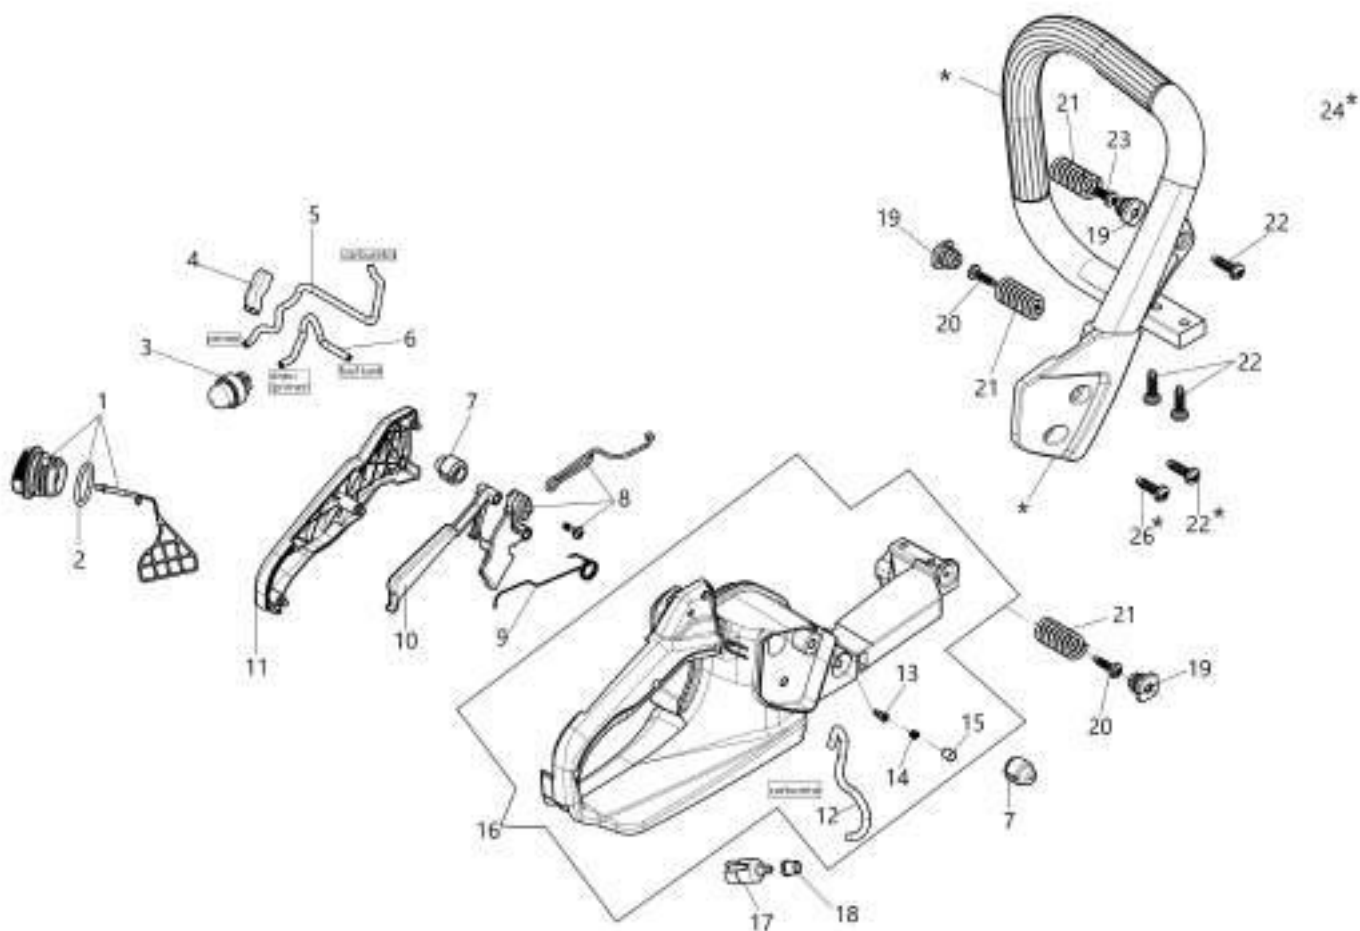

изображение Engine

Ref.Nu	Qty	Part number	Description	Validity from	Validity till	Notes	Bulletin
1	1	3055101R	Spark plug				
2	1	094600103R	Band				
3	1	50170010R	Manifold				
4	1	50170032R	Deflector (summer/winter)				
5	3	3960115R	Screw				
6	1	50180195AR	Engine cover				
7	1	50070126R	Spacer				
8	2	4196166R	Piston ring				
9	2	004900061R	Ring				
10	1	50110047R	Piston pin				
11	1	50180201	Piston assy				
12	1	50180200	Complete cylinder				
13	1	50272004R	Seal ring				
14	1	50110044R	Bearing				
15	2	094000006R	Bearing				
16	1	50180202	Labels kit				
17	1	50050016CR	Cover				
18	4	3801051R	Screw				
19	1	3050024AR	Seal ring				
20	1	50170324R	Crankshaft				
21	1	50170031R	Gasket				
22	1	50170027R	Muffler				
23	3	3860117R	Screw				

изображение Crankcase

Ref.Nu	Qty	Part number	Description	Validity from	Validity till	Notes	Bulletin
1	1	50210034R	Knob				
2	1	50180206R	Air filter cover				
3	1	50230036R	Air filter				
4	1	50230038R	Gasket				
5	1	50230068R	Filter support				
6	2	3914003R	Nut				
7	7	3960115R	Screw				
8	2	3818001R	Washer				
9	1	50050123BR	Strap				
10	1	2318755ER	Carburetor WT-780G				
11	1	50170150R	Screw guide				
12	1	50180140R	Lever				
13	1	3860099R	Screw				
14	1	50170062R	Plate				
15	1	50170061R	Spring				
16	3	3960099R	Screw				
16	1	3960099R	Screw				
17	1	50160024	Screw				
18	1	3960070R	Screw				
19	1	005000347AR	Grommet				
20	1	50052005R	Tank cap				
21	1	3049047R	O-ring				
22	1	50170004R	Gasket				
23	1	50180064R	Cover				
24	1	50180144R	Guard				
25	2	50070067A	Tie rod				
26	5	50050067R	Spacer				
27	2	50050052R	Stud				
28	1	50170149R	Oil filter				
29	1	50180145AR	Crankcase assy				
30	1	50070126R	Spacer				
31	2	3860099R	Screw				
32	1	50180091R	Spike				
33	1	094600369R	Guard				
34	1	50050049R	Tube				
35	1	50180007BR	Oil pump			Fissa; Fixed	
36	1	097000229R	Breather valve				