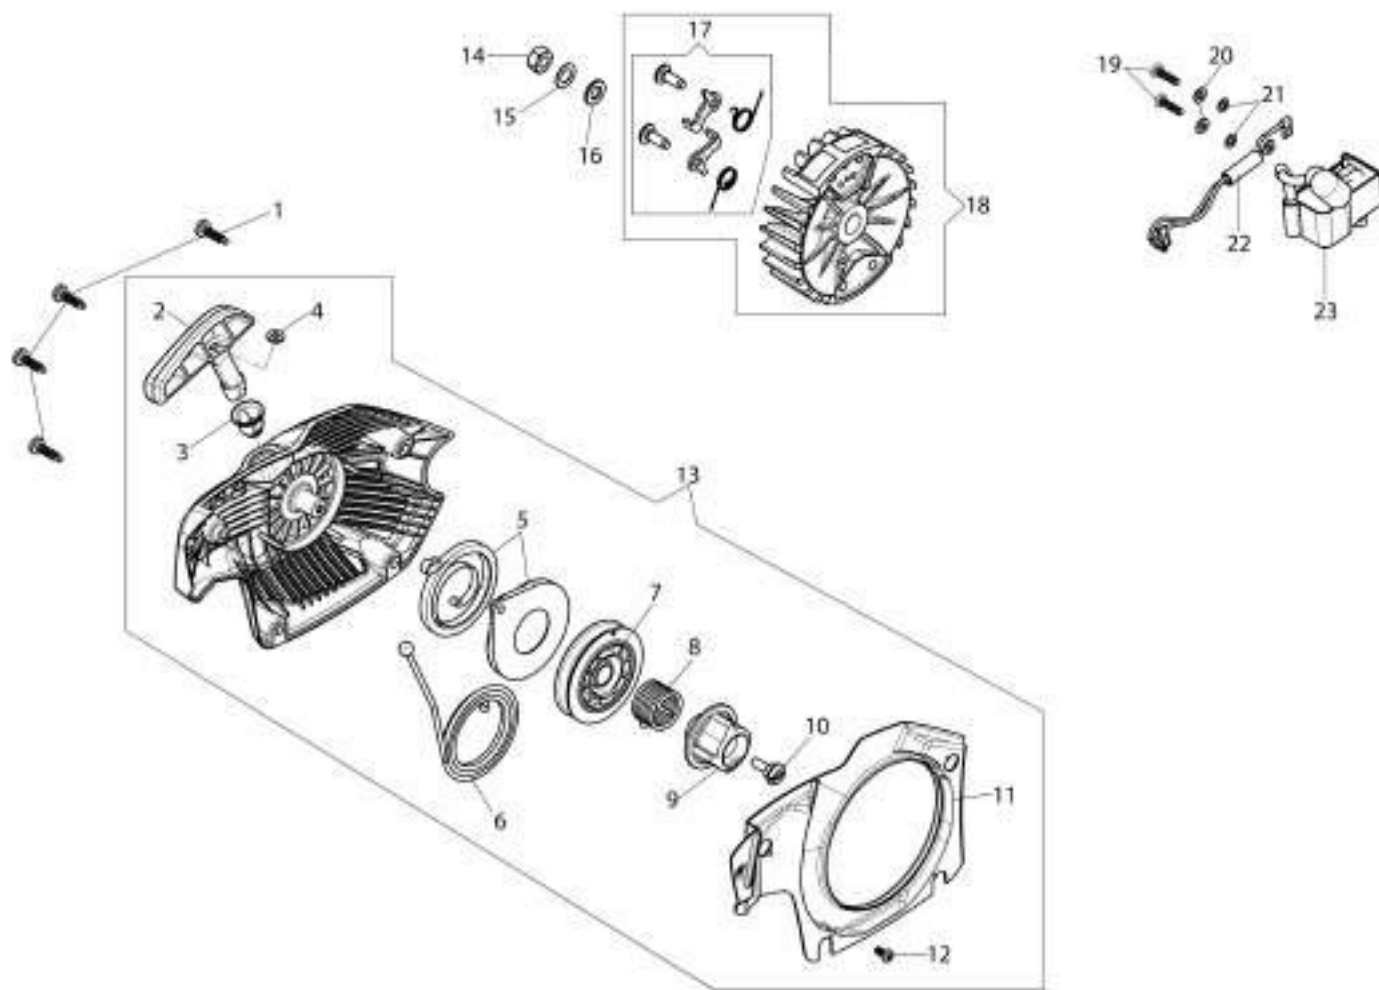

изображение Engine

Ref.Nu	Qty	Part number	Description	Validity from	Validity till	Notes	Bulletin
1	1	3055101R	Spark plug				
2	1	094600103R	Band				
3	1	50170010R	Manifold				
4	1	50170032R	Deflector (summer/winter)				
5	3	3960115R	Screw				
6	1	50180195AR	Engine cover				
7	1	50070126R	Spacer				
8	2	4196166R	Piston ring				
9	2	004900061R	Ring				
10	1	50110047R	Piston pin				
11	1	50180201	Piston assy				
12	1	50180200	Complete cylinder				
13	1	50272004R	Seal ring				
14	1	50110044R	Bearing				
15	2	094000006R	Bearing				
16	1	50180202	Labels kit				
17	1	50050016CR	Cover				
18	4	3801051R	Screw				
19	1	3050024AR	Seal ring				
20	1	50170324R	Crankshaft				
21	1	50170031R	Gasket				
22	1	50170027R	Muffler				
23	3	3860117R	Screw				

изображение Crankcase

Ref.Nu	Qty	Part number	Description	Validity from	Validity till	Notes	Bulletin
1	1	50210034R	Knob				
2	1	50180206R	Air filter cover				
3	1	50230036R	Air filter				
4	1	50230038R	Gasket				
5	1	50230068R	Filter support				
6	2	3914003R	Nut				
7	7	3960115R	Screw				
8	2	3818001R	Washer				
9	1	50050123BR	Strap				
10	1	2318755ER	Carburetor WT-780G				
11	1	50170150R	Screw guide				
12	1	50180140R	Lever				
13	1	3860099R	Screw				
14	1	50170062R	Plate				
15	1	50170061R	Spring				
16	3	3960099R	Screw				
16	1	3960099R	Screw				
17	1	50160024	Screw				
18	1	3960070R	Screw				
19	1	005000347AR	Grommet				
20	1	50052005R	Tank cap				
21	1	3049047R	O-ring				
22	1	50170004R	Gasket				
23	1	50180064R	Cover				
24	1	50180144R	Guard				
25	2	50070067A	Tie rod				
26	5	50050067R	Spacer				
27	2	50050052R	Stud				
28	1	50170149R	Oil filter				
29	1	50180145AR	Crankcase assy				
30	1	50070126R	Spacer				
31	2	3860099R	Screw				
32	1	50180091R	Spike				
33	1	094600369R	Guard				
34	1	50050049R	Tube				
35	1	50180007BR	Oil pump			Fissa; Fixed	
36	1	097000229R	Breather valve				