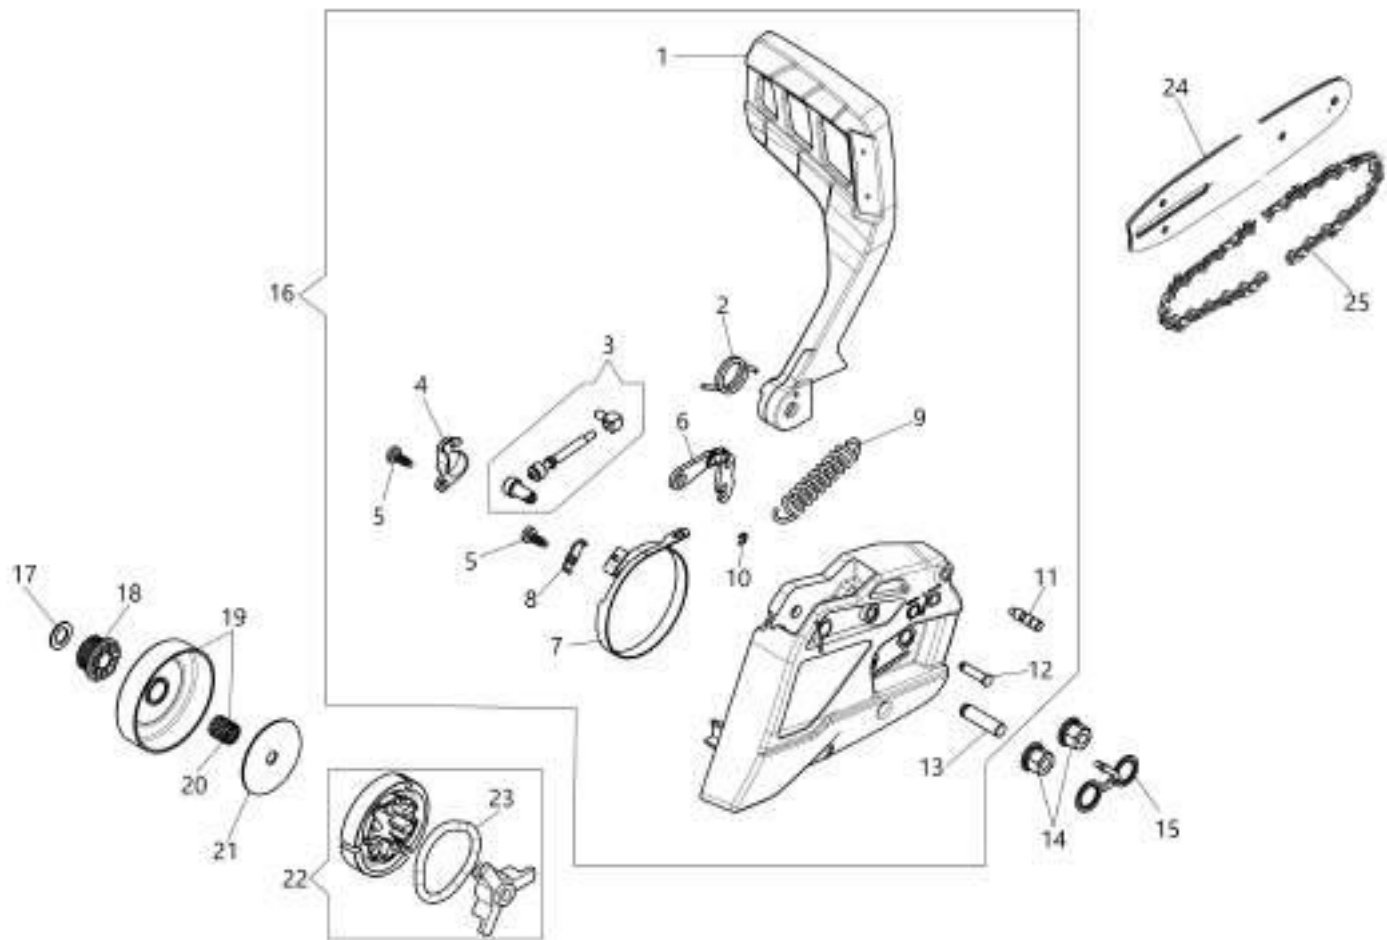

изображение Clutch and brake

Ref.Nu	Qty	Part number	Description	Validity from	Validity till	Notes	Bulletin
1	1	50180114R	Hand guard				
2	1	50010088AR	Spring				
3	1	50162017A	Chain tensioner kit				
4	1	50170044R	Cover				
5	2	3960070R	Screw				
6	1	097000146	Lever				
7	1	50050039R	Brake band				
8	1	50050125R	Plate				
9	1	095000219AR	Spring				
10	1	3026003R	Ring				
11	1	50050064R	Pin				
12	1	097000106R	Plug				
13	1	50050066R	Plug				
14	2	3980021R	Nut				
15	2	50180147R	Clamp				
16	1	50180066R	Chain cover assy				
17	1	004400285R	Washer				
18	1	50060008R	Worm gear .325			Per modelli GS 41 - 411 -	
18	1	50050025R	Worm gear 3/8			Per modelli GS 37 - 371 -	
19	1	50060033A	Chain sprocket .325			41 - 411; For model GS 37 -	
19	1	50050136A	Chain sprocket 3/8			Per modelli GS 41 - 411 -	
20	1	50030372R	Roller cage			371 - 411 - 411;	
21	1	004000352R	Washer			Per modelli GS 37 - 371 -	
22	1	094000129AR	Clutch			41 - 411; For model GS 37 -	
23	1	094500029AR	Spring			371 - 411 - 411;	
24	1	50030190R	Bar 14" - 35 cm				
24	1	50052012R	Bar 16" - 41 cm				
25	1	30629015A	Chain .3/8" x .050" (1,3mm)				
25	1	30629018A	Chain .3/8" x .050" (1,3mm)