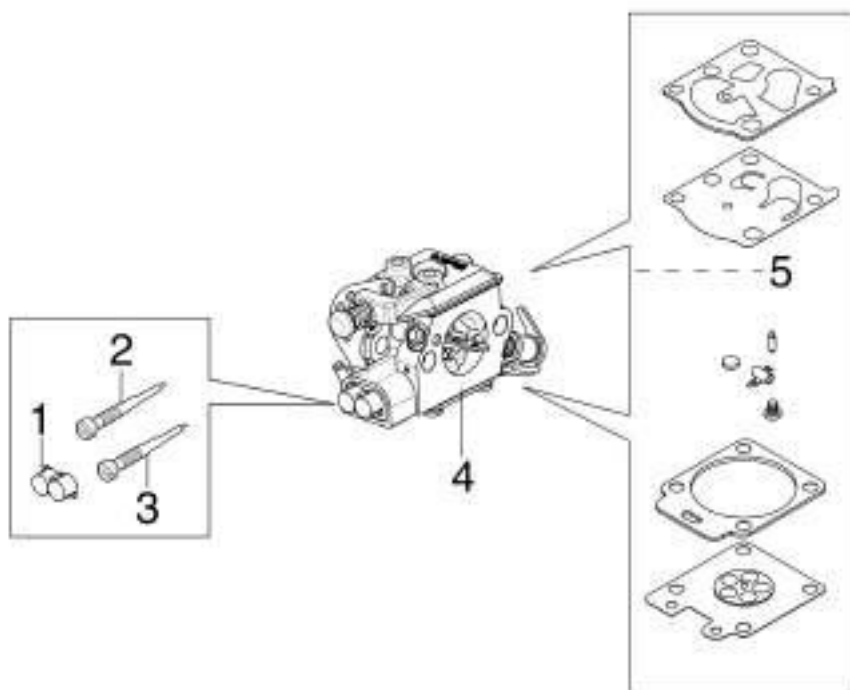

изображение Carburetor WT-780G

Ref.Nu	Qty	Part number	Description	Validity from	Validity till	Notes	Bulletin
1	2	2318867R	Caps-lock				
2	1	2318893	Screw L				
3	1	2318837	Screw H				
4	1	2318755ER	Carburetor WT-780G				
5	1	2318671	Repair kit