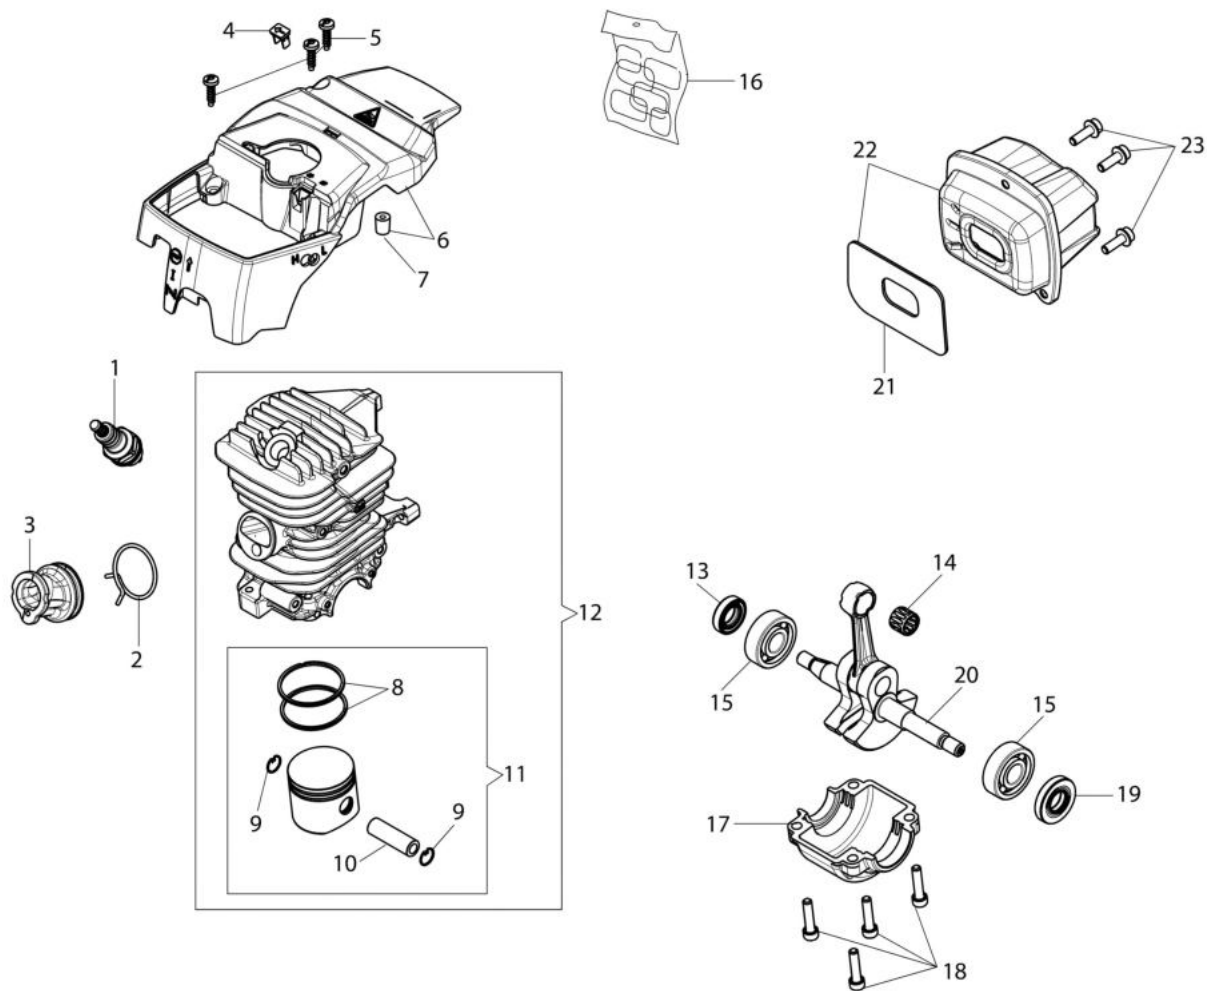

изображение Engine

Ref.Nu	Qty	Part number	Description	Validity from	Validity till	Notes	Bulletin
1	1	3055101	Spark plug				
2	1	094600103	Band				
3	1	50170010R	Manifold				
4	1	50170032R	Deflector (summer/winter)				
5	3	3960115R	Screw				
6	1	50180195R	Engine cover				
7	1	50070126R	Spacer				
8	2	074000405R	Piston ring				
9	2	004900061R	Ring				
10	1	50110047R	Piston pin				
11	1	50170357	Piston assy				
12	1	50170346A	Complete cylinder				
13	1	50272004R	Seal ring				
14	1	50110044R	Bearing				
15	2	094000006R	Bearing				
16	1	50180202	Labels kit				
17	1	50050016CR	Cover				
18	4	3801051R	Screw				
19	1	3050024AR	Seal ring				
20	1	50170324R	Crankshaft				
21	1	50170031R	Gasket				
22	1	50170027R	Muffler				
23	3	3860117R	Screw				

изображение Tank and handle

Ref.Nu	Qty	Part number	Description	Validity from	Validity till	Notes	Bulletin
1	1	50052005R	Tank cap				
2	1	3049047R	O-ring				
3	1	2318817R	Air purge				
4	1	50170121R	Sheath				
5	1	50170322R	Tube				
6	1	50170321R	Tube				
7	1	50010061R	AV-mount				
8	1	50180196	Throttle kit				
9	1	097000028R	Spring				
10	1	50050046AR	Lever				
11	1	50180109R	Cover				
12	1	3073015AR	Tube				
13	1	094500577AR	Breather valve				
14	1	094500575R	Spring				
15	1	50050071R	Breather valve				
16	1	50180092R	Complete tank				
17	1	094600450R	Fuel filter				
18	1	61110162BR	Bushing				
19	3	50170034R	Support				
20	2	3960115R	Screw				
21	3	50050047AR	Spring				
22	5	3960099R	Screw				
23	1	3993070R	Screw				
24	1	50180108R	Handle				