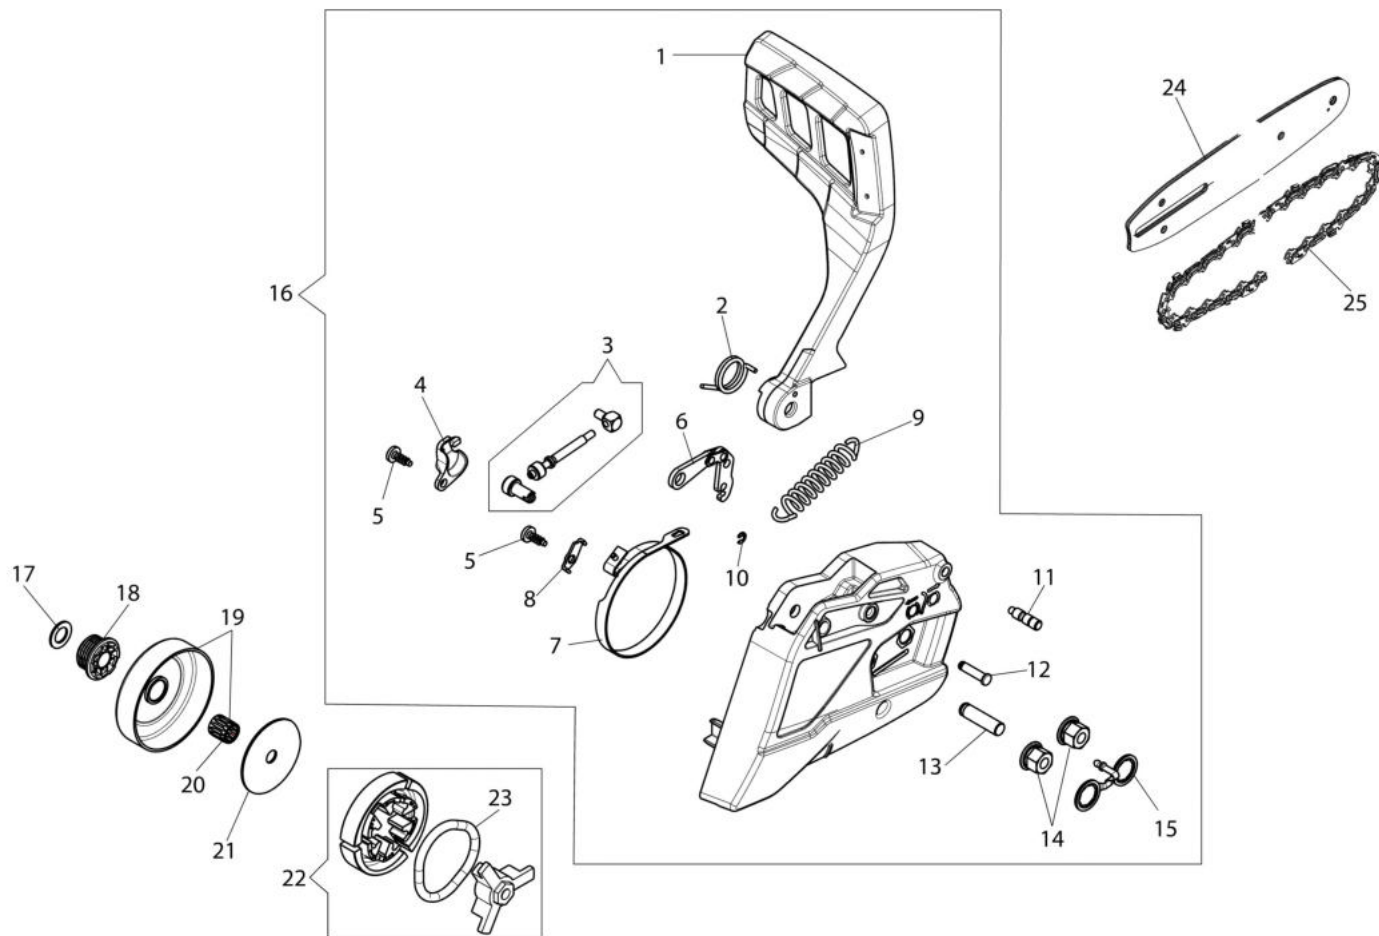

изображение Clutch and brake

Ref.Nu	Qty	Part number	Description	Validity from	Validity till	Notes	Bulletin
1	1	50180114R	Hand guard				
2	1	50010088AR	Spring				
3	1	50162017A	Chain tensioner kit				
4	1	50170044R	Cover				
5	2	3960070R	Screw				
6	1	097000146	Lever				
7	1	50050039R	Brake band				
8	1	50050125R	Plate				
9	1	095000219AR	Spring				
10	1	3026003R	Ring				
11	1	50050064R	Pin				
12	1	097000106R	Plug				
13	1	50050066	Plug				
14	2	3980021R	Nut				
15	2	50180147R	Clamp				
16	1	50180066R	Chain cover assy				
17	1	004400285	Washer				
18	1	50060008R	Worm gear .325			Per modelli GS 41 - 411 -	
18	1	50050025R	Worm gear 3/8			Per modelli GS 37 - 371 -	
19	1	50060033A	Chain sprocket .325			41 - 411; For model GS 37 -	
19	1	50050136A	Chain sprocket 3/8			Per modelli GS 41 - 411 -	
20	1	50030372	Roller cage			Per modelli GS 37 - 371 -	
21	1	004000352R	Washer			41 - 411; For model GS 37 -	
22	1	094000129AR	Clutch			371 - 411 - 411:	
23	1	094500029AR	Spring				
24	1	50052012R	Bar 16" - 41 cm				
24	1	50062006R	Bar 16" - 41 cm				
25	1	30629018A	Chain .3/8" x .050" (1,3mm)				
25	1	30629004A	Chain .325" x .050" (1,3mm)