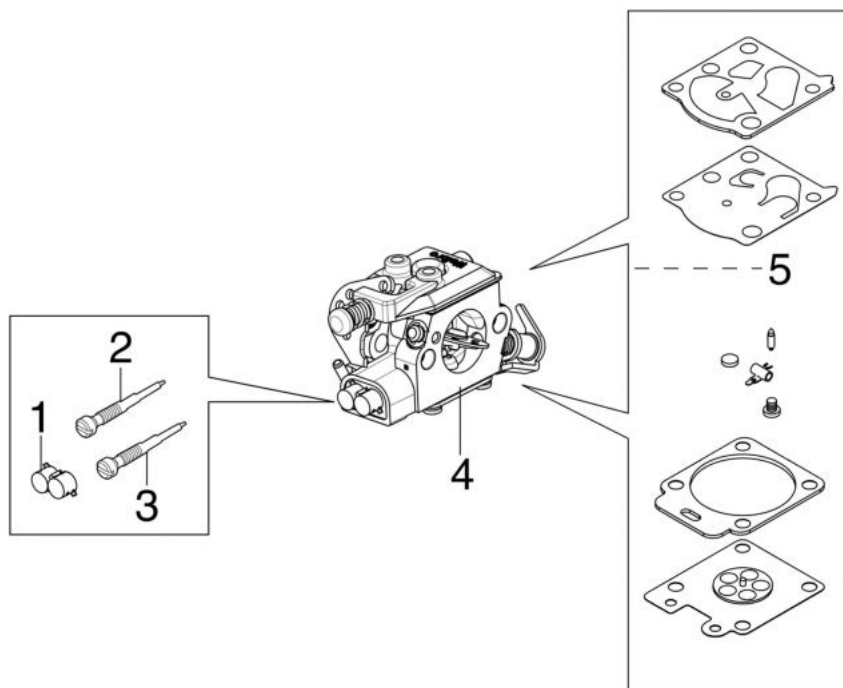

изображение Carburetor WT-780G

Ref.Nu	Qty	Part number	Description	Validity from	Validity till	Notes	Bulletin
1	2	2318867R	Caps-lock				
2	1	2318893	Screw L				
3	1	2318837	Screw H				
4	1	2318755ER	Carburetor WT-780G				
5	1	2318671	Repair kit