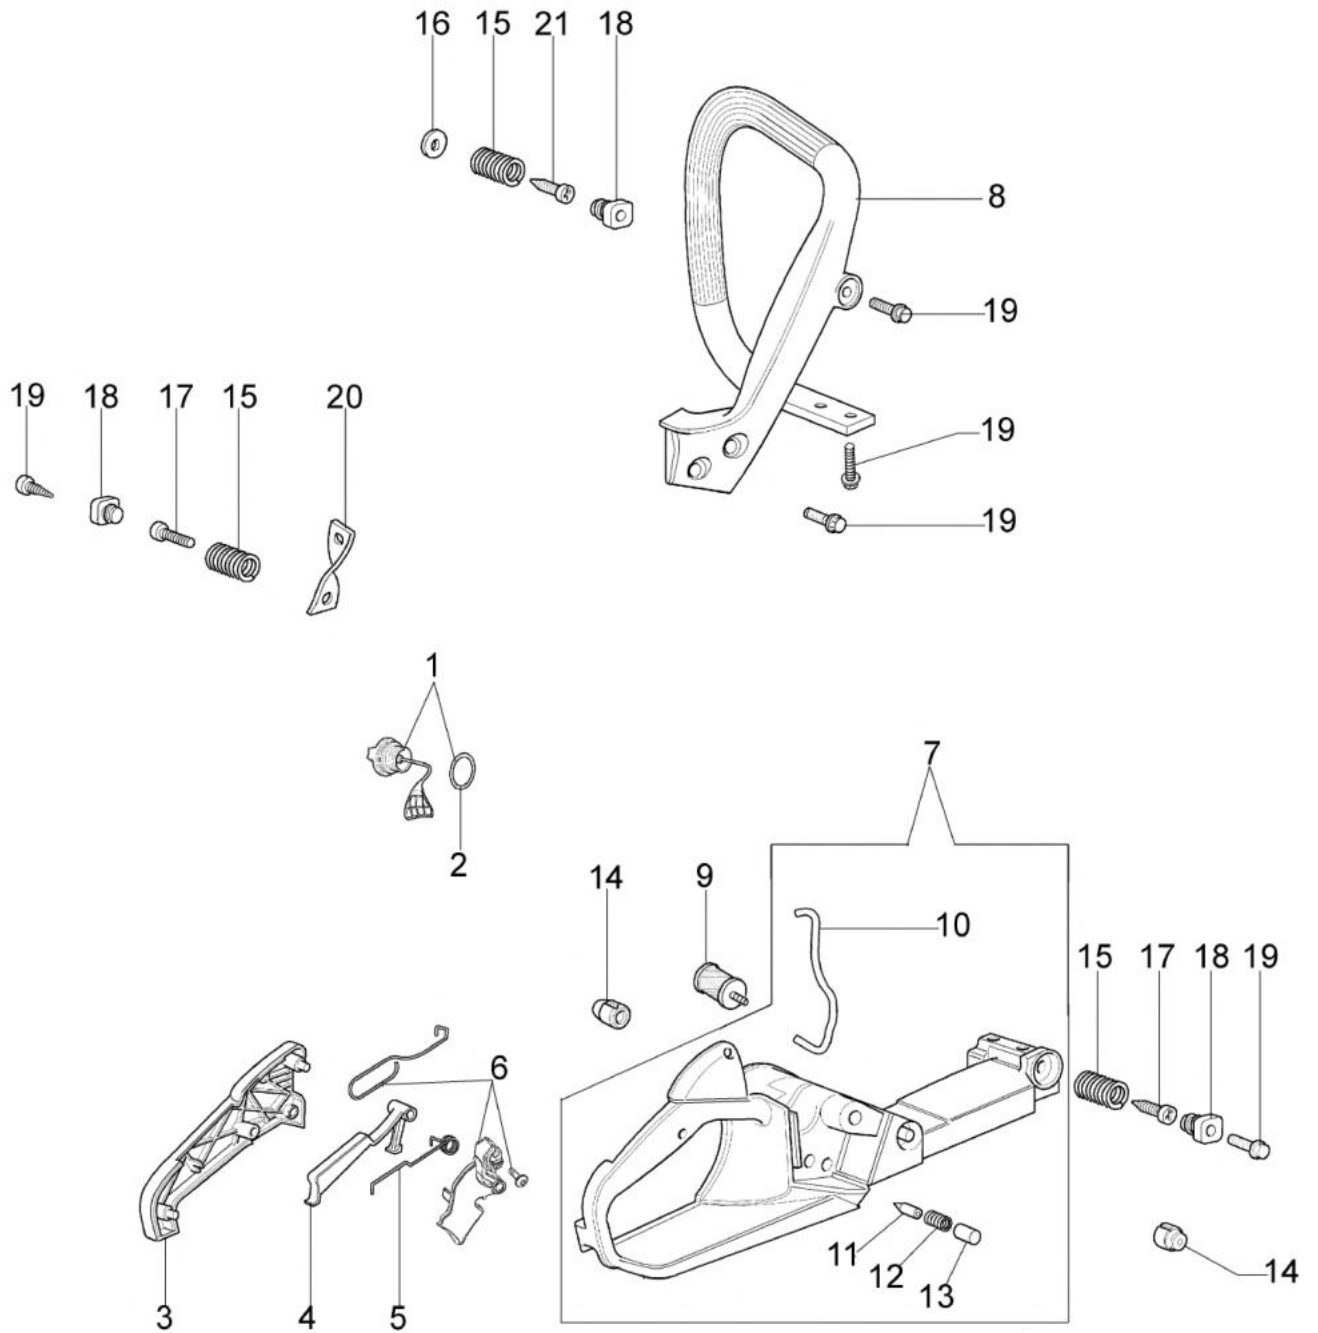

изображение Engine

Ref.Nu	Qty	Part number	Description	Validity from	Validity till	Notes	Bulletin
1	1	50050010R	Manifold				
2	1	094600103	Band				
3	4	3891010R	Screw				
4	4	006000315R	Washer				
5	1	50230060R	Flange				
6	1	50230012R	Decompressor				
7	1	50170027R	Muffler				
8	3	3860117R	Screw				
9	2	004900061R	Ring				
10	1	50230011R	Piston pin				
11	2	50070128R	Piston ring Ø42				
12	1	50232010	Piston assy Ø42				
13	1	50272004R	Seal ring				
14	2	094000006R	Bearing				
15	1	3050024AR	Seal ring				
16	2	50110043AR	Spacer				
17	1	50110044R	Bearing				
18	1	50230082R	Crankshaft				
19	1	50050016CR	Cover				
20	4	3801051R	Screw				
21	1	50232020AR	Short block				
22	1	50170031R	Gasket				
23	1	50232023	Complete cylinder Ø42				
24	1	3055120R	Spark plug				

изображение Tank and handle

Ref.Nu	Qty	Part number	Description	Validity from	Validity till	Notes	Bulletin
1	1	50052005R	Tank cap				
2	1	3049047R	O-ring				
3	1	50170024R	Cover				
4	1	50050046AR	Lever				
5	1	097000028R	Spring				
6	1	50170248A	Throttle kit				
7	1	50172007AR	Tank				
8	1	50170026R	Handle				
9	1	094600450R	Fuel filter				
10	1	3073015AR	Tube				
11	1	094500577AR	Breather valve				
12	1	094500575R	Spring				
13	1	50050071R	Breather valve				
14	2	50010061R	AV-mount				
15	3	50050047AR	Spring				
16	1	3918010R	Washer				
17	2	3960115R	Screw				
18	3	50170034R	Support				
19	7	3960099R	Screw				
20	1	50050123BR	Strap				
21	1	3960073R	Screw				