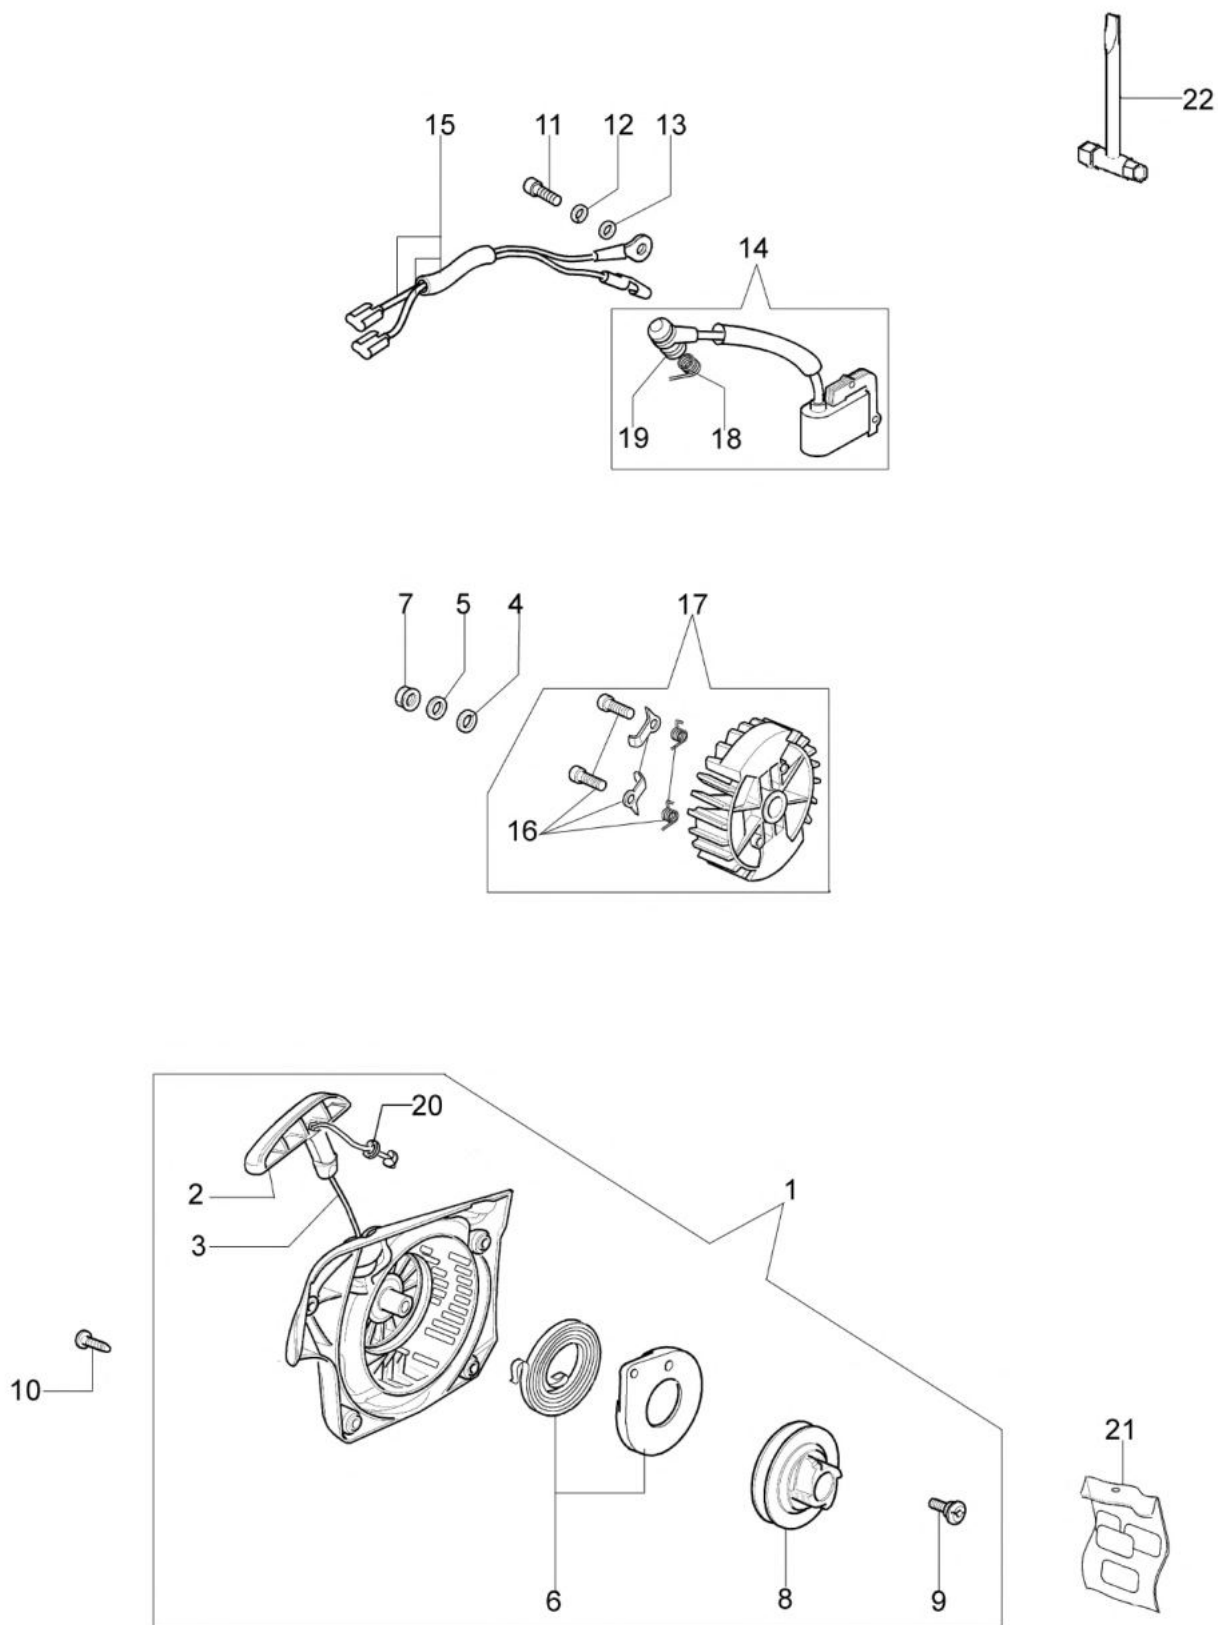

изображение Engine

Ref.Nu	Qty	Part number	Description	Validity from	Validity till	Notes	Bulletin
1	1	50050010R	Manifold				
2	1	094600103	Band				
3	4	3891010R	Screw				
4	4	006000315R	Washer				
5	1	50230060R	Flange				
6	1	50230012R	Decompressor				
7	1	50170027R	Muffler				
8	3	3860117R	Screw				
9	2	004900061R	Ring				
10	1	50230011R	Piston pin				
11	2	50070128R	Piston ring Ø42				
12	1	50232010	Piston assy Ø42				
13	1	50272004R	Seal ring				
14	2	094000006R	Bearing				
15	1	3050024AR	Seal ring				
16	2	50110043AR	Spacer				
17	1	50110044R	Bearing				
18	1	50230082R	Crankshaft				
19	1	50050016CR	Cover				
20	4	3801051R	Screw				
21	1	50232020AR	Short block				
22	1	50170031R	Gasket				
23	1	50232023	Complete cylinder Ø42				
24	1	3055120R	Spark plug				

изображение Tank and handle

Ref.Nu	Qty	Part number	Description	Validity from	Validity till	Notes	Bulletin
1	1	50052005R	Tank cap				
2	1	3049047R	O-ring				
3	1	50170024R	Cover				
4	1	50050046AR	Lever				
5	1	097000028R	Spring				
6	1	50170248A	Throttle kit				
7	1	50172007AR	Tank				
8	1	50170026R	Handle				
9	1	094600450R	Fuel filter				
10	1	3073015AR	Tube				
11	1	094500577AR	Breather valve				
12	1	094500575R	Spring				
13	1	50050071R	Breather valve				
14	2	50010061R	AV-mount				
15	3	50050047AR	Spring				
16	1	3918010R	Washer				
17	2	3960115R	Screw				
18	3	50170034R	Support				
19	7	3960099R	Screw				
20	1	50050123BR	Strap				
21	1	3960073R	Screw				