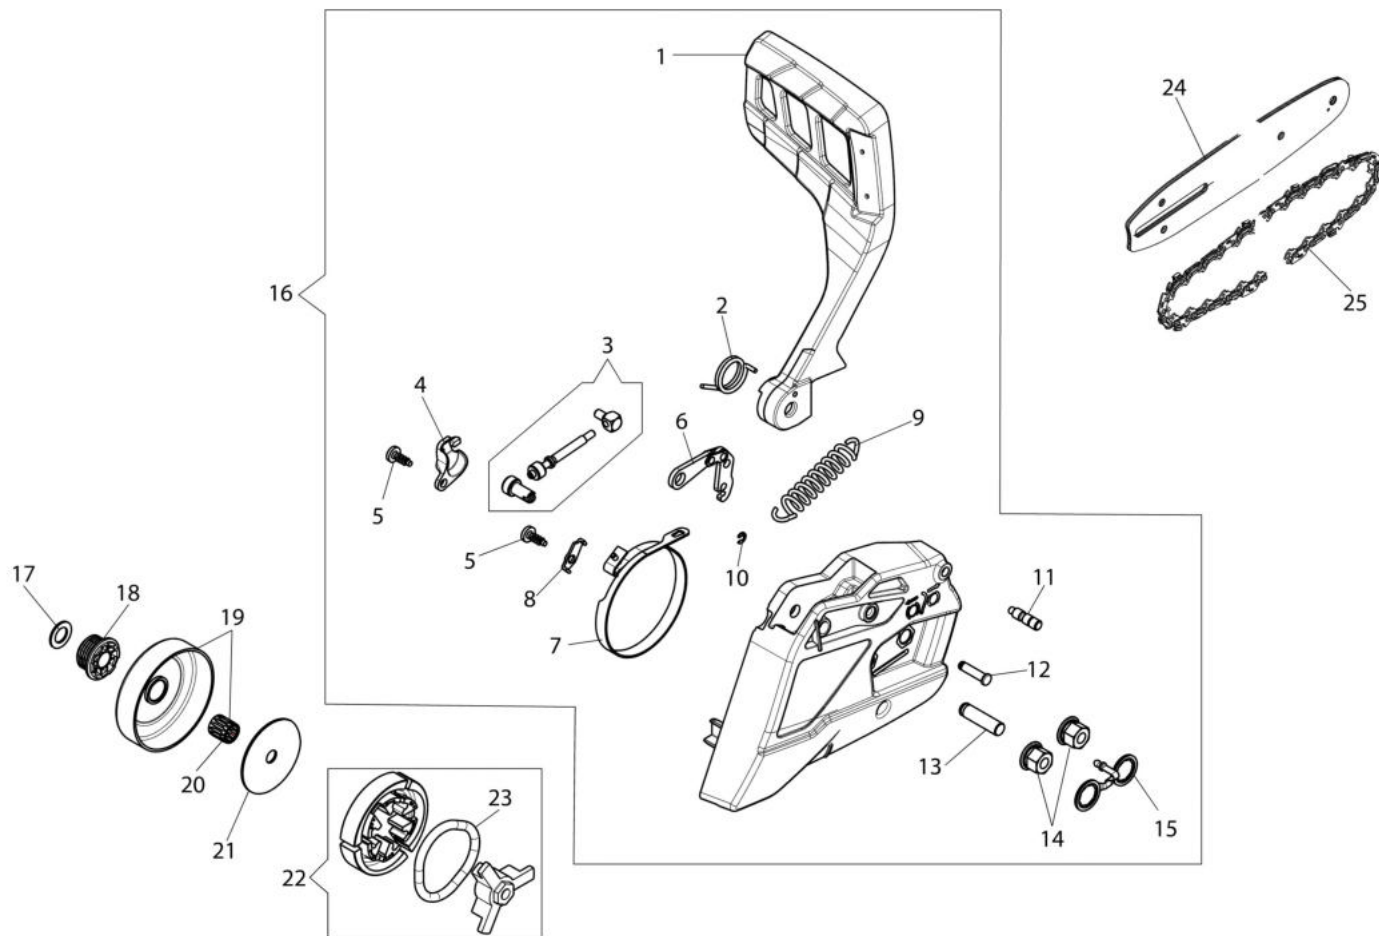

изображение Clutch and brake

Ref.Nu	Qty	Part number	Description	Validity from	Validity till	Notes	Bulletin
1	1	50180114R	Hand guard				
2	1	50010088AR	Spring				
3	1	50162017A	Chain tensioner kit				
4	1	50170044R	Cover				
5	2	3960070R	Screw				
6	1	097000146	Lever				
7	1	50050039R	Brake band				
8	1	50050125R	Plate				
9	1	095000219AR	Spring				
10	1	3026003R	Ring				
11	1	50050064R	Pin				
12	1	097000106R	Plug				
13	1	50050066	Plug				
14	2	3980021R	Nut				
15	2	50180147R	Clamp				
16	1	50180066R	Chain cover assy				
17	1	004400285	Washer				
18	1	50060008R	Worm gear .325			Per modelli GS 41 - 411 -	
18	1	50050025R	Worm gear 3/8			Per modelli GS 37 - 371 -	
19	1	50060033A	Chain sprocket .325			41 - 411; For model GS 37 -	
19	1	50050136A	Chain sprocket 3/8			Per modelli GS 41 - 411 -	
20	1	50030372	Roller cage			371 - 411 - 411;	
21	1	004000352R	Washer			Per modelli GS 37 - 371 -	
22	1	094000129AR	Clutch			41 - 411; For model GS 37 -	
23	1	094500029AR	Spring			371 - 411 - 411;	
24	1	50062006R	Bar 16" - 41 cm				
24	1	50230058R	Bar 18" - 46 cm				
25	1	30629004A	Chain .325" x .050" (1,3mm)				
25	1	30629027A	Chain .325" x .050" (1,3mm)