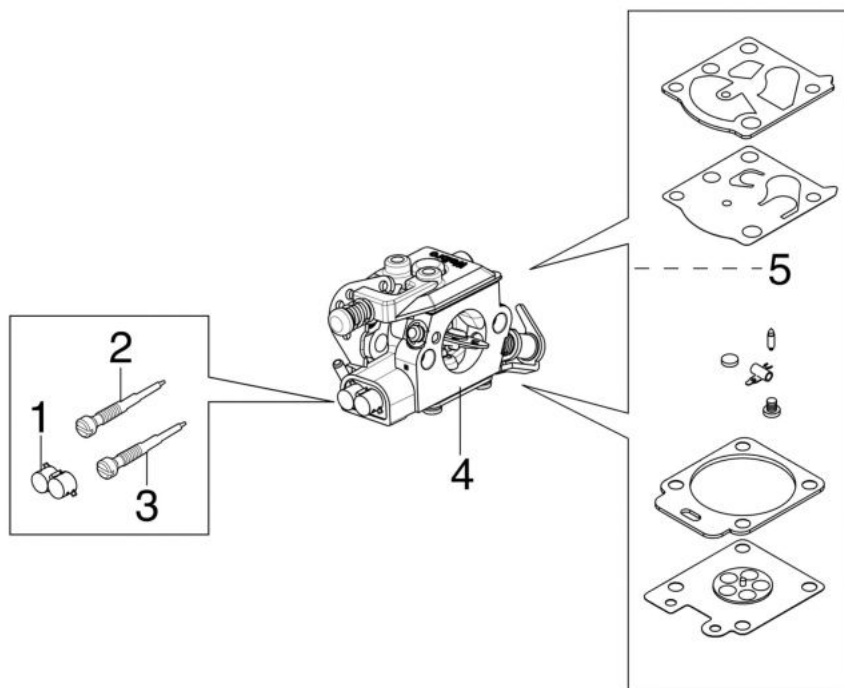

изображение Carburetor WT-780G

Ref.Nu	Qty	Part number	Description	Validity from	Validity till	Notes	Bulletin
1	2	2318867R	Caps-lock				
2	1	2318893	Screw L				
3	1	2318837	Screw H				
4	1	2318755ER	Carburetor WT-780G				
5	1	2318671	Repair kit