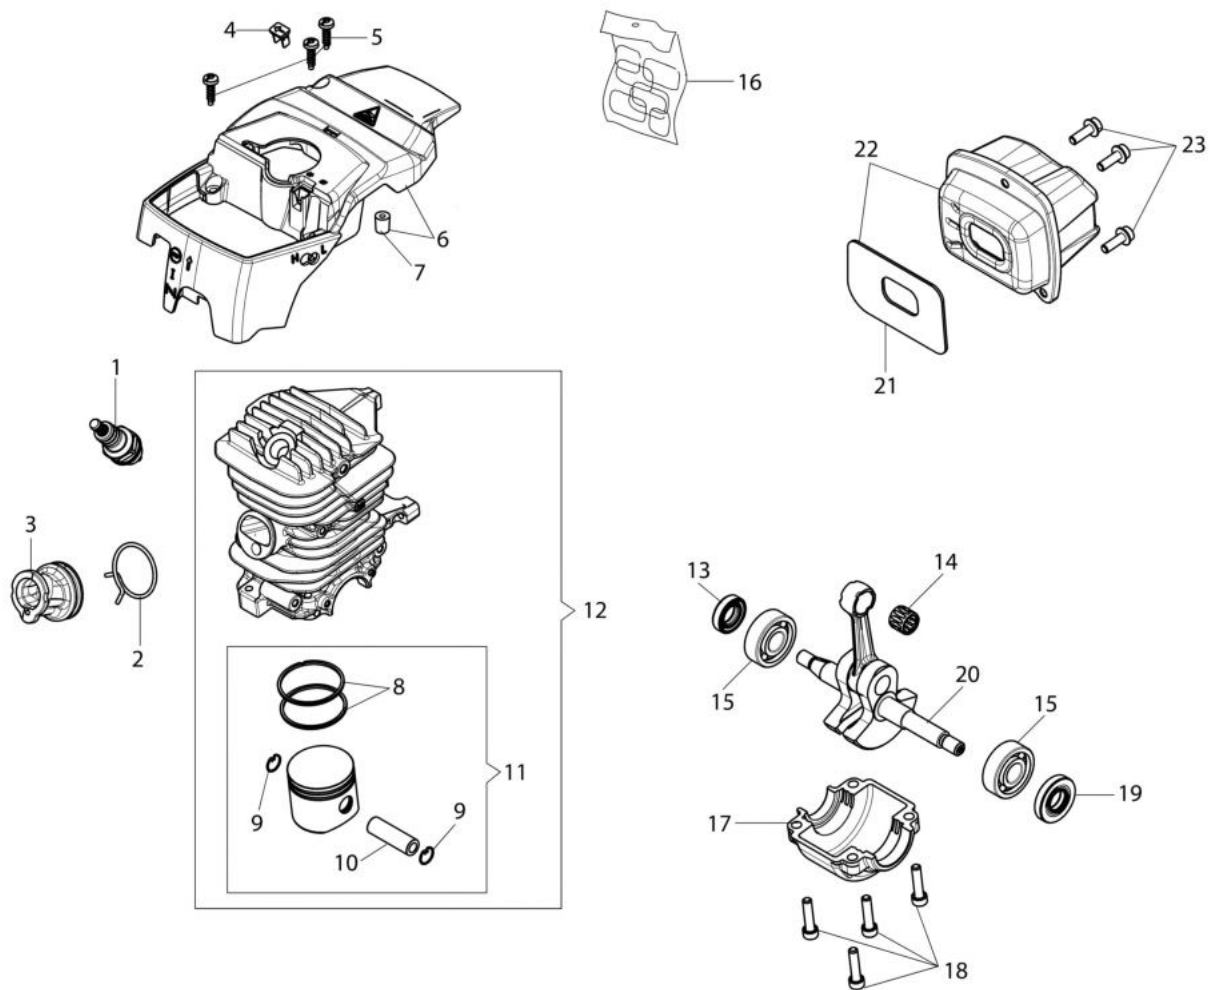

## изображение Engine

Ref.Nu	Qty	Part number	Description	Validity from	Validity till	Notes	Bulletin
1	1	3055101	Spark plug				
2	1	094600103	Band				
3	1	50170010R	Manifold				
4	1	50170032R	Deflector (summer/winter)				
5	3	3960115R	Screw				
6	1	50180195R	Engine cover				
7	1	50070126R	Spacer				
8	2	50230107R	Piston ring				
9	2	007201198R	Ring				
10	1	61350174R	Piston pin				
11	1	50230260	Piston assy				
12	1	50230259	Complete cylinder				
13	1	50272004R	Seal ring				
14	1	50110044R	Bearing				
15	2	094000006R	Bearing				
16	1	50180202	Labels kit				
17	1	50050016CR	Cover				
18	4	3801051R	Screw				
19	1	3050024AR	Seal ring				
20	1	50170324R	Crankshaft				
21	1	50170031R	Gasket				
22	1	50170027R	Muffler				
23	3	3860117R	Screw				

## изображение Ignition system

Ref.Nu	Qty	Part number	Description	Validity from	Validity till	Notes	Bulletin
1	4	3960115R	Screw				
2	1	50170017R	Starter handle				
3	1	094000038	Bushing				
4	1	006000829	Washer				
5	1	50050073R	Spring				
6	1	50070123R	Starter rope				
7	1	50170153R	Starter pulley				
8	1	50180107R	Spring				
9	1	50180106R	Sprocket				
10	1	50160024	Screw				
11	1	50180141R	Flange				
12	1	3960167R	Screw				
13	1	50180074R	Starter assy				
14	1	004000142R	Nut				
15	1	3833080R	Washer				
16	1	3916009R	Washer				
17	1	50072029	Pawl				
18	1	50180111AR	Flywheel set				
19	2	3960075R	Screw				
20	2	3916004R	Washer				
21	2	006000315R	Washer				
22	1	50170090R	Cable				
23	1	2501020R	Ignition coil				