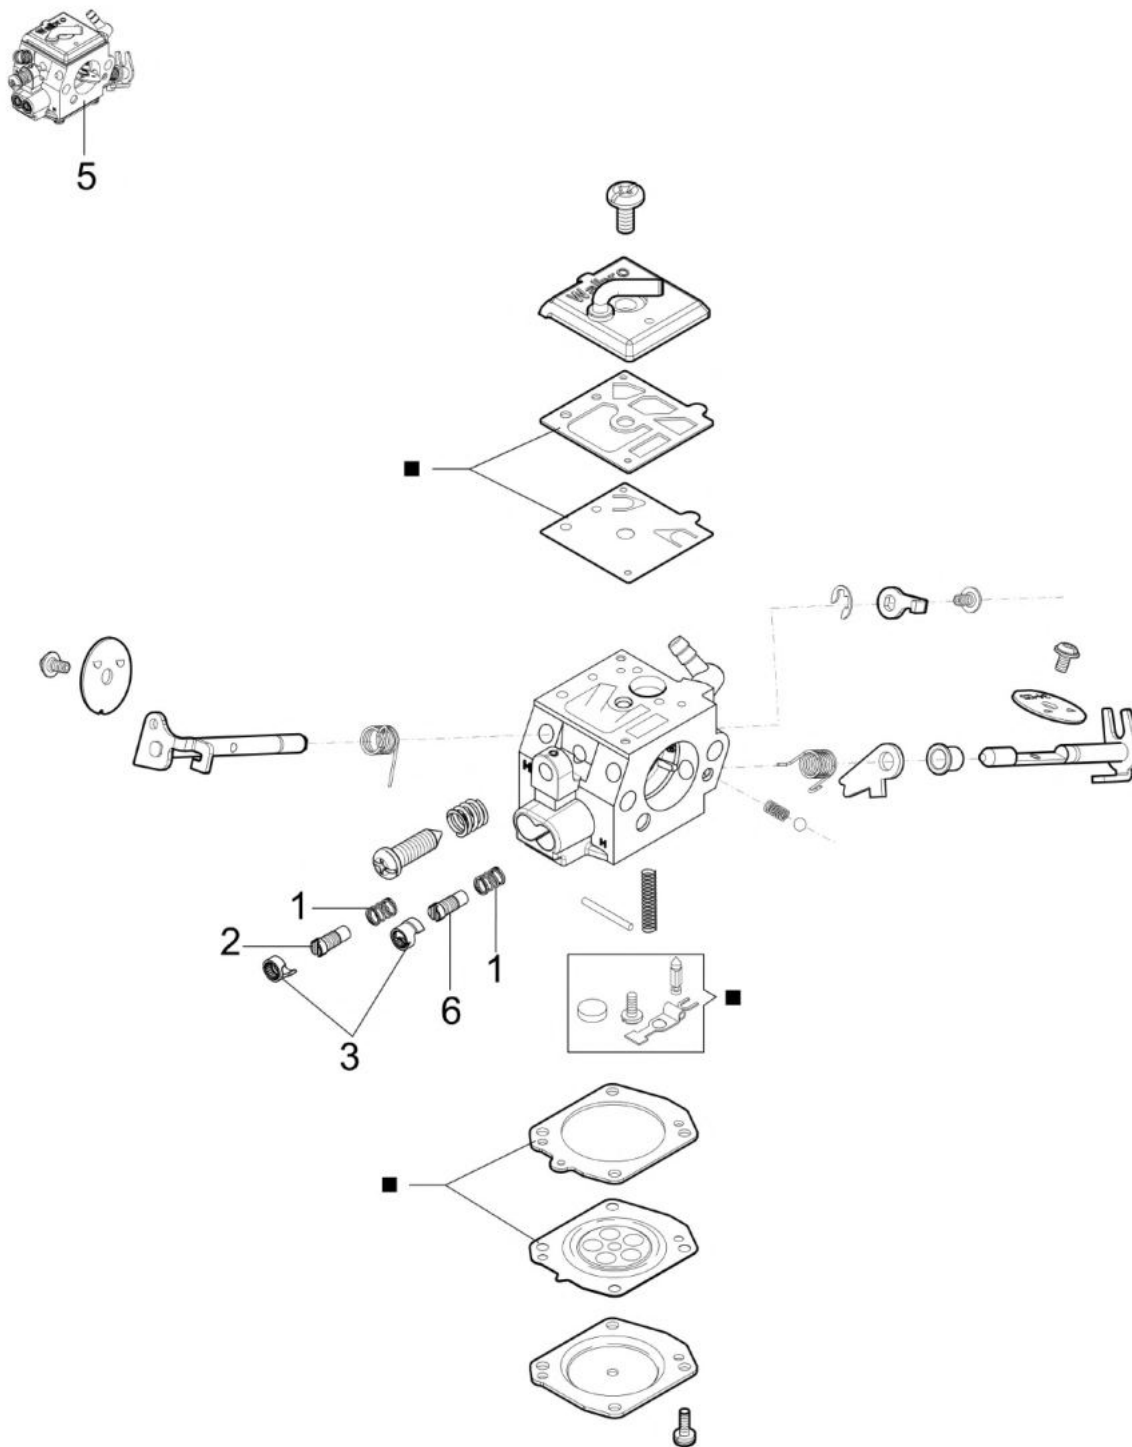

4 ■ Kit riparazione
Repair kit

изображение Carburetor HD-57 (EURO1 - 5)

Ref.Nu	Qty	Part number	Description	Validity from	Validity till	Notes	Bulletin
1	2	2318107	Spring				
2	1	2318108	Adjust. screw MIN				
3	1	2318106	Cap				
4	1	2318669R	Repair kit				
5	1	2318061R	Carburetor HD-57				
6	1	2318109	Adjust. screw MAX