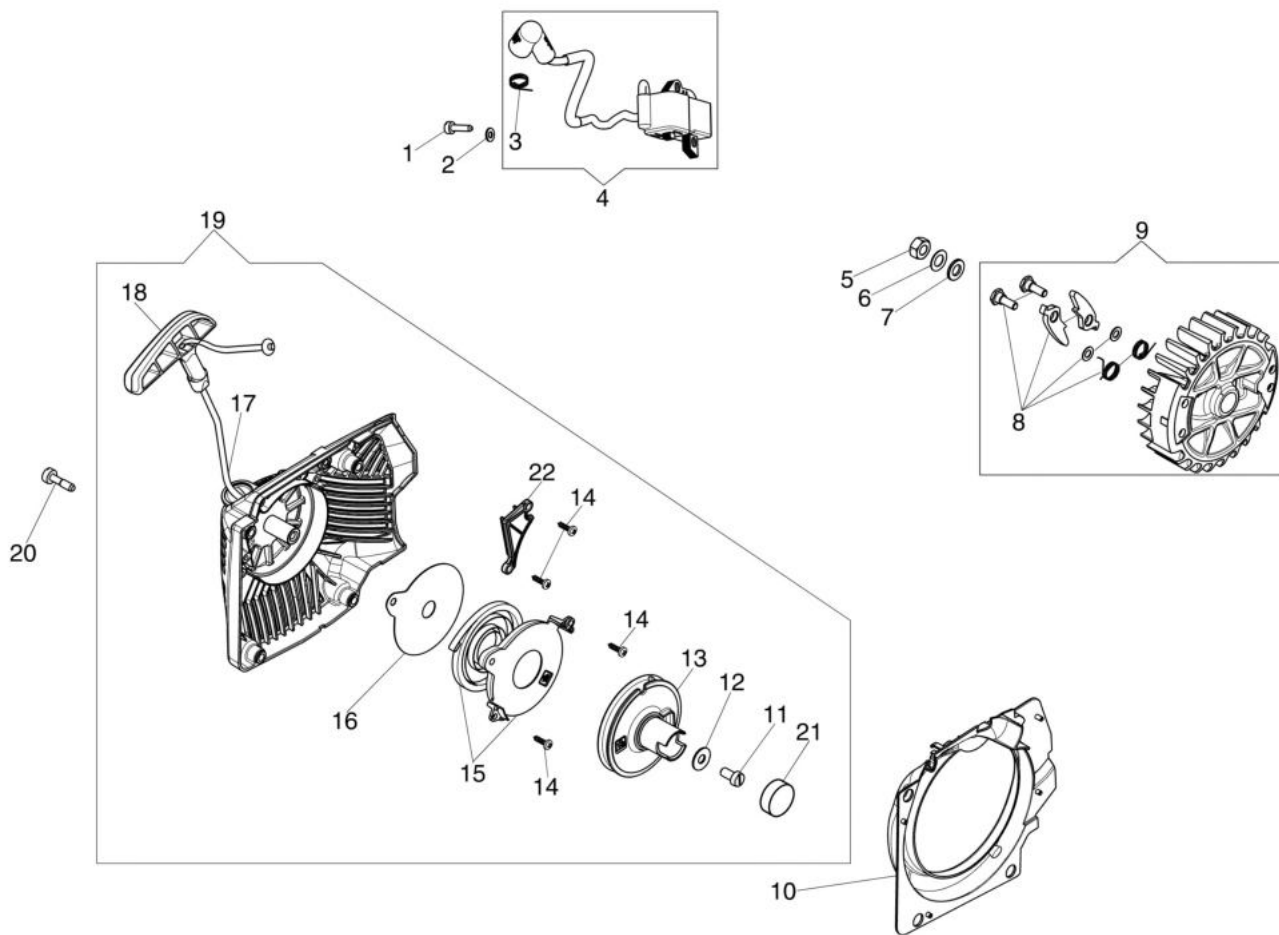

Carburetor HD-57 (EURO1 - 5)

изображение Engine

Ref.Nu	Qty	Part number	Description	Validity from	Validity till	Notes	Bulletin
1	1	3055118	Spark plug				
2	4	3833076	Washer				
3	4	3891086R	Screw				
4	1	50250178R	Decompressor				
5	1	50250020R	Manifold				
6	1	097000059A	Spring	03/2012			
6	1	50200015AR	Band		02/2012		
7	1	50010046DR	Gasket				
8	1	007201313R	Seal ring				
9	1	3034012R	Bearing				
10	1	50250001AR	Crankshaft				
11	1	3037014R	Bearing				
12	1	50250062R	Washer				
13	1	3035026R	Bearing				
14	1	50250063R	Clutch				
15	1	50252015	Gasket set				
16	3	50250089R	Spring				
17	1	3037035R	Thrust bearing				
18	1	50252016	Clutch drum				
19	1	006100730R	Ring				
20	1	50250066R	Spacer				
21	1	3026009R	Ring				
22	2	3123005R	Piston ring Ø48				
23	2	007201198R	Ring				
24	1	50010031R	Piston pin				
25	1	50252010	Piston assy				
26	1	50252011A	Complete cylinder				
27	2	3891038R	Screw				
28	2	3891036R	Screw				
29	4	3860136R	Screw				
30	1	50250152R	Deflector				
31	1	50140120	Gasket				
32	1	50250075AR	Complete muffler				
33	1	50250081R	Gasket				
34	1	50250079R	Deflector				
35	1	50250158R	Muffler				

изображение Tank and handle

Ref.Nu	Qty	Part number	Description	Validity from	Validity till	Notes	Bulletin
1	1	099900090R	Ring				
2	1	50072009R	Cap				
3	1	50250086R	Throttle cable				
4	2	52010066R	AV-mount				
5	2	3891036R	Screw				
6	2	50010061R	AV-mount				
7	1	50250103R	Cam				
8	1	50250097R	Throttle lever				
9	1	50250122R	Spring				
10	1	50250098R	Lever				
11	1	50250024R	Cover				
12	3	3960032R	Screw				
13	1	50252003BR	Tank				
14	1	50250148R	Tube				
15	1	4098377R	Band				
16	1	50010218R	Fuel filter				
17	2	50250032R	AV-mount				
18	1	50250165AR	Handle				
19	1	099900083B	Breather valve				
20	2	3891036R	Screw				
21	1	50250025R	Guard				
22	5	3893001R	Screw				