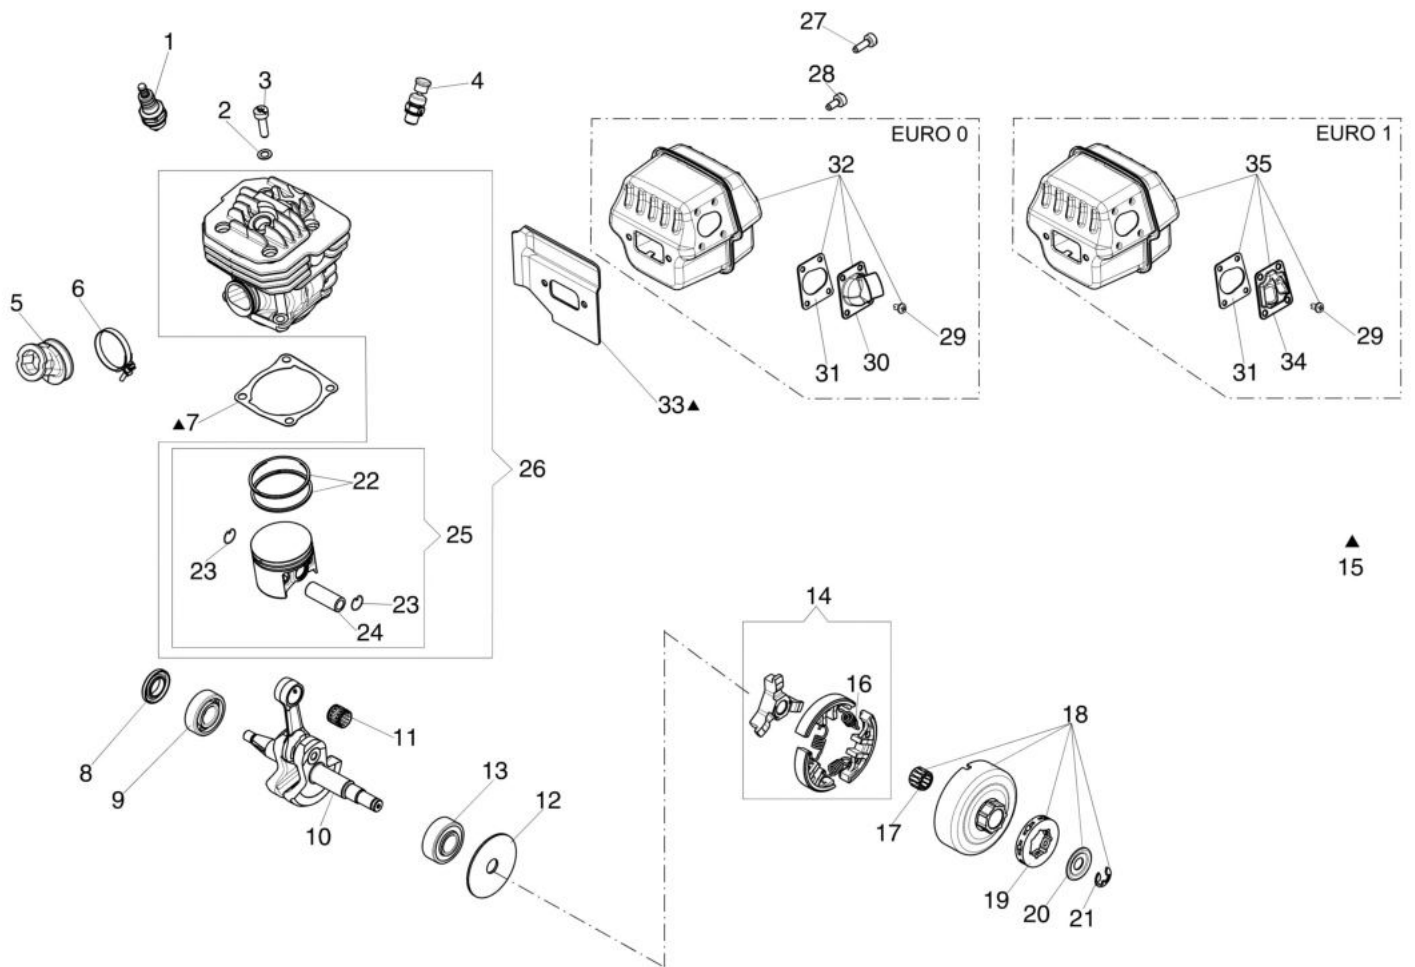

Carburetor HD-57 (EURO1 - 5)

изображение Engine

Ref.Nu	Qty	Part number	Description	Validity from	Validity till	Notes	Bulletin
1	1	3055118	Spark plug				
2	4	3833076	Washer				
3	4	3891086R	Screw				
4	1	50250178R	Decompressor				
5	1	50250020R	Manifold				
6	1	097000059A	Spring	03/2012			
6	1	50200015AR	Band		02/2012		
7	1	50010046DR	Gasket				
8	1	007201313R	Seal ring				
9	1	3034012R	Bearing				
10	1	50250001AR	Crankshaft				
11	1	3037014R	Bearing				
12	1	50250062R	Washer				
13	1	3035026R	Bearing				
14	1	50250063R	Clutch				
15	1	50252015	Gasket set				
16	3	50250089R	Spring				
17	1	3037035R	Thrust bearing				
18	1	50252016	Clutch drum				
19	1	006100730R	Ring				
20	1	50250066R	Spacer				
21	1	3026009R	Ring				
22	2	3123005R	Piston ring Ø48				
23	2	007201198R	Ring				
24	1	50010031R	Piston pin				
25	1	50252010	Piston assy				
26	1	50252011A	Complete cylinder				
27	2	3891038R	Screw				
28	2	3891036R	Screw				
29	4	3860136R	Screw				
30	1	50250152R	Deflector				
31	1	50140120	Gasket				
32	1	50250075AR	Complete muffler				
33	1	50250081R	Gasket				
34	1	50250079R	Deflector				
35	1	50250158R	Muffler				

изображение Tank and handle

Ref.Nu	Qty	Part number	Description	Validity from	Validity till	Notes	Bulletin
1	1	099900090R	Ring				
2	1	50072009R	Cap				
3	1	50250086R	Throttle cable				
4	2	52010066R	AV-mount				
5	2	3891036R	Screw				
6	2	50010061R	AV-mount				
7	1	50250103R	Cam				
8	1	50250097R	Throttle lever				
9	1	50250122R	Spring				
10	1	50250098R	Lever				
11	1	50250024R	Cover				
12	3	3960032R	Screw				
13	1	50252003BR	Tank				
14	1	50250148R	Tube				
15	1	4098377R	Band				
16	1	50010218R	Fuel filter				
17	2	50250032R	AV-mount				
18	1	50250165AR	Handle				
19	1	099900083B	Breather valve				
20	2	3891036R	Screw				
21	1	50250025R	Guard				
22	5	3893001R	Screw				