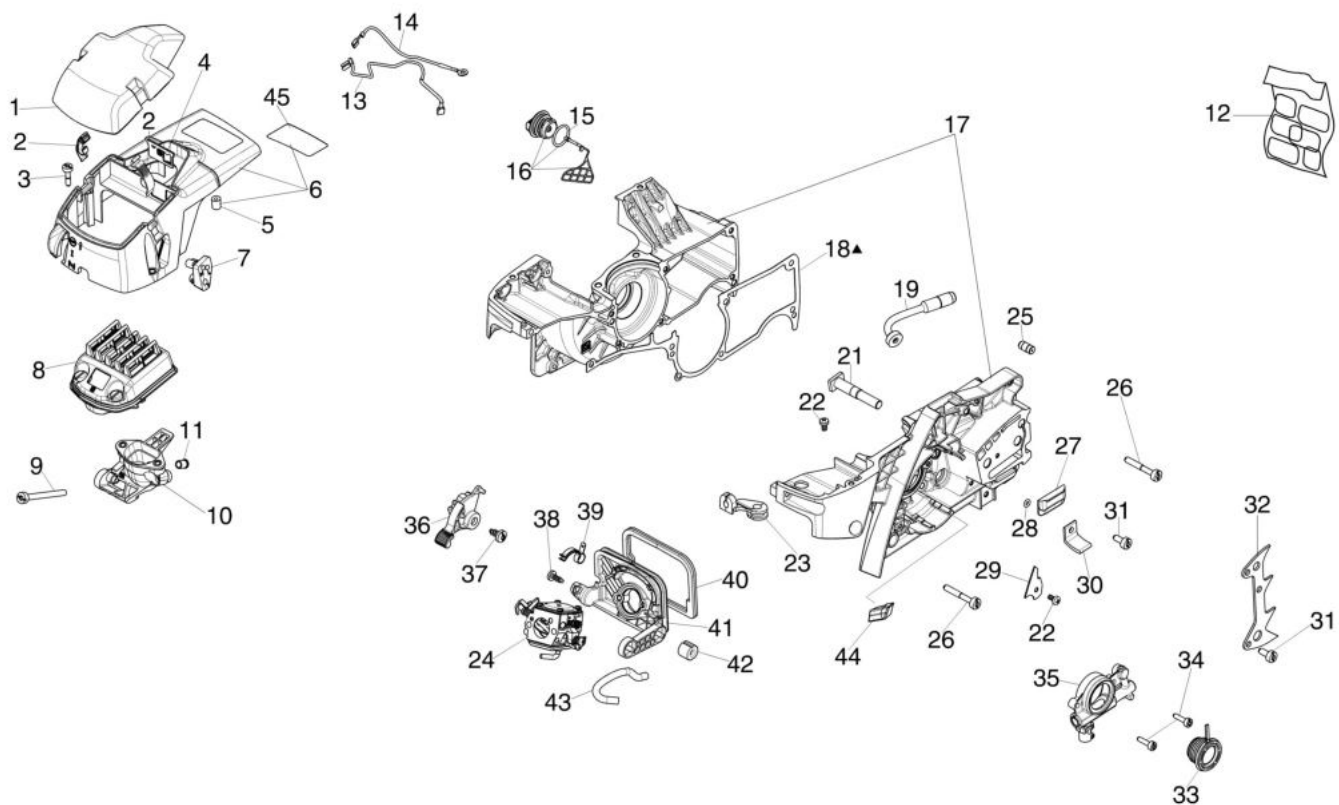

изображение Crankcase and air filter

Ref.Nu	Qty	Part number	Description	Validity from	Validity till	Notes	Bulletin
1	1	50250085R	Filter cover				
2	2	50250151R	Clip				
3	2	3891046R	Screw				
4	2	50250069R	Deflector				
5	1	50070126R	Spacer				
6	1	50252014B	Cover				
7	1	50250129R	Slide				
8	1	50250026R	Air filter				
9	2	3891064R	Screw				
10	1	50250071R	Air filter support				
11	2	56550044R	Bushing				
12	1	50252012	Labels kit				
13	1	50250141R	Engine stop wire				
14	1	50250128R	Cable				
15	1	3049047R	O-ring				
16	1	50052005R	Tank cap				
17	1	50252017A	Crankcase assy	SN 9953102701			BT4-156-07/14
18	1	50250084R	Gasket				
19	1	097000147AR	Oil suction				
20	1	50252015	Gasket set				
21	2	50250021R	Screw				
22	1	3960045	Screw				
23	1	50250133R	Grommet				
24	1	2318061R	Carburetor HD-57			EURO 1	
24	1	2318060R	Carburetor HD-48			EURO 0	
25	1	097000229R	Breather valve				
26	7	3891054R	Screw				
27	1	50070149	Guard				
28	1	3049005R	O-ring				
29	1	50250012R	Plate				
30	1	50250226R	Clamp				
31	3	3891036R	Screw				
32	1	50250031R	Spike				
33	1	50250083AR	Worm gear				
34	2	3891015R	Screw				
35	1	50250057R	Oil pump				
36	1	50250142R	Stop lever				
37	1	3993053R	Screw				
38	1	3960070AR	Screw				
39	1	50250073R	Spring				
40	1	50250070R	Gasket				
41	1	50250019R	Support				
42	4	50250074R	AV-mount				
43	1	005000028R	Tube				
44	1	50250186R	Limit switch	SN 9953102701			BT4-156-07/14
45	1	50250207R	Guard