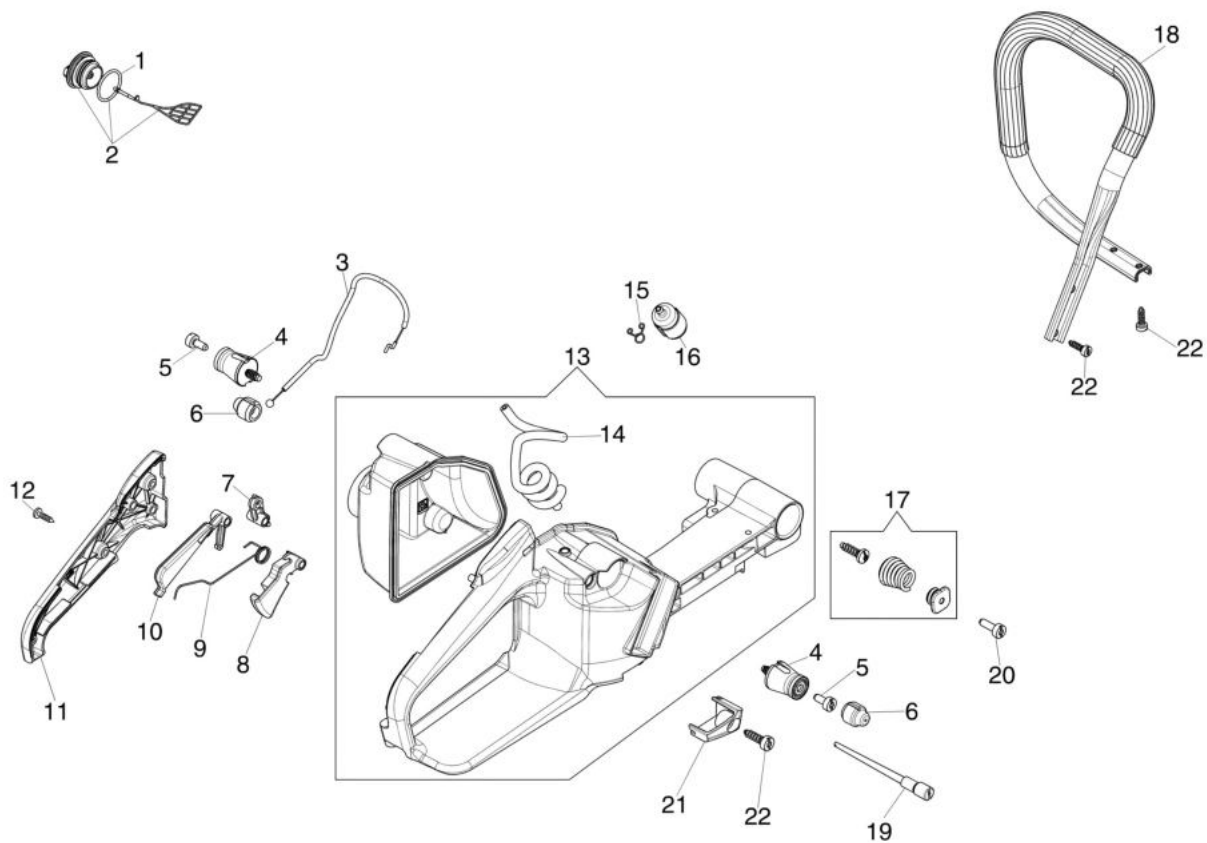

Carburetor HD-57 (EURO1 - 5)

изображение Engine

Ref.Nu	Qty	Part number	Description	Validity from	Validity till	Notes	Bulletin
1	1	3055118	Spark plug				
2	4	3833076	Washer				
3	4	3891086R	Screw				
4	1	50250178R	Decompressor				
5	1	50250020R	Manifold				
6	1	097000059A	Spring	03/2012			
6	1	50200015AR	Band		02/2012		
7	1	50010046DR	Gasket				
8	1	007201313R	Seal ring				
9	1	3034012R	Bearing				
10	1	50250001AR	Crankshaft				
11	1	3037014R	Bearing				
12	1	50250062R	Washer				
13	1	3035026R	Bearing				
14	1	50250063R	Clutch				
15	1	50252015	Gasket set				
16	3	50250089R	Spring				
17	1	3037035R	Thrust bearing				
18	1	50252016	Clutch drum				
19	1	006100730R	Ring				
20	1	50250066R	Spacer				
21	1	3026009R	Ring				
22	2	3123005R	Piston ring Ø48				
23	2	007201198R	Ring				
24	1	50010031R	Piston pin				
25	1	50252010	Piston assy				
26	1	50252011A	Complete cylinder				
27	2	3891038R	Screw				
28	2	3891036R	Screw				
29	4	3860136R	Screw				
30	1	50250152R	Deflector				
31	1	50140120	Gasket				
32	1	50250075AR	Complete muffler				
33	1	50250081R	Gasket				
34	1	50250079R	Deflector				
35	1	50250158R	Muffler				

изображение Tank and handle

Ref.Nu	Qty	Part number	Description	Validity from	Validity till	Notes	Bulletin
1	1	099900090R	Ring				
2	1	50072009R	Cap				
3	1	50250086R	Throttle cable				
4	2	52010066R	AV-mount				
5	2	3891036R	Screw				
6	2	50010061R	AV-mount				
7	1	50250103R	Cam				
8	1	50250097R	Throttle lever				
9	1	50250122R	Spring				
10	1	50250098R	Lever				
11	1	50250024R	Cover				
12	3	3960032R	Screw				
13	1	50252003BR	Tank				
14	1	50250148R	Tube				
15	1	4098377R	Band				
16	1	50010218R	Fuel filter				
17	2	50250032R	AV-mount				
18	1	50250165AR	Handle				
19	1	099900083B	Breather valve				
20	2	3891036R	Screw				
21	1	50250025R	Guard				
22	5	3893001R	Screw				