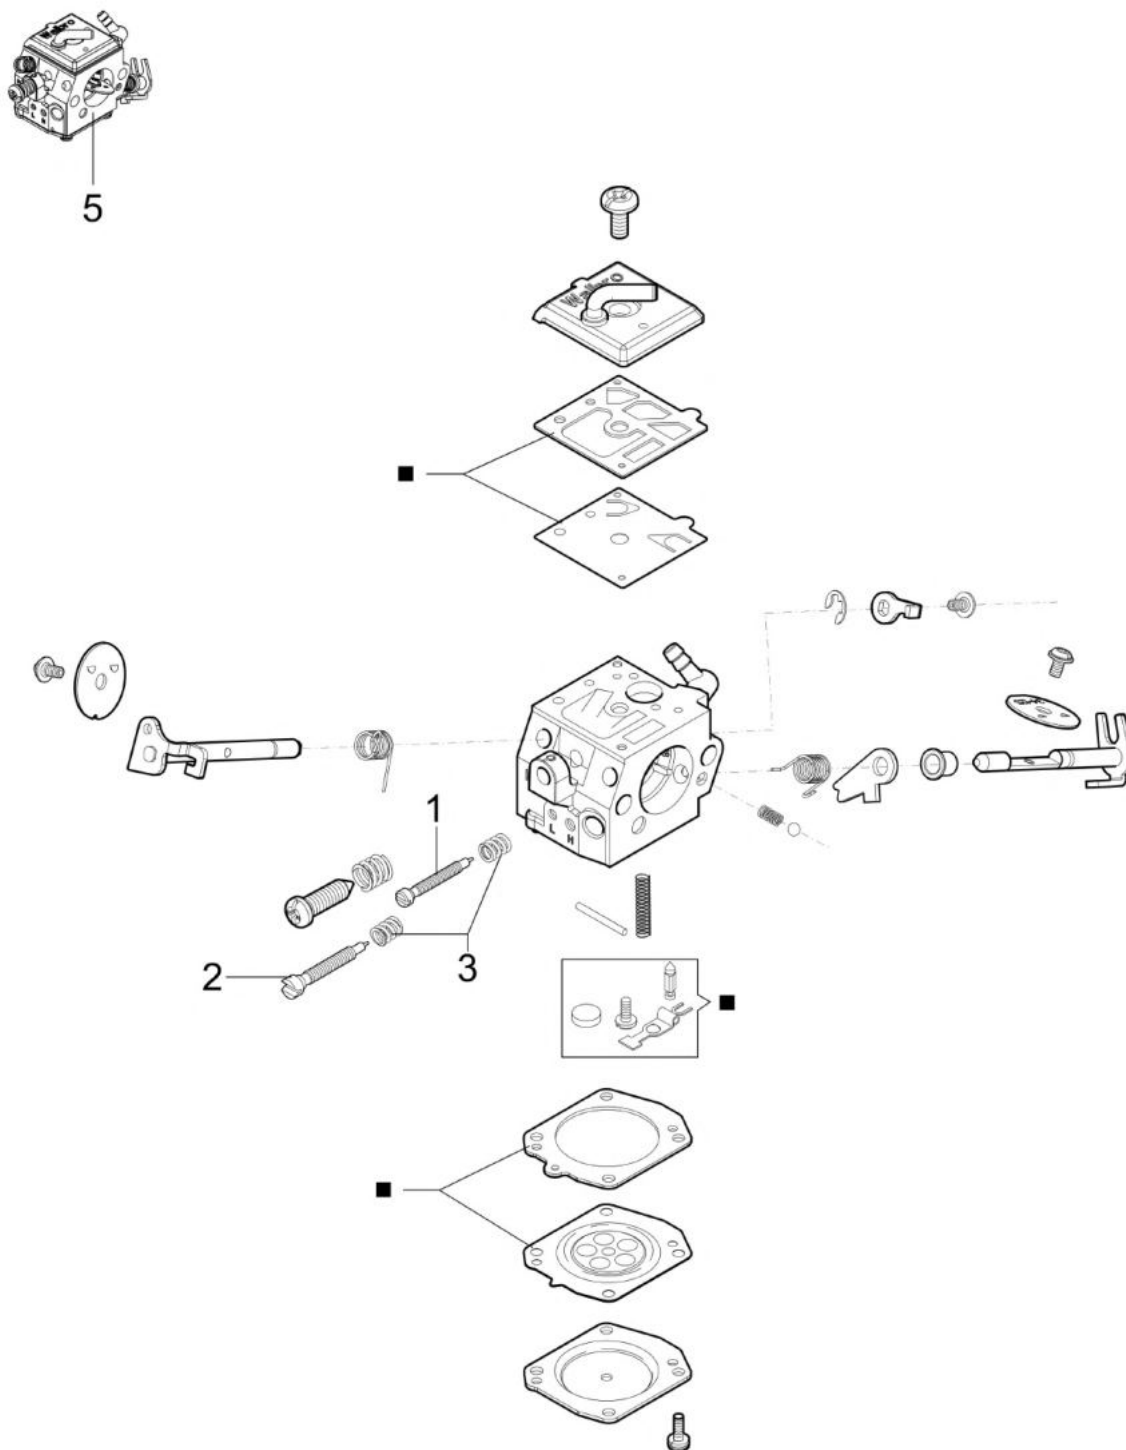

4 ■ Kit riparazione
Repair kit

изображение Carburetor HD-48A (EURO0)

Ref.Nu	Qty	Part number	Description	Validity from	Validity till	Notes	Bulletin
1	1	2318080R	Adjust. screw MIN				
2	1	2318105R	Adjust. screw MAX				
3	2	095000147	Spring				
4	1	2318669R	Repair kit				
5	1	2318060R	Carburetor HD-48