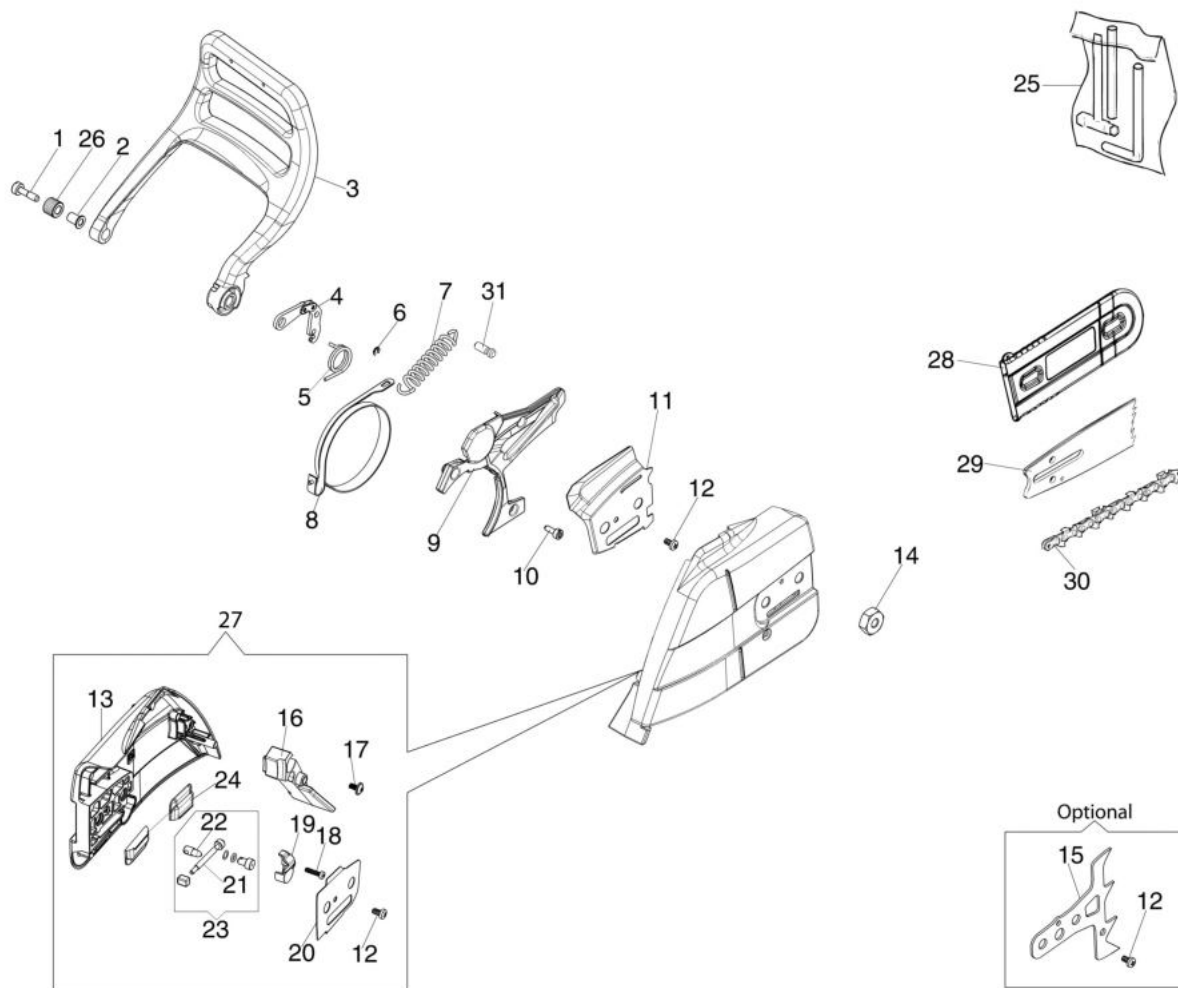

изображение Ignition system

Ref.Nu	Qty	Part number	Description	Validity from	Validity till	Notes	Bulletin
1	2	3891015R	Screw				
2	2	3916004R	Washer				
3	1	50050127	Spring				
4	1	50250003R	Ignition coil				
5	1	004000142R	Nut				
6	1	3833080R	Washer				
7	1	3916009R	Washer				
8	1	52012027	Pawl kit				
9	1	50250015R	Flywheel set				
10	1	50250030R	Flange				
11	1	3908036	Screw				
12	1	3918006	Washer				
13	1	50250043AR	Starter pulley				
14	4	3960017AR	Screw				
15	1	50250045R	Starter spring				
16	1	50250042R	Washer				
17	1	098000079R	Starter rope				
18	1	50170017R	Starter handle				
19	1	50250039BR	Starter assy				
20	3	3891046R	Screw				
21	1	50140052	Cap				
22	1	52010180	Cover				

изображение Tank and handle

Ref.Nu	Qty	Part number	Description	Validity from	Validity till	Notes	Bulletin
1	1	099900090R	Ring				
2	1	50072009R	Cap				
3	1	50250086R	Throttle cable				
4	2	52010066R	AV-mount				
5	2	3891036R	Screw				
6	2	50010061R	AV-mount				
7	1	50250103R	Cam				
8	1	50250097R	Throttle lever				
9	1	50250122R	Spring				
10	1	50250098R	Lever				
11	1	50250024R	Cover				
12	3	3960032R	Screw				
13	1	50252003BR	Tank				
14	1	50250148R	Tube				
15	1	4098377R	Band				
16	1	50010218R	Fuel filter				
17	2	50250032R	AV-mount				
18	1	50250165AR	Handle				
19	1	099900083B	Breather valve				
20	2	3891036R	Screw				
21	1	50250025R	Guard				
22	5	3893001R	Screw				