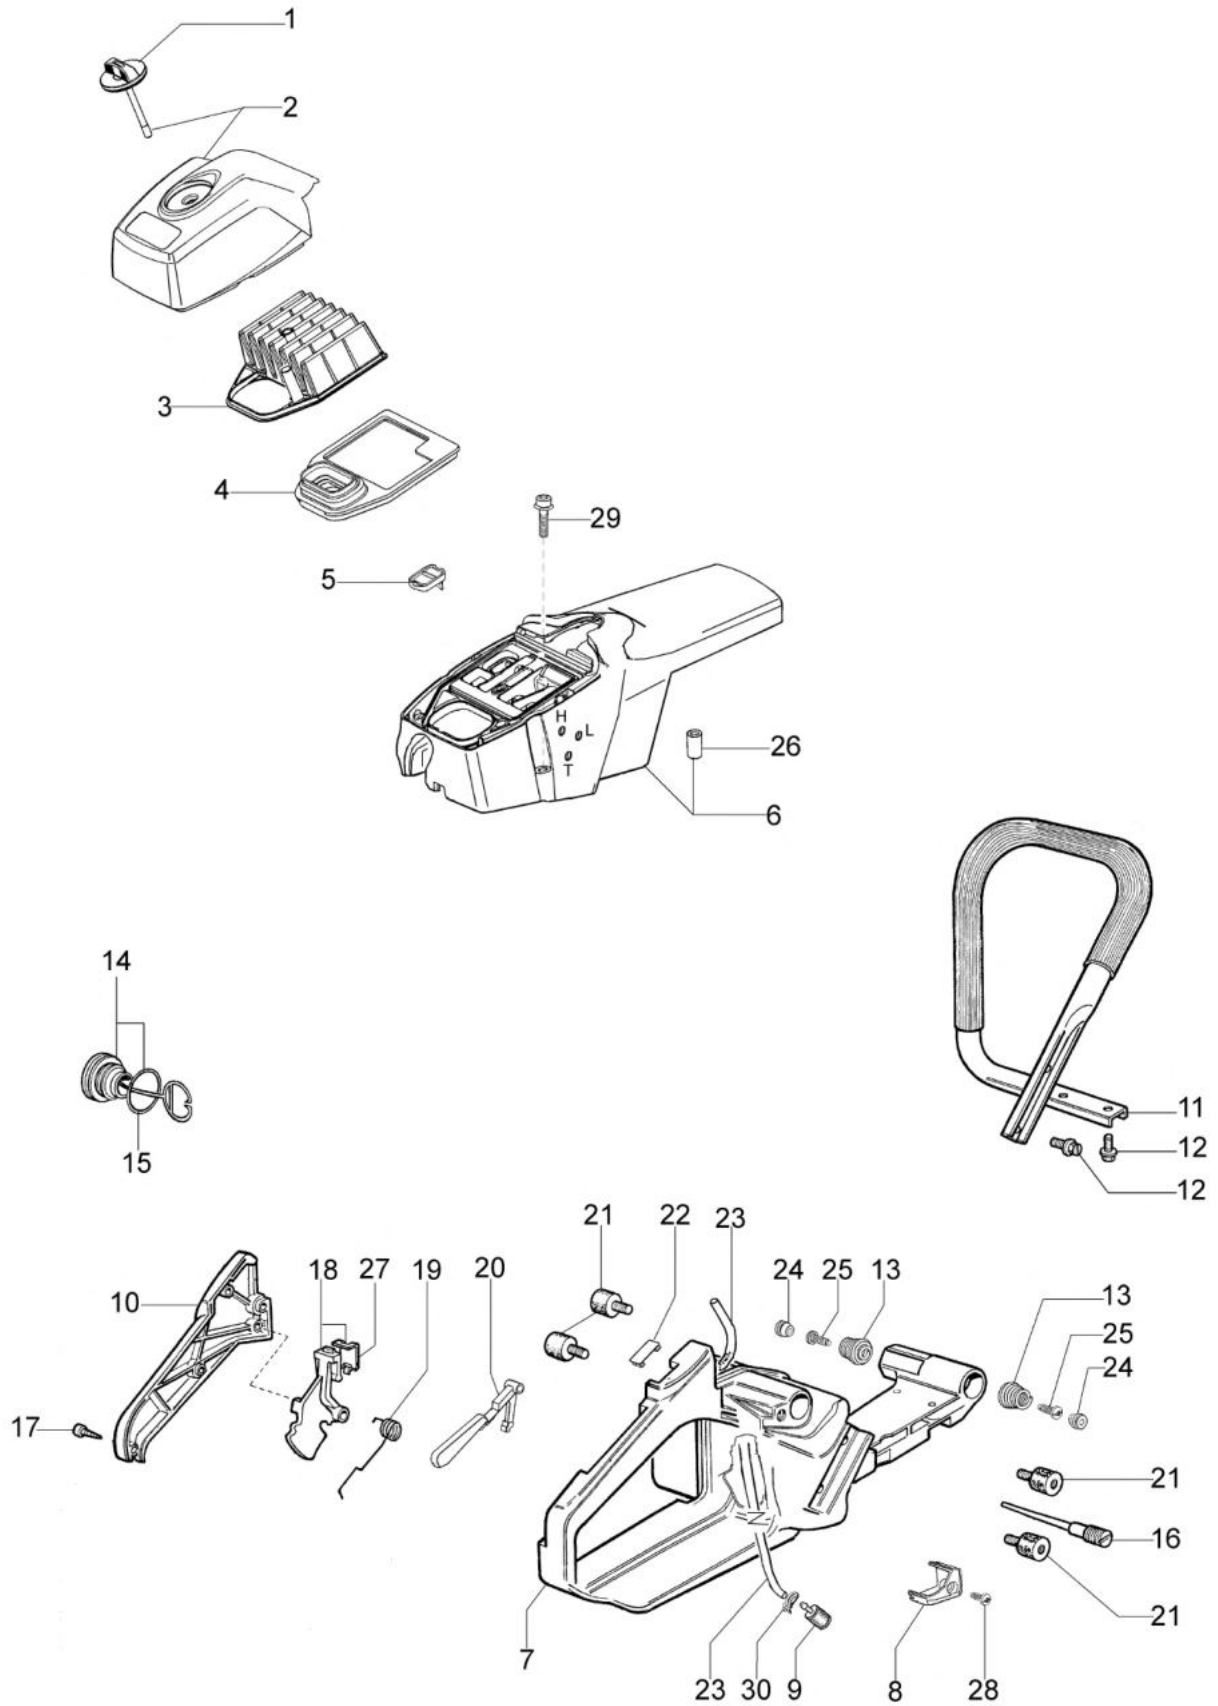

изображение Tank and air filter

Ref.Nu	Qty	Part number	Description	Validity from	Validity till	Notes	Bulletin
1	1	50200007R	Knob				
2	1	50200011BR	Air filter cover				
3	1	50200009AR	Air filter 60 micron (standard)				BT1-021-05/08, BT4-138-08/09
3	1	50200122R	Air filter 40 micron (optional)				BT1-021-05/08
4	1	50200010AR	Gasket				BT4-138-08/09
5	1	50200013R	Deflector				
6	1	50190025CR	Cylinder cover				
7	1	50200068AR	Fuel tank				
8	1	50200030R	Guard				
9	1	50010218R	Fuel filter				
10	1	50200063AR	Cover				
11	1	50200017R	Handle				
12	4	097000061AR	Screw				
13	2	50200024R	Spring				
14	1	50012008R	Cap				
15	1	099900090R	Ring				
16	1	099900083B	Breather valve				
17	3	3960040R	Screw				
18	1	50010157	Throttle lever				
19	1	097000028R	Spring				
20	1	50200025R	Lever				
21	4	097000038AR	AV-mount				
22	1	50200113R	Cap				
23	1	098000319R	Tube				
24	2	50200023R	Support				
25	2	3960099R	Screw				
26	1	50070126R	Spacer				
27	1	50010150R	Plate				
28	1	094600041AR	Screw				
29	3	3860096R	Screw				
30	1	4098377R	Band