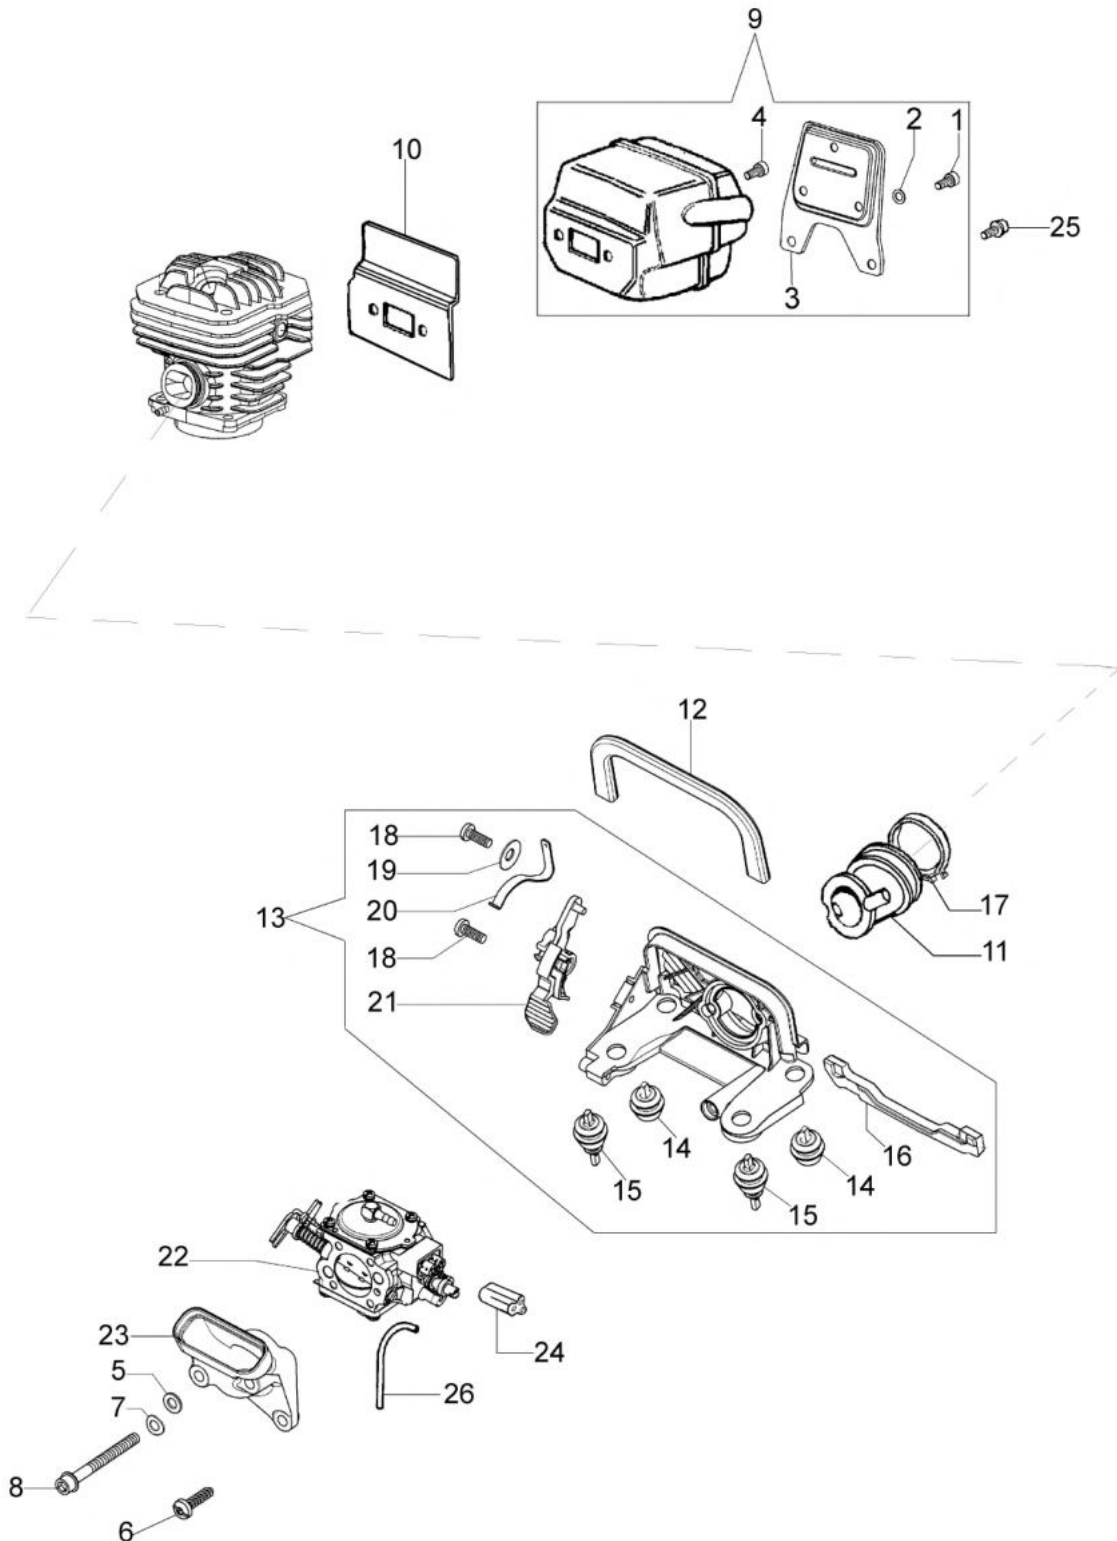

изображение Muffler and carburetor

Ref.Nu	Qty	Part number	Description	Validity from	Validity till	Notes	Bulletin
1	3	3801052R	Screw				
2	3	3033074	Washer				
3	1	097000342A	Cover				
4	2	3860095R	Screw				
5	2	3916005R	Washer				
6	1	3893060R	Screw				
7	2	3833073R	Washer				
8	2	3801067	Screw				
9	1	097000356A	Muffler				
10	1	097000094CR	Gasket				
11	1	097000043R	Manifold				
12	1	50200016R	Gasket				
13	1	50202040R	Complete support				
14	2	50200117R	AV-mount				
15	2	50200034R	AV-mount				
16	1	50200038R	Gasket				
17	1	50200015AR	Band				
18	2	50030272	Screw				
19	1	3057005R	Washer				
20	1	50200031R	Band				
21	1	50200026R	Lever				
22	1	2318795AR	Carburetor WJ-121				
23	1	50200033AR	Filter support				
24	1	52010370A	Screw guide				
25	2	097000092AR	Screw				
26	1	094600126	Tube