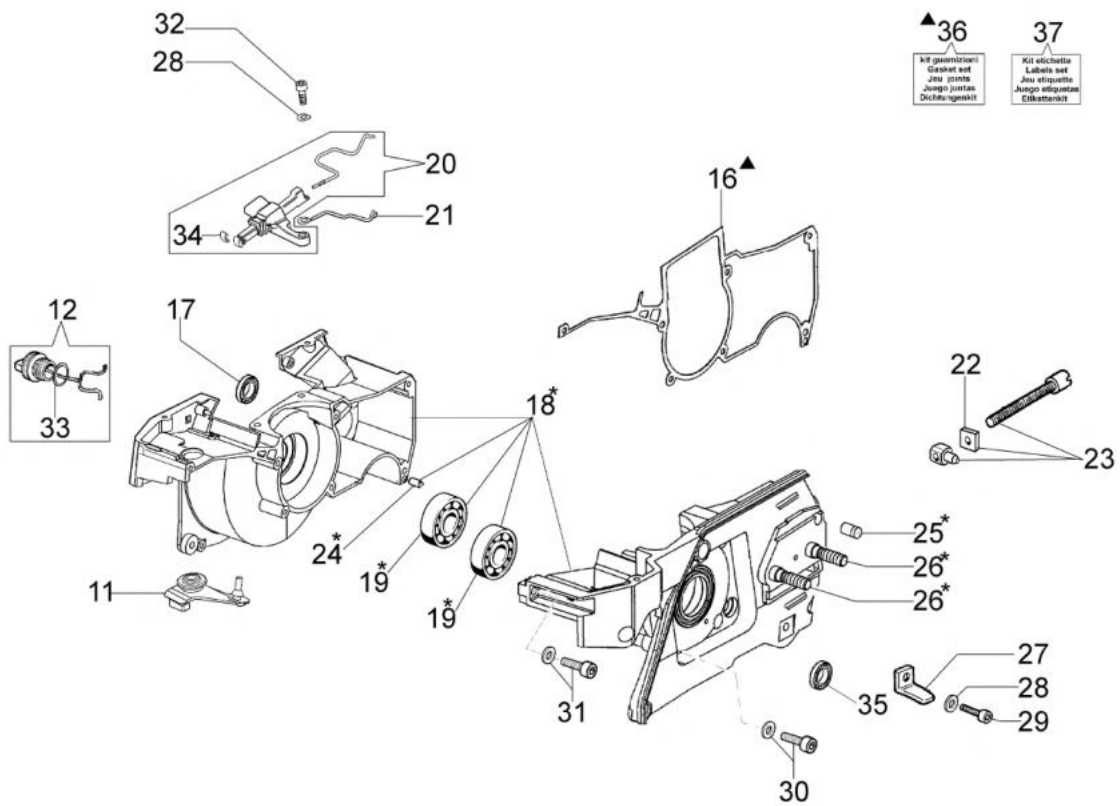

изображение Engine and crankcase

Ref.Nu	Qty	Part number	Description	Validity from	Validity till	Notes	Bulletin
1	1	3055118	Spark plug				
2	4	005100906AR	Screw				
3	4	3833076	Washer				
4	1	50010215R	Decompressor				
5	2	097000055R	Piston ring Ø50				
6	1	094500007R	Piston pin				
7	2	007201198R	Ring				
8	1	097000205B	Piston assy Ø50				
9	1	097000206D	Complete cylinder				
10	1	52010458AR	Gasket				
11	1	50200124R	Bush				
12	1	097000135R	Cap				
13	1	026400017R	Bearing				
14	1	097000001R	Crankshaft				
15	1	094500028R	Key				
16	1	097000215A	Gasket set				
17	1	094500004R	Seal ring				
18	1	50192024BR	Crankcase				
19	2	099900006R	Bearing				
20	1	50202039	Throttle rod kit				
21	1	50200089R	Cable				
22	1	098000076	Clamp				
23	1	099900368B	Chain tensioner screw kit				
24	2	3023008R	Plug				
25	1	097000229R	Breather valve				
26	2	097000080BR	Stud				
27	1	50250226R	Clamp				
28	1	3833073R	Washer				
29	1	006000251R	Screw				
30	4	005100988BR	Screw				
31	1	61072017	Screw				
32	1	3801010R	Screw				
33	1	099900090R	Ring				
34	1	52010134R	Plate				
35	1	099900014R	Seal ring				
36	1	097000215A	Gasket set				
37	1	50192022	Labels kit				

изображение Clutch and brake

Ref.Nu	Qty	Part number	Description	Validity from	Validity till	Notes	Bulletin
42	1	30629002A	Chain .3/8" x .058" (1,5mm) - 72 links				
42	1	001000754R	Chain .3/8" x .058" (1,5mm)				
42		001001134R	Chain .3/8" x .058" (1,5mm)				