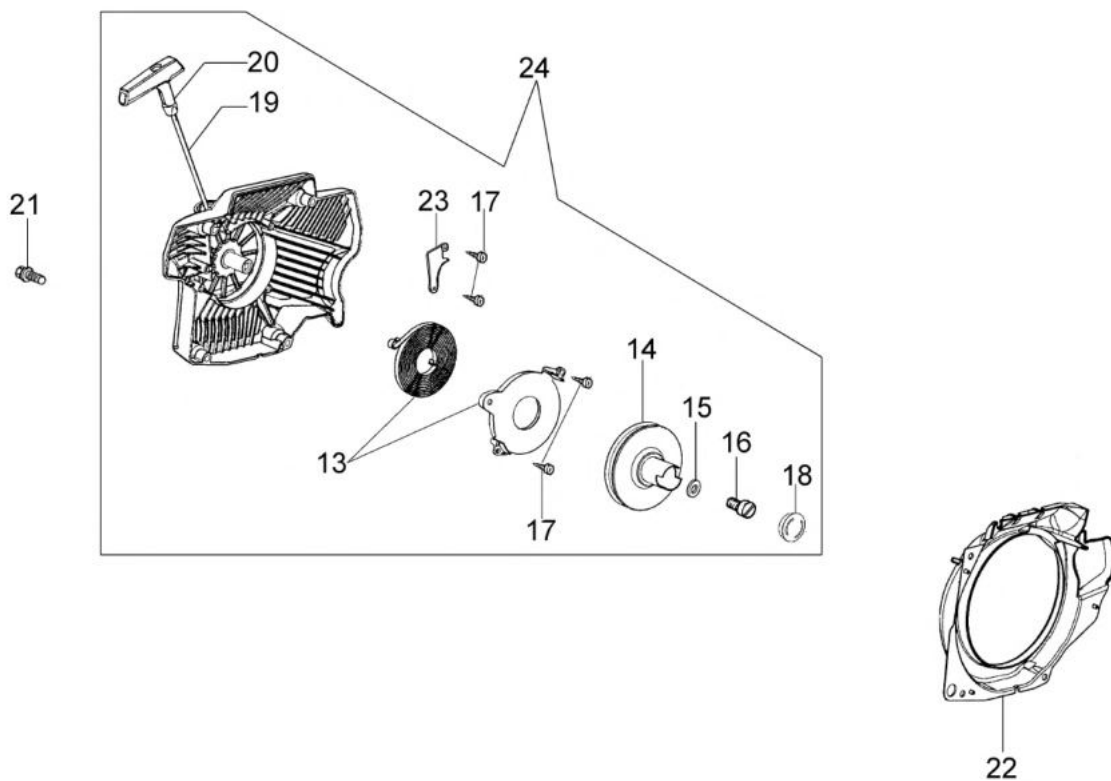

изображение Engine and crankcase

Ref.Nu	Qty	Part number	Description	Validity from	Validity till	Notes	Bulletin
1	1	3055118	Spark plug				
2	4	005100906AR	Screw				
3	4	3833076	Washer				
4	1	50010215R	Decompressor				
5	2	097000055R	Piston ring Ø50				
6	1	094500007R	Piston pin				
7	2	007201198R	Ring				
8	1	097000205B	Piston assy Ø50				
9	1	097000206D	Complete cylinder				
10	1	52010458AR	Gasket				
11	1	50200124R	Bush				
12	1	097000135R	Cap				
13	1	026400017R	Bearing				
14	1	097000001R	Crankshaft				
15	1	094500028R	Key				
16	1	097000215A	Gasket set				
17	1	094500004R	Seal ring				
18	1	50192024BR	Crankcase				
19	2	099900006R	Bearing				
20	1	50202039	Throttle rod kit				
21	1	50200089R	Cable				
22	1	098000076	Clamp				
23	1	099900368B	Chain tensioner screw kit				
24	2	3023008R	Plug				
25	1	097000229R	Breather valve				
26	2	097000080BR	Stud				
27	1	50250226R	Clamp				
28	1	3833073R	Washer				
29	1	006000251R	Screw				
30	4	005100988BR	Screw				
31	1	61072017	Screw				
32	1	3801010R	Screw				
33	1	099900090R	Ring				
34	1	52010134R	Plate				
35	1	099900014R	Seal ring				
36	1	097000215A	Gasket set				
37	1	50192022	Labels kit				

изображение Clutch and brake

Ref.Nu	Qty	Part number	Description	Validity from	Validity till	Notes	Bulletin
42	1	30629002A	Chain .3/8" x .058" (1,5mm) - 72 links				
42	1	001000754R	Chain .3/8" x .058" (1,5mm)				
42		001001134R	Chain .3/8" x .058" (1,5mm)				