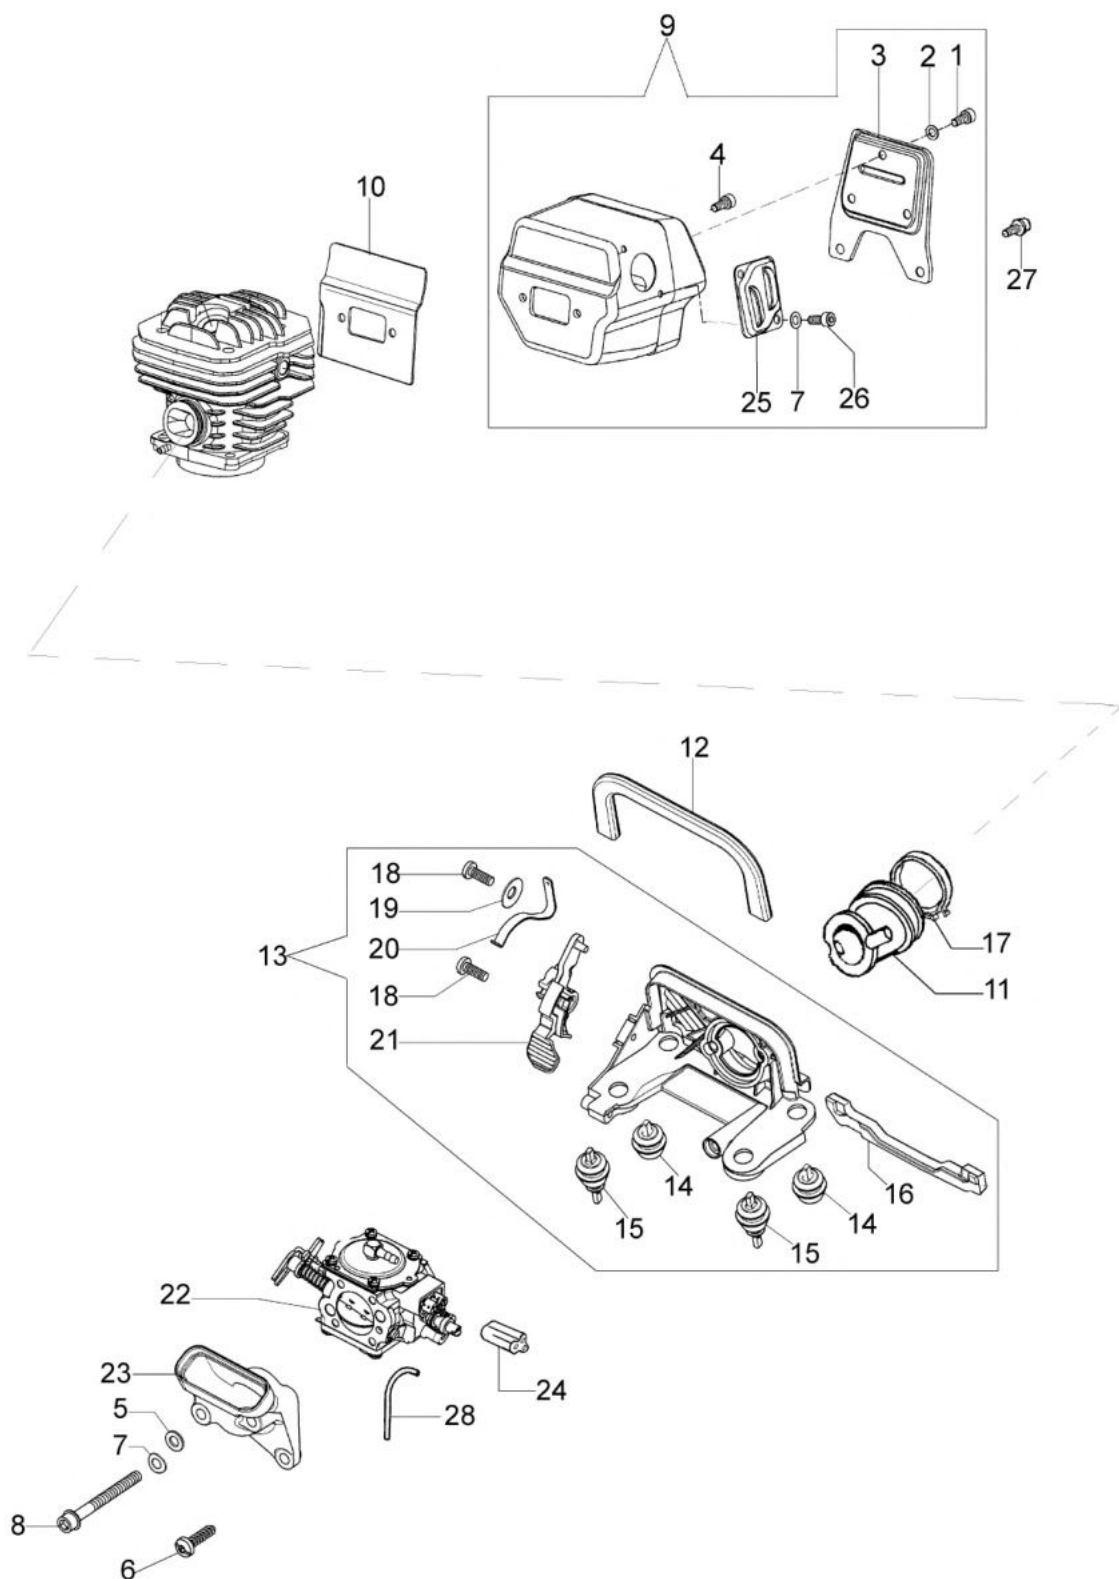

изображение Muffler and carburetor

Ref.Nu	Qty	Part number	Description	Validity from	Validity till	Notes	Bulletin
1	3	3801052R	Screw				
2	3	3033074	Washer				
3	1	097000342A	Cover				
4	2	3860095R	Screw				
5	2	3916005R	Washer				
6	1	3893060R	Screw				
7	4	3833073R	Washer				
8	2	3801067	Screw				
9	1	52010441A	Muffler				
10	1	097000094CR	Gasket				
11	1	098000010	Manifold				
12	1	50200016R	Gasket				
13	1	50202040R	Complete support				
14	2	50200117R	AV-mount				
15	2	50200034R	AV-mount				
16	1	50200038R	Gasket				
17	1	50200015AR	Band				
18	2	50030272	Screw				
19	1	3057005R	Washer				
20	1	50200031R	Band				
21	1	50200026R	Lever				
22	1	2318795AR	Carburetor WJ-121				
23	1	50200033AR	Filter support				
24	1	52010370A	Screw guide				
25	1	098000133	Deflector				
26	2	005100913B	Screw				
27	2	097000092AR	Screw				
28	1	094600126	Tube