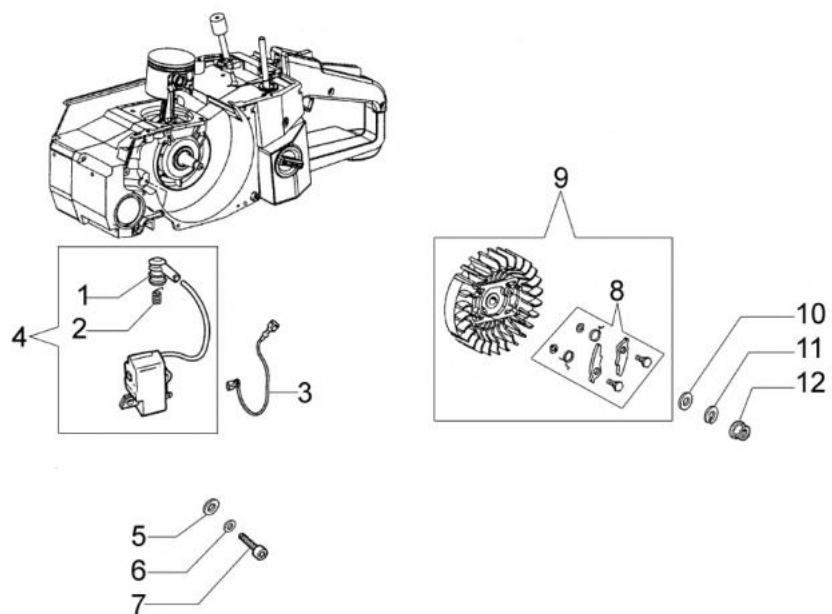

## изображение Engine and crankcase

Ref.Nu	Qty	Part number	Description	Validity from	Validity till	Notes	Bulletin
1	1	3055118	Spark plug				
2	4	005100906AR	Screw				
3	4	3833076	Washer				
4	1	50010215R	Decompressor				
5	2	098000004R	Piston ring Ø52				
6	1	094500007R	Piston pin				
7	2	007201198R	Ring				
8	1	098000312B	Piston assy Ø52				
9	1	50102012F	Complete cylinder				
10	1	52010458AR	Gasket				
11	1	50200124R	Bush				
12	1	50012008R	Cap				
13	1	006000010	Bearing				
14	1	098000001R	Crankshaft				
15	1	094500028R	Key				
16	1	097000215A	Gasket set				
17	1	094500004R	Seal ring				
18	1	50202033CR	Crankcase				
19	2	099900006R	Bearing				
20	1	50202039	Throttle rod kit				
21	1	50200089R	Cable				
22	1	098000076	Clamp				
23	1	099900368B	Chain tensioner screw kit				
24	2	3023008R	Plug				
25	1	097000229R	Breather valve				
26	2	097000080BR	Stud				
27	1	50250226R	Clamp				
28	2	3833073R	Washer				
29	1	006000251R	Screw				
30	4	005100988BR	Screw				
31	1	61072017	Screw				
32	1	3801010R	Screw				
33	1	099900090R	Ring				
34	1	52010134R	Plate				
35	1	099900014R	Seal ring				
36	1	097000215A	Gasket set				
37	1	50202031	Labels kit				

## изображение Clutch and brake

---

Ref.Nu	Qty	Part number	Description	Validity from	Validity till	Notes	Bulletin
42	1	30629002A	Chain .3/8" x .058" (1,5mm) - 72 links				
42		001001134R	Chain .3/8" x .058" (1,5mm)				
42	1	001000754R	Chain .3/8" x .058" (1,5mm)				