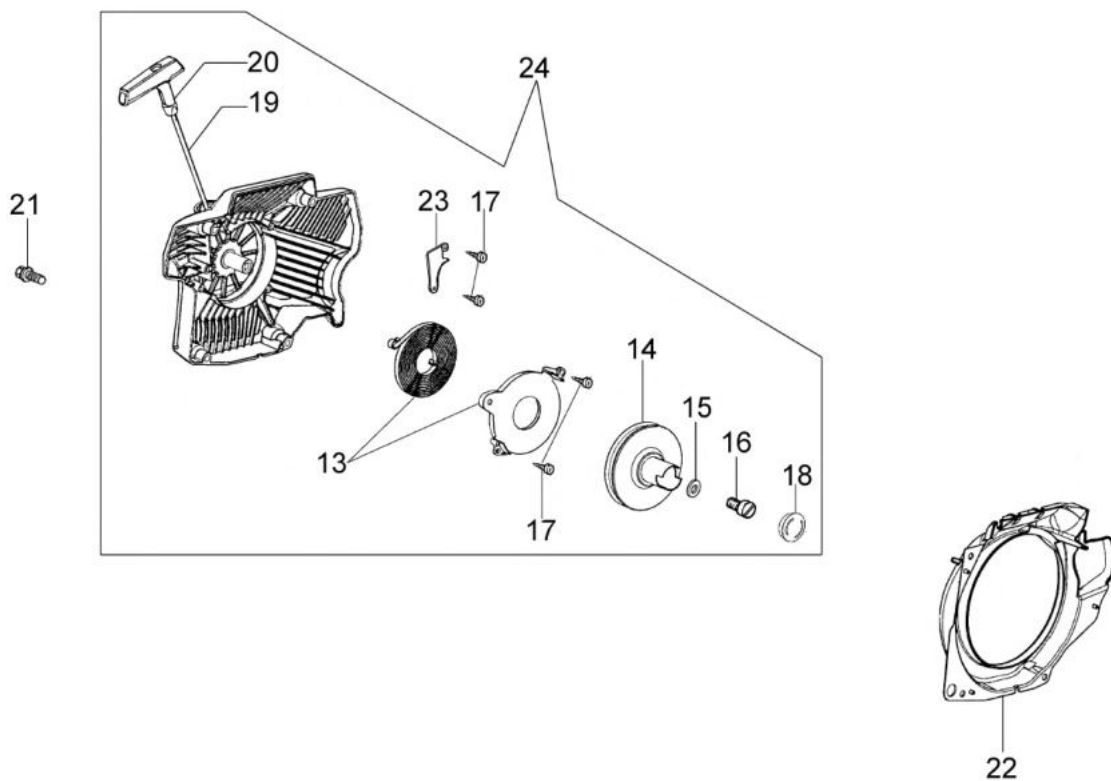

## изображение Engine and crankcase

Ref.Nu	Qty	Part number	Description	Validity from	Validity till	Notes	Bulletin
1	1	3055118	Spark plug				
2	4	005100906AR	Screw				
3	4	3833076	Washer				
4	1	50010215R	Decompressor				
5	2	098000004R	Piston ring Ø52				
6	1	094500007R	Piston pin				
7	2	007201198R	Ring				
8	1	098000312B	Piston assy Ø52				
9	1	50102012F	Complete cylinder				
10	1	52010458AR	Gasket				
11	1	50200124R	Bush				
12	1	50012008R	Cap				
13	1	006000010	Bearing				
14	1	098000001R	Crankshaft				
15	1	094500028R	Key				
16	1	097000215A	Gasket set				
17	1	094500004R	Seal ring				
18	1	50202033CR	Crankcase				
19	2	099900006R	Bearing				
20	1	50202039	Throttle rod kit				
21	1	50200089R	Cable				
22	1	098000076	Clamp				
23	1	099900368B	Chain tensioner screw kit				
24	2	3023008R	Plug				
25	1	097000229R	Breather valve				
26	2	097000080BR	Stud				
27	1	50250226R	Clamp				
28	2	3833073R	Washer				
29	1	006000251R	Screw				
30	4	005100988BR	Screw				
31	1	61072017	Screw				
32	1	3801010R	Screw				
33	1	099900090R	Ring				
34	1	52010134R	Plate				
35	1	099900014R	Seal ring				
36	1	097000215A	Gasket set				
37	1	50202031	Labels kit				

## изображение Clutch and brake

---

Ref.Nu	Qty	Part number	Description	Validity from	Validity till	Notes	Bulletin
42	1	30629002A	Chain .3/8" x .058" (1,5mm) - 72 links				
42		001001134R	Chain .3/8" x .058" (1,5mm)				
42	1	001000754R	Chain .3/8" x .058" (1,5mm)				