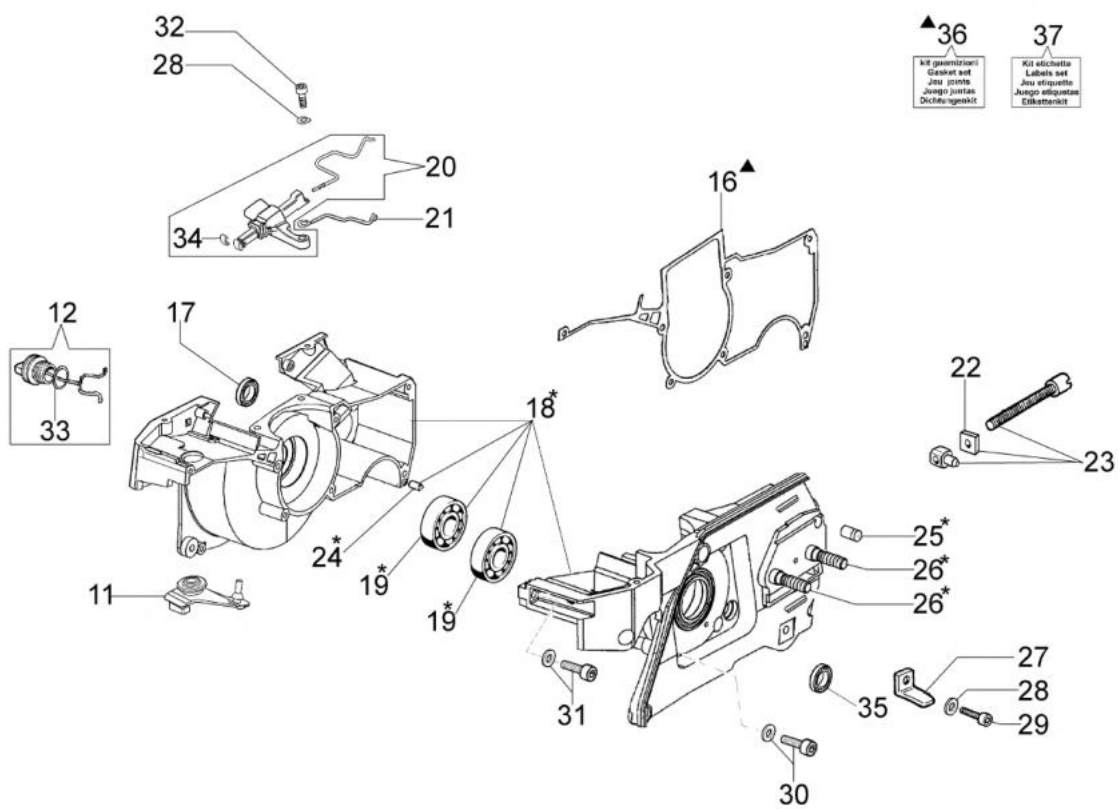

## изображение Engine and crankcase

Ref.Nu	Qty	Part number	Description	Validity from	Validity till	Notes	Bulletin
1	1	3055118	Spark plug				
2	4	005100906AR	Screw				
3	4	3833076	Washer				
4	1	50010215R	Decompressor				
5	2	098000004R	Piston ring Ø52				
6	1	094500007R	Piston pin				
7	2	007201198R	Ring				
8	1	098000312B	Piston assy Ø52				
9	1	50102012F	Complete cylinder				
10	1	52010458AR	Gasket				
11	1	50200124R	Bush				
12	1	50012008R	Cap				
13	1	006000010	Bearing				
14	1	098000001R	Crankshaft				
15	1	094500028R	Key				
16	1	097000215A	Gasket set				
17	1	094500004R	Seal ring				
18	1	50202033CR	Crankcase				
19	2	099900006R	Bearing				
20	1	50202039	Throttle rod kit				
21	1	50200089R	Cable				
22	1	098000076	Clamp				
23	1	099900368B	Chain tensioner screw kit				
24	2	3023008R	Plug				
25	1	097000229R	Breather valve				
26	2	097000080BR	Stud				
27	1	50250226R	Clamp				
28	2	3833073R	Washer				
29	1	006000251R	Screw				
30	4	005100988BR	Screw				
31	1	61072017	Screw				
32	1	3801010R	Screw				
33	1	099900090R	Ring				
34	1	52010134R	Plate				
35	1	099900014R	Seal ring				
36	1	097000215A	Gasket set				
37	1	50202031	Labels kit				

## изображение Clutch and brake

---

Ref.Nu	Qty	Part number	Description	Validity from	Validity till	Notes	Bulletin
42	1	30629002A	Chain .3/8" x .058" (1,5mm) - 72 links				
42		001001134R	Chain .3/8" x .058" (1,5mm)				
42	1	001000754R	Chain .3/8" x .058" (1,5mm)				