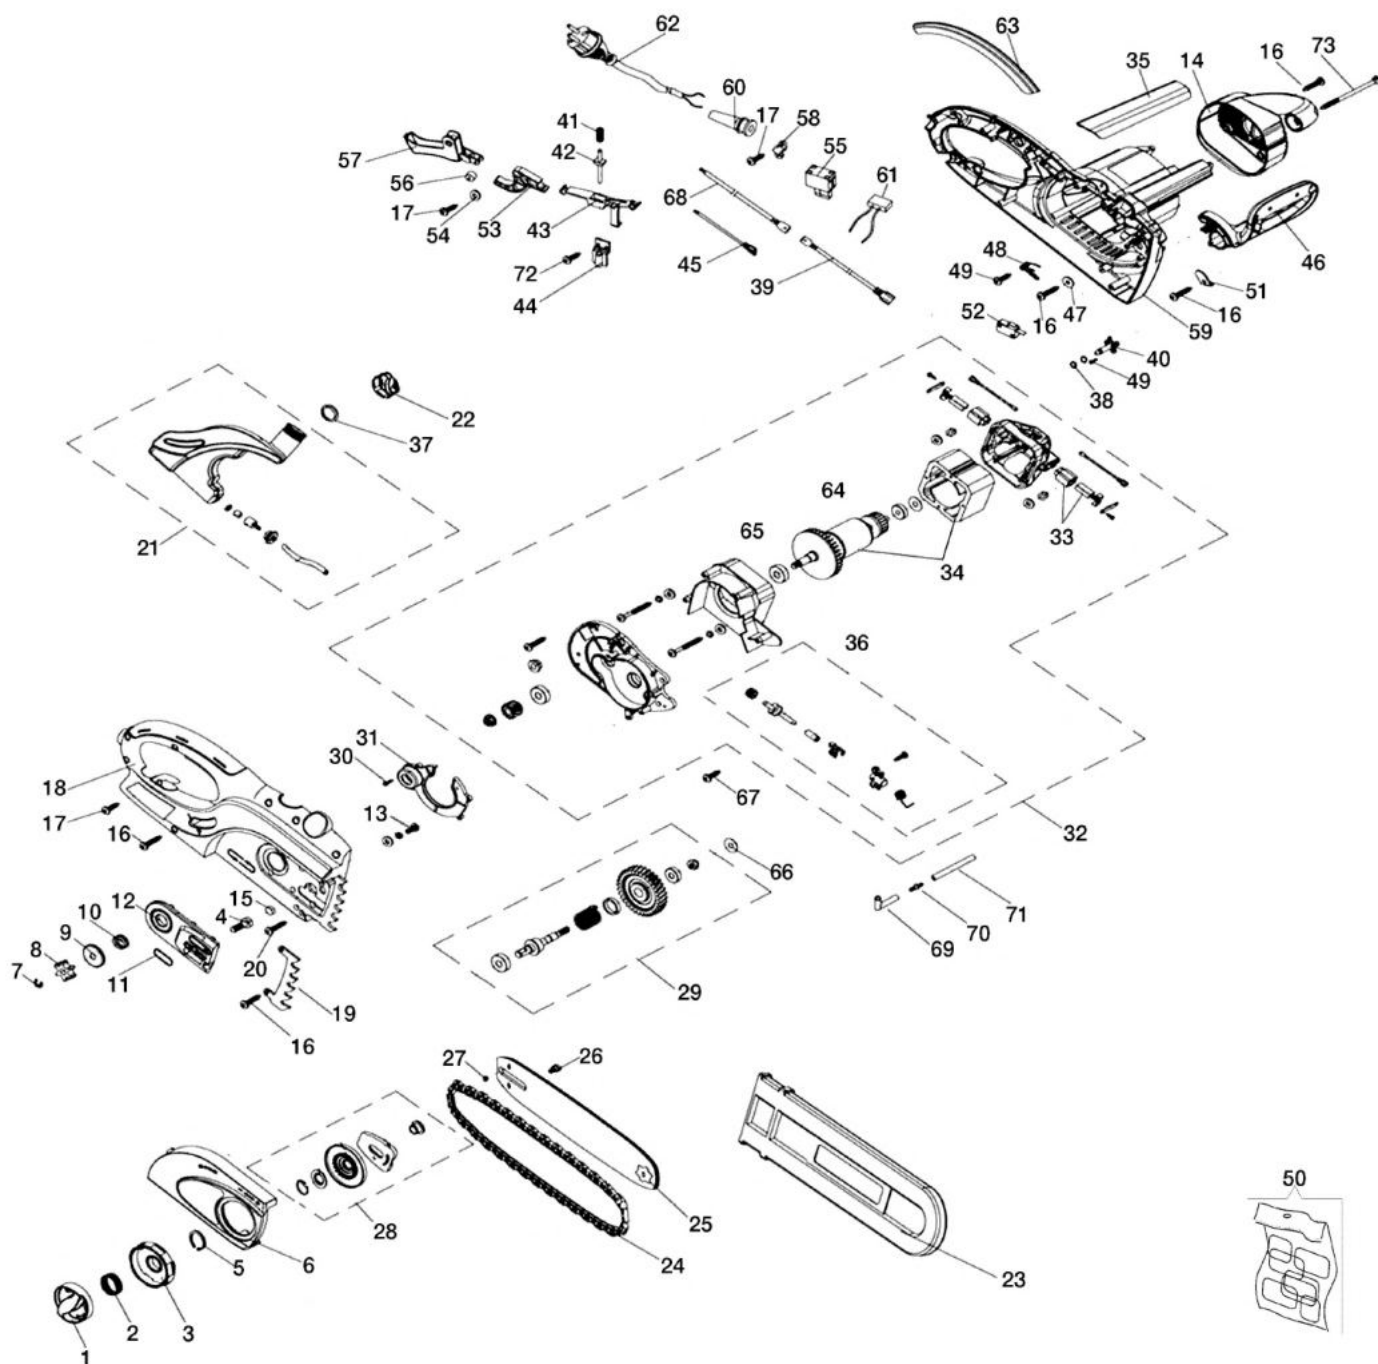

GS 200 E Electricsaw

Документы

[Complete illustrated parts list](#)

изображение Complete illustrated parts list

Ref.Nu	Qty	Part number	Description	Validity from	Validity till	Notes	Bulletin
1	1	51030040	Knob				
2	1	YT000001	Spring				
3	1	51030081	Support				
4	1	YT000054	Screw				
5	1	YT000003	Ring				
6	1	51030038	Chain cover				
7	1	YT000004	Snap ring				
8	1	YT000005	Sprocket				
9	1	YT000006	Oil seal				
10	1	YT000007	Spring				
11	1	YT000008	Oil seal				
12	1	YT000009	Support				
13	6	YT000010	Screw				
14	1	51030036	Cover				
15	1	YT000012	Buffer				
16	16	094600041AR	Screw				
17	4	YT000014	Screw				
18	1	51030080	Right cover				
19	1	YT000015	Plate				
20	1	YT000016	Screw				
21	1	YT000017	Tank				
22	1	51030037	Tank cap				
23	1	1144043R	Bar cover - 40 cm				
24	1	30629018A	Chain .3/8" x .050" (1,3mm)				
25	1	50052012R	Bar 16" - 41 cm				
26	1	YT000020	Chain tensioner screw				
27	1	YT000019	Ring				
28	1	YT000021	Chain tensioner kit				
29	1	YT000022	Crankshaft set				
30	4	YT000023	Screw				
31	1	YT000024	Dust shield				
32	1	YT000025	Electric motor				
33	2	51030147	Complete brush				
34	1	51030146	Stator kit				
35	1	51030041	Guard				
36	1	YT000029	Pump assy				
37	1	YT000055	Washer				
38	2	YT000031	Ring				
39	1	YT000032	Wire				
40	1	YT000033	Connector				
41	1	YT000034	Spring				
42	1	YT000035	Brake rod				
43	1	YT000036	Support				
44	1	YT000037	Governor				
45	1	YT000061	Wire				