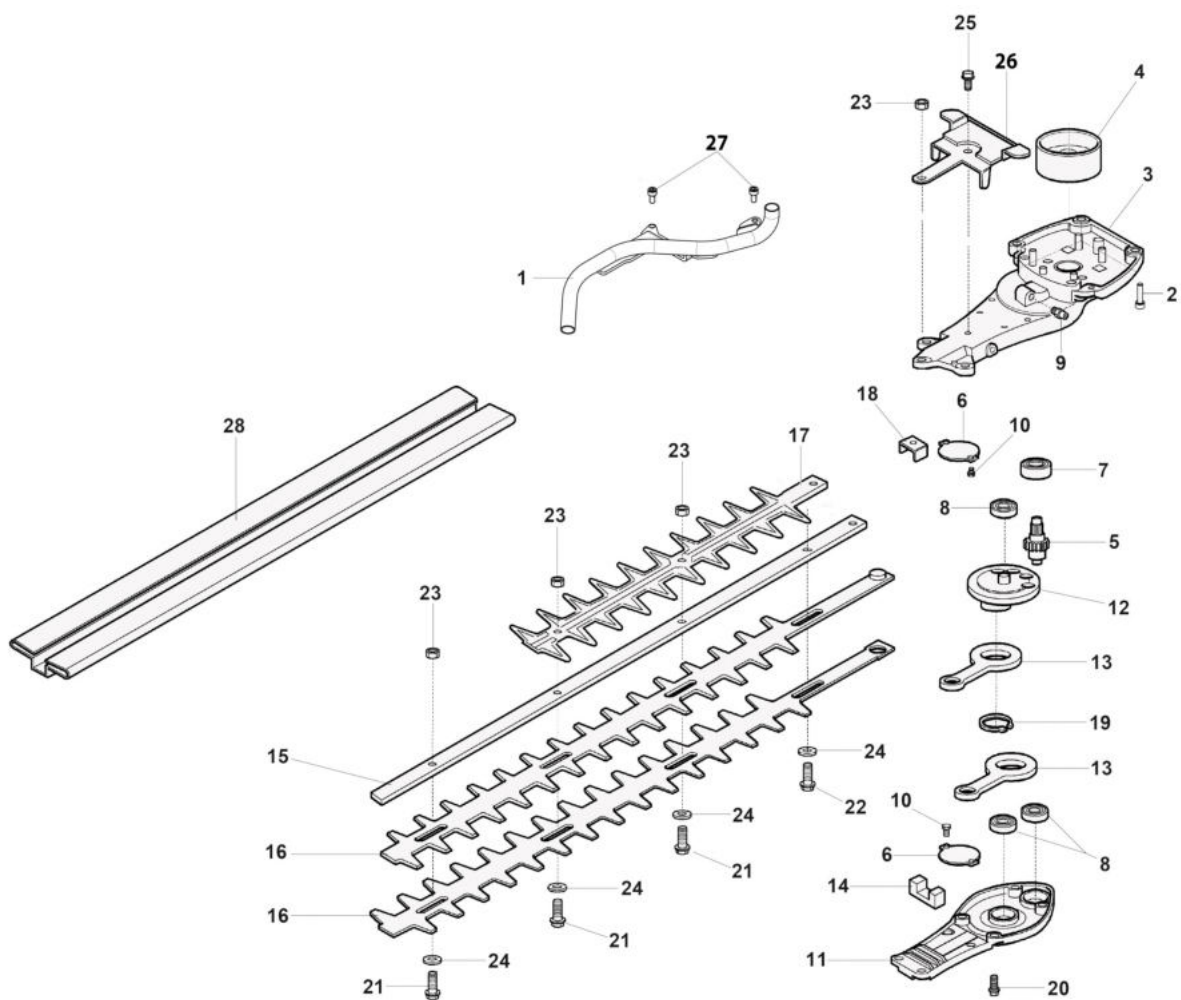

изображение Blades assy

Ref.Nu	Qty	Part number	Description	Validity from	Validity till	Notes	Bulletin
1	1	58090028BR	Exhaust pipe				
2	3	3801011R	Screw				
3	1	W58070012R	Upper case				
4	1	W58070011R	Clutch drum				
5	1	W58040005	Sprocket				
6	2	W58040006	Plate				
7	1	W58040007R	Bearing				
8	3	W58040008R	Bearing				
9	1	W58040009	Nipple				
10	1	W58040010	Screw				
11	1	W58040011	Cover				
12	1	W58040012	Chain sprocket				
13	2	W58040013R	Connecting rod				
14	1	W58040014	Felt				
15	1	W58040015	Blade guide 600mm				
16	2	W58070005R	Blade 600mm				
17	1	W58040082	Guard				
18	1	W58040018	Plate				
19	1	W58040019	Ring				
20	6	W58070013R	Screw				
21	3	W58040021R	Screw				
22	1	W58040022	Screw				
23	4	W58040023R	Nut				
24	4	W58040024R	Washer				
25	1	W58070010R	Screw				
26	1	W58040029	Bracket				
27	2	3801052R	Screw				
28	1	W58040028	Guard