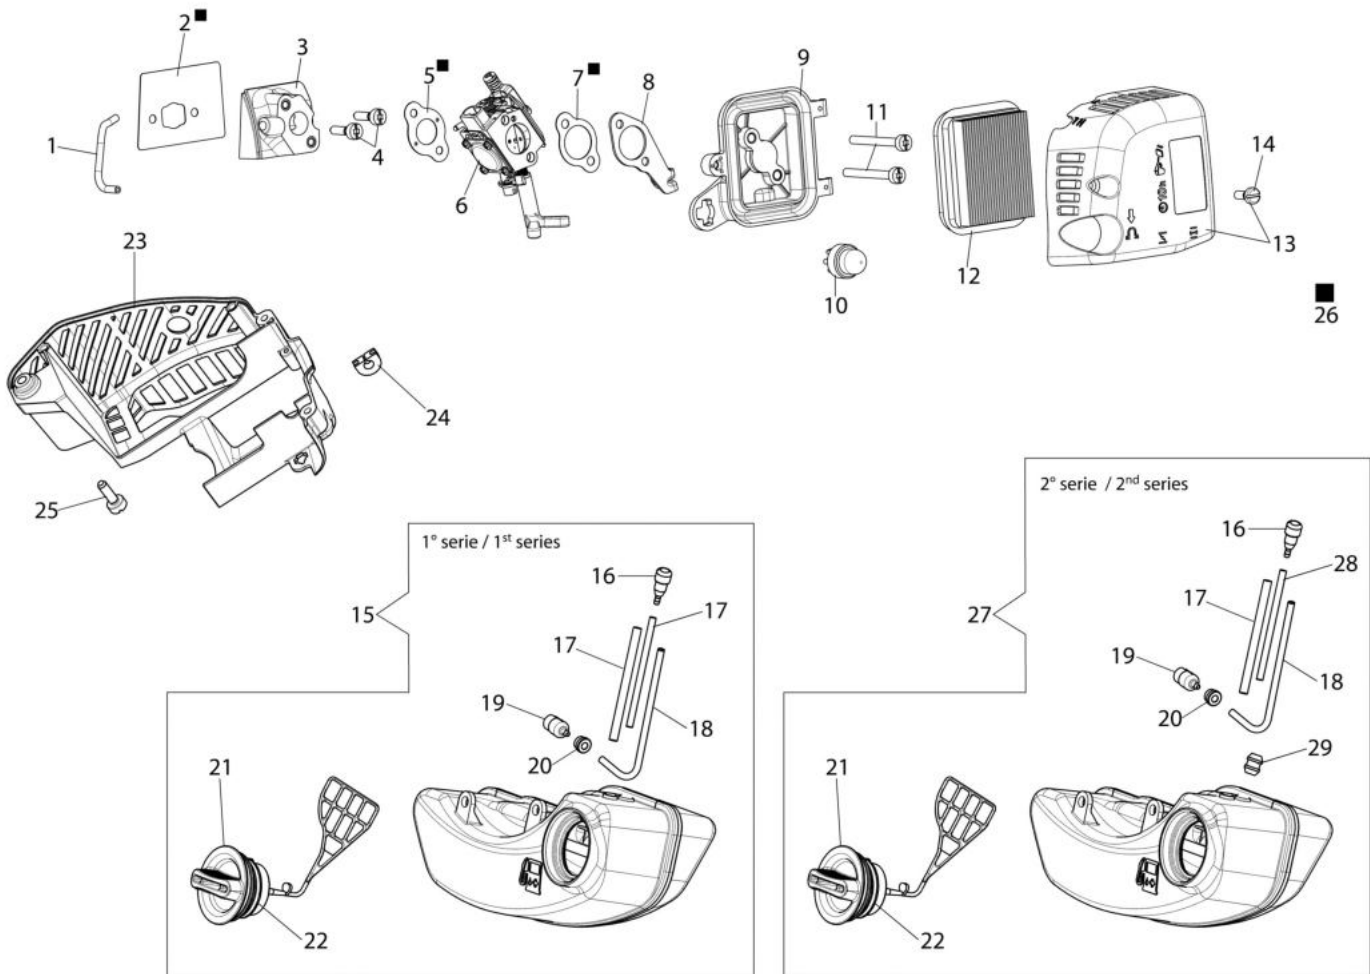

изображение Tank and air filter

Ref.Nu	Qty	Part number	Description	Validity from	Validity till	Notes	Bulletin
1	1	58090060R	Tube				
2	1	58090039AR	Gasket				
3	1	58090040R	Flange				
4	2	3891048R	Screw				
5	1	61200196AR	Gasket				
6	1	2318008CR	Carburetor				
7	1	56570058R	Gasket				
8	1	58090044AR	Bracket				
9	1	58092007BR	Air filter support set				
10	1	2318817R	Air purge				
11	2	3891063R	Screw				
12	1	61170016R	Air filter				
13	1	58090097	Air filter cover				
14	1	58070223R	Screw				
15	1	58090100A	Complete tank		SN.4840171035		BT6-125-06/20
16	1	61070011AR	Breather valve				
17	2	50080134R	Tube		SN.4840171035		BT6-125-06/20
17	1	50080134R	Tube	SN.4840171036			BT6-125-06/20
18	1	3073023AR	Tube				
19	1	094600450R	Fuel filter				
20	1	58070179AR	Washer				
21	1	50072009R	Cap				
22	1	099900090R	Ring				
23	2	58090009AR	Lower cover				
24	1	005000347AR	Grommet				
25	1	3891038R	Screw				
26	1	58090098	Gasket set				
27	1	58090100A	Complete tank	SN.4840171036			BT6-125-06/20
28	1	61380111R	Breather fuel pipe	SN.4840171036			BT6-125-06/20
29	1	4161211R	Bush	SN.4840171036			BT6-125-06/20