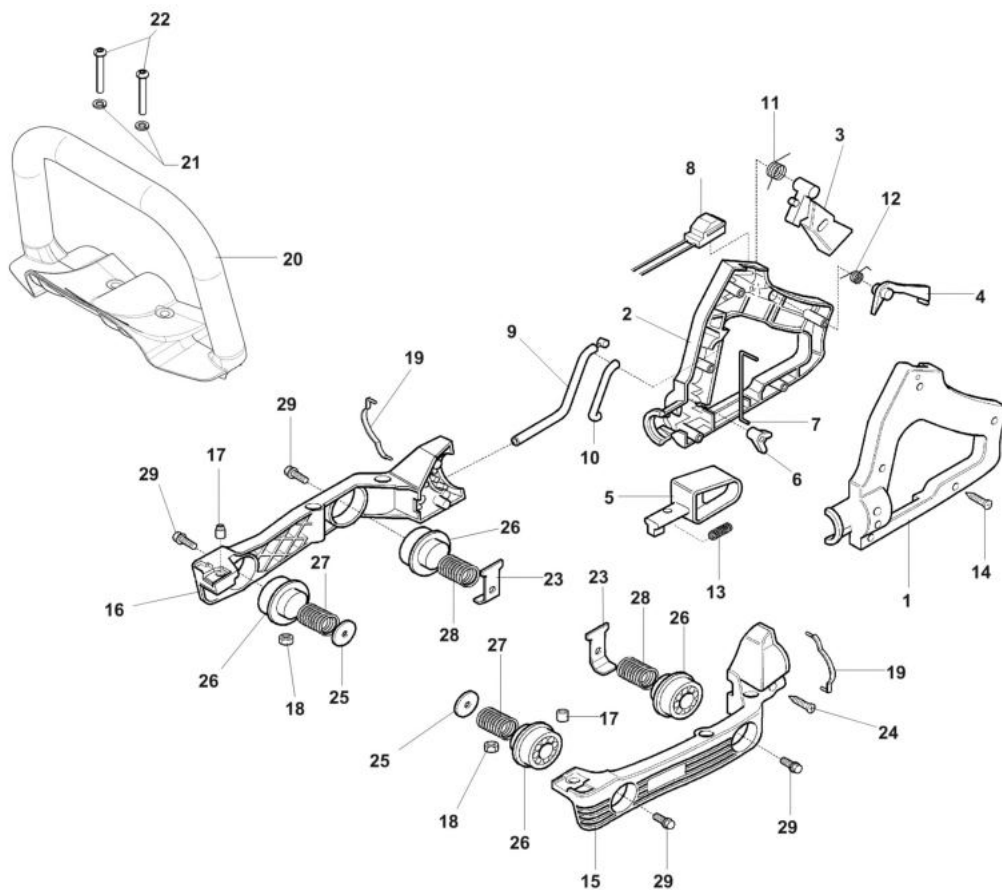

изображение Handle

Ref.Nu	Qty	Part number	Description	Validity from	Validity till	Notes	Bulletin
1	1	W58040032	Half grip left				
2	1	W58040033	Half grip right				
3	1	W58040034	Throttle lever				
4	1	W58040035	Lever				
5	1	W58040036	Lever				
6	1	W58040037	Pin				
7	1	W58040038	Throttle rod				
8	1	W58070014R	Switch				
9	1	W58070015R	Throttle cable				
10	1	W58040041	Spacer				
11	1	W58040042	Spring				
12	1	W58040043	Spring				
13	1	W58040044	Spring				
14	5	W58040045	Screw				
15	1	W58040046	Support left				
16	1	W58040047	Support right				
17	2	W58040048	Spacer				
18	2	W58040023R	Nut				
19	2	W58040050	Gasket				
20	1	58090035BR	Front handle				
21	2	3819010R	Washer				
22	2	3901088R	Screw				
23	2	W58040063	Support				
24	3	W58040055	Screw				
25	1	W58040064	Washer				
26	4	W58040057R	Spring support				
27	2	W58040058R	Spring				
28	2	W58040059R	Spring				
29	4	W58040025	Screw