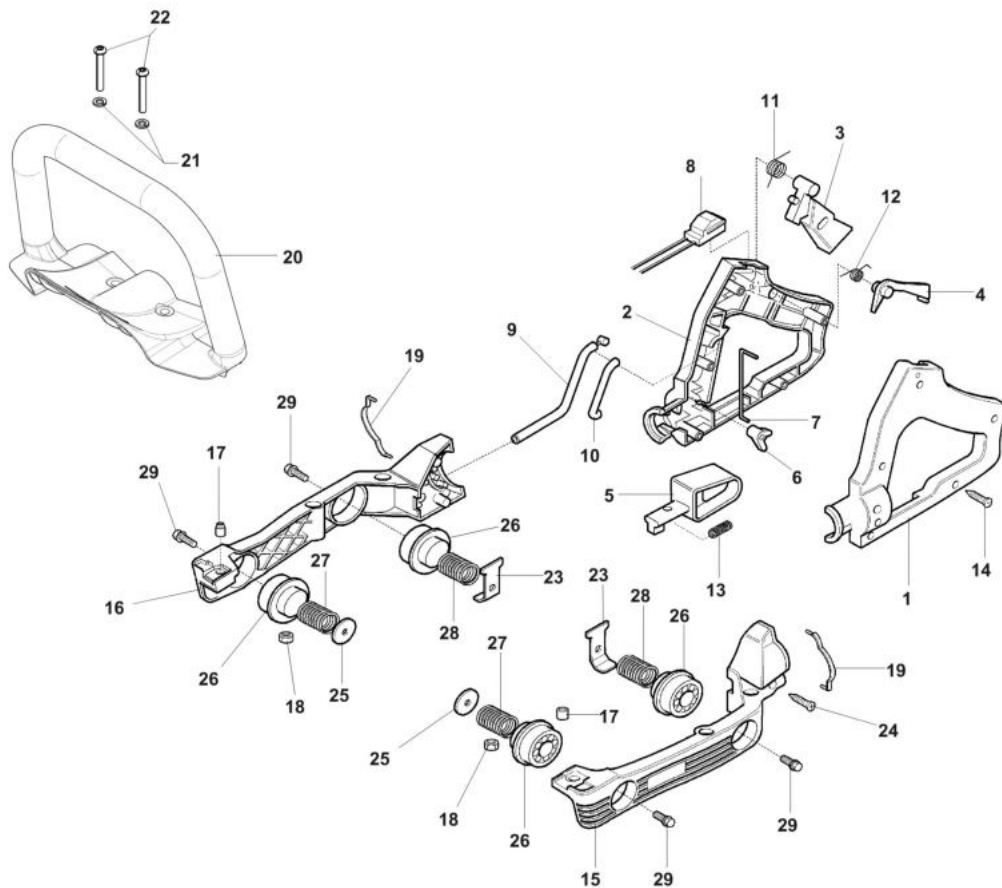

изображение Handle

Ref.Nu	Qty	Part number	Description	Validity from	Validity till	Notes	Bulletin
1	1	W58040032	Half grip left				
2	1	W58040033	Half grip right				
3	1	W58040034	Throttle lever				
4	1	W58040035	Lever				
5	1	W58040036	Lever				
6	1	W58040037	Pin				
7	1	W58040038	Throttle rod				
8	1	W58070014R	Switch				
9	1	W58070015R	Throttle cable				
10	1	W58040041	Spacer				
11	1	W58040042	Spring				
12	1	W58040043	Spring				
13	1	W58040044	Spring				
14	5	W58040045	Screw				
15	1	W58040046	Support left				
16	1	W58040047	Support right				
17	2	W58040048	Spacer				
18	2	W58040023R	Nut				
19	2	W58040050	Gasket				
20	1	58090035BR	Front handle				
21	2	3819010R	Washer				
22	2	3901088R	Screw				
23	2	W58040063	Support				
24	3	W58040055	Screw				
25	1	W58040064	Washer				
26	4	W58040057R	Spring support				
27	2	W58040058R	Spring				
28	2	W58040059R	Spring				
29	4	W58040025	Screw