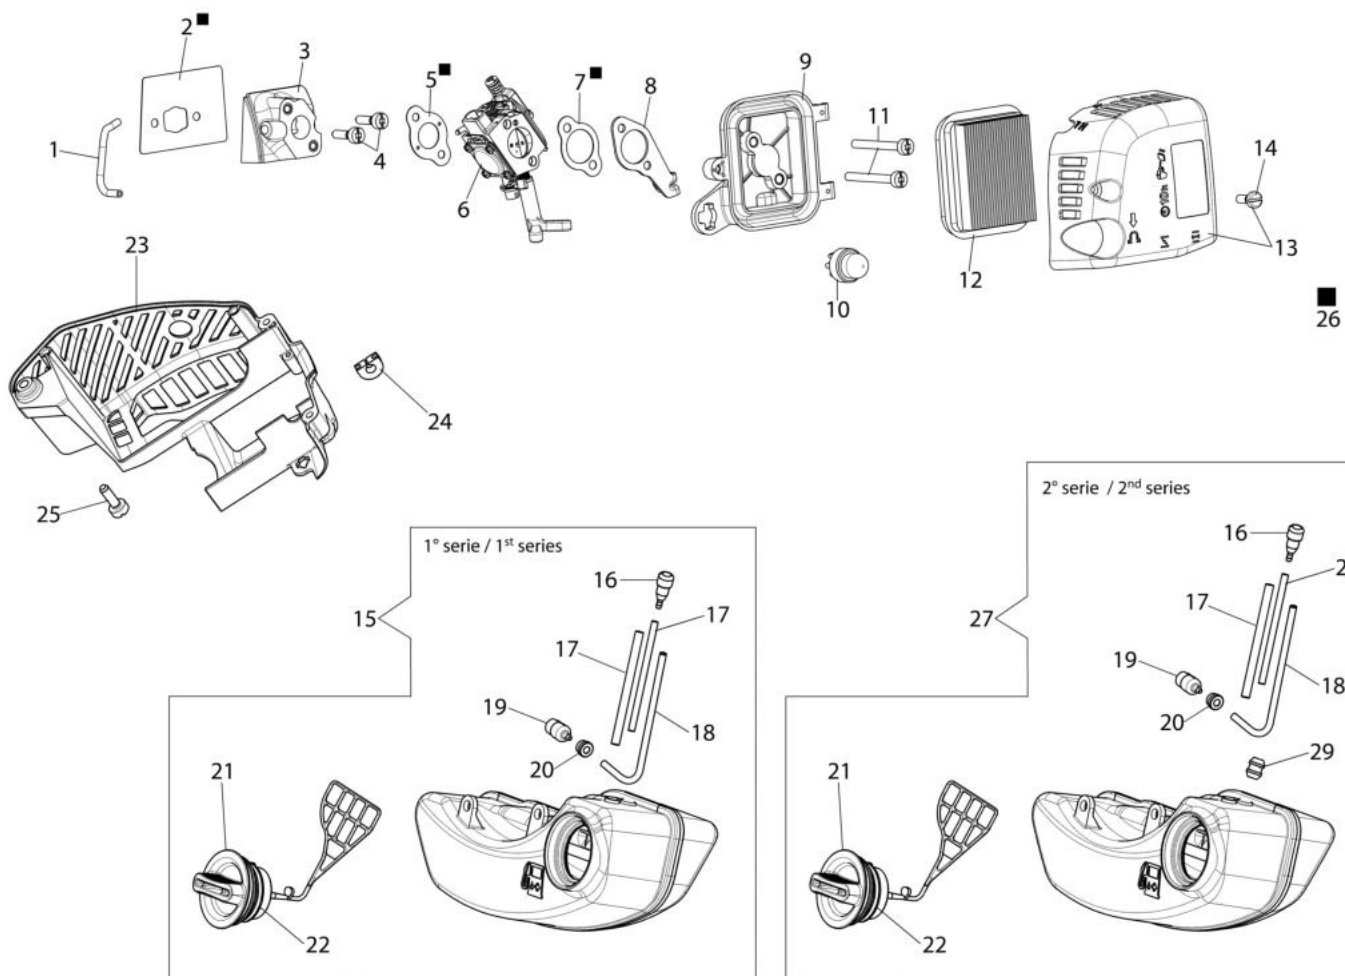

изображение Tank and air filter

Ref.Nu	Qty	Part number	Description	Validity from	Validity till	Notes	Bulletin
1	1	58090060R	Tube				
2	1	58090039AR	Gasket				
3	1	58090040R	Flange				
4	2	3891048R	Screw				
5	1	61200196AR	Gasket				
6	1	2318008CR	Carburetor				
7	1	56570058R	Gasket				
8	1	58090044AR	Bracket				
9	1	58092007BR	Air filter support set				
10	1	2318817R	Air purge				
11	2	3891063R	Screw				
12	1	61170016R	Air filter				
13	1	58090097	Air filter cover				
14	1	58070223R	Screw				
15	1	58090100A	Complete tank		SN.4840171035		BT6-125-06/20
16	1	61070011AR	Breather valve				
17	2	50080134R	Tube		SN.4840171035		BT6-125-06/20
17	1	50080134R	Tube	SN.4840171036			BT6-125-06/20
18	1	3073023AR	Tube				
19	1	094600450R	Fuel filter				
20	1	58070179AR	Washer				
21	1	50072009R	Cap				
22	1	099900090R	Ring				
23	2	58090009AR	Lower cover				
24	1	005000347AR	Grommet				
25	1	3891038R	Screw				
26	1	58090098	Gasket set				
27	1	58090100A	Complete tank	SN.4840171036			BT6-125-06/20
28	1	61380111R	Breather fuel pipe	SN.4840171036			BT6-125-06/20
29	1	4161211R	Bush	SN.4840171036			BT6-125-06/20