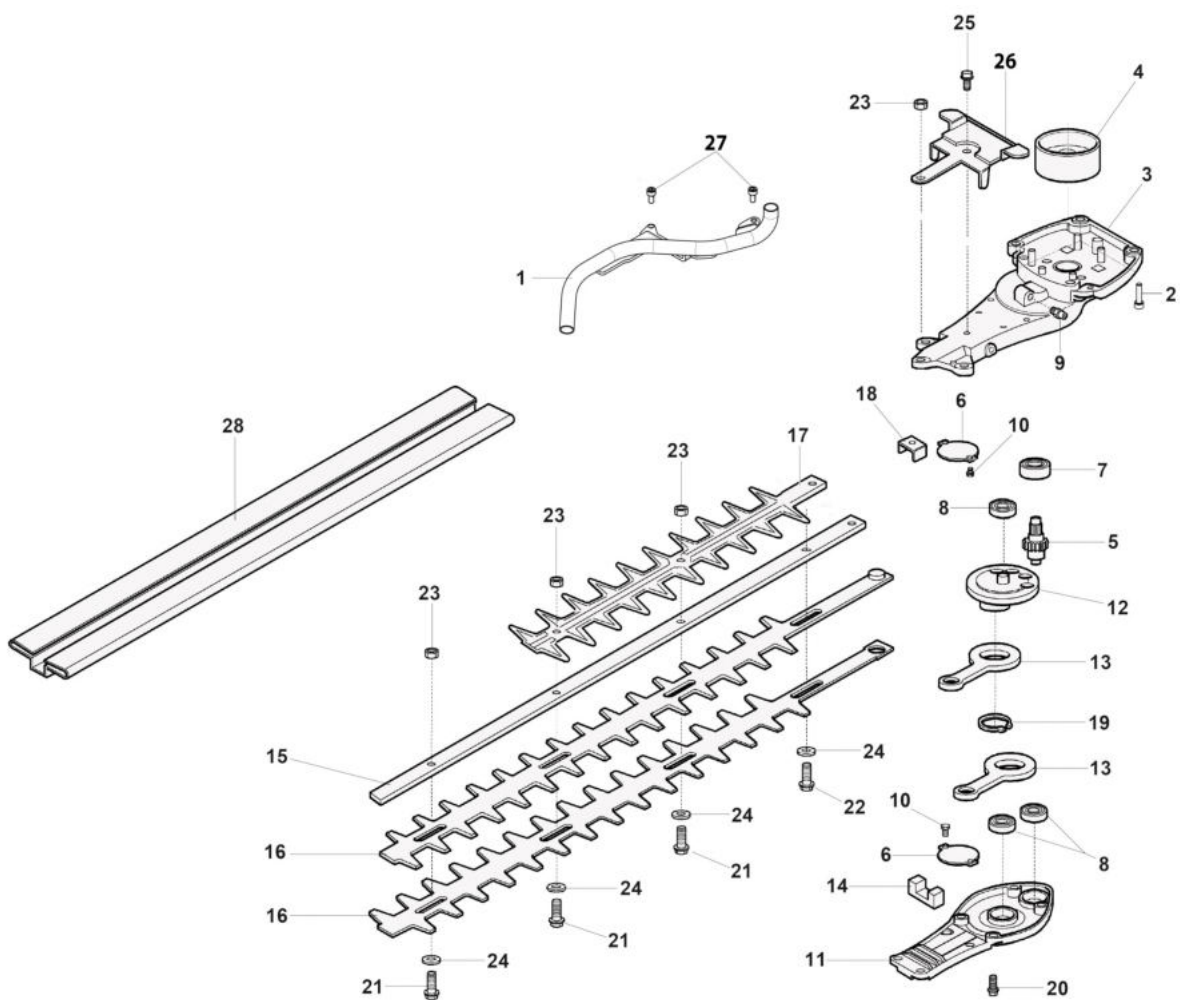

изображение Blades assy

Ref.Nu	Qty	Part number	Description	Validity from	Validity till	Notes	Bulletin
1	1	58090028BR	Exhaust pipe				
2	3	3801011R	Screw				
3	1	W58070012R	Upper case				
4	1	W58070011R	Clutch drum				
5	1	W58040005	Sprocket				
6	2	W58040006	Plate				
7	1	W58040007R	Bearing				
8	3	W58040008R	Bearing				
9	1	W58040009	Nipple				
10	1	W58040010	Screw				
11	1	W58040011	Cover				
12	1	W58040012	Chain sprocket				
13	2	W58040013R	Connecting rod				
14	1	W58040014	Felt				
15	1	W58040030	Blade guide 750mm				
16	2	W58070006R	Blade 750mm				
17	1	W58040082	Guard				
18	1	W58040018	Plate				
19	1	W58040019	Ring				
20	6	W58070013R	Screw				
21	3	W58040021R	Screw				
22	1	W58040022	Screw				
23	4	W58040023R	Nut				
24	4	W58040024R	Washer				
25	1	W58070010R	Screw				
26	1	W58040029	Bracket				
27	2	3801052R	Screw				
28	1	W58040028	Guard			60 cm	
28	1	58040167	Guard			75 cm