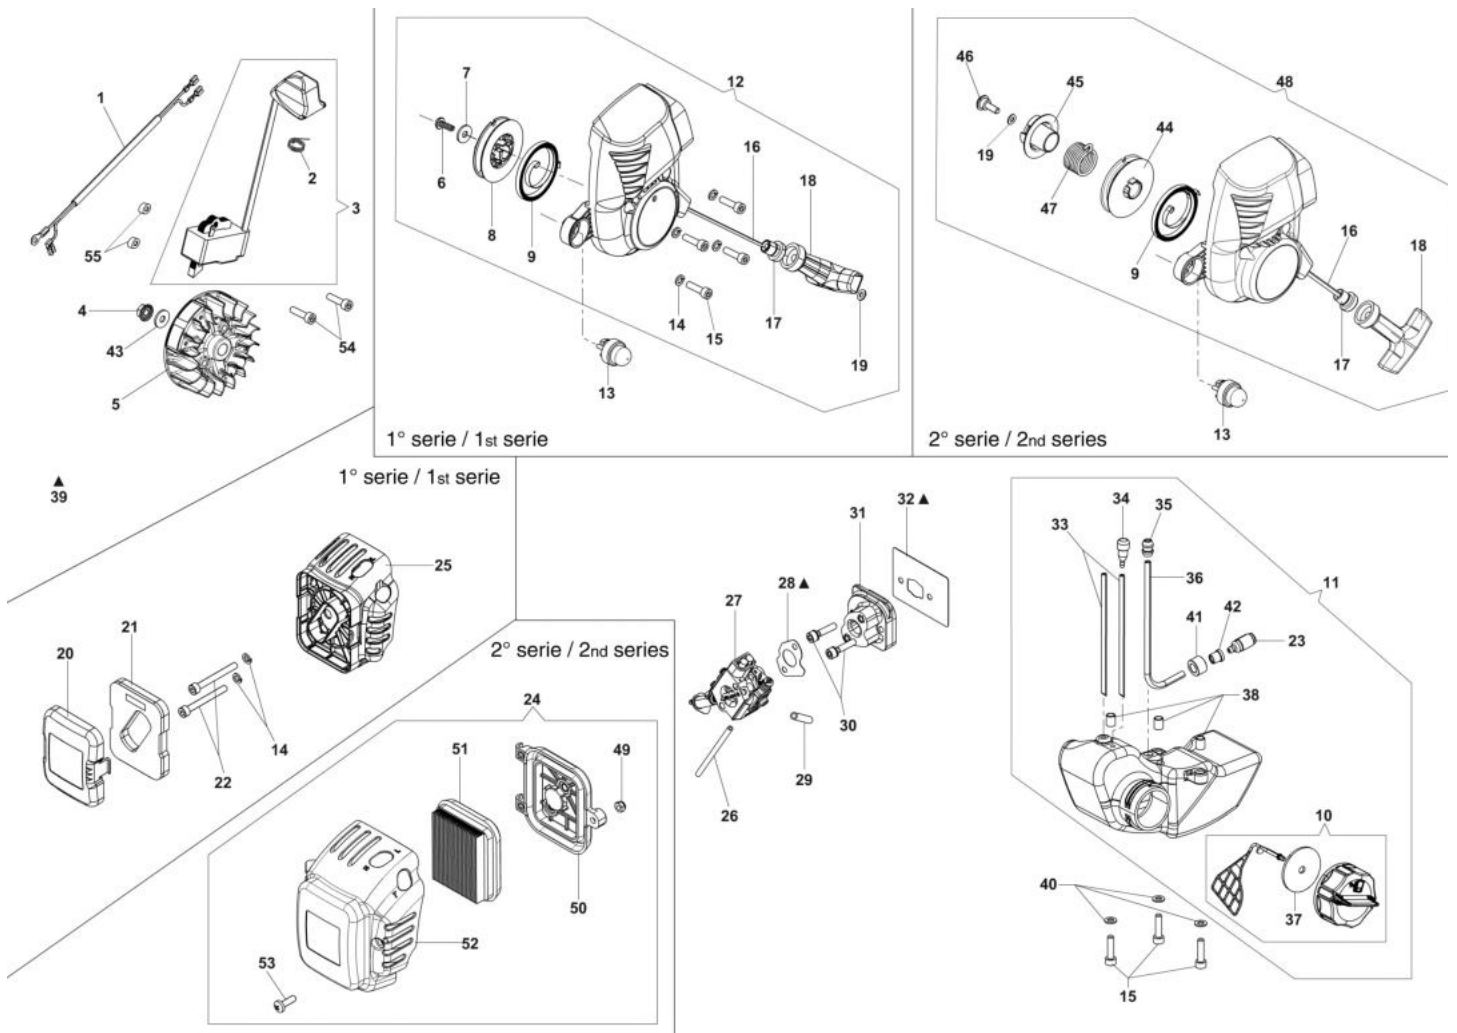

изображение Ignition system

Ref.Nu	Qty	Part number	Description	Validity from	Validity till	Notes	Bulletin
1	1	58070091R	Engine stop wire				
2	1	50050127	Spring				
3	1	2501002R	Ignition coil				
4	1	3912014R	Nut				
5	1	58070133R	Flywheel				
6	1	3960100R	Screw		SN 4815069999		BT6-110-02/15
7	1	3918005R	Washer		SN 4815069999		BT6-110-02/15
8	1	61070035BR	Starter pulley		SN 4815069999		BT6-110-02/15
9	1	61070036R	Spring				BT6-110-02/15
10	1	61070079AR	Tank cap				
11	1	58070226AR	Complete tank				
12	1	58070210R	Starter assy		SN 4815069999	Arancio; Orange	BT6-110-02/15
13	1	2318817R	Air purge				
14	6	3819006R	Washer		SN 4815069999		BT6-110-02/15
15	7	3801013R	Screw		SN 4815069999		BT6-110-02/15
16	1	58070054R	Starter rope				BT6-110-02/15
17	1	072700089R	Bushing				BT6-110-02/15
18	1	093500397R	Starter handle				BT6-110-02/15
19	1	3916004R	Washer				BT6-110-02/15
20	1	58070222	Air filter kit		SN 4815191469		BT6-112-06/15
21	1	58070129R	Air filter		SN 4815191469		BT6-112-06/15
22	2	3801012R	Screw		SN 4815191469		BT6-112-06/15
23	1	50010218R	Fuel filter				
24		58070222	Air filter kit	SN 4815191470			BT6-112-06/15
25	1	58070222	Air filter kit		SN 4815191469		BT6-112-06/15
26	1	58070225R	Fuel line			Poliuretano - Polyurethane	
27	1	2318666AR	Carburetor WT-1019A				
28	1	58070037R	Gasket				
29	1	58070172R	Fuel line				
30	2	093800060B	Screw				
31	1	58070024R	Insulator				
32	1	58070195R	Gasket				
33	2	58070224R	Tube				
34	1	61070011AR	Breather valve				
35	1	4161211R	Bush				
36	1	3073013R	Fuel line				
37	1	61070006R	Gasket				
38	3	58070196R	Spacer				
39	1	58070201	Gasket set				
40	3	3916005R	Washer				
41	1	58070179AR	Washer				
42	1	61110162BR	Bushing				
43	1	3819031R	Washer				
44	1	61370022AR	Starter pulley	SN 4815070001			BT6-110-02/15
45	1	61370023AR	Sprocket	SN 4815070001			BT6-110-02/15
46	1	50160024	Screw	SN 4815070001			BT6-110-02/15