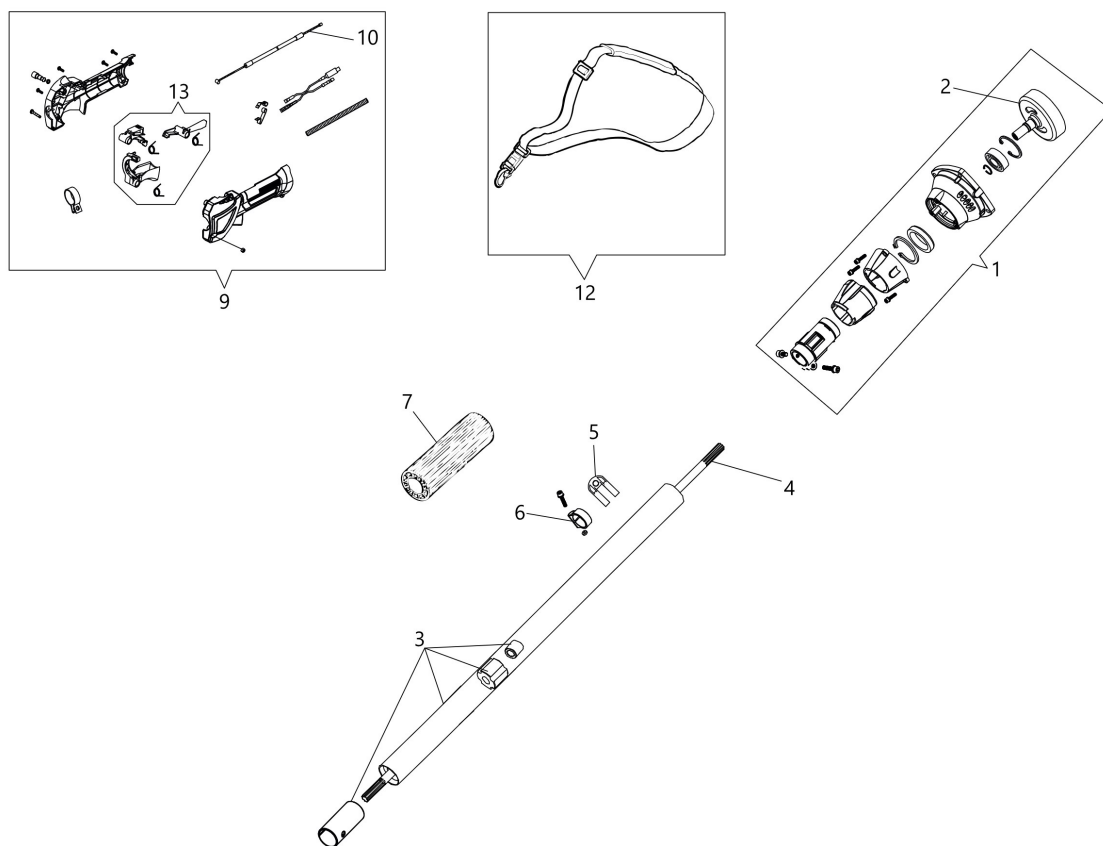

изображение Tank and air filter

Ref.Nu	Qty	Part number	Description	Validity from	Validity till	Notes	Bulletin
1	1	61450045	Air filter cover				
2	1	61450425R	Air filter				
3	2	3801012R	Screw				
4	2	3819006R	Washer				
5	1	61450016R	Plate				
6	1	61450047	Air filter support				
7	1	3801010R	Screw				
8	1	3918010R	Washer				
9	1	2318557R	Carburetor				
10	1	61460054R	Gasket				
11	2	3801015R	Screw				
12	2	3819006R	Washer				
13	2	3916005R	Washer				
14	1	61460053BR	Insulator				
15	1	61460052R	Gasket				
16	1	61460502AR	Tank assy				
17	1	094600450R	Fuel filter				
18	3	3801013R	Screw				
19	3	3918010R	Washer				
20	1	BF000024R	Tank cap				
22	2	61330040AR	Screw				
30	1	61460024	Gasket set				
31	1	BF000146R	Kit tubes				

Ref.Nu	Qty	Part number	Description	Validity from	Validity till	Notes	Bulletin
4	1	61460091	Chain cover				
5	1	61460099	Set sprocket and gear				
6	1	BF000080R	Cover				
7	1	61460092	Chain tensioner kit				
8	1	BF000084R	Bearing				
9	1	61460093	Bevel gear set				
10	1	BF000087R	Oil pump				
11	2	BF000088R	Bearing				
12	1	BF000089R	Hose				
13	1	BF000090R	Tank cap				
14	1	BF000091R	Complete tank				
15	1	61542010R	Bar 10" - 25 cm				
16	1	30629012A	Chain .3/8" x .050" (1,3mm)				

изображение Transmission

Ref.Nu	Qty	Part number	Description	Validity from	Validity till	Notes	Bulletin
1	1	BF000033R	Starter case				
2	1	BF000035R	Clutch drum				
3	1	BF000112R	Tube Ø26				
4	1	BF000113R	Complete shaft				
5	1	BF000048R	Band				
6	1	BF000012R	Band				
7	1	BF000114R	Handle				
9	1	BF000052R	Complete handle				
10	1	BF000053R	Throttle cable				
12	1	4160463AR	Harness				
13	1	BF000148R	Throttle lever assy				