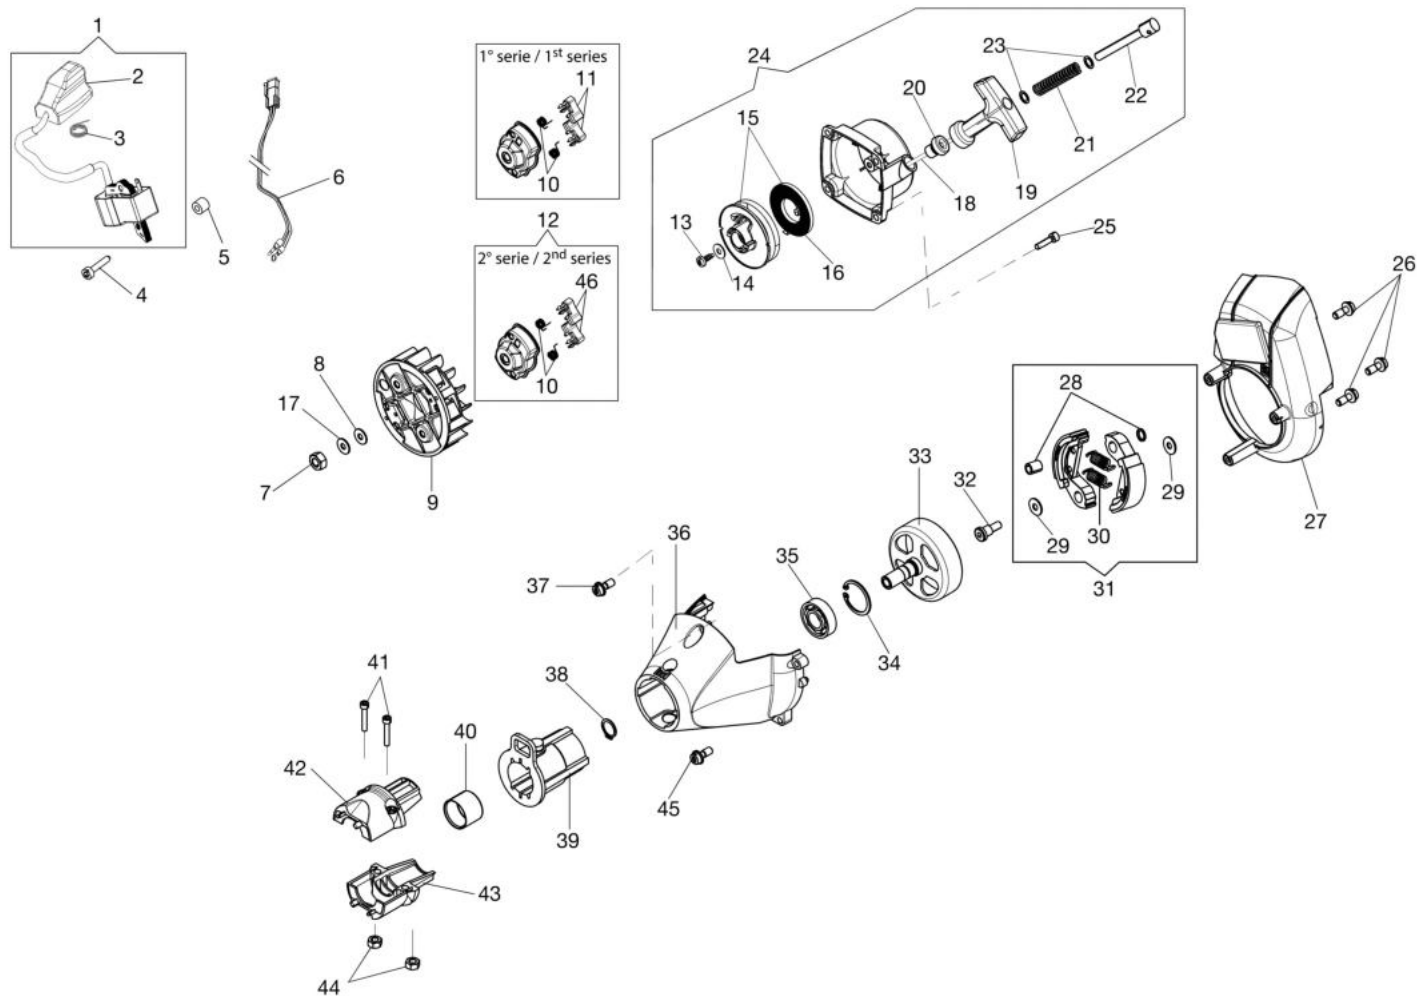

изображение Starter assy and clutch

Ref.Nu	Qty	Part number	Description	Validity from	Validity till	Notes	Bulletin
1	1	2501010BR	Ignition coil				
2	1	61280164R	Spark plug cap				
3	1	50050127	Spring				
4	2	3891020R	Screw				
5	2	50160218AR	Spacer				
6	1	61280291AR	Cable				
7	1	3912009	Nut				
8	1	3916009R	Washer				
9	1	61280187R	Flywheel				
10	2	61070039R	Spring				
11	2	61070038R	Pawl		02/2017		
12	1	58070221R	Clutch driver	03/2017			
13	1	3960070AR	Screw				
14	1	094600054R	Washer				
15	1	61172004R	Complete pulley				
16	1	61070036R	Spring				
17	1	3833080R	Washer				
18	1	61070019AR	Starter rope				
19	1	56530018R	Starter handle				
20	1	072700089R	Bushing				
21	1	56530019	Spring				
22	1	56530020	Insert				
23	2	56530021	Washer				
24	1	61170060BR	Starter assy			Arancio; Orange	
25	1	61052008R	Screw				
26	3	3960045	Screw				
27	1	61280163R	Flange				
28	1	61280151A	Set spacer				
29	4	3918007R	Washer				
30	2	4138494	Spring				
31	1	61280135CR	Clutch				
32	2	3806040	Screw				
33	1	61280130R	Clutch drum				
34	1	3025019	Ring				
35	1	3035023R	Bearing				
36	1	61280177R	Starter case				
37	1	3893054R	Screw				
38	1	3024012R	Snap ring				
39	1	4161428R	Sleeve				
40	1	4161364	Bushing				
41	2	3801016R	Screw				
42	1	61010020	Adaptor				
43	1	61010021	Adaptor				
44	2	3914003R	Nut				
45	4	3891048R	Screw				
46	2	58070219R	Pawl