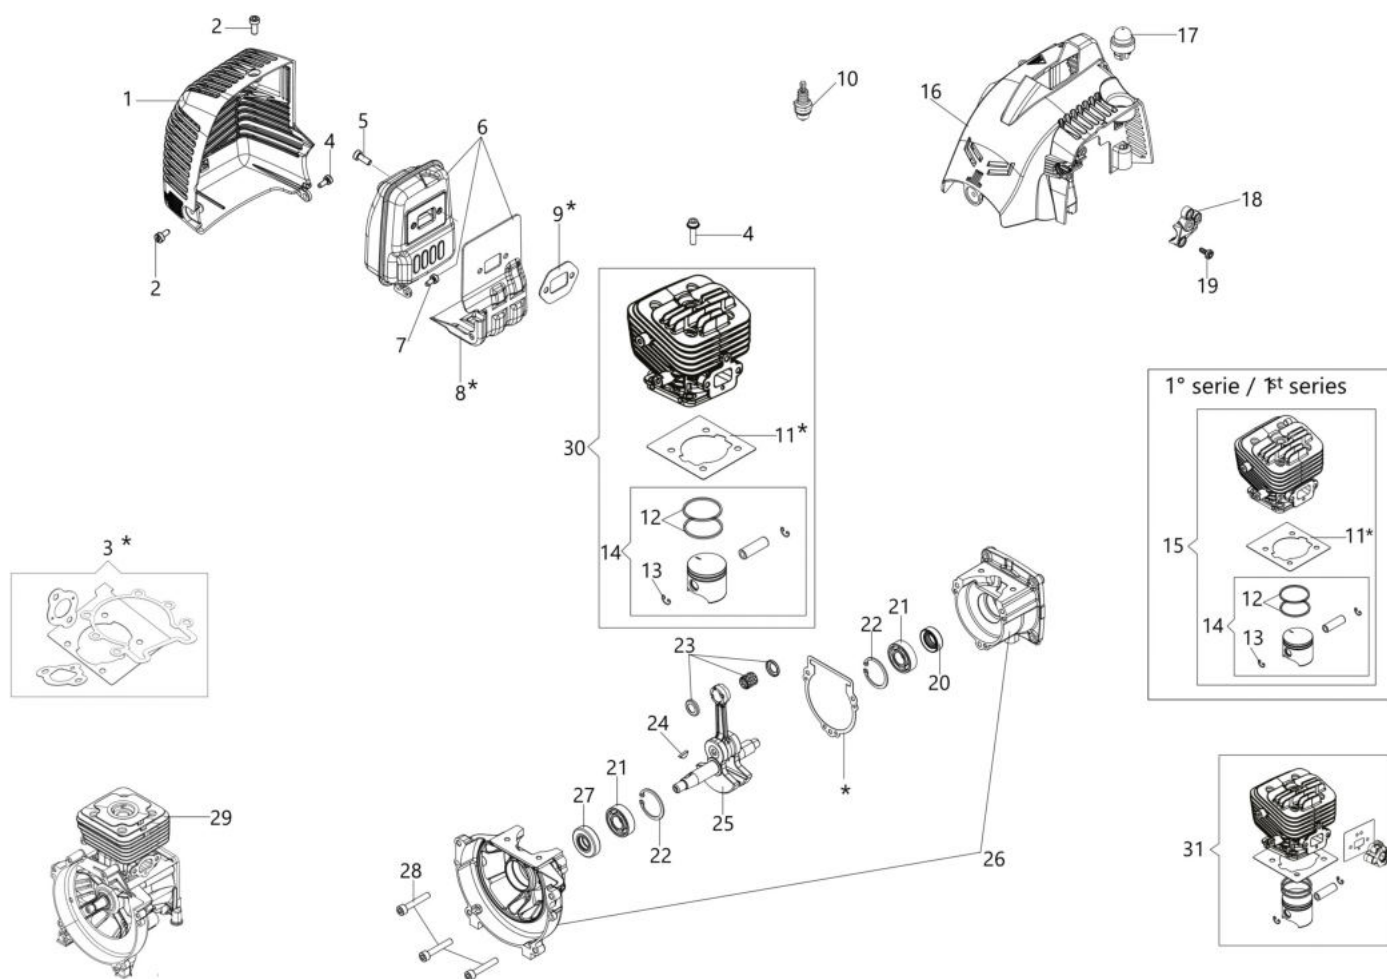

изображение Engine

Ref.Nu	Qty	Part number	Description	Validity from	Validity till	Notes	Bulletin
1	1	61280293AR	Muffler cover			Grigio; Grey	
2	2	3893054R	Screw				
3	1	61282025E	Gasket set				
4	5	3891048R	Screw				
5	2	3891035R	Screw				
6	1	61290075A	Complete muffler				
7	1	3892001A	Screw				
8	1	61280008DR	Gasket				
9	1	61280206R	Gasket				
10	1	3055120R	Spark plug				
11	1	61280005BR	Gasket				
12	2	61290045R	Piston ring				
13	2	093000167R	Ring				
14	1	61292031B	Piston assy Ø34				
15	1	61292032C	Complete cylinder				
15	1	61292032C	Complete cylinder		SN 8591030038		BT3-150-03/21
16	1	61280185R	Cylinder cover			Arancio; Orange	
17	1	2318817R	Air purge				
18	1	61250253R	Stopper			Arancio; Orange	
19	3	3960087AR	Screw				
20	1	3050038R	Seal ring				
21	2	3034009R	Bearing				
22	1	3025019	Ring				
23	1	61290077	Set roller cage and washer				
24	1	3028013R	Key				
25	1	61280004R	Crankshaft				
26	1	61280292	Half crankcase set + screws				
27	1	3050039R	Seal ring				
28	3	3860096R	Screw				
29	1	61292033CR	Short block		SN 8591030038		BT3-150-03/21
29	1	61290099R	Short block	SN 8591030039			BT3-150-03/21
30	1	61290056	Complete cylinder	SN 8591030039			BT3-150-03/21
31	1	61280057	Conversion kit				BT3-150-03/21