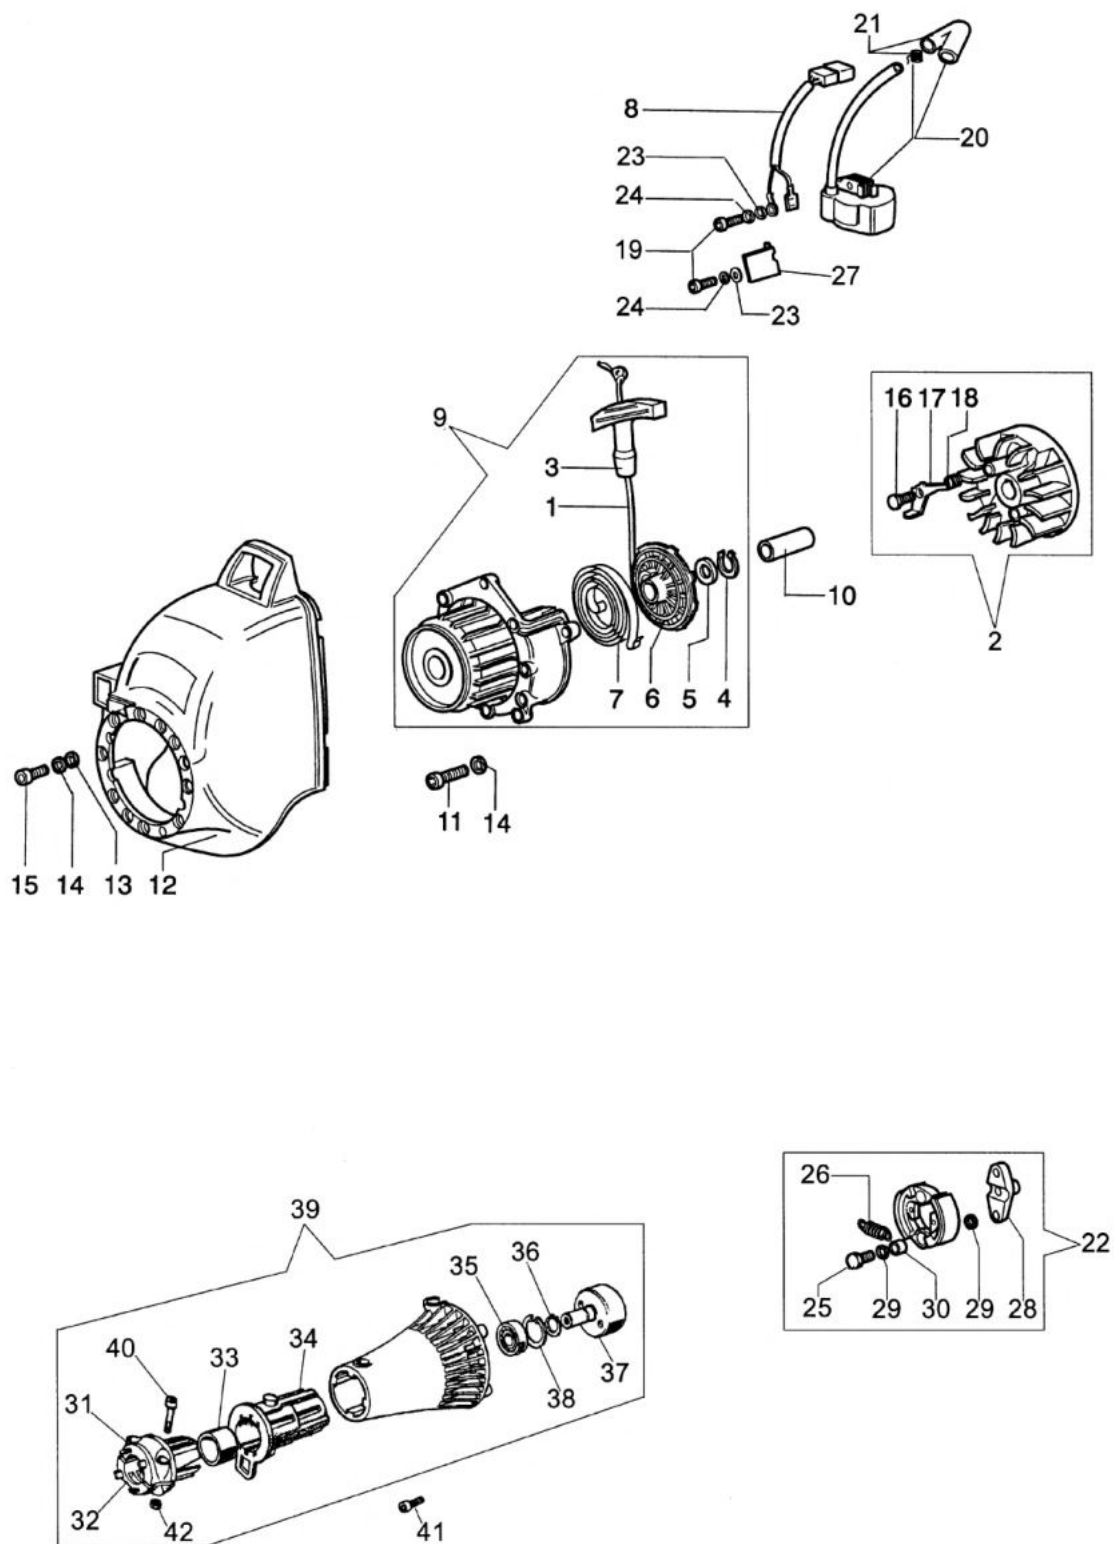

Illustrated parts list (Head "Load and Go" Ø130)

изображение Engine

Ref.Nu	Qty	Part number	Description	Validity from	Validity till	Notes	Bulletin
1	1	3960067AR	Screw				
2	1	4161570R	Short block				
3	1	4098683R	Washer				
4	1	61030182R	Plug				
5	4	3819006R	Washer				
6	4	3801015R	Screw				
7	1	61010001R	Cover				
8	2	3916005R	Washer				
9	1	61010005	Muffler cover				
10	2	3806028	Screw				
11	1	4095211R	Plate				
12	1	61010011	Gasket				
13	1	072700048R	Piston ring Ø34				
14	2	3801010R	Screw				
15	2	4160025R	Ring				
16	1	4161030CR	Piston assy Ø34				
17	1	3055101	Spark plug				
18	1	4098232R	Key				
19	1	3064005AR	Washer				
20	1	3024010R	Snap ring				
21	1	3037026R	Thrust bearing				
22	1	4161599R	Connecting rod				
23	1	61030174R	Crankshaft				
24	1	61010012R	Muffler				
25	1	3034003R	Bearing				
26	2	3025019	Ring				
27	1	3035023R	Bearing				
28	1	4160124R	Washer				
29	1	3050030R	Seal ring				