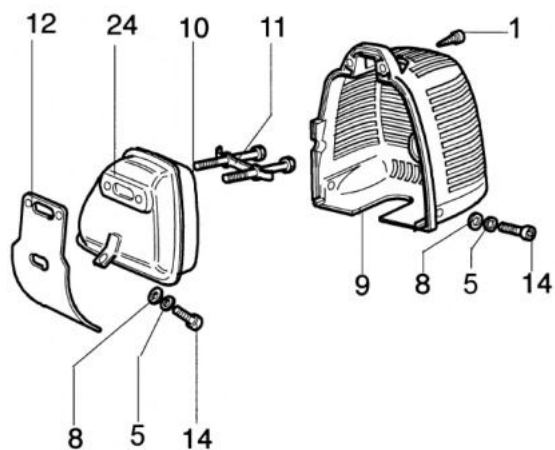

Illustrated parts list (Head "Load and Go" Ø130)

изображение Engine

Ref.Nu	Qty	Part number	Description	Validity from	Validity till	Notes	Bulletin
1	1	3960067AR	Screw				
2	1	4161570R	Short block				
3	1	4098683R	Washer				
4	1	61030182R	Plug				
5	4	3819006R	Washer				
6	4	3801015R	Screw				
7	1	61010001R	Cover				
8	2	3916005R	Washer				
9	1	61010005	Muffler cover				
10	2	3806028	Screw				
11	1	4095211R	Plate				
12	1	61010011	Gasket				
13	1	072700048R	Piston ring Ø34				
14	2	3801010R	Screw				
15	2	4160025R	Ring				
16	1	4161030CR	Piston assy Ø34				
17	1	3055101	Spark plug				
18	1	4098232R	Key				
19	1	3064005AR	Washer				
20	1	3024010R	Snap ring				
21	1	3037026R	Thrust bearing				
22	1	4161599R	Connecting rod				
23	1	61030174R	Crankshaft				
24	1	61010012R	Muffler				
25	1	3034003R	Bearing				
26	2	3025019	Ring				
27	1	3035023R	Bearing				
28	1	4160124R	Washer				
29	1	3050030R	Seal ring				