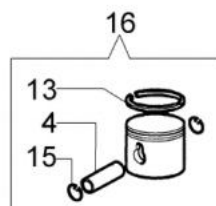

изображение Engine

Ref.Nu	Qty	Part number	Description	Validity from	Validity till	Notes	Bulletin
1	1	3960067AR	Screw				
2	1	4161570R	Short block				
3	1	4098683R	Washer				
4	1	61030182R	Plug				
5	4	3819006R	Washer				
6	4	3801015R	Screw				
7	1	61010001R	Cover				
8	2	3916005R	Washer				
9	1	61010005	Muffler cover				
10	2	3806028	Screw				
11	1	4095211R	Plate				
12	1	61010011	Gasket				
13	1	072700048R	Piston ring Ø34				
14	2	3801010R	Screw				
15	2	4160025R	Ring				
16	1	4161030CR	Piston assy Ø34				
17	1	3055101	Spark plug				
18	1	4098232R	Key				
19	1	3064005AR	Washer				
20	1	3024010R	Snap ring				
21	1	3037026R	Thrust bearing				
22	1	4161599R	Connecting rod				
23	1	61030174R	Crankshaft				
24	1	61010012R	Muffler				
25	1	3034003R	Bearing				
26	2	3025019	Ring				
27	1	3035023R	Bearing				
28	1	4160124R	Washer				
29	1	3050030R	Seal ring