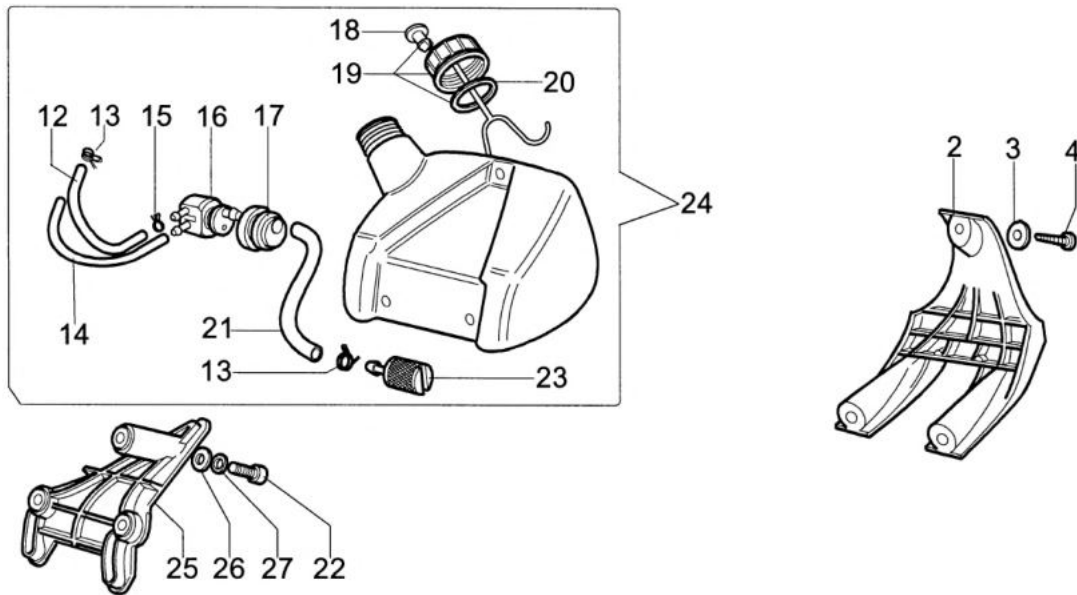

изображение Tank and air filter

Ref.Nu	Qty	Part number	Description	Validity from	Validity till	Notes	Bulletin
1	1	61162017A	Air filter kit				BT3-073-03/07
2	1	61010004	Stand				
3	3	3918010R	Washer				
4	3	3960057R	Screw				
5	1	61160014AR	Air filter				BT3-073-03/07
6	1	4161438	Gasket				
7	2	3801051R	Screw				
8	1	4162256BR	Insulator				
9	1	61030112BR	Gasket				
10	2	3801012R	Screw				
11	2	3833073R	Washer				
12	1	4162297R	Tube				
13	1	4098377R	Band				
14	1	4162316R	Tube				
15	1	3059002	Band				
16	1	4162270AR	Fittings				
17	1	4162268R	Bushing				
18	1	4098658AR	Breather valve				
19	1	4151258R	Complete cap				
20	1	4100308AR	Gasket				
21	1	3073019AR	Tube				
22	3	3801010R	Screw				
23	1	094600450R	Fuel filter				
24	1	61032026AR	Complete tank				
25	1	61010002	Support				
26	3	3918005R	Washer				
27	3	3819006R	Washer				
28	1	2318394R	Carburetor		SN 9022521829		BT3-123-07/13
29	1	3049040R	O-ring		SN 9022521829		BT3-123-07/13
30	1	61150025R	Bracket		SN 9022521829		BT3-123-07/13
31	1	61010030B	Carburetor kit		SN 9022521829		BT3-123-07/13
32	1	2318394R	Carburetor	SN 9022521830			BT3-123-07/13
33	1	2318395R	Gasket set	SN 9022521830			BT3-123-07/13