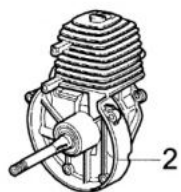

Illustrated parts list (Head "Load and Go" Ø130)

изображение Engine

Ref.Nu	Qty	Part number	Description	Validity from	Validity till	Notes	Bulletin
1	1	3960067AR	Screw				
2	1	4161570R	Short block				
3	1	4098683R	Washer				
4	1	61030182R	Plug				
5	4	3819006R	Washer				
6	4	3801015R	Screw				
7	1	61010001R	Cover				
8	2	3916005R	Washer				
9	1	61010005	Muffler cover				
10	2	3806028	Screw				
11	1	4095211R	Plate				
12	1	61010011	Gasket				
13	1	072700048R	Piston ring Ø34				
14	2	3801010R	Screw				
15	2	4160025R	Ring				
16	1	4161030CR	Piston assy Ø34				
17	1	3055101	Spark plug				
18	1	4098232R	Key				
19	1	3064005AR	Washer				
20	1	3024010R	Snap ring				
21	1	3037026R	Thrust bearing				
22	1	4161599R	Connecting rod				
23	1	61030174R	Crankshaft				
24	1	61010012R	Muffler				
25	1	3034003R	Bearing				
26	2	3025019	Ring				
27	1	3035023R	Bearing				
28	1	4160124R	Washer				
29	1	3050030R	Seal ring				