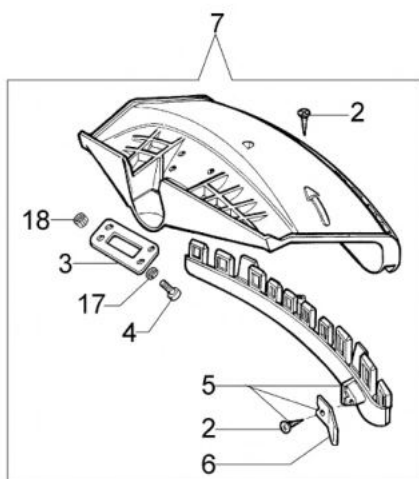

изображение Accessories

Ref.Nu	Qty	Part number	Description	Validity from	Validity till	Notes	Bulletin
1		-				Sostituita da testina completa codice 63019021 (inserto maschio).	
2	2	3960040R	Screw				
3	1	61240161R	Plate				
4	4	3801011R	Screw			remmina); Replaced by complet head p/n 63019021	
5	1	4179113AR	Skirt w/blade			(female insert)	
6	1	4174275R	Blade				
7	1	61030197	Guard kit				
8	2	4199005AR	Bushing				BT2-019-06/07
9	1	4199008B	Insert (male)				BT2-019-06/07
10	1	4199004	Spring				BT2-019-06/07
11	1	4199041R	Nylon spool Ø2,4				
12	1	4199035BR	Cover				
13	1	4095673BR	3-tooth blade				
14	1	61052031R	Tool kit				
15	1	4160463AR	Single harness				
16	1	61032045	Labels kit				
17	1	3819006R	Washer				BT2-019-06/07
18	4	3914003R	Nut				
19		-				Sostituita da testina completa codice 63019021 (inserto maschio).	
20	1	61110076	Insert (female)				
21	1	4199026A	Cover				
22	1	4199046	Cover			remmina); Replaced by complet head p/n 63019021	
23	1	61459100	Complete nylon head Ø 2,4			Inserto maschio; Male insert	BT2-019-06/07
23	1	61459100	Complete nylon head Ø 2,4			Inserto femmina; Female insert	
24	1	4199052	Nylon spool				BT2-019-06/07