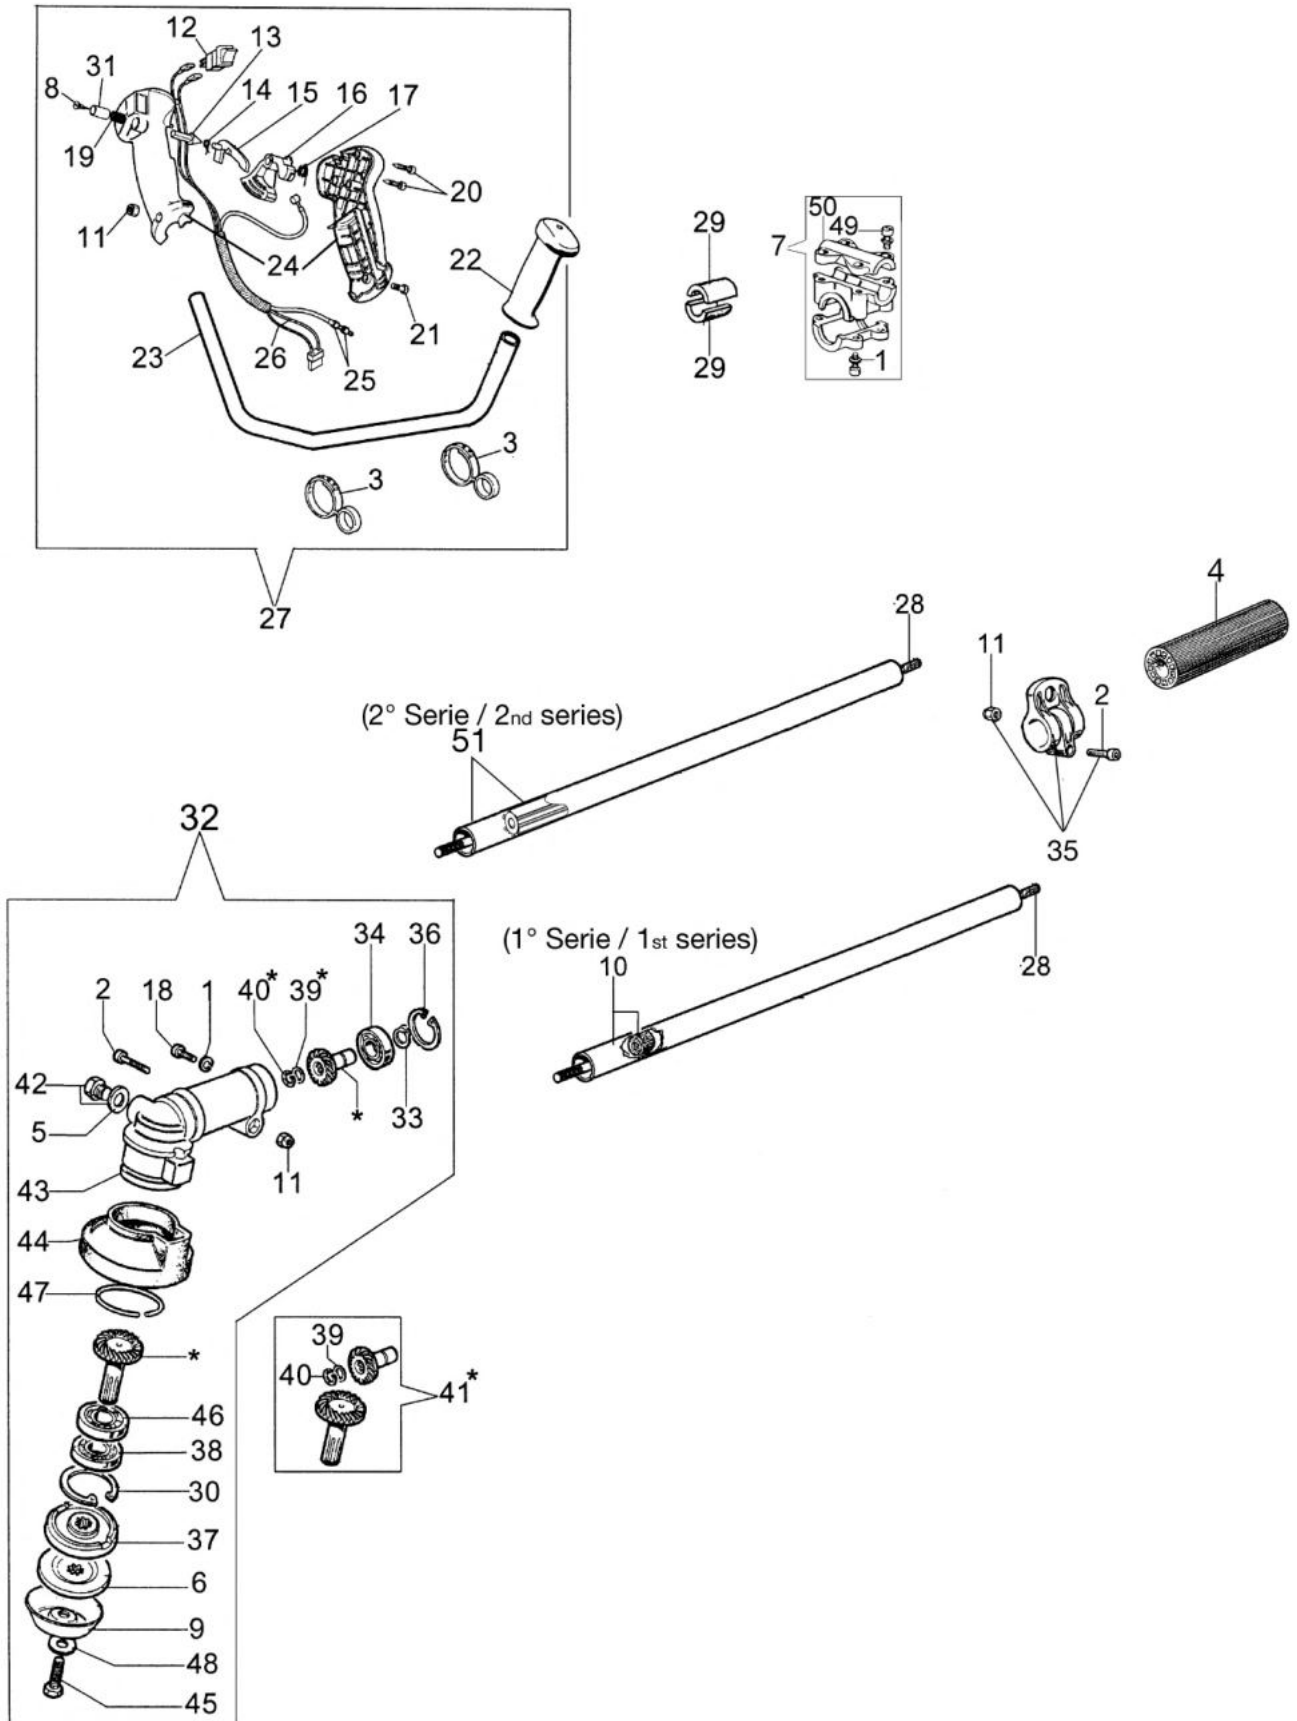

изображение Transmission

Ref.Nu	Qty	Part number	Description	Validity from	Validity till	Notes	Bulletin
1	2	3819006R	Washer				
2	1	3801015R	Screw				
3	1	61170132R	Grommet				
4	1	4160262R	Knob				
5	1	4179141R	Washer				
6	1	4160005R	Flange				
7	1	074000183AR	Clamp	06/2011			BT3-109-04/11
8	1	3960021	Screw				
9	1	4100456R	Guard				
10	1	4160011R	Tube Ø26	SN 9026439043	SN 9022521605		BT3-123-07/13,
11	3	3914003R	Nut				
12	1	2317021R	Switch				
13	1	4138358R	Button				
14	1	4138360R	Spring				
15	1	4174246AR	Lever				
16	1	4174245CR	Throttle lever				
17	1	4138361R	Spring				
18	1	3801008R	Screw				
19	1	4100098BR	Spring				
20	2	3960029	Screw				
21	2	3801016R	Screw				
22	1	61040140R	Knob				
23	1	4174187ER	Handlebar				
24	1	61040131R	Handle				
25	1	4161439AR	Throttle cable				
26	1	4161440AR	Cable				
27	1	4161477AR	Handlebar				
28	1	62030042R	Drive shaft				
29	2	072700082R	AV-mount				
30	1	3025021R	Ring				
31	1	4138359R	Button				
32	1	4160012AR	Bevel gear Ø26				
33	1	3024010R	Snap ring				
34	1	3035005R	Bearing				
35	1	4161619AR	Band				
36	1	3025018R	Ring				
37	1	4160004BR	Flange				
38	1	3035012R	Bearing				
39	1	4138311A	Ring				
40	1	3025009	Ring				
41	1	4160139	Bevel gear set				
42	1	4138428	Cap				
43	1	4160338R	Gear case				
44	1	4162177AR	Guard				
45	1	3806069R	Screw				
46	1	094000006R	Bearing