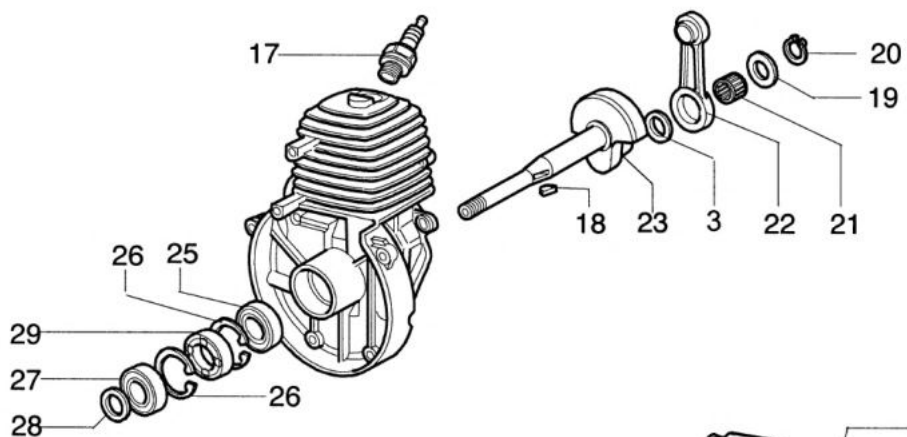

Illustrated parts list (Head "Load and Go" Ø130)

изображение Engine

Ref.Nu	Qty	Part number	Description	Validity from	Validity till	Notes	Bulletin
1	1	3960067AR	Screw				
2	1	4161570R	Short block				
3	1	4098683R	Washer				
4	1	61030182R	Plug				
5	4	3819006R	Washer				
6	4	3801015R	Screw				
7	1	61010001R	Cover				
8	2	3916005R	Washer				
9	1	61010005	Muffler cover				
10	2	3806028	Screw				
11	1	4095211R	Plate				
12	1	61010011	Gasket				
13	1	072700048R	Piston ring Ø34				
14	2	3801010R	Screw				
15	2	4160025R	Ring				
16	1	4161030CR	Piston assy Ø34				
17	1	3055101	Spark plug				
18	1	4098232R	Key				
19	1	3064005AR	Washer				
20	1	3024010R	Snap ring				
21	1	3037026R	Thrust bearing				
22	1	4161599R	Connecting rod				
23	1	61030174R	Crankshaft				
24	1	61010012R	Muffler				
25	1	3034003R	Bearing				
26	2	3025019	Ring				
27	1	3035023R	Bearing				
28	1	4160124R	Washer				
29	1	3050030R	Seal ring				