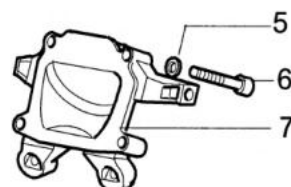

Illustrated parts list (Head "Load and Go" Ø130)

изображение Engine

Ref.Nu	Qty	Part number	Description	Validity from	Validity till	Notes	Bulletin
1	1	3960067AR	Screw				
2	1	4161570R	Short block				
3	1	4098683R	Washer				
4	1	61030182R	Plug				
5	4	3819006R	Washer				
6	4	3801015R	Screw				
7	1	61010001R	Cover				
8	2	3916005R	Washer				
9	1	61010005	Muffler cover				
10	2	3806028	Screw				
11	1	4095211R	Plate				
12	1	61010011	Gasket				
13	1	072700048R	Piston ring Ø34				
14	2	3801010R	Screw				
15	2	4160025R	Ring				
16	1	4161030CR	Piston assy Ø34				
17	1	3055101	Spark plug				
18	1	4098232R	Key				
19	1	3064005AR	Washer				
20	1	3024010R	Snap ring				
21	1	3037026R	Thrust bearing				
22	1	4161599R	Connecting rod				
23	1	61030174R	Crankshaft				
24	1	61010012R	Muffler				
25	1	3034003R	Bearing				
26	2	3025019	Ring				
27	1	3035023R	Bearing				
28	1	4160124R	Washer				
29	1	3050030R	Seal ring				