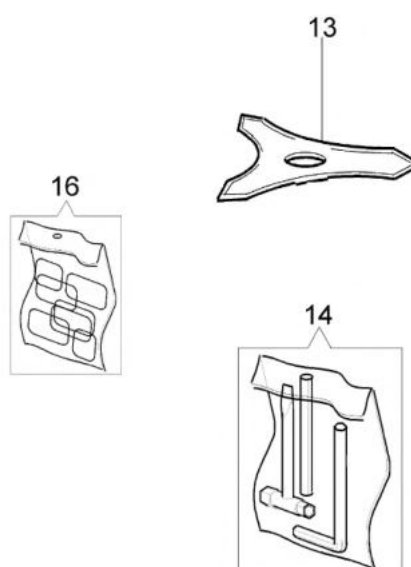

изображение Accessories

Ref.Nu	Qty	Part number	Description	Validity from	Validity till	Notes	Bulletin
1		-				Sostituita da testina completa codice 63019021 (inserto maschio).	
2	2	3960040R	Screw				
3	1	61240161R	Plate				
4	4	3801011R	Screw			remmina); Replaced by complet head p/n 63019021	
5	1	4179113AR	Skirt w/blade			(female insert)	
6	1	4174275R	Blade				
7	1	61030197	Guard kit				
8	2	4199005AR	Bushing				BT2-019-06/07
9	1	4199008B	Insert (male)				BT2-019-06/07
10	1	4199004	Spring				BT2-019-06/07
11	1	4199041R	Nylon spool Ø2,4				
12	1	4199035BR	Cover				
13	1	4095673BR	3-tooth blade				
14	1	61052031R	Tool kit				
15	1	4160463AR	Single harness				
16	1	61032045	Labels kit				
17	1	3819006R	Washer				BT2-019-06/07
18	4	3914003R	Nut				
19		-				Sostituita da testina completa codice 63019021 (inserto maschio).	
20	1	61110076	Insert (female)				
21	1	4199026A	Cover				
22	1	4199046	Cover			remmina); Replaced by complet head p/n 63019021	
23	1	61459100	Complete nylon head Ø 2,4			Inserto maschio; Male insert	BT2-019-06/07
23	1	61459100	Complete nylon head Ø 2,4			Inserto femmina; Female insert	
24	1	4199052	Nylon spool				BT2-019-06/07