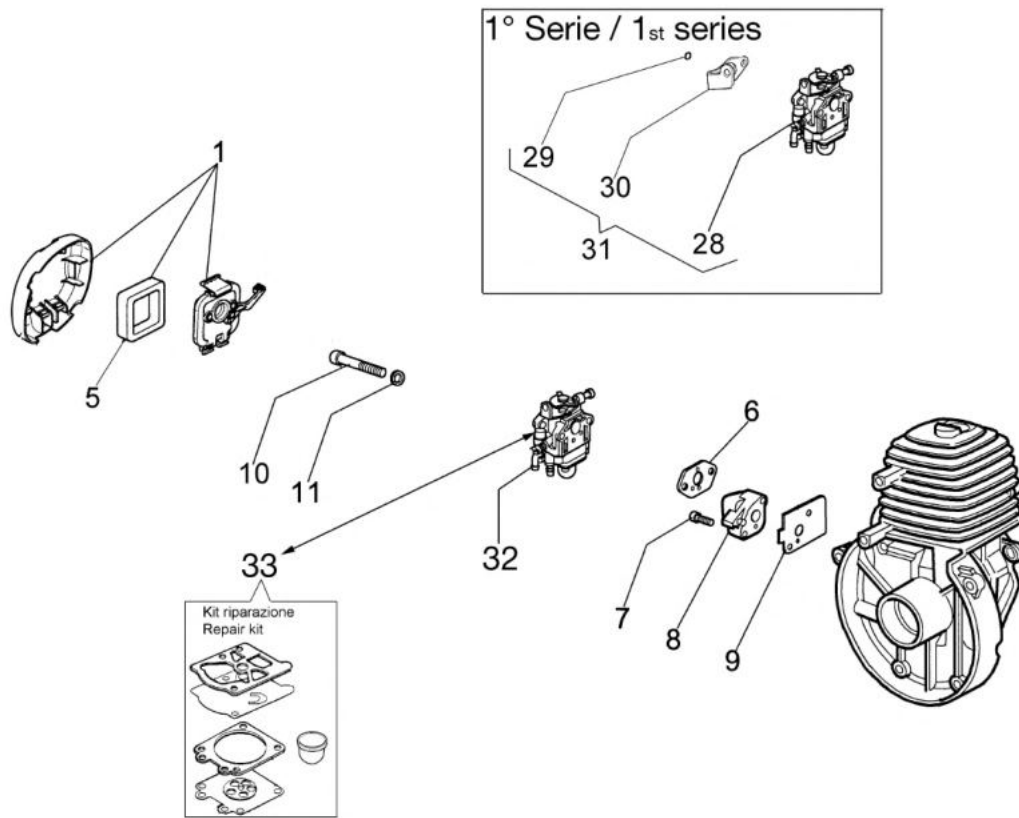

изображение Tank and air filter

Ref.Nu	Qty	Part number	Description	Validity from	Validity till	Notes	Bulletin
1	1	61162017A	Air filter kit				BT3-073-03/07
2	1	61010004	Stand				
3	3	3918010R	Washer				
4	3	3960057R	Screw				
5	1	61160014AR	Air filter				BT3-073-03/07
6	1	4161438	Gasket				
7	2	3801051R	Screw				
8	1	4162256BR	Insulator				
9	1	61030112BR	Gasket				
10	2	3801012R	Screw				
11	2	3833073R	Washer				
12	1	4162297R	Tube				
13	1	4098377R	Band				
14	1	4162316R	Tube				
15	1	3059002	Band				
16	1	4162270AR	Fittings				
17	1	4162268R	Bushing				
18	1	4098658AR	Breather valve				
19	1	4151258R	Complete cap				
20	1	4100308AR	Gasket				
21	1	3073019AR	Tube				
22	3	3801010R	Screw				
23	1	094600450R	Fuel filter				
24	1	61032026AR	Complete tank				
25	1	61010002	Support				
26	3	3918005R	Washer				
27	3	3819006R	Washer				
28	1	2318394R	Carburetor		SN 9022521829		BT3-123-07/13
29	1	3049040R	O-ring		SN 9022521829		BT3-123-07/13
30	1	61150025R	Bracket		SN 9022521829		BT3-123-07/13
31	1	61010030B	Carburetor kit		SN 9022521829		BT3-123-07/13
32	1	2318394R	Carburetor	SN 9022521830			BT3-123-07/13
33	1	2318395R	Gasket set	SN 9022521830			BT3-123-07/13