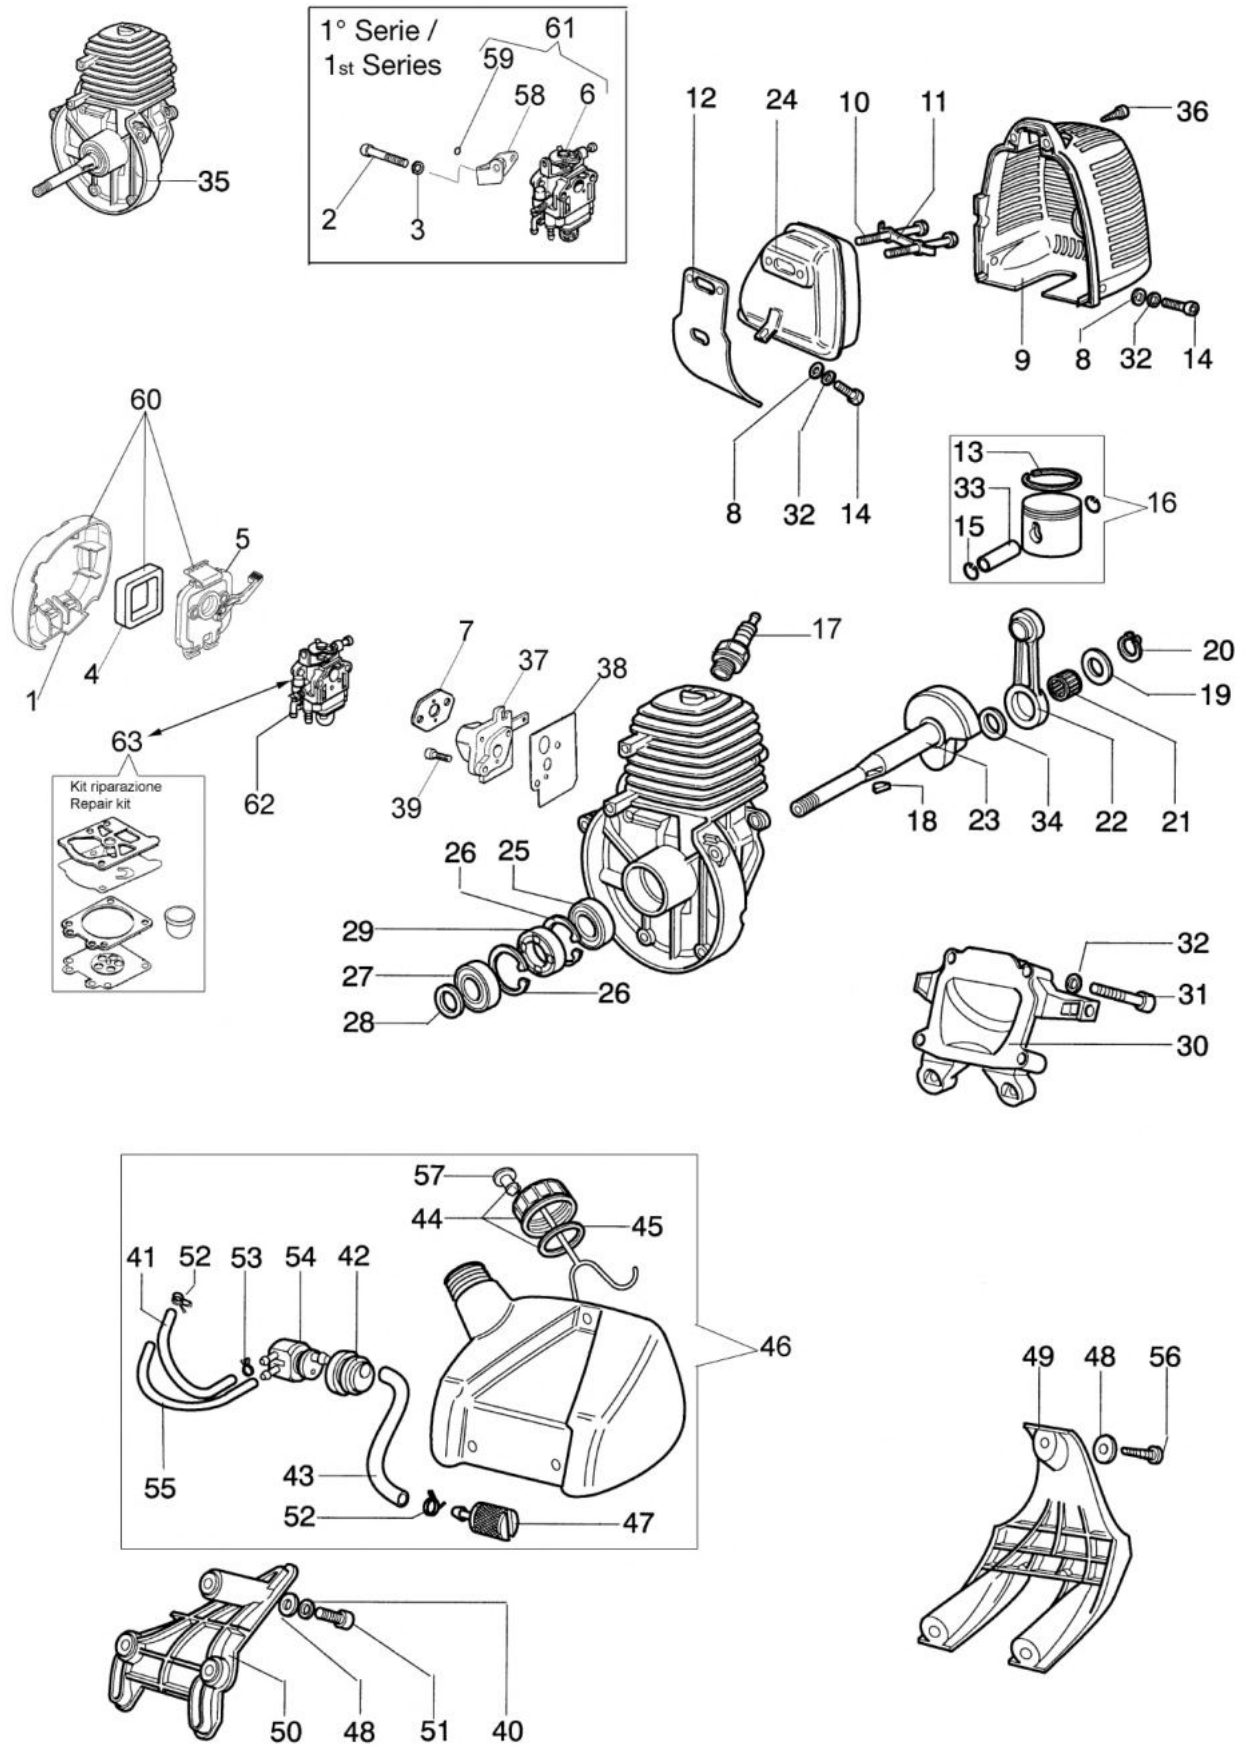

изображение Engine

Ref.Nu	Qty	Part number	Description	Validity from	Validity till	Notes	Bulletin
1	1	61160011BR	Cover				
2	2	3801012R	Screw				
3	2	3833073R	Washer				
4	1	61160014AR	Air filter				BT3-073-03/07
5	1	61162007BR	Filter support				
6	1	2318394R	Carburetor		SN 9033035484		BT3-123-07/13
7	1	4161438	Gasket				
8	2	3916005R	Washer				
9	1	61010005	Muffler cover				
10	2	3806028	Screw				
11	1	4095211R	Plate				
12	1	61010011	Gasket				
13	1	072700048R	Piston ring Ø34				
14	2	3801010R	Screw				
15	2	4160025R	Ring				
16	1	4161030CR	Piston assy Ø34				
17	1	3055101	Spark plug				
18	1	4098232R	Key				
19	1	3064005AR	Washer				
20	1	3024010R	Snap ring				
21	1	3037026R	Thrust bearing				
22	1	4161599R	Connecting rod				
23	1	61030174R	Crankshaft				
24	1	61010012R	Muffler				
25	1	3034003R	Bearing				
26	2	3025019	Ring				
27	1	3035235R	Bearing				
28	1	4160124R	Washer				
29	1	3050030R	Seal ring				
30	1	61010001R	Cover				
31	4	3801015R	Screw				
32	4	3819006R	Washer				
33	1	61030182R	Plug				
34	1	4098683R	Washer				
35	1	4161570R	Short block				
36	1	3960067AR	Screw				
37	1	4162256BR	Insulator				
38	1	61030112BR	Gasket				
39	2	3801051R	Screw				
40	3	3819006R	Washer				
41	1	4162297R	Tube				
42	1	4162268R	Bushing				
43	1	3073019AR	Tube				
44	1	4151258R	Complete cap				
45	1	4100308AR	Gasket				
46	1	61032026AR	Complete tank