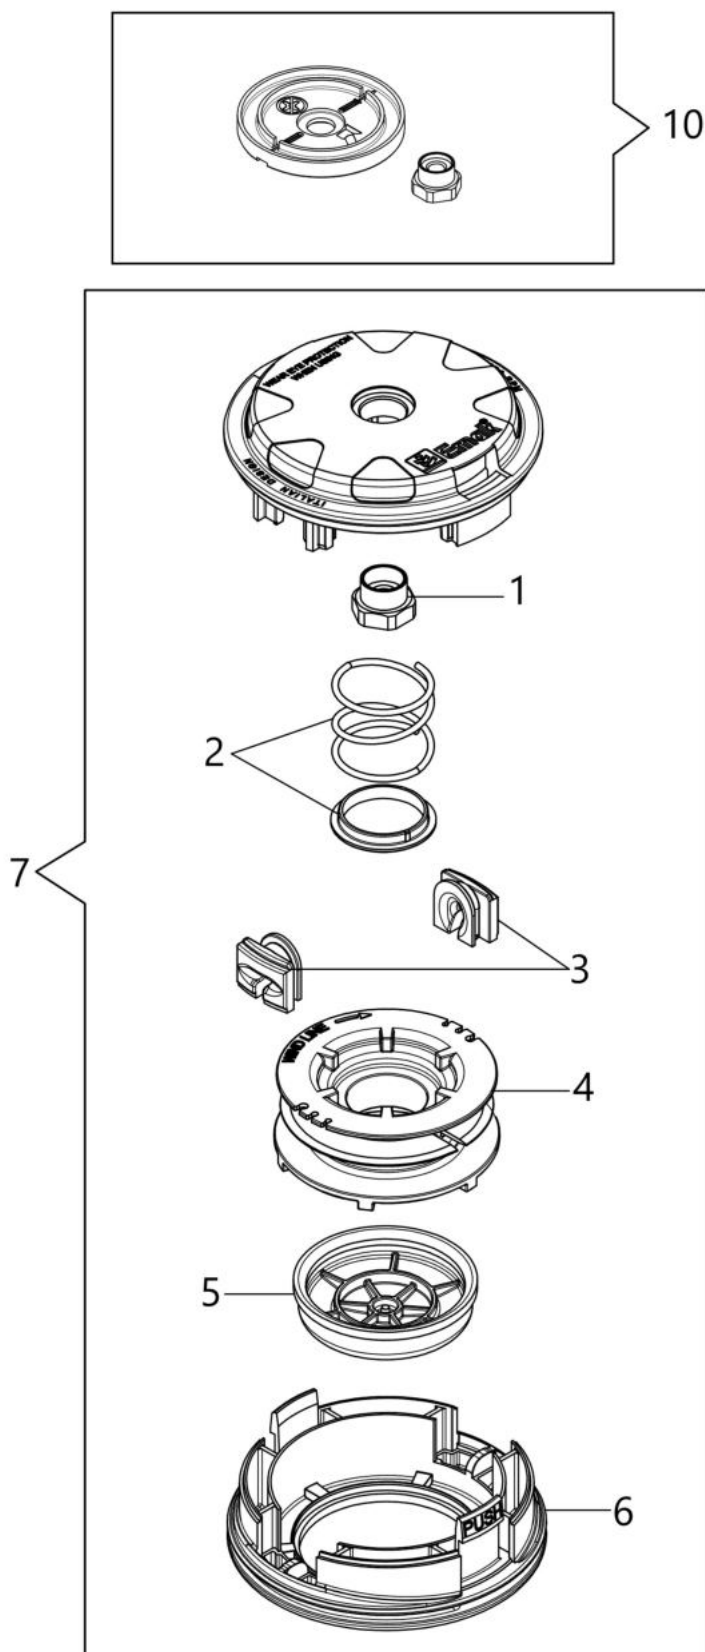

## изображение Transmission

Ref.Nu	Qty	Part number	Description	Validity from	Validity till	Notes	Bulletin
2	1	BF000145R	Throttle cable				
4	1	63070003AR	Harness				
5	1	BF000124R	Starter case				
6	1	BF000011R	Clutch drum				
7	1	BF000117R	Band				
8	1	BF000118R	Support				
9	1	BF000125R	Complete clamp				
10	1	BF000130R	Tube Ø32				
11	1	BF000126R	Drive shaft				
12	1	BF000127R	Bracket				
13	1	BF000029R	Guard kit				
14	1	BF000009R	Blade				
15	1	BF000128R	Bevel gear				
16	1	BF000007R	Nut				
17	1	BF000037R	Hub				
18	1	BF000038R	Flange				
19	1	BF000129R	Guard				
20	1	BF000059R	Complete handle				
21	1	BF000058R	Handle and knob				
22	1	BF000149R	Throttle lever assy				

## изображение Tank and air filter

Ref.Nu	Qty	Part number	Description	Validity from	Validity till	Notes	Bulletin
1	2	61330040AR	Screw				
2	1	61510112	Air filter cover				
4	2	3801012R	Screw				
5	4	3916005R	Washer				
6	1	61510109	Air filter support				
7	1	3918010R	Washer				
8	1	3801011R	Screw				
9	1	2318624R	Carburetor				
10	1	61450054AR	Gasket				
11	2	3801015R	Screw				
12	1	61510079R	Tank shield				
13	1	61450053AR	Insulator				
14	1	61450052AR	Gasket				
15	1	094600450R	Fuel filter				
16	1	BF000024R	Tank cap				
17	1	61510110R	Tank assy				
18	2	3801013R	Screw				
19	1	61450443	Gasket set				
25	1	61120018R	Air filter				
29	1	61510130R	Air filter support				
30	1	BF000031R	Kit tubes				

## изображение Head

Ref.Nu	Qty	Part number	Description	Validity from	Validity till	Notes	Bulletin
1	1	63120040R	Nut				
2	1	63120031R	Kit spring				
3	2	63120001R	Bushing				
4	1	63120010R	Nylon spool				
5	1	63120011R	Knob kit				
6	1	63120012R	Lower cover				
7	1	61459100	Complete nylon head Ø 2,4				
7	1	61459102	Complete nylon head Ø 3				
10	1	61460055	Guard kit				