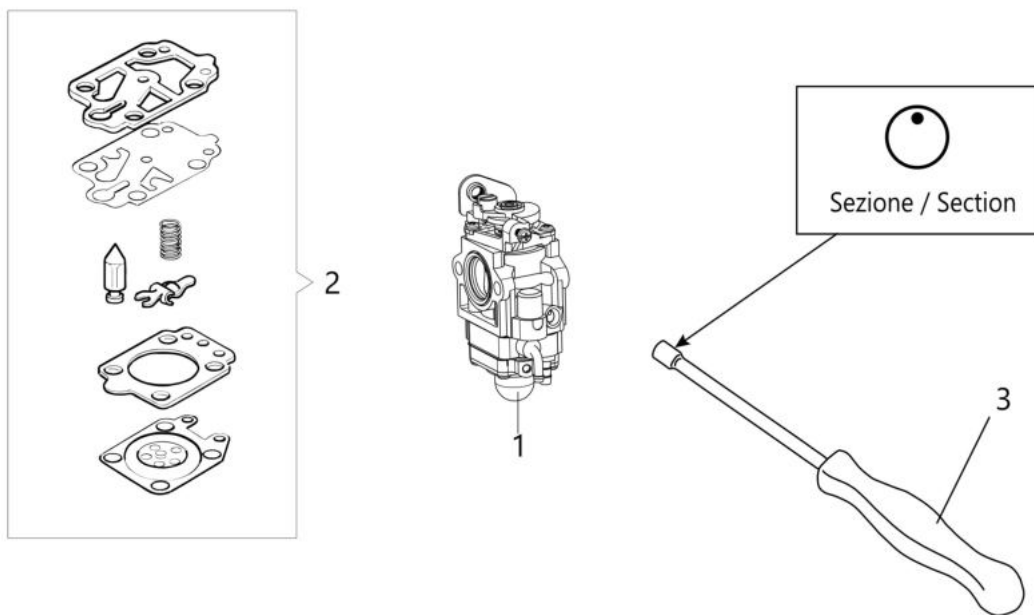

изображение Carburetor

Ref.Nu	Qty	Part number	Description	Validity from	Validity till	Notes	Bulletin
1	1	2318624R	Carburetor				
2	1	2318025R	Repair kit				
3	1	3055155R	Special screwdriver