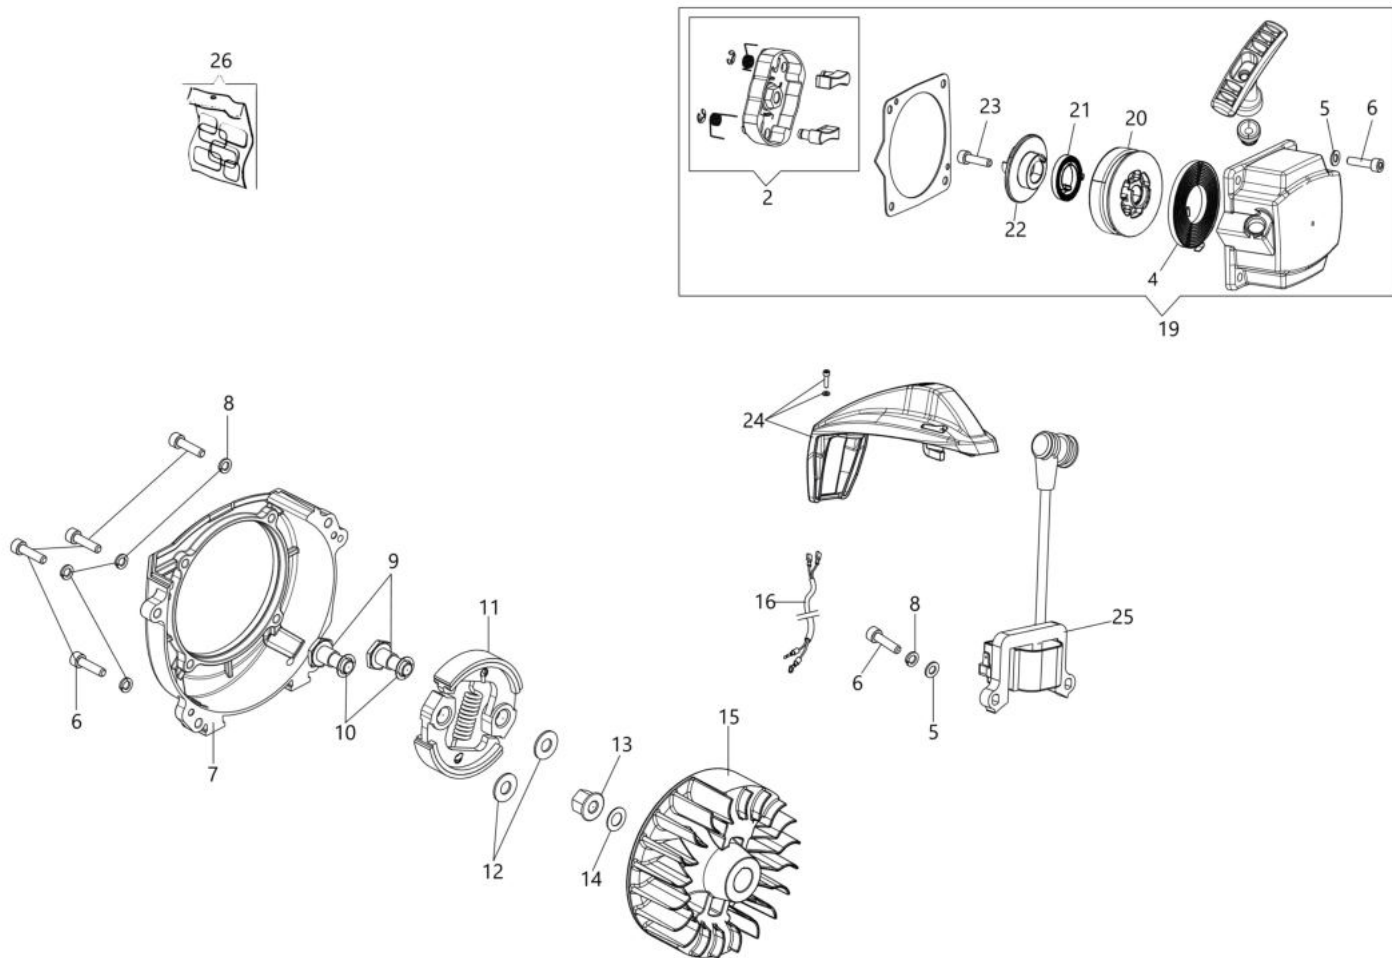

---

Carburetor

---

Head

---

## изображение Engine

Ref.Nu	Qty	Part number	Description	Validity from	Validity till	Notes	Bulletin
1	3	3960121R	Screw				
2	1	61510106	Engine cover				
3	1	3055104R	Spark plug				
4	4	3860095R	Screw				
5	1	61450206R	Muffler assy				
6	1	61450242AR	Gasket				
7	2	3801065R	Screw				
8	2	3916006R	Washer				
9	1	3801011R	Screw				
10	1	61450367R	Muffler cover				
11	1	61510103	Complete cylinder				
12	2	50080013R	Piston ring				
13	2	61450013R	Ring				
14	1	61510009R	Piston assy				
15	1	61450127AR	Gasket				
16	4	3860096R	Screw				
17	1	61452001BR	Crankcase assy				
18	1	3050056R	Oil seal				
19	2	3035065R	Bearing				
20	1	61450001BR	Crankshaft				
21	1	3028020R	Key				
22	1	50110044R	Bearing				
23	1	3050057R	Oil seal				
24	1	61450443	Gasket set				
26	2	3801009R	Screw				
25	2	3916005R	Washer				
27	1	61510104R	Short block				
28	1	61510080R	Carter				
29	1	3960167R	Screw				
30	1	61510055AR	Deflector				

## изображение Transmission

Ref.Nu	Qty	Part number	Description	Validity from	Validity till	Notes	Bulletin
2	1	BF000145R	Throttle cable				
4	1	63070003AR	Harness				
5	1	BF000124R	Starter case				
6	1	BF000011R	Clutch drum				
7	1	BF000117R	Band				
8	1	BF000118R	Support				
9	1	BF000125R	Complete clamp				
10	1	BF000130R	Tube Ø32				
11	1	BF000126R	Drive shaft				
12	1	BF000127R	Bracket				
13	1	BF000029R	Guard kit				
14	1	BF000009R	Blade				
15	1	BF000128R	Bevel gear				
16	1	BF000007R	Nut				
17	1	BF000037R	Hub				
18	1	BF000038R	Flange				
19	1	BF000129R	Guard				
20	1	BF000059R	Complete handle				
21	1	BF000058R	Handle and knob				
22	1	BF000149R	Throttle lever assy				