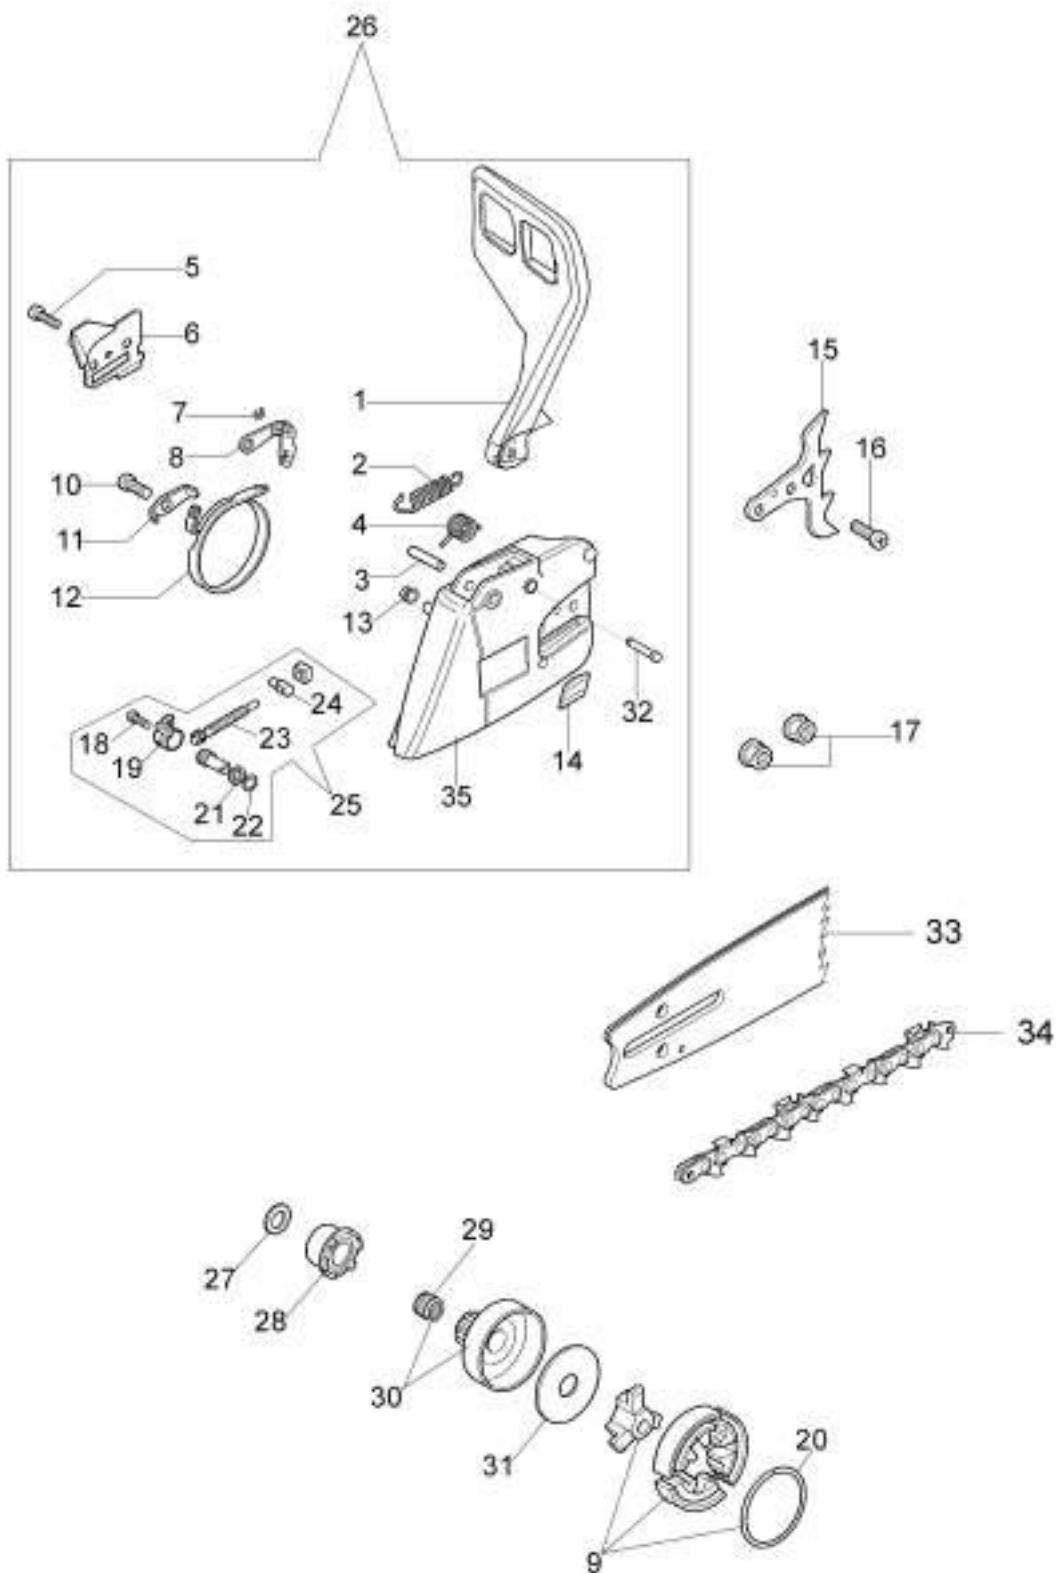

изображение Clutch and brake

Ref.Nu	Qty	Part number	Description	Validity from	Validity till	Notes	Bulletin
1	1	50070095AR	Guard				
2	1	095000219AR	Spring				
3	1	097000107	Plug				
4	1	50010088AR	Spring				
5	1	3960045	Screw				
6	1	50070124AR	Plate				
7	1	3026003R	Ring				
8	1	097000146	Lever				
9	1	094500297AR	Clutch				
10	1	3993070R	Screw				
11	1	50050125R	Plate				
12	1	50050039R	Brake band				
13	1	006000300	Bushing				
14	1	50070149R	Guard				
15	1	50070033	Spike				
16	2	3960098R	Screw				
17	1	50010148R	Nut				
18	1	3960093	Screw				
19	1	50070081R	Cover				
20	1	094500029AR	Spring				
21	1	50070088	Washer				
22	1	3049007	O-ring				
23	1	50070080	Chain tensioner screw				
24	1	50070087AR	Adjuster nut				
25	1	50072027A	Chain tensioner kit				
26	1	50072060CR	Chain cover assy				
27	1	50070069	Washer				
28	1	50070025R	Worm gear				
29	1	005000165R	Bearing				
30	1	094500761A	Chain sprocket .325				
31	1	375100012AR	Washer				
32	1	097000106R	Plug				
33	1	094600275R	Bar 16" - 41 cm				
33	1	094600285R	Bar 18" - 46 cm				
34	1	001000710R	Chain .325" x .058" (1,5mm)				
34	1	30629007A	Chain .325" x .058" (1,5mm) - 72 links				
35	1	50070084DR	Chain cover				