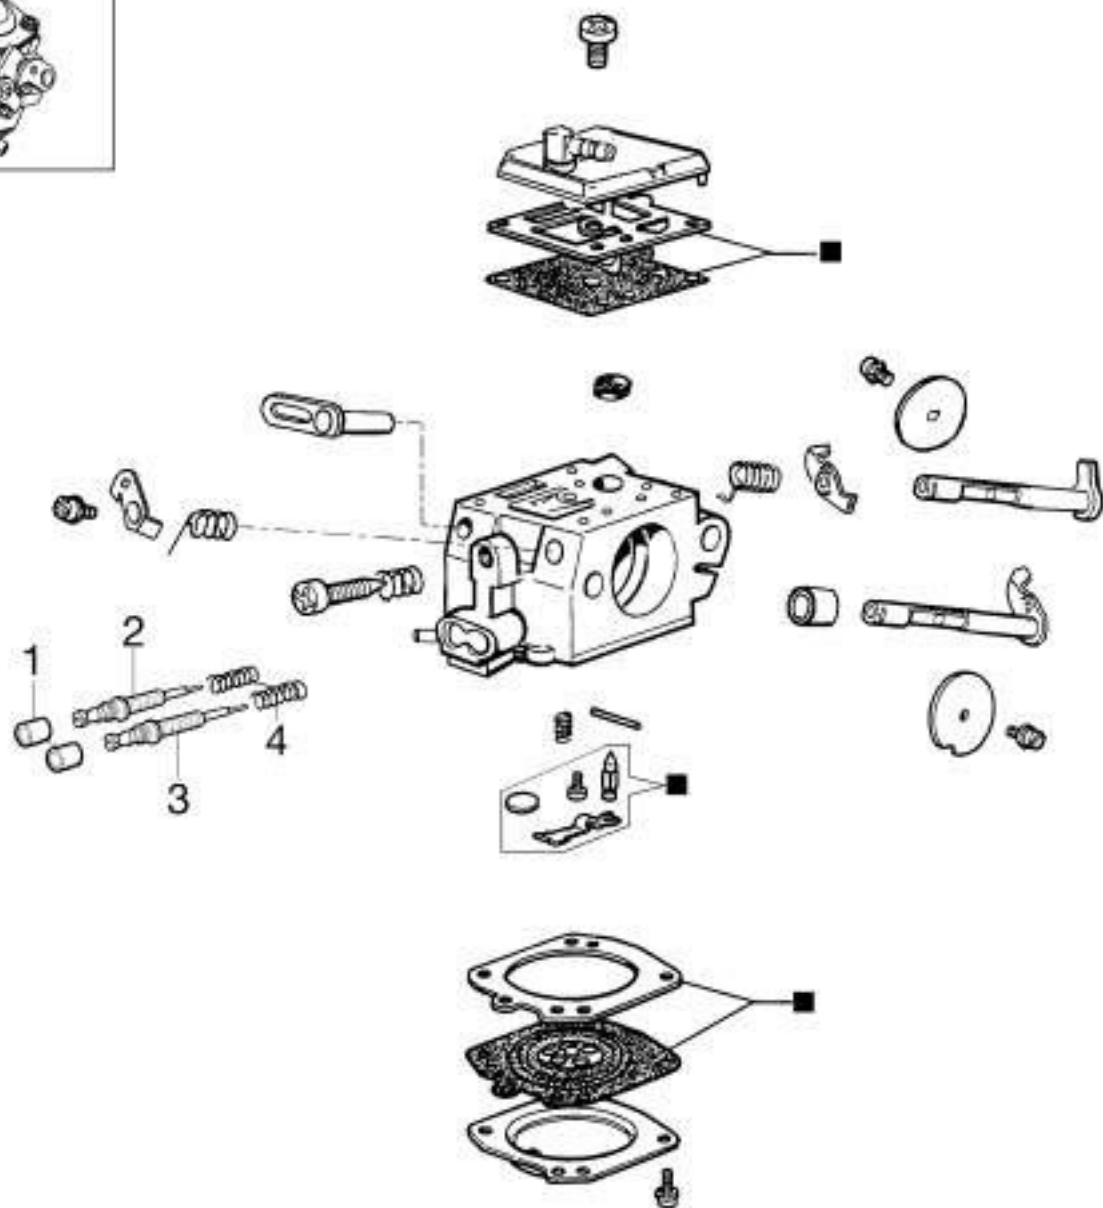

5 KIT RIPARAZIONE
REPAIR KIT

изображение Carburetor HDA-314

Ref.Nu	Qty	Part number	Description	Validity from	Validity till	Notes	Bulletin
1	2	2318106	Cap				
2	1	2318109	Adjust. screw MAX				
3	1	2318984	Adjust. screw MIN				
4	2	2318107	Spring				
5	1	2318673	Repair kit				
6	1	2318981AR	Carburetor HDA-314	SN 0465248123			
7	1	50080082R	Screw guide	SN 0465248123			
8	1	50070224B	Carburetor kit HDA-205E