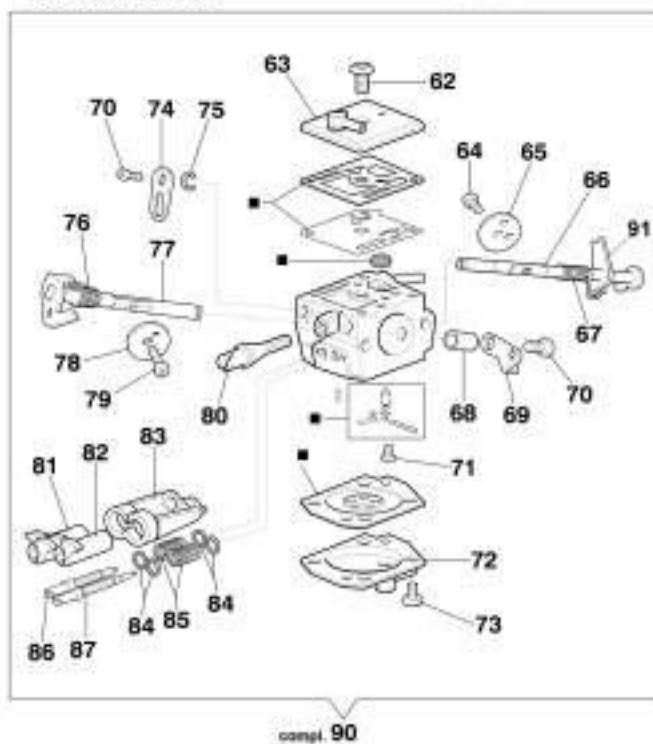

FINO A NOVEMBRE 2004
TILL NOVEMBER 2004
BAS NOVEMBER 2004
HASTA NOVEMBRE 2004
JUSQU'A NOVEMBRE 2004

DA NOVEMBRE 2004
FROM NOVEMBER 2004
AS NOVEMBER 2004
DESDE NOVEMBRE 2004
DEPUIS NOVEMBRE 2004

■ 89 KIT RINNOVAMENTO
REPAIR KIT