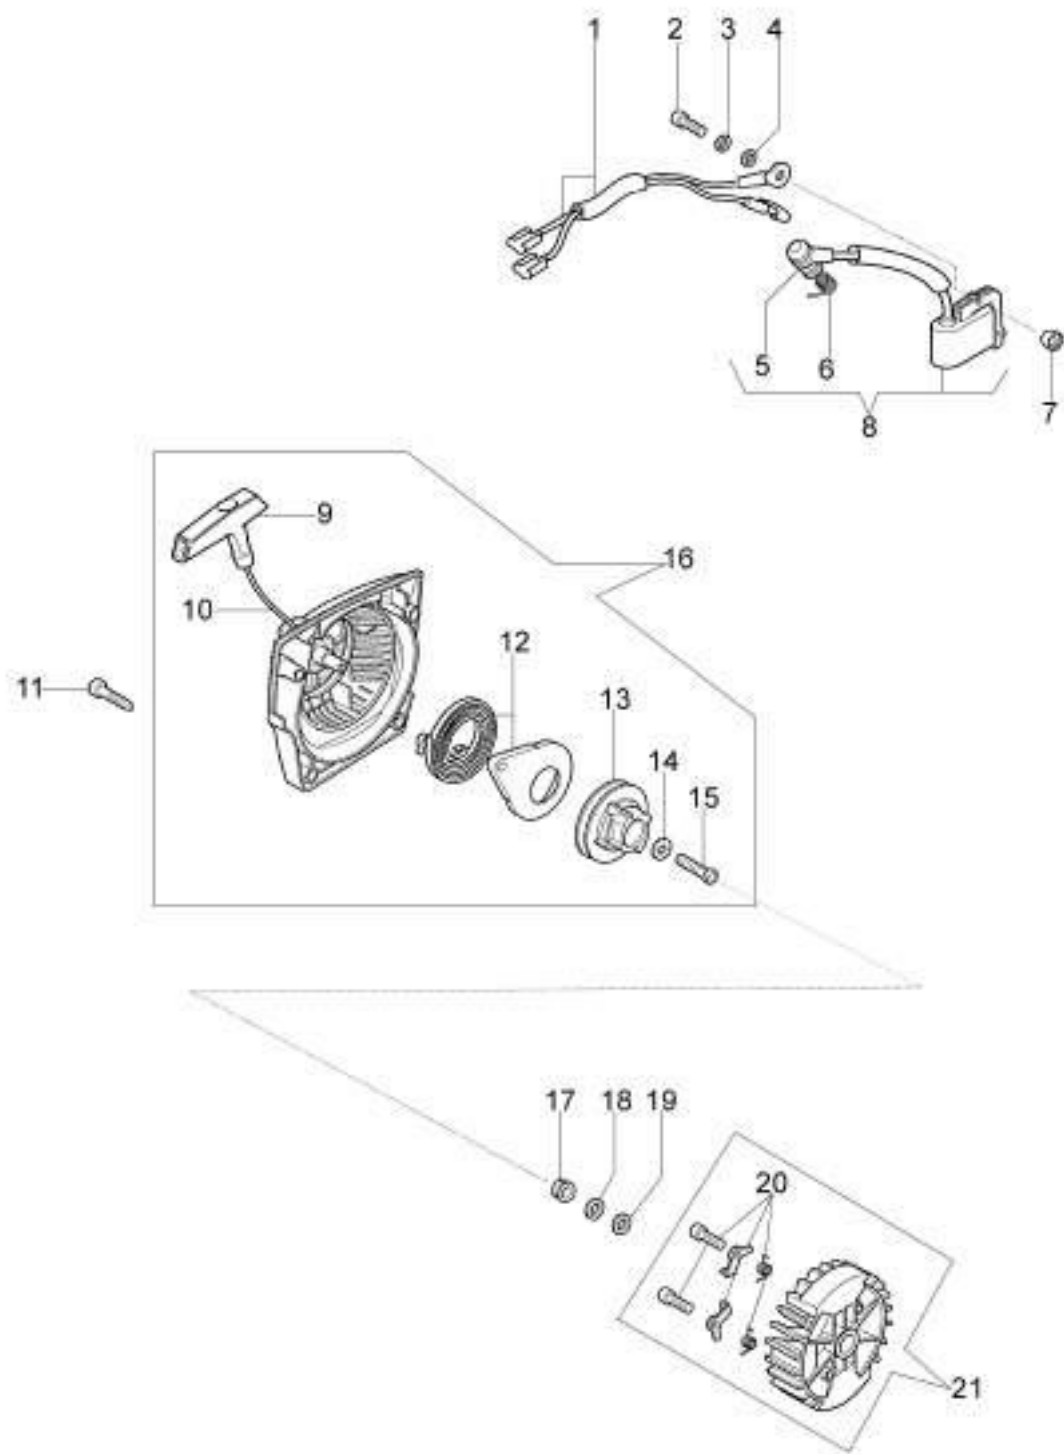

изображение Starter assy

Ref.Nu	Qty	Part number	Description	Validity from	Validity till	Notes	Bulletin
1	1	50070077R	Cable				
2	2	094000097	Screw				
3	2	006000315R	Washer				
4	2	3916004R	Washer				
5	1	094600097AR	Spark plug cap				
6	1	094600169AR	Spring				
7	2	50070148A	Spacer				
8	1	2501001R	Ignition coil				
9	1	097000064AR	Starter handle				
10	1	50070123R	Starter rope				
11	4	3960092AR	Screw				
12	1	50050073R	Spring				
13	1	50070050AR	Starter pulley				
14	1	094500034R	Washer				
15	1	094600041AR	Screw				
16	1	50072005BR	Starter assy			SN 0465187683	
16	1	50072059BR	Starter assy	SN 0465187684			
17	2	004000142R	Nut				
18	2	3833080R	Washer				
19	2	3916009R	Washer				
20	1	50072029	Pawl				
21	1	50260015R	Flywheel