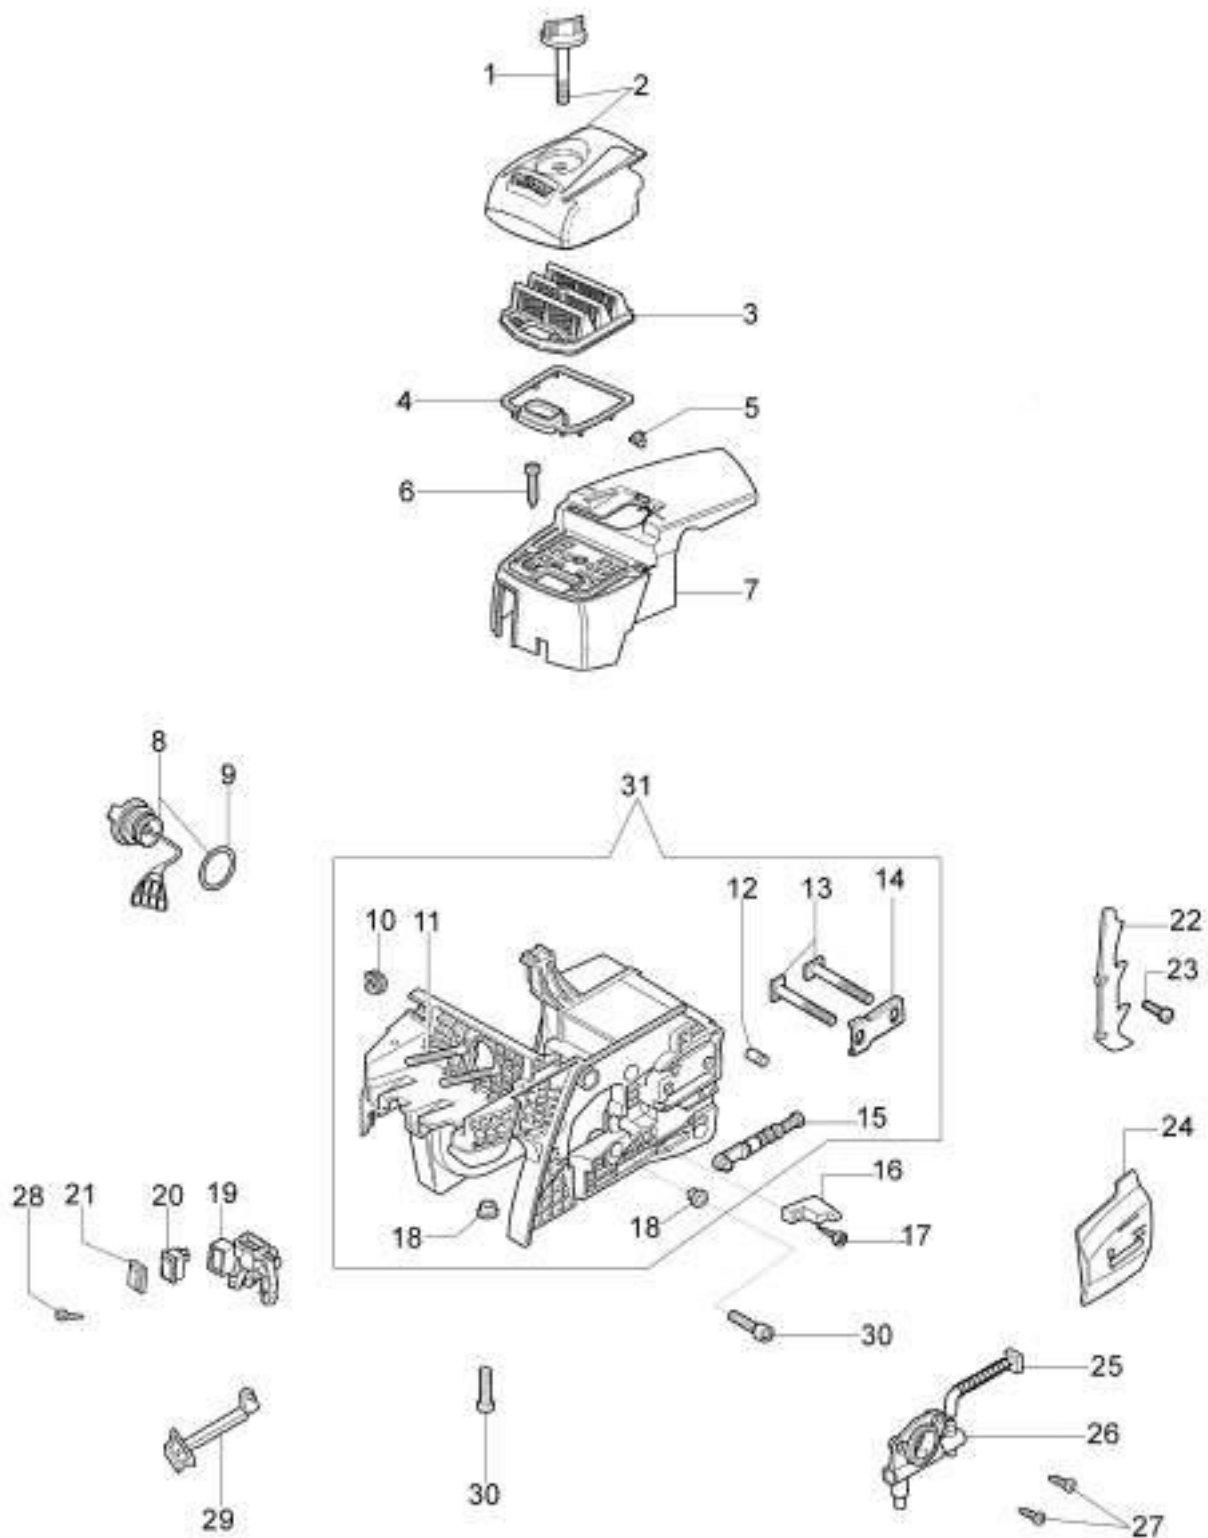

изображение Tank and air filter

Ref.Nu	Qty	Part number	Description	Validity from	Validity till	Notes	Bulletin
1	1	50070034R	Knob				
2	1	50072030B	Air filter cover			SN 0465187683	
2	1	50072058B	Air filter cover	SN 0465187684			
3	1	50070036R	Air filter standard				BT1-019-07/07
3	1	50070244R	Air filter optional				BT1-019-07/07
4	1	50070056	Gasket				
5	1	50070066	Deflector				
6	3	3960092AR	Screw				
7	1	50070192	Cover			SN 0465187683	
7	1	50070281DR	Cover	SN 0465187684			
8	1	50052005R	Tank cap				
9	1	3049025	O-ring				
10	1	005000347AR	Grommet				
11	1	50070067A	Tie rod				
12	1	097000229R	Breather valve				
13	1	50070052AR	Screw				
14	1	50070211	Plate				
15	1	50072010BR	Oil filter				
16	1	094600369R	Guard				
17	1	094600041AR	Screw				
18	5	50050067R	Spacer				
19	1	50080068R	Air filter support	SN 0463108262			BT4-155-05/13
20	1	2317021R	Switch				
21	1	2317013R	Guard				
22	1	50070062	Spike				
23	2	3960098R	Screw				
24	1	50070055R	Plate				
25	1	50070054R	Tube				
26	1	50170051BR	Oil pump				BT4-126-10/07
27	2	3960074R	Screw				
28	1	3960091AR	Screw				
29	1	50070228R	Lever				
30	5	3860099R	Screw				
31	1	50070007GR	Crankcase