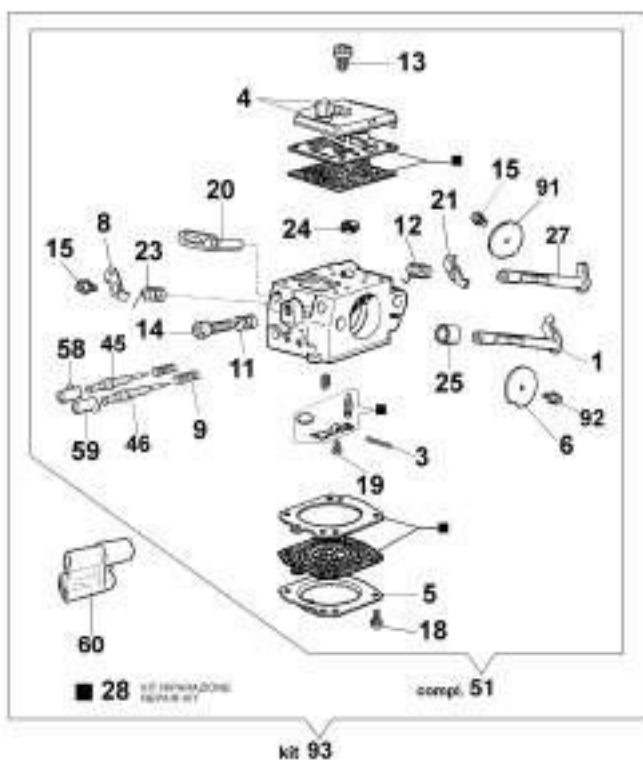

FINO A NOVEMBRE 2004
TILL NOVEMBER 2004
BAS NOVEMBER 2004
HASTA NOVEMBRE 2004
JUSQU'A NOVEMBRE 2004

DA NOVEMBRE 2004
FROM NOVEMBER 2004
AS NOVEMBER 2004
DESDE NOVEMBRE 2004
DEPUIS NOVEMBRE 2004

■ 89 KIT RINNOVAMENTO
REPAIR KIT