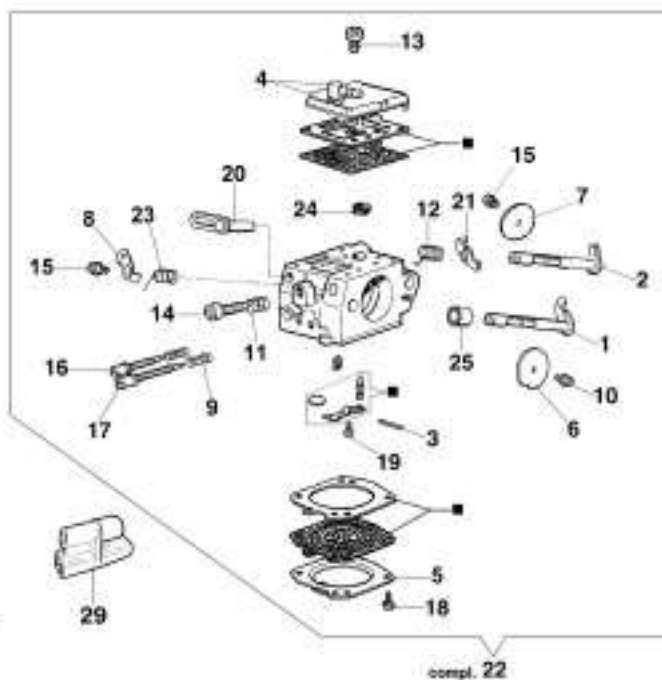

FINO A NOVEMBRE 2004
TILL NOVEMBER 2004
BAS NOVEMBER 2004
HASTA NOVEMBRE 2004
JUSQU'A NOVEMBRE 2004

DA NOVEMBRE 2004
FROM NOVEMBER 2004
AS NOVEMBER 2004
DESDE NOVEMBRE 2004
DEPUIS NOVEMBRE 2004

■ 89 KIT RINNOVAMENTO
REPAIR KIT