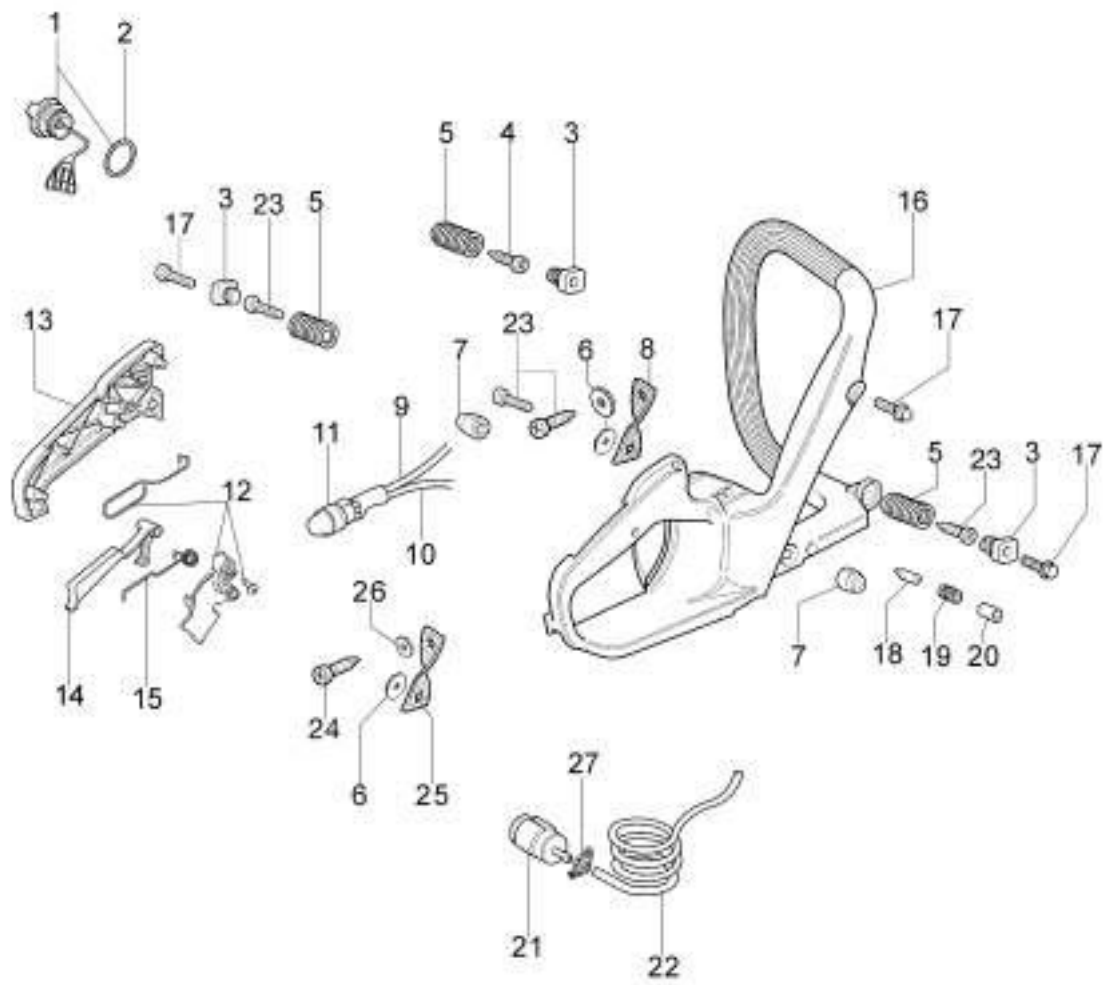

изображение Handle

Ref.Nu	Qty	Part number	Description	Validity from	Validity till	Notes	Bulletin
1	1	50340265R	Cap				
2	1	099900090R	Ring				
3	3	50070049R	Support				
4	1	3960073R	Screw				
5	3	50070024R	Spring				
6	3	3057005R	Washer				
7	2	50010061R	AV-mount				
8	1	50070182	Strap				
9	1	50060039	Tube				
10	1	50080134R	Tube				
11	1	2318817R	Air purge				
12	1	50070259	Throttle kit				BT4-142-05/10
13	1	50050214AR	Cover				
14	1	50050046AR	Lever				
15	1	097000028R	Spring				
16	1	50070065BR	Tank assy				
17	3	3960099R	Screw				
18	1	094500577AR	Breather valve				
19	1	094500575R	Spring				
20	1	50050071R	Breather valve				
21	1	50010218R	Fuel filter				
22	1	50070064	Fuel line				
23	4	094600041AR	Screw				
24	1	3960091AR	Screw				
25	1	50070181	Strap				
26	1	3916005R	Washer				
27	1	4098377R	Band