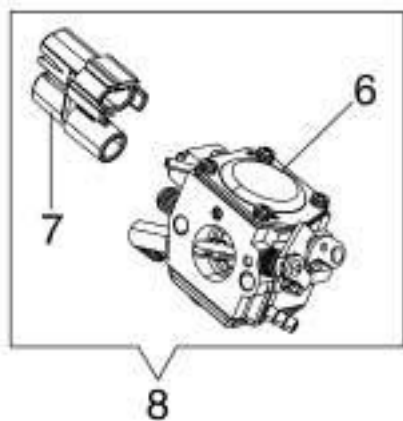

5 KIT RIPARAZIONE
REPAIR KIT

изображение Carburetor HDA-314

Ref.Nu	Qty	Part number	Description	Validity from	Validity till	Notes	Bulletin
1	2	2318106	Cap				
2	1	2318109	Adjust. screw MAX				
3	1	2318984	Adjust. screw MIN				
4	2	2318107	Spring				
5	1	2318673	Repair kit				
6	1	2318981AR	Carburetor HDA-314	SN 0465248123			
7	1	50080082R	Screw guide	SN 0465248123			
8	1	50070224B	Carburetor kit HDA-205E