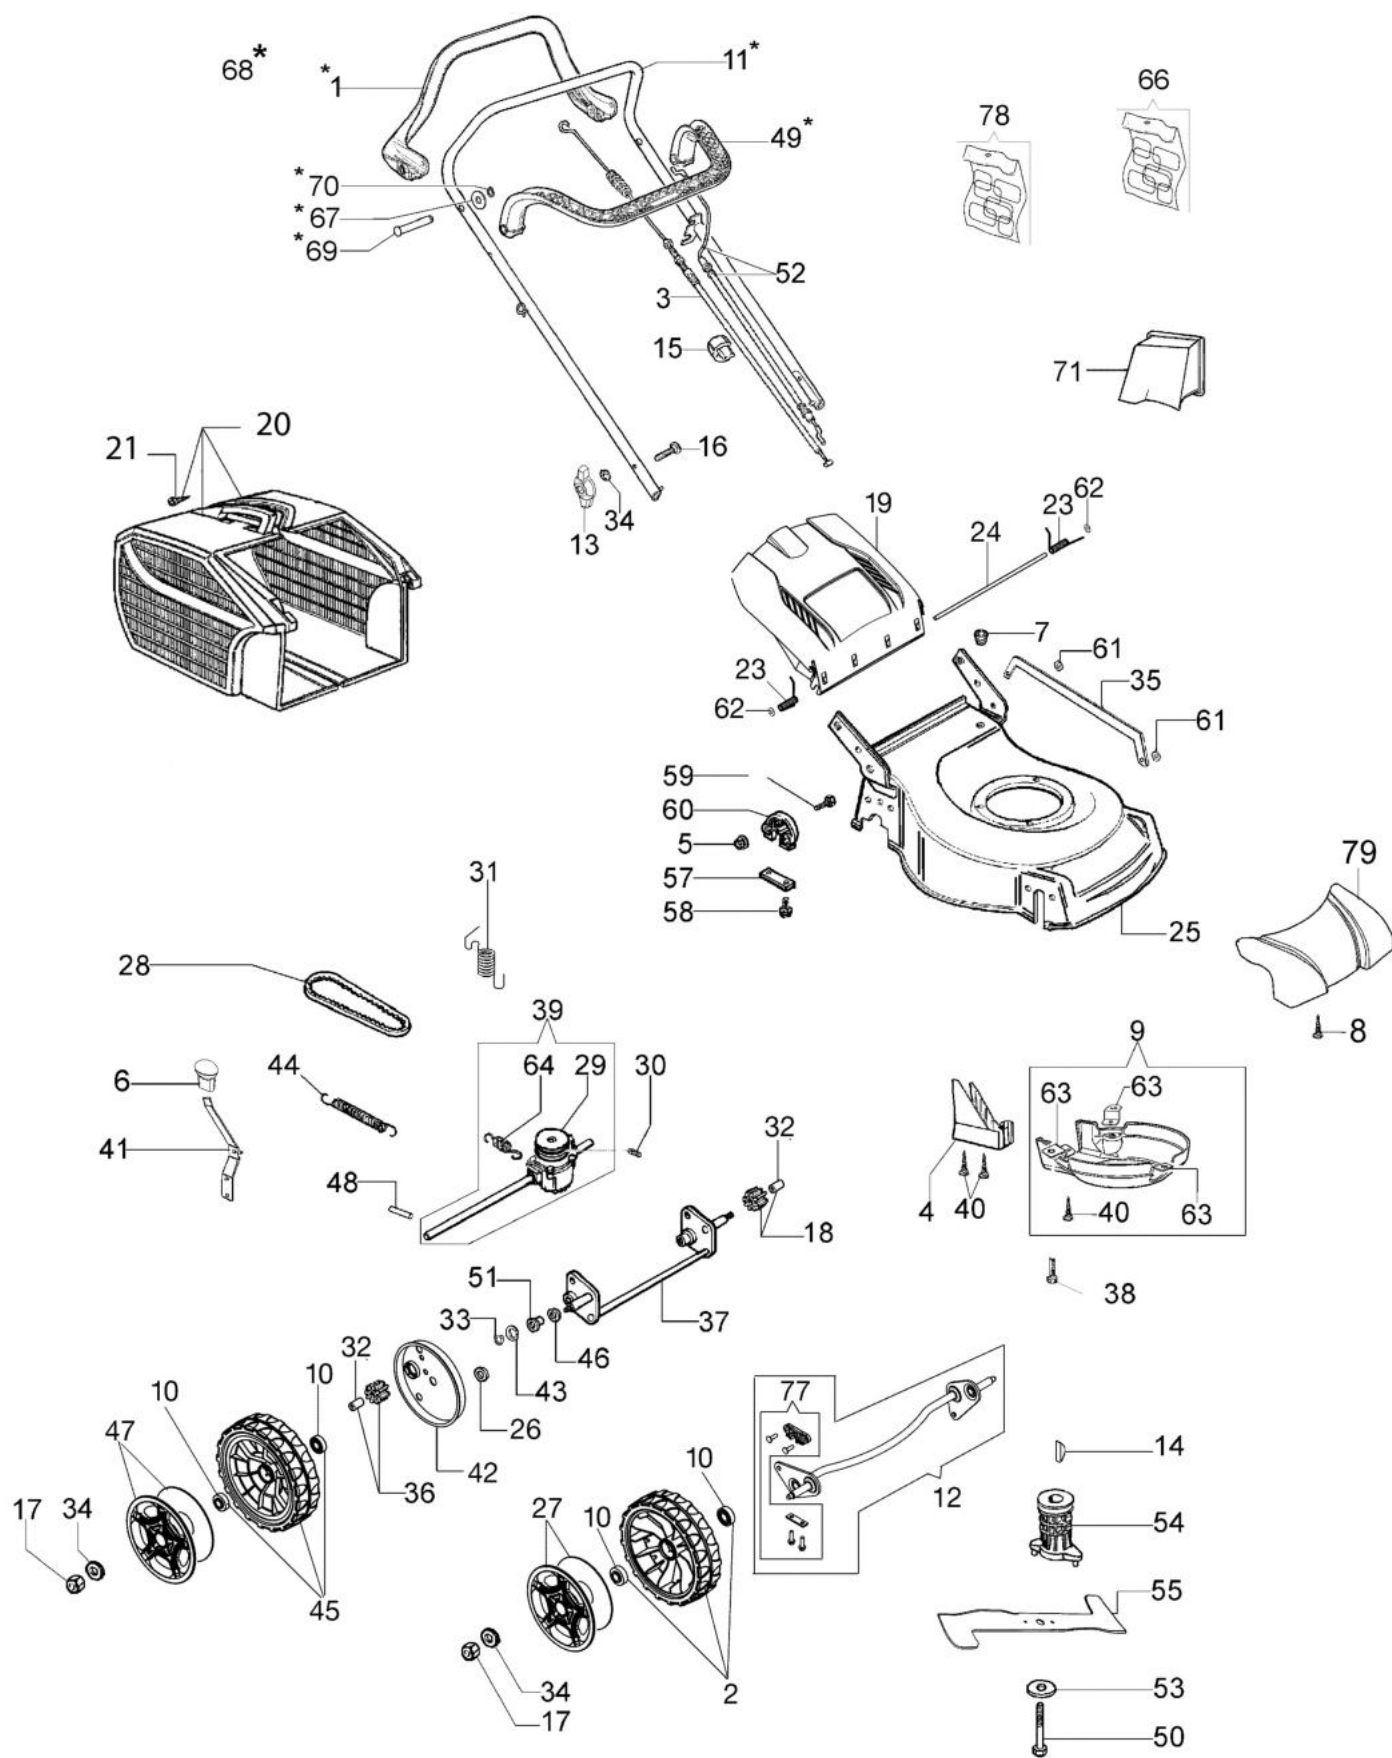

изображение Complete illustrated parts list

Ref.Nu	Qty	Part number	Description	Validity from	Validity till	Notes	Bulletin
1	1	66060398BR	Traction lever				
2	2	66070724R	Complete wheel				
3	1	66070653R	Traction cable				
4	1	66100270R	Guard				
5	1	3914006R	Nut				
6	1	66110684	Handle				
7	1	66030038	Grommet				
8	2	3960137R	Screw				
9	1	66070233A	Guard kit				
10	8	66030081R	Bearing				
11	1	66060421BR	Handlebar				
12	1	66070748	Axle kit				
13	2	66070943R	Tightening handle				
14	1	8202126R	Key				
15	1	66060231R	Band				
16	2	3910015R	Screw				
17	4	3933032R	Nut				
18	1	66070437R	Left sprocket				
19	1	66110617	Shutter				
20	1	66112001R	Complete grassbag				
21	1	3960013R	Screw				
23	1	66110610	Kit spring				
24	1	66110026R	Deflector axle				
25	1	66100257R	Deck				
26	2	3916015R	Washer				
27	2	66070848R	Wheel cover				
28	1	3047038R	Belt				
29	1	66071084R	Pulley				
30	1	3022020R	Plug				
31	1	66070652R	Spring				
32	2	66070435R	Bushing				
33	1	3024012R	Snap ring				
34	7	3916008R	Washer				
35	2	66100035R	Rod				
36	1	66070436R	Right sprocket				
37	1	66070013C	Rear axle				
38	3	3806076R	Screw				
39	1	66070755B	Transmission				
40	2	011200035R	Screw				
41	1	66070018R	Lever				
42	2	66070060R	Wheel cover				
43	1	66030044	Spacer				
44	1	66070036R	Spring				
45	2	66071063R	Complete wheel