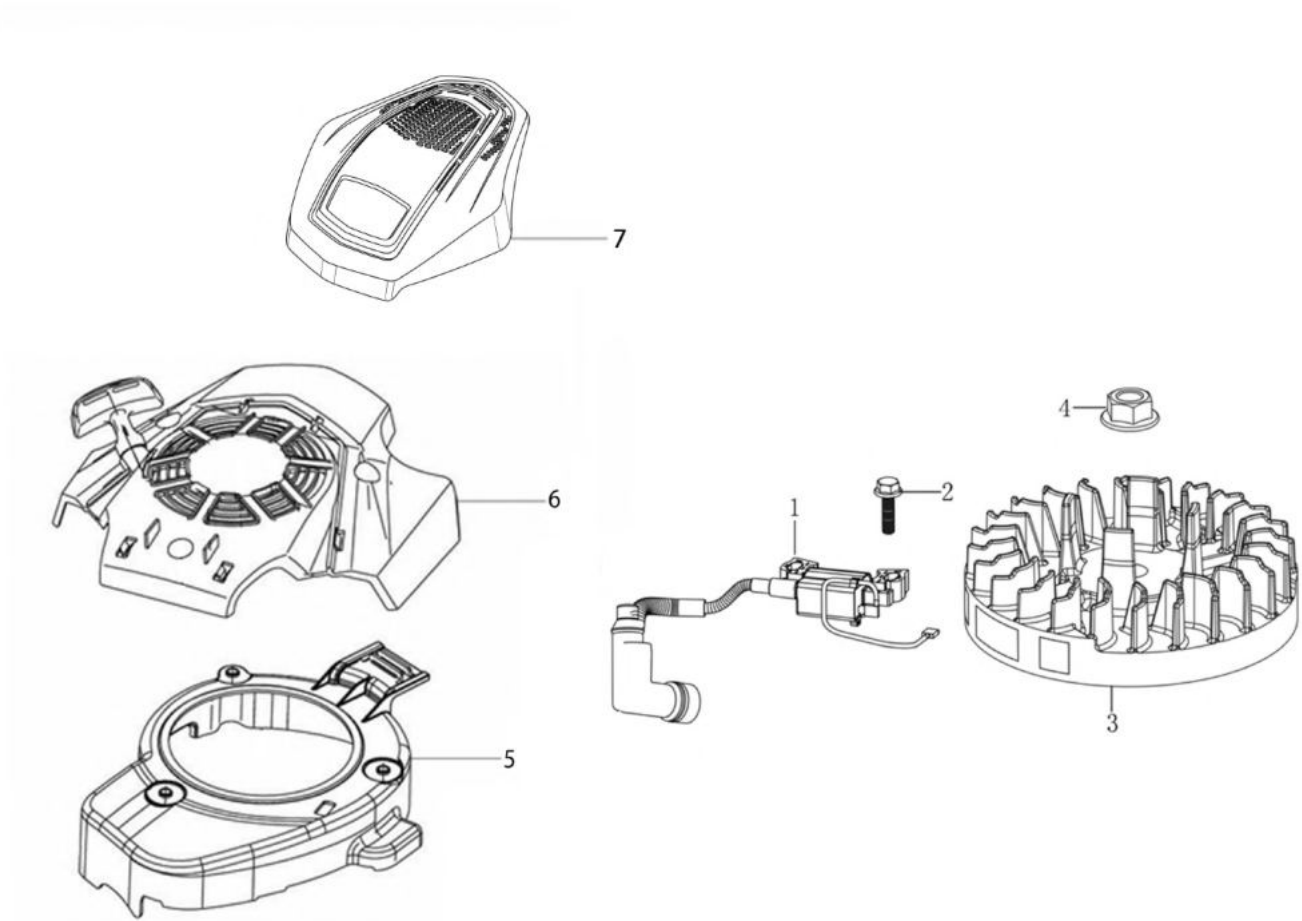

изображение Ignition system

Ref.Nu	Qty	Part number	Description	Validity from	Validity till	Notes	Bulletin
1	1	L66151551	Ignition coil				
2	1	L66150817	Bolt				
3	1	L66151552	Flywheel				
4	1	L66150376	Nut				
5	1	L66151550	Cover				
6	1	L66151549	Starter assy				
7	1	3075227R	Cover			Cover senza etichette / Cover without label	MO_0001_12/1'