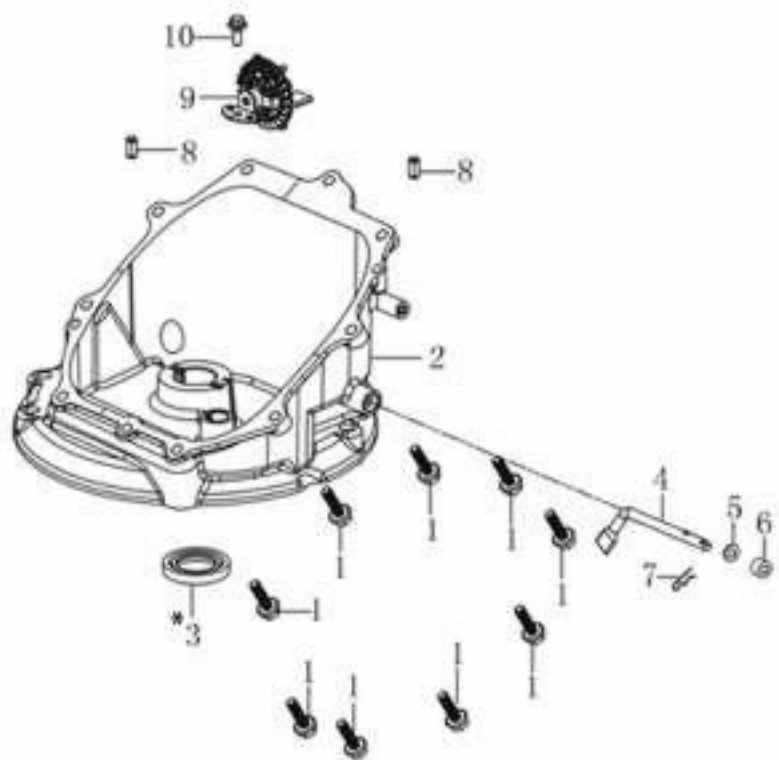

11*

изображение Crankcase cover

Ref.Nu	Qty	Part number	Description	Validity from	Validity till	Notes	Bulletin
1	9	L66150817	Bolt				
2	1	L66151537	Crankcase cover				
3	1	L66150462	Oil seal				
4	1	L66151538	Governor arm shaft				
5	1	L66150035	Washer				
6	1	L66150419	Gasket				
7	1	L66150353	Plug				
8	2	L66151539	Pin				
9	1	L66151540	Governor				
10	1	L66150729	Screw				
11	1	L66151570	Gasket set