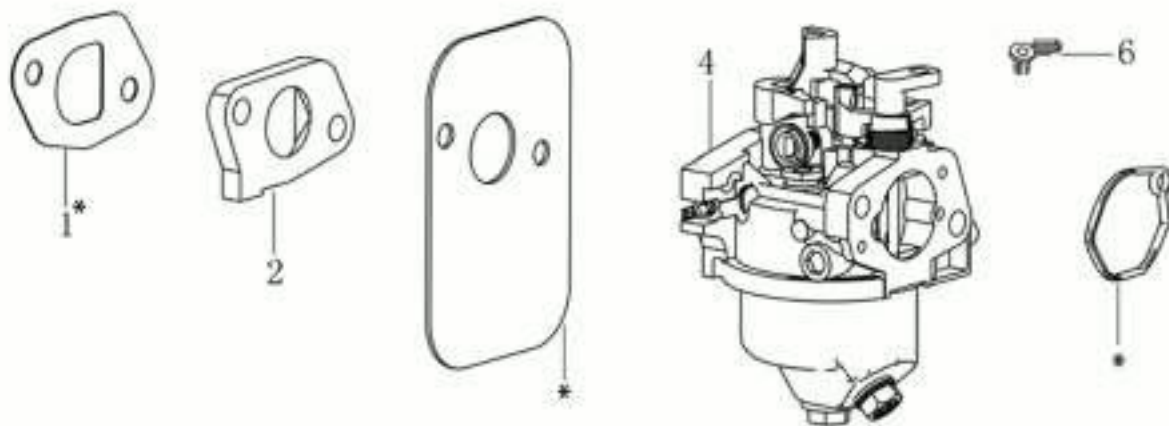

3*

изображение Carburetor

Ref.Nu	Qty	Part number	Description	Validity from	Validity till	Notes	Bulletin
1	1	L66151553	Gasket				
2	1	L66151981	Insulator				
3	1	L66151570	Gasket set				
4	1	L66151578	Carburetor				
6	1	L66150731	Shoe