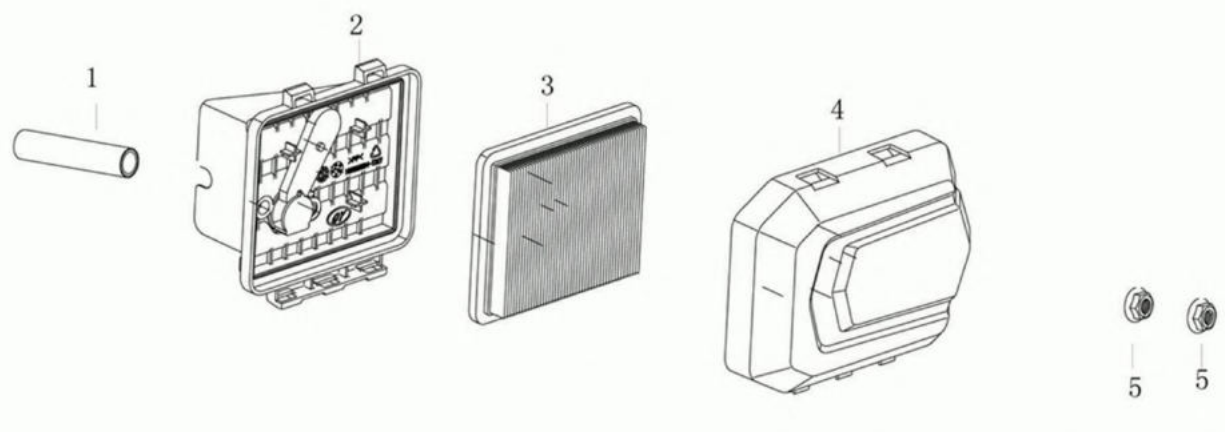

изображение Air filter

Ref.Nu	Qty	Part number	Description	Validity from	Validity till	Notes	Bulletin
1	1	L66151555	Tube				
2	1	L66151773	Air filter support				
3	1	L66150715	Air filter				
4	1	L66151557	Filter cover				
5	2	004400959R	Nut