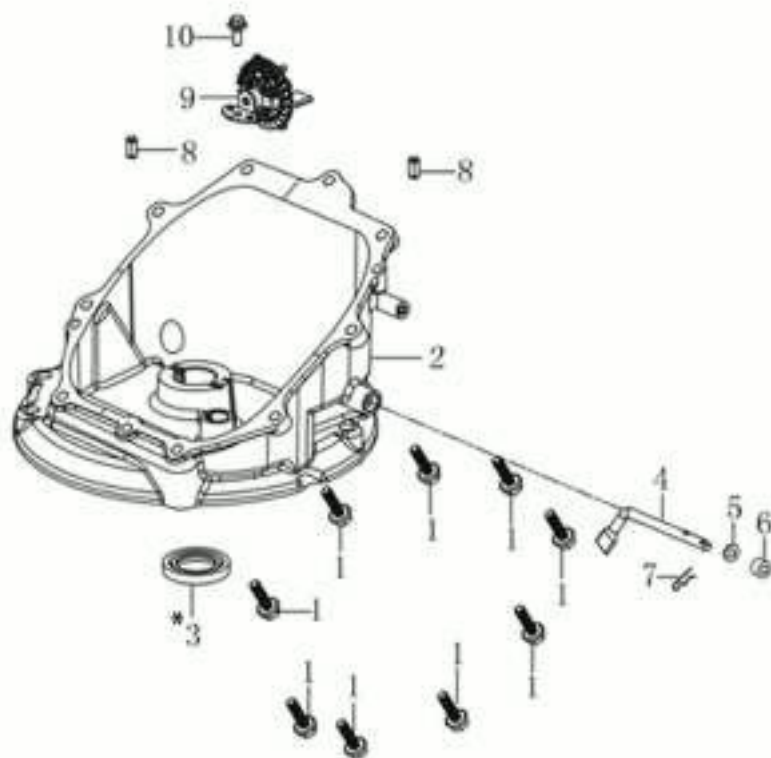

11*

изображение Crankcase cover

Ref.Nu	Qty	Part number	Description	Validity from	Validity till	Notes	Bulletin
1	9	L66150817	Bolt				
2	1	L66151537	Crankcase cover				
3	1	L66150462	Oil seal				
4	1	L66151538	Governor arm shaft				
5	1	L66150035	Washer				
6	1	L66150419	Gasket				
7	1	L66150353	Plug				
8	2	L66151539	Pin				
9	1	L66151540	Governor				
10	1	L66150729	Screw				
11	1	L66151570	Gasket set