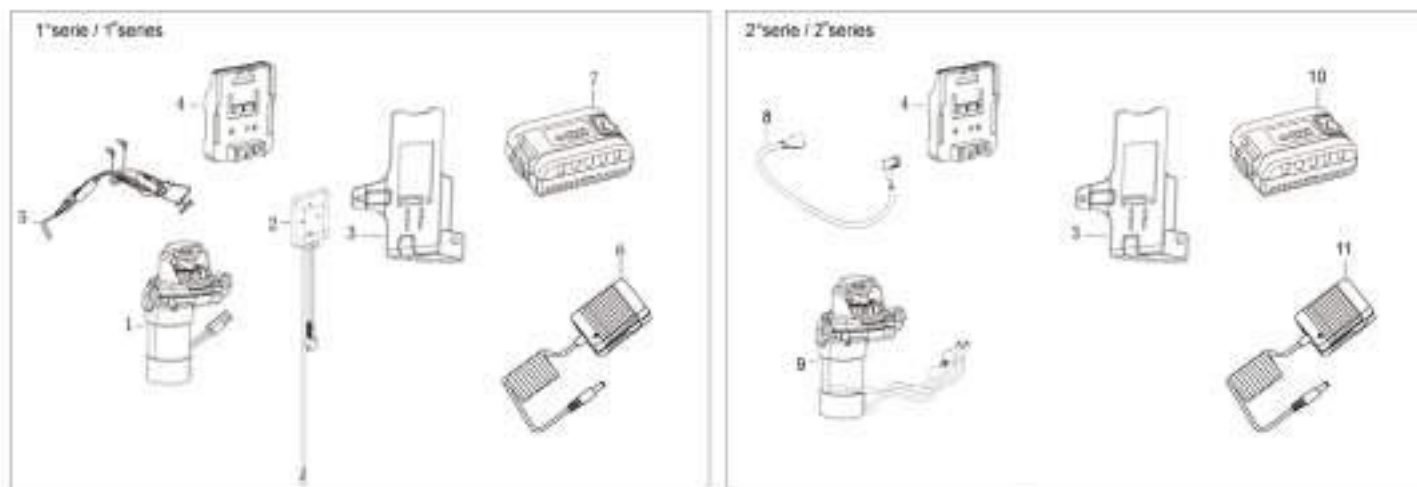

изображение Start motor assy

Ref.Nu	Qty	Part number	Description	Validity from	Validity till	Notes	Bulletin
1	1	L66151970	Start motor assy				
2	1	L66151972	Starter relay				
3	1	L66151973	Bracket				
4	1	L66151974	Battery support				
5	1	L66151971	Starter cable				
6	1	3075273R	Battery charger				
7	1	3075272R	Battery				BT5-089-06/22
8	1	L66152070	Starter cable				
9	1	L66152071	Start motor assy				
10	1	3075272AR	Battery				
11	1	3075273AR	Battery charger