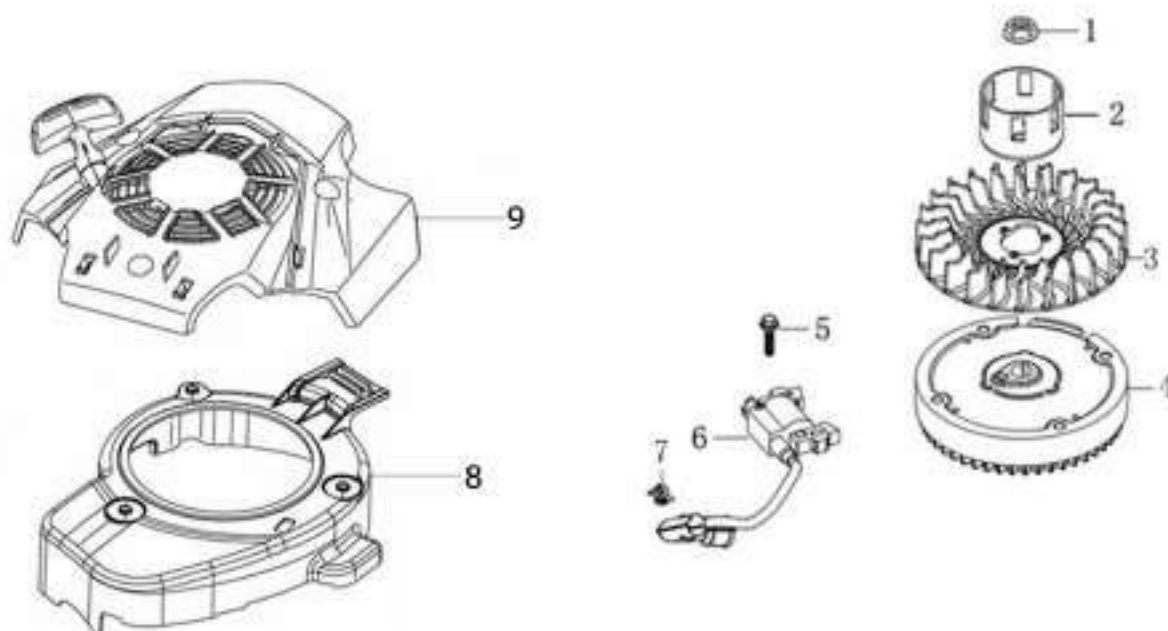

изображение Ignition system

Ref.Nu	Qty	Part number	Description	Validity from	Validity till	Notes	Bulletin
1	1	L66150376	Nut				
2	1	L66150147	Pulley				
3	1	L66150426	Fan				
4	1	L66151605	Flywheel				
5	1	L66150452	Screw				
6	1	L66151606	Ignition coil				
7	1	L66150440	Clip				
8	1	L66151604	Cover				
9	1	L66151603	Starter assy				
10	1	3075227R	Cover			Cover senza etichette / Cover without label	MO_0001_12/11