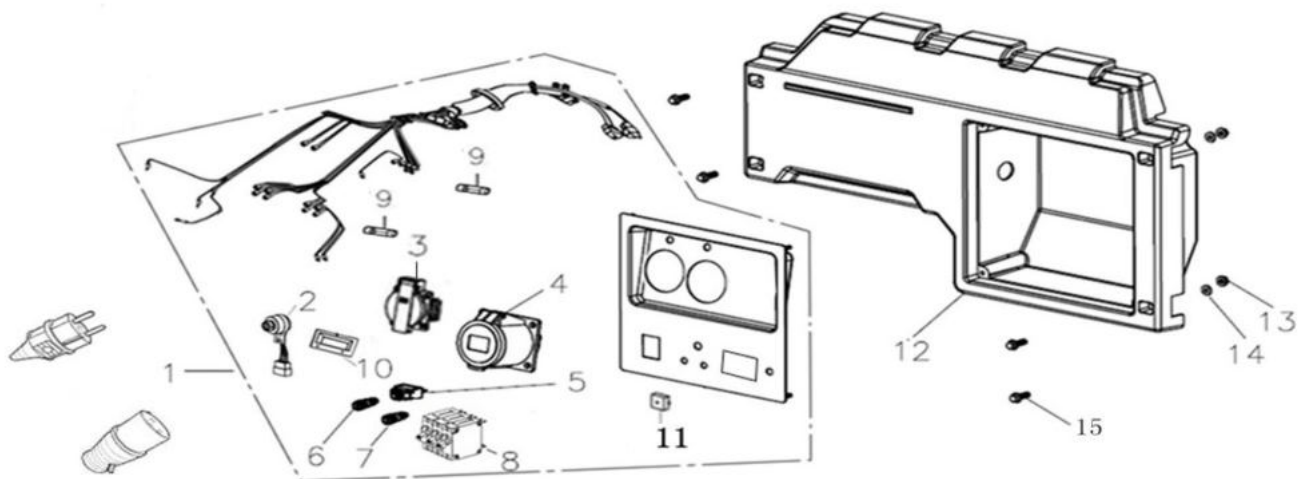

изображение Control Panel

Ref.Nu	Qty	Part number	Description	Validity from	Validity till	Notes	Bulletin
1	1	L66152386	Control Panel				
2	1	L66152387	Starting switch				
3	1	L66152388	Plug				
4	1	L66152389	Plug				
5	1	L66152195	Electrical protection				
6	1	L66152191	Positive terminal				
7	1	L66152190	Negative terminal				
8	1	L66152390	Electrical protection				
9	2	L66152391	Fuse				
10	1	L66152392	Timer				
11	1	L66152196	Rectifier				
12	1	L66152393	Panel support				
13	4	L66152199	Nut				
14	4	L66152394	Washer				
15	4	L66152090	Screw