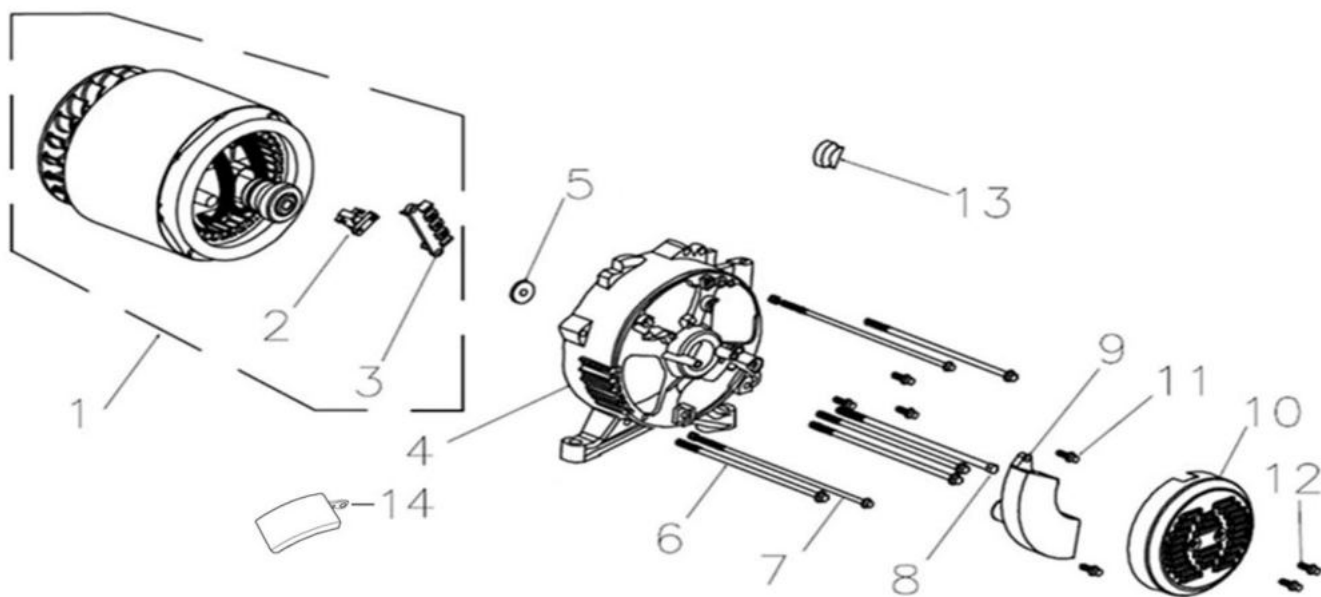

изображение Generator group

Ref.Nu	Qty	Part number	Description	Validity from	Validity till	Notes	Bulletin
1	1	L66152363	Electric motor				
2	1	L66152364	Terminal plate				
3	1	L66152365	Brush				
4	1	L66152366	Engine support				
5	1	L66152367	Washer				
6	4	L66152368	Screw				
7	2	L66152369	Screw				
8	1	L66152370	Screw				
9	1	L66152371	Governor				
10	1	L66152372	Cover				
11	3	L66152373	Screw				
12	6	L66152221	Screw				
13	1	L66152374	Limiter switch				
14	1	L66152375	Cover