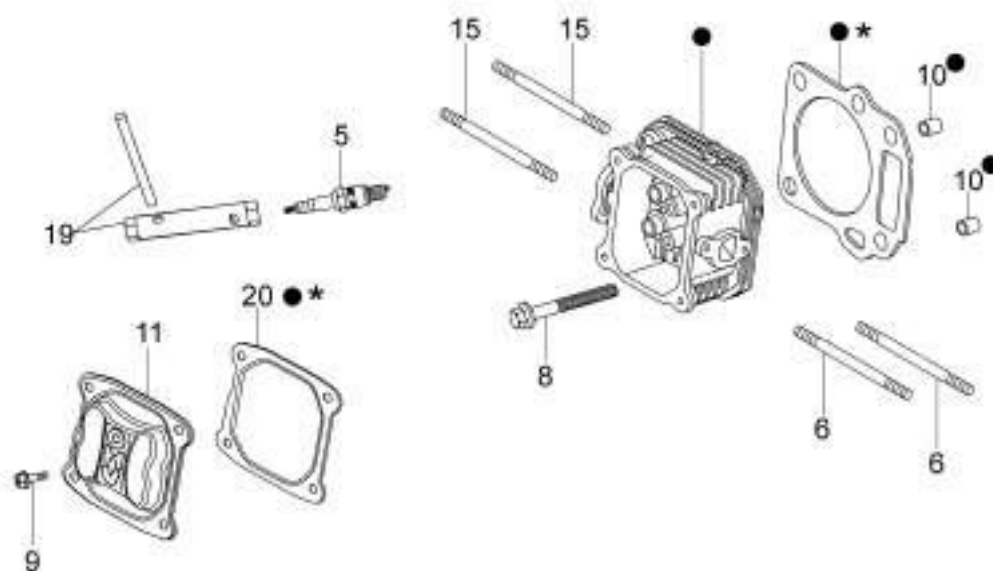

изображение Cylinder head and valve

Ref.Nu	Qty	Part number	Description	Validity from	Validity till	Notes	Bulletin
1	2	L66150368	Compensator				
2	2	L66150403	Slide				
3	1	L66150404	Camshaft assy				
4	1	L66150399	Washer				
5	1	3055123R	Spark plug				
6	2	L66150396	Stud				
7	1	L66150215	Head comp.cylinder				
8	4	L66150005	Screw				
9	4	L66150393	Screw				
10	2	L66150350	Plug				
11	1	L66150394	Cover				
12	2	L66150398	Spring holder				
13	2	L66150366	Valves spring				
14	1	L66150400	Suction/exhaust valve kit				
15	2	L66150708	Stud				
16	1	L66150401	Plate				
17	2	L66150402	Equalizer rod				
18	1	L66150736	Gasket set				
19		-	Not available for this product				
20	1	L66150471	Gasket