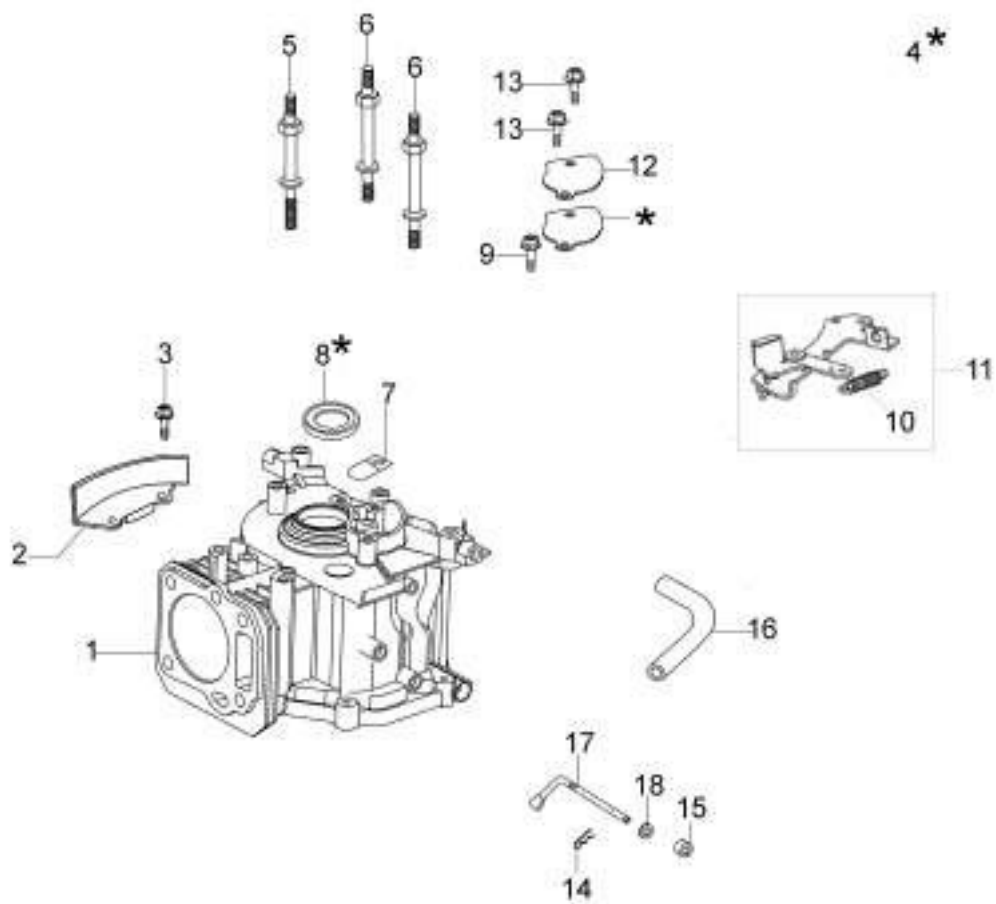

изображение Cylinder and crankcase

Ref.Nu	Qty	Part number	Description	Validity from	Validity till	Notes	Bulletin
1	1	L66150224	Crankcase assy				
2	1	L66150406	Guard				
3	2	L66150251	Screw				
4	1	L66150736	Gasket set				
5	1	L66150407	Stud				
6	2	L66150408	Stud				
7	1	L66150410	Reed valve				
8	1	L66150409	Seal ring				
9	1	L66150411	Screw				
10	1	L66150257	Spring				
11	1	L66150415	Flyweheel brake				
12	1	L66150413	Cap				
13	2	L66150414	Screw				
14	1	L66150353	Plug				
15	1	L66150419	Gasket				
16	1	L66150710	Tube				
17	1	L66150417	Governor arm shaft				
18	1	L66150035	Washer