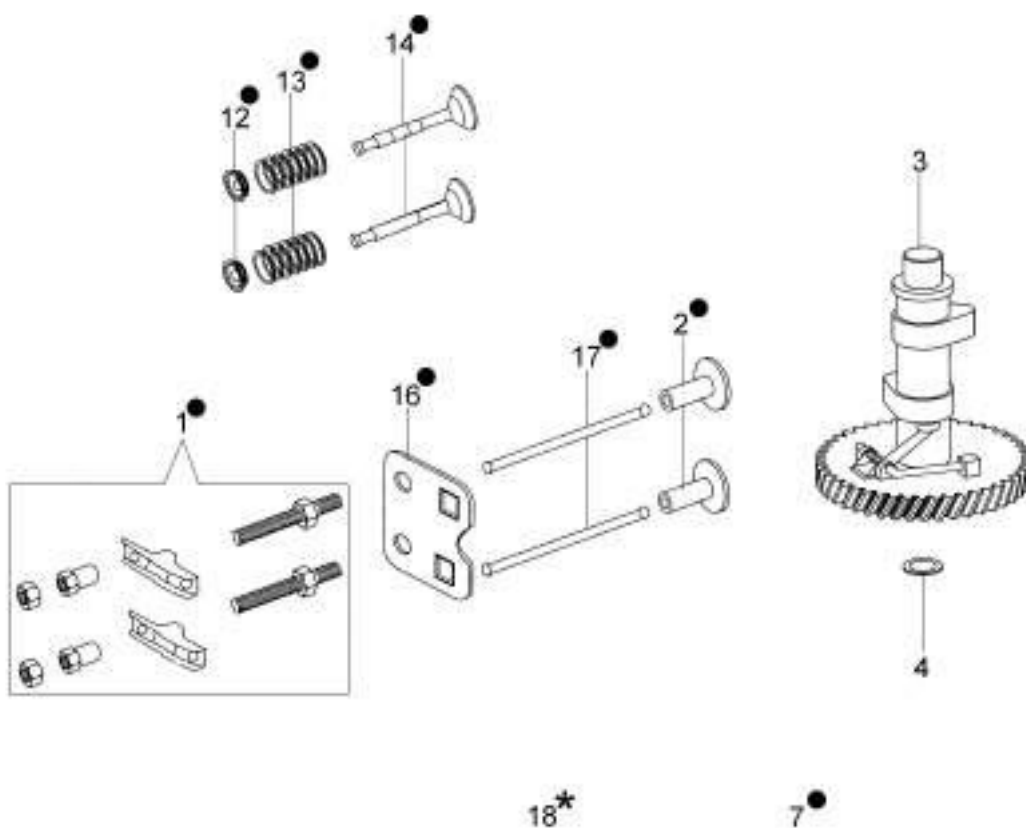

изображение Cylinder head and valve

Ref.Nu	Qty	Part number	Description	Validity from	Validity till	Notes	Bulletin
1	2	L66150368	Compensator				
2	2	L66150403	Slide				
3	1	L66150404	Camshaft assy				
4	1	L66150399	Washer				
5	1	3055123R	Spark plug				
6	2	L66150396	Stud				
7	1	L66150215	Head comp.cylinder				
8	4	L66150005	Screw				
9	4	L66150393	Screw				
10	2	L66150350	Plug				
11	1	L66150394	Cover				
12	2	L66150398	Spring holder				
13	2	L66150366	Valves spring				
14	1	L66150400	Suction/exhaust valve kit				
15	2	L66150708	Stud				
16	1	L66150401	Plate				
17	2	L66150402	Equalizer rod				
18	1	L66150736	Gasket set				
19		-	Not available for this product				
20	1	L66150471	Gasket