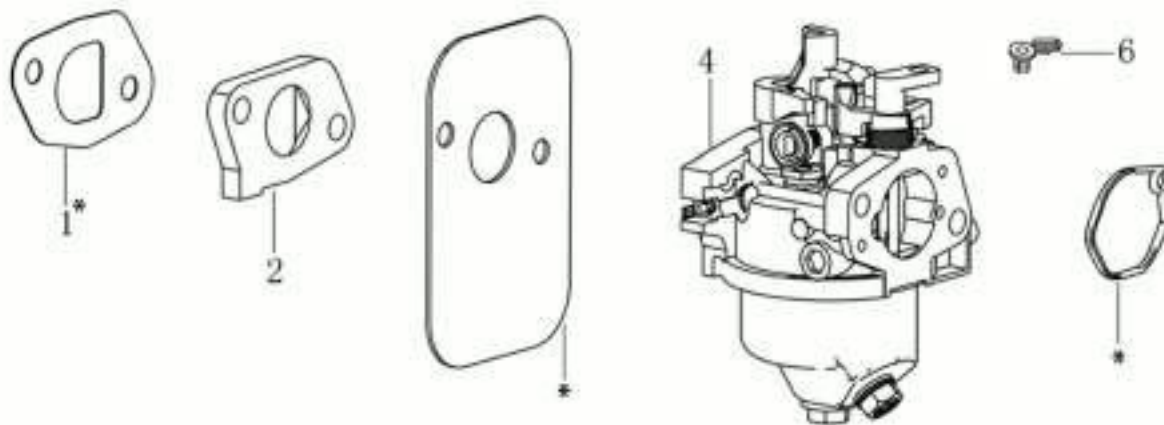

3*

изображение Carburetor

Ref.Nu	Qty	Part number	Description	Validity from	Validity till	Notes	Bulletin
1	1	L66151553	Gasket				
2	1	L66151981	Insulator				
3	1	L66151570	Gasket set				
4	1	L66151554	Carburetor				
6	1	L66150731	Shoe