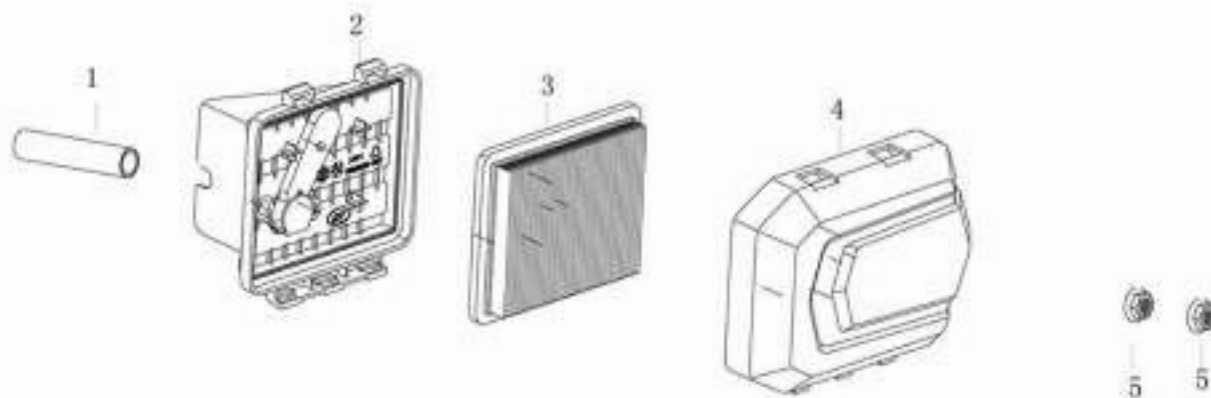

изображение Air filter

Ref.Nu	Qty	Part number	Description	Validity from	Validity till	Notes	Bulletin
1	1	L66151555	Tube				
2	1	L66151773	Air filter support				
3	1	L66150715	Air filter				
4	1	L66151557	Filter cover				
5	2	004400959R	Nut