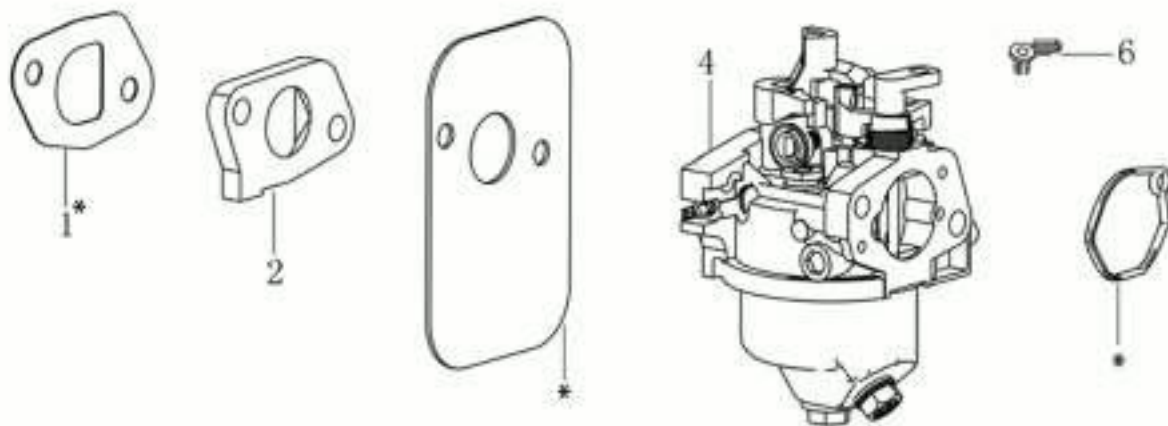

3*

изображение Carburetor

Ref.Nu	Qty	Part number	Description	Validity from	Validity till	Notes	Bulletin
1	1	L66151553	Gasket				
2	1	L66151981	Insulator				
3	1	L66151570	Gasket set				
4	1	L66151578	Carburetor				
6	1	L66150731	Shoe