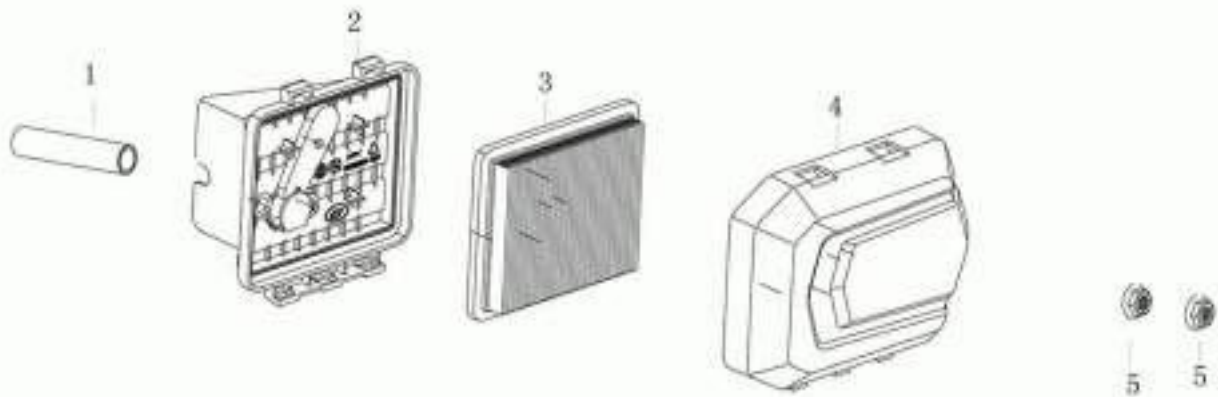

изображение Air filter

Ref.Nu	Qty	Part number	Description	Validity from	Validity till	Notes	Bulletin
1	1	L66151555	Tube				
2	1	L66151556	Filter support				
3	1	L66150715	Air filter				
4	1	L66151557	Filter cover				
5	2	004400959R	Nut