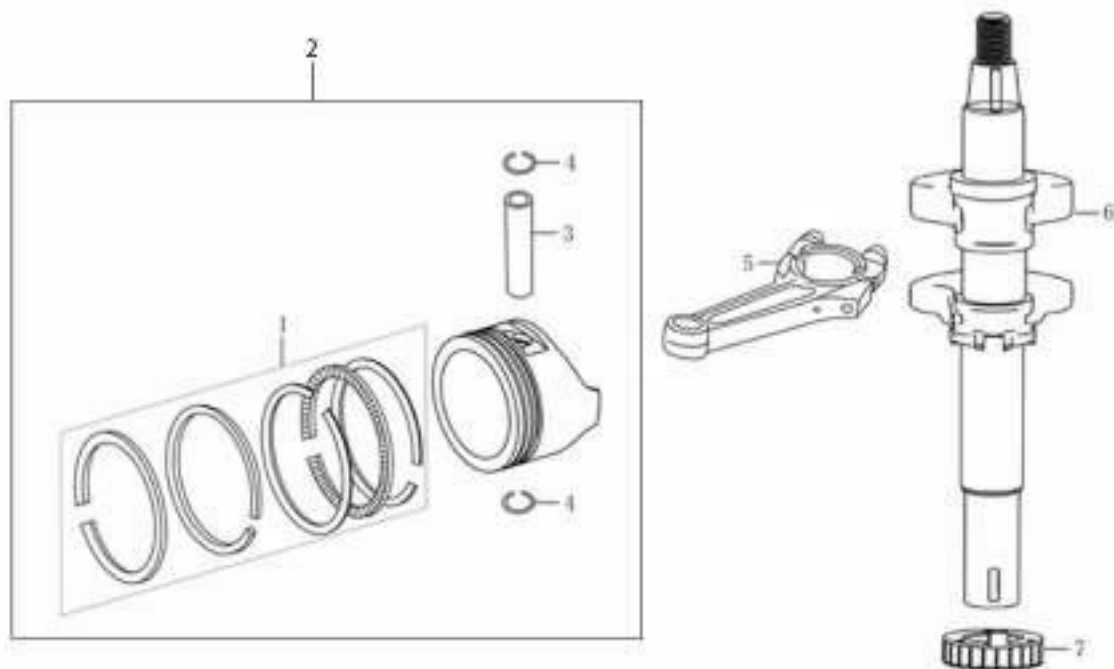

изображение Shaft + piston

Ref.Nu	Qty	Part number	Description	Validity from	Validity till	Notes	Bulletin
1	1	L66151541	Piston ring set				
2	1	L66151571	Piston assy				
3	1	L66150342	Piston pin				
4	2	L66150372	Retainer washer				
5	1	L66151576	Connecting rod				
6	1	L66151577	Crankshaft				
7	1	L66151544	Slide