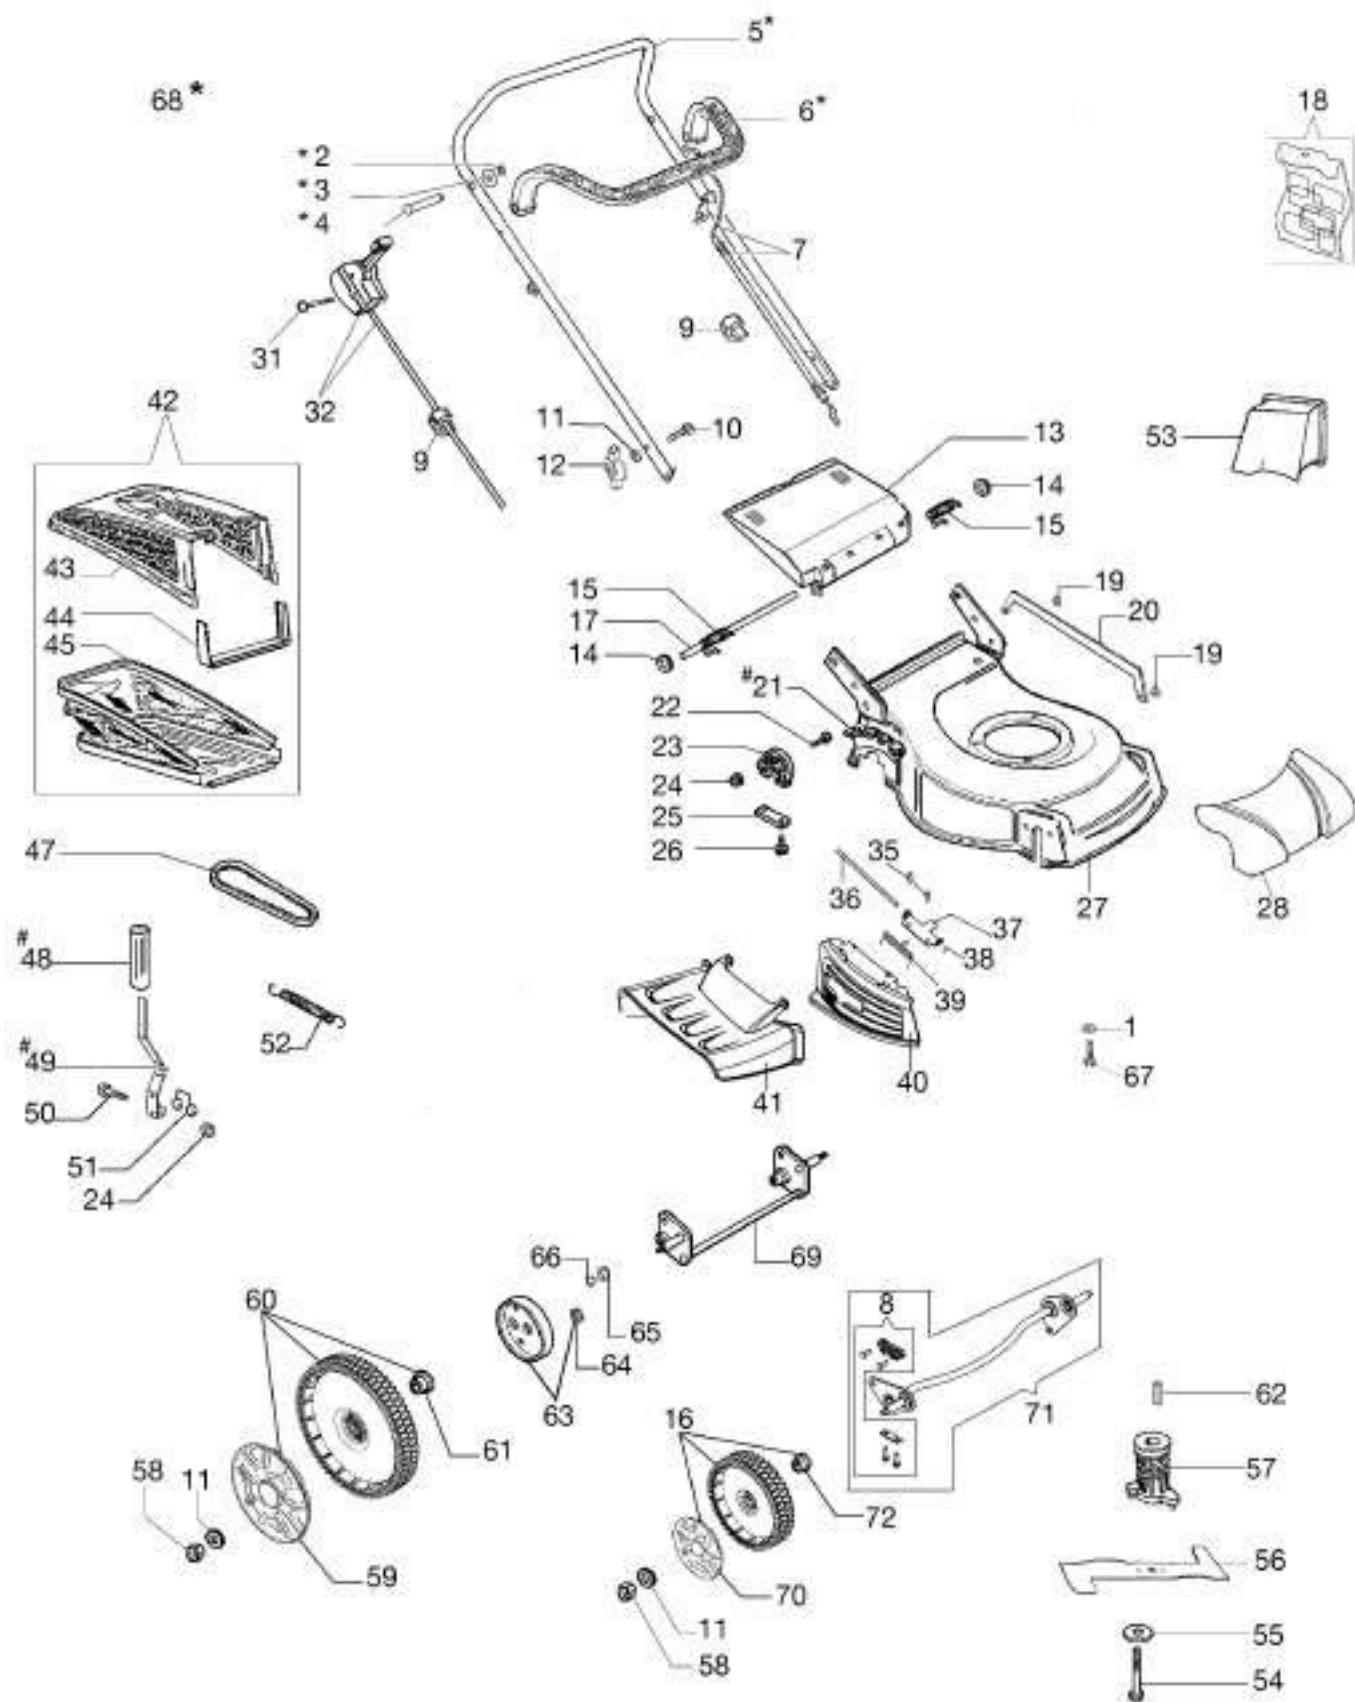

## изображение Complete illustrated parts list

Ref.Nu	Qty	Part number	Description	Validity from	Validity till	Notes	Bulletin
1	3	3916008R	Washer				
2	2	3024006R	Snap ring				
3	2	3064037R	Washer				
4	2	66060317BR	Pin				
5	1	66060421BR	Handlebar				
6	1	66060316AR	Brake lever				
7	1	66030276R	Engine break cable				
8	1	66070744	Support set				
9	2	66060231R	Band				
10	2	3910015R	Screw				
11	7	3916008R	Washer				
12	2	66070317R	Tightening handle				
13	1	66110014R	Shutter				
14	2	3045034R	Retainer washer				
15	1	66110610	Kit spring				
16	2	66070730	Wheel kit				
17	1	66110026R	Deflector axle				
18	1	66070737	Labels kit				
19	2	3045035R	Retainer washer				
20	1	66070229	Rod				
21	1	66070291R	Sector				
22	6	3801022R	Screw				
23	2	66030049AR	Support				
24	7	3914010R	Nut				
25	2	66030039	Plate				
26	4	3960031R	Screw				
27	1	66070733AR	Deck				
28	1	66070415R	Guard				
31	1	3906053	Screw				
32	1	66060164CR	Complete throttle				
35	2	3032018R	Rivet				
36	1	66071060R	Pin				
37	1	66070804R	Support				
38	2	3045034R	Retainer washer				
39	1	66070493R	Spring				
40	1	66070478AR	Shutter				
41	1	66070479R	Deflector				
42	1	66070378A	Grassbag kit				
43	1	66070132R	Frame				
44	1	66070133R	Support				
45	1	66070330R	Grassbag				
46	1	66070439A	Lever group				
47	1	3047027R	Belt				
48	1	66070954R	Handle				