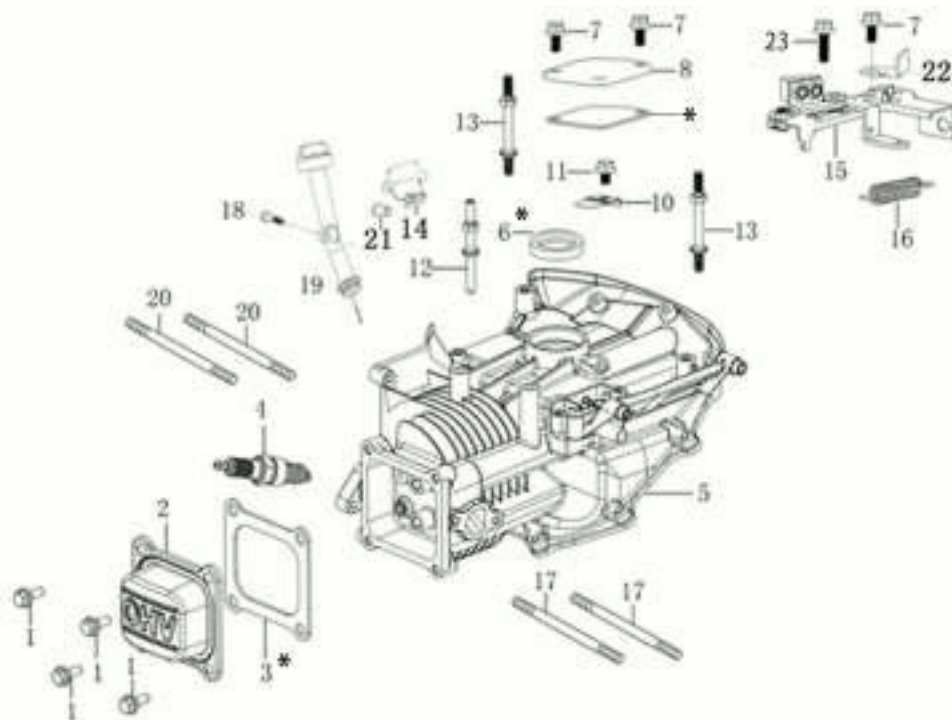

9*

изображение Crankcase

Ref.Nu	Qty	Part number	Description	Validity from	Validity till	Notes	Bulletin
1	4	L66150393	Screw				
2	1	L66151522	Cover				
3	1	L66151523	Gasket				
4	1	3055123R	Spark plug				
5	1	L66151524	Crankcase				
6	1	L66150409	Seal ring				
7	3	L66150464	Screw				
8	1	L66151525	Cap				
9	1	L66151570	Gasket set				
10	1	L66150410	Reed valve				
11	1	L66151526	Screw				
12	1	L66151527	Stud				
13	2	L66151528	Stud				
14	1	L66151529	Support				
15	1	L66151530	Brake				
16	1	L66151531	Spring				
17	2	L66151532	Stud				
18	1	L66150453	Screw				
19	1	L66151533	Oil cap assy				
20	2	L66151534	Stud				
21	1	L66151535	Bushing				
22	1	L66151536	Bracket				
23	1	L66150456	Screw