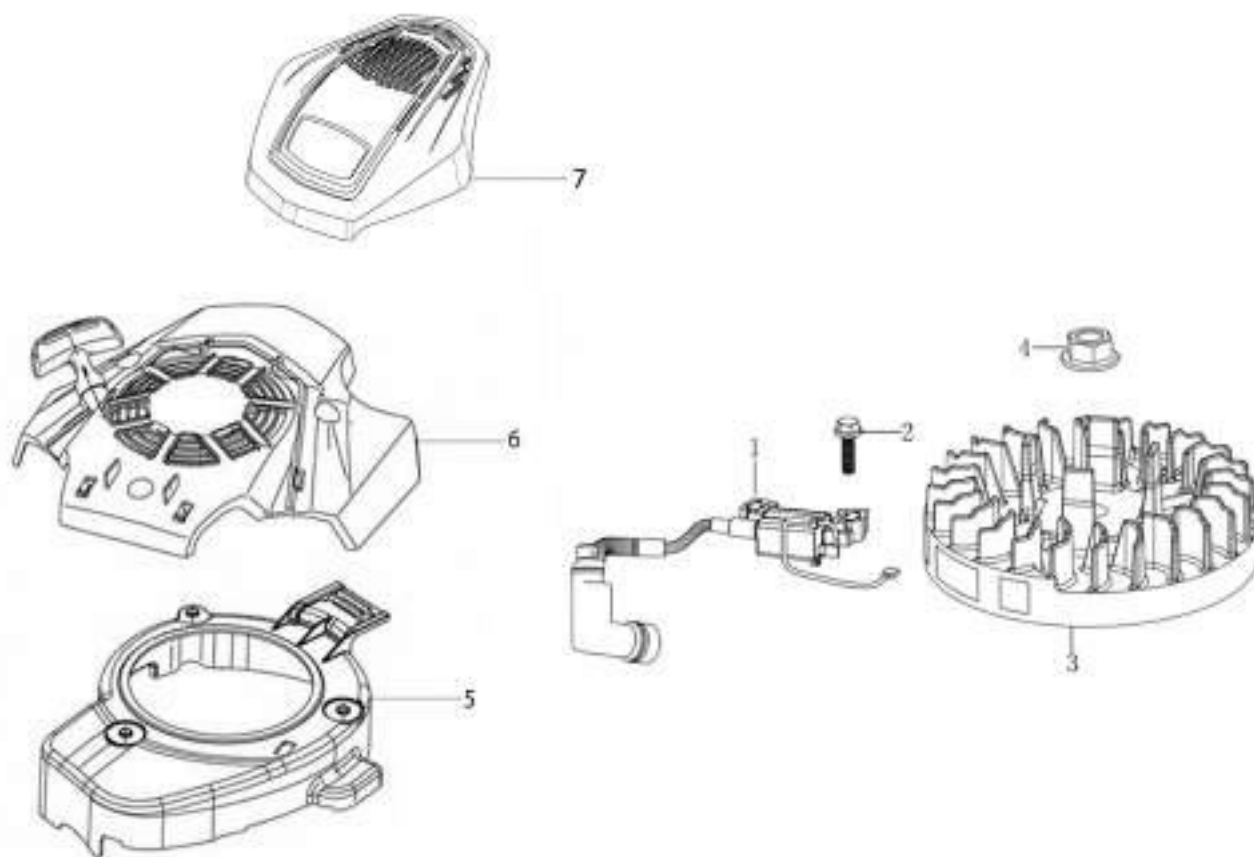

изображение Ignition system

Ref.Nu	Qty	Part number	Description	Validity from	Validity till	Notes	Bulletin
1	1	L66151551	Ignition coil				
2	1	L66150817	Bolt				
3	1	L66151552	Flywheel				
4	1	L66150376	Nut				
5	1	L66151550	Cover				
6	1	L66151549	Starter assy				
7	1	3075227R	Cover			Cover senza etichette / Cover without label	MO_0001_12/1'