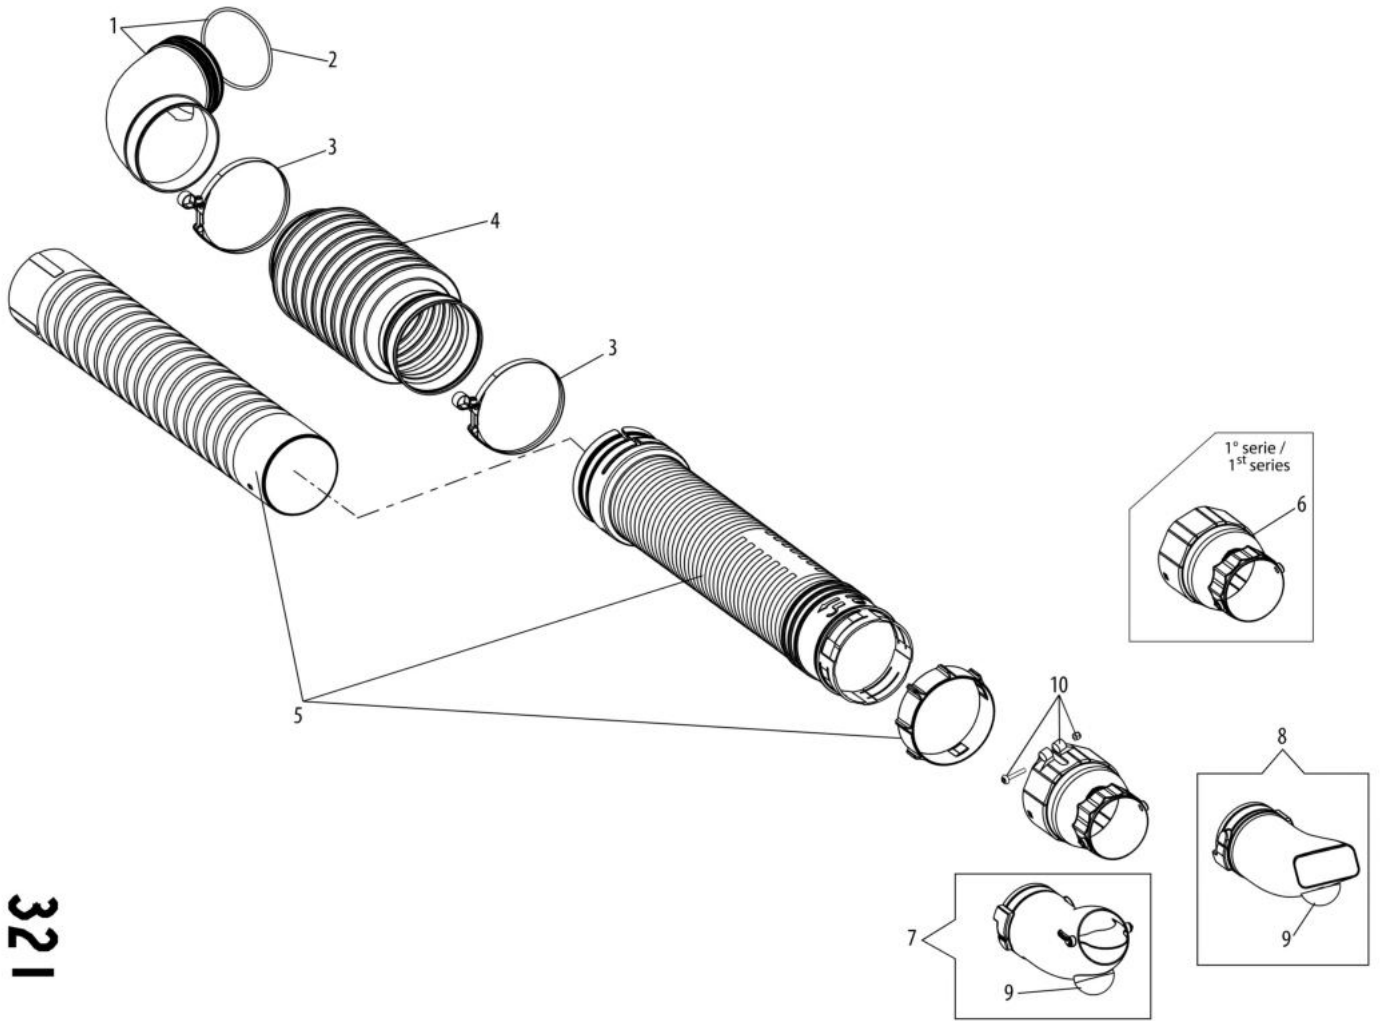

321

изображение Extension hose D.100

Ref.Nu	Qty	Part number	Description	Validity from	Validity till	Notes	Bulletin
1	1	CFI0G43300	Elbow				
2	1	3049031R	O-ring				
4	1	CFI0G43400	Hose				
3	2	CFI6905701	Band				
5	1	CFI0G43500	Tube kit D.100				
6	1	CFI0G46000	Reduction		08/2020		BT6-126-09/20
7	1	CFI2412301	Grip-end				
8	1	CFI2412201	Grip-end				
9	1	CFI0G26400	Fitment system				
10	1	CFI0G46000	Reduction	09/2020			BT6-126-09/20