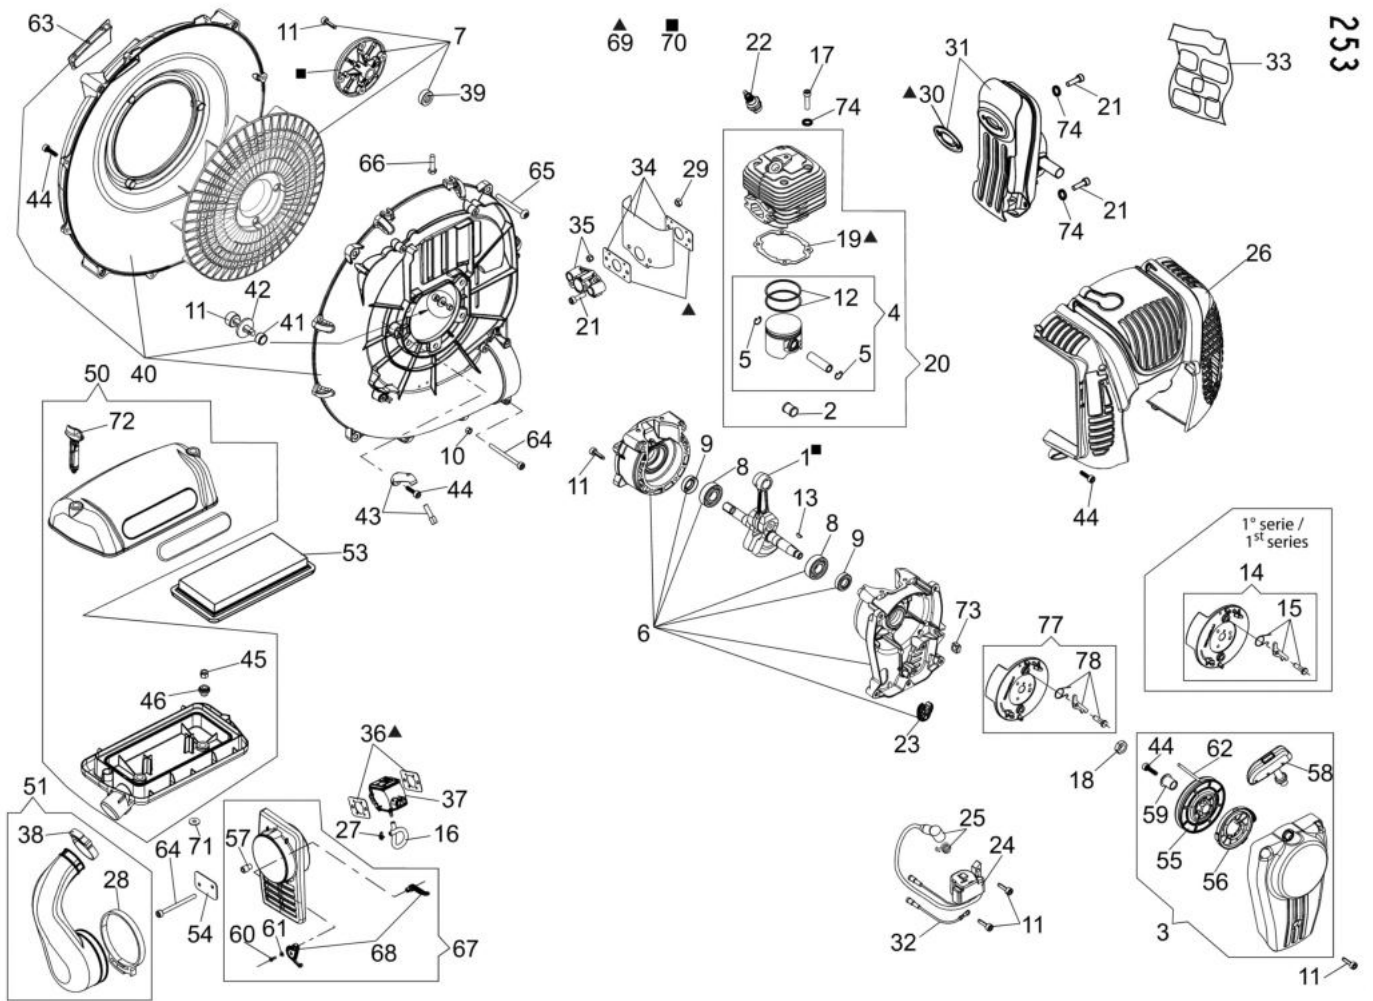

изображение Engine

Ref.Nu	Qty	Part number	Description	Validity from	Validity till	Notes	Bulletin
1	1	CFI0201300	Crankshaft				
2	1	CFI4100100	Thrust bearing				
3	1	CFI0G30310	Starter assy				
4	1	CFI0G01900	Piston assy				
5	2	CFA0301400	Seal ring				
6	1	CFI0G30001	Crankcase assy				
7	1	CFI0G43600	Complete fan				
8	2	CFI4000100	Bearing				
9	2	CFI7000100	Oil seal				
10	2	3914003R	Nut				
11	20	CFB5303500	Screw				
12	2	CFI0300300	Piston ring				
13	1	3028013R	Key				
14	1	CFI0G07501	Flywheel set				
15	1	CFI0G40300	Pawl kit			solo per / only for PN CFI0G07500	
16	1	CFI8305000	Suction tube				
17	4	CFA5006000	Screw				
18	1	CFA4700200	Nut				
19	1	CFI0400203	Gasket				
20	1	CFI0G31000	Complete cylinder				
21	5	CFA5000510	Screw				
22	1	3055104R	Spark plug				
23	1	CFI1204900	Buffer				
24	1	CFI3010103	Ignition coil				
25	1	CFI9924900	Cap and spring				
26	1	CFI1205011	Guard				
27	1	CFA6903400	Band				
28	1	CFI6904300	Band				
29	2	3912005R	Nut				
30	1	CFI0504800	Gasket				
31	1	CFI0G44220	Muffler assy				
32	1	CFI3005301	Engine stop wire				
33	1	CFI0G40420	Labels kit				
34	1	CFI0G31200	Engine gasket set				
35	1	CFI0G29210	Flange				
36	2	CFI0405000	Gasket				
37	1	CFI0613401	Carburetor				
38	1	CFI6904200	Band				
39	1	CFI2118200	Spacer				
40	1	CFI0G29311	Fan cover				
41	5	CFA2110700	Spacer				
42	5	3918005R	Washer				
43	1	CFI0G34900	Support				
44	13	CFB5307000	Screw