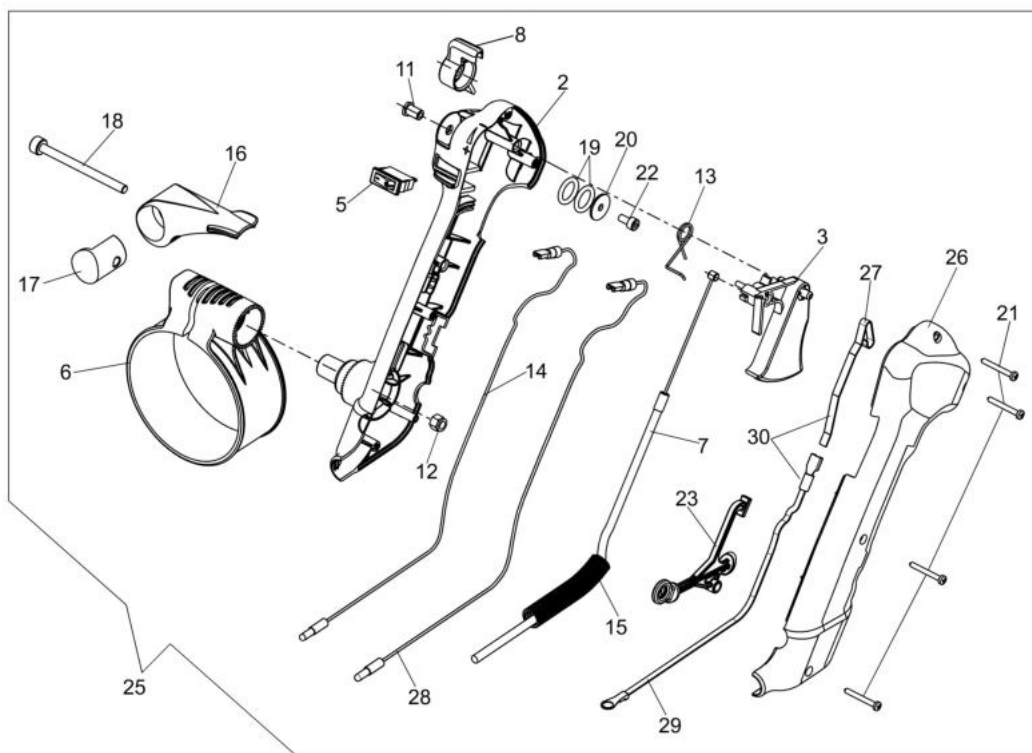

изображение Handle

Ref.Nu	Qty	Part number	Description	Validity from	Validity till	Notes	Bulletin
2	1	CFI3401800	Schell				
3	1	CFI3402901	Throttle lever				
5	1	CFI3010200	Switch (stop)				
6	1	CFI2509200	Band				
7	1	CFI3401202	Accelerator cable				
8	1	CFI3402000	Control lever				
11	1	CFI3401401	Pin				
12	1	CFA4800200	Nut				
13	1	CFI3403001	Spring				
14	1	CFI3013900	Engine stop wire				
15	1	CFI1205400	Sheath				
16	1	CFI3402700	Cam				
17	1	CFI3402400	Body				
18	1	CFA5307400	Screw				
19	2	3049016R	O-ring				
20	1	CFA3401500	Washer				
21	4	CFA5303100	Screw				
22	1	300000058R	Screw				
23	1	CFI3403200	Support				
25	1	CFI0G43200	Complete handle				
26	1	CFI3401701	Half grip				
27	1	CFI3014700	Key				
28	1	CFI3010300	Engine stop wire				
29	1	CFI3014800	Cable				
30	1	CFI0G42400	Antistatic kit				