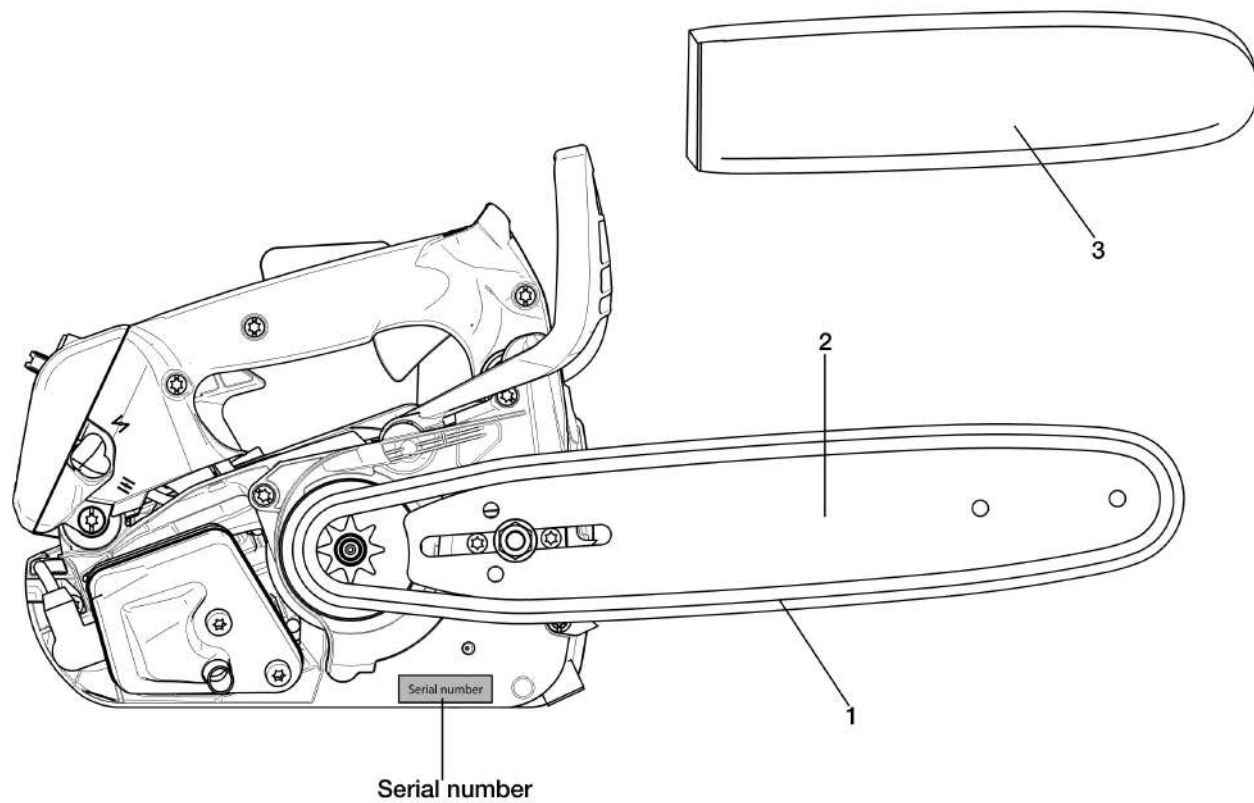

изображение Accessories

Ref.Nu	Qty	Part number	Description	Validity from	Validity till	Notes	Bulletin
1	1	3062016R	Chain 91 PX-40E (3/8")				
2	1	50350130R	Bar 10"- 25R .3/8"X.050"				
3	1	50350035R	Bar cover - 30 cm