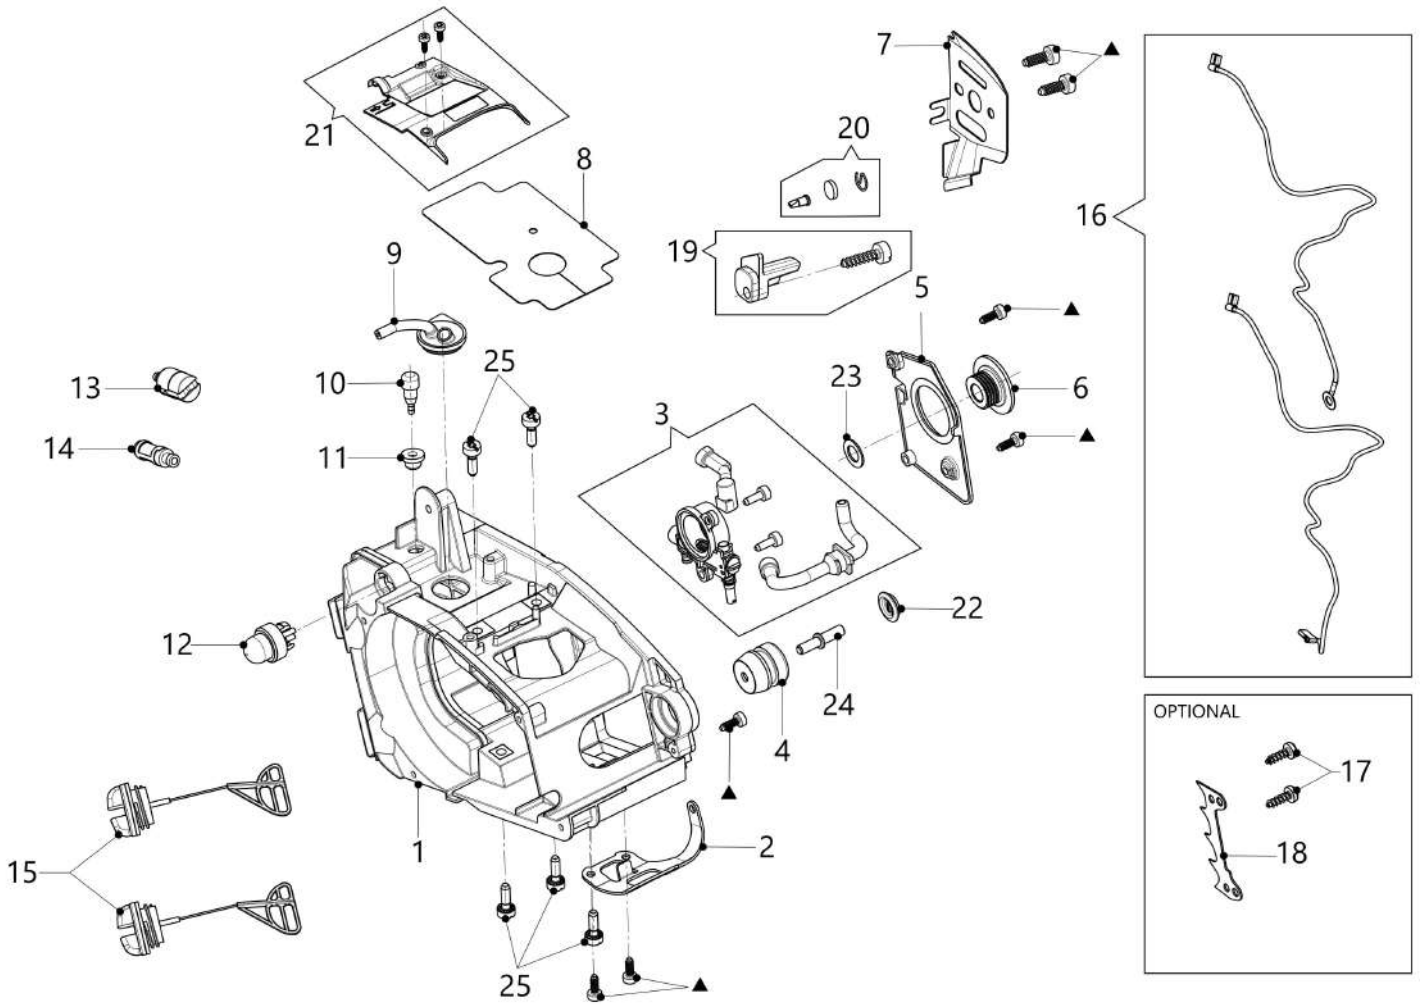

изображение Crankcase

Ref.Nu	Qty	Part number	Description	Validity from	Validity till	Notes	Bulletin
1	1	50350095DR	Crankcase				
2	1	50350066R	Flange				
3	1	50350180	Oil pump set				
4	1	50160040AR	AV-mount				
5	1	50350093BR	Oil pump cover				
6	1	50350004R	Worm gear				
7	1	50350140R	Plate				
8	1	50160060R	Gasket				
9	1	50350146AR	Bush				
10	1	61070011AR	Breather valve				
11	1	50350058R	Bush				
12	1	2318817R	Air purge				
13	1	094600450R	Fuel filter				
14	1	50310079R	Oil filter				
15	2	50350204R	Oil cap				
16	1	50350181	Cables set				
17	2	3893054R	Screw				
18	1	50290085AR	Spike				
19	1	50350182	Guard				
20	1	50310375	Reed valve kit				
21	1	50350183	Crankcase cover				
22	1	50350020R	Cover				
23	1	004400285R	Washer				
24	2	50350021R	Screw				
25	5	3891035R	Screw				
26	7	3893012R	Screw