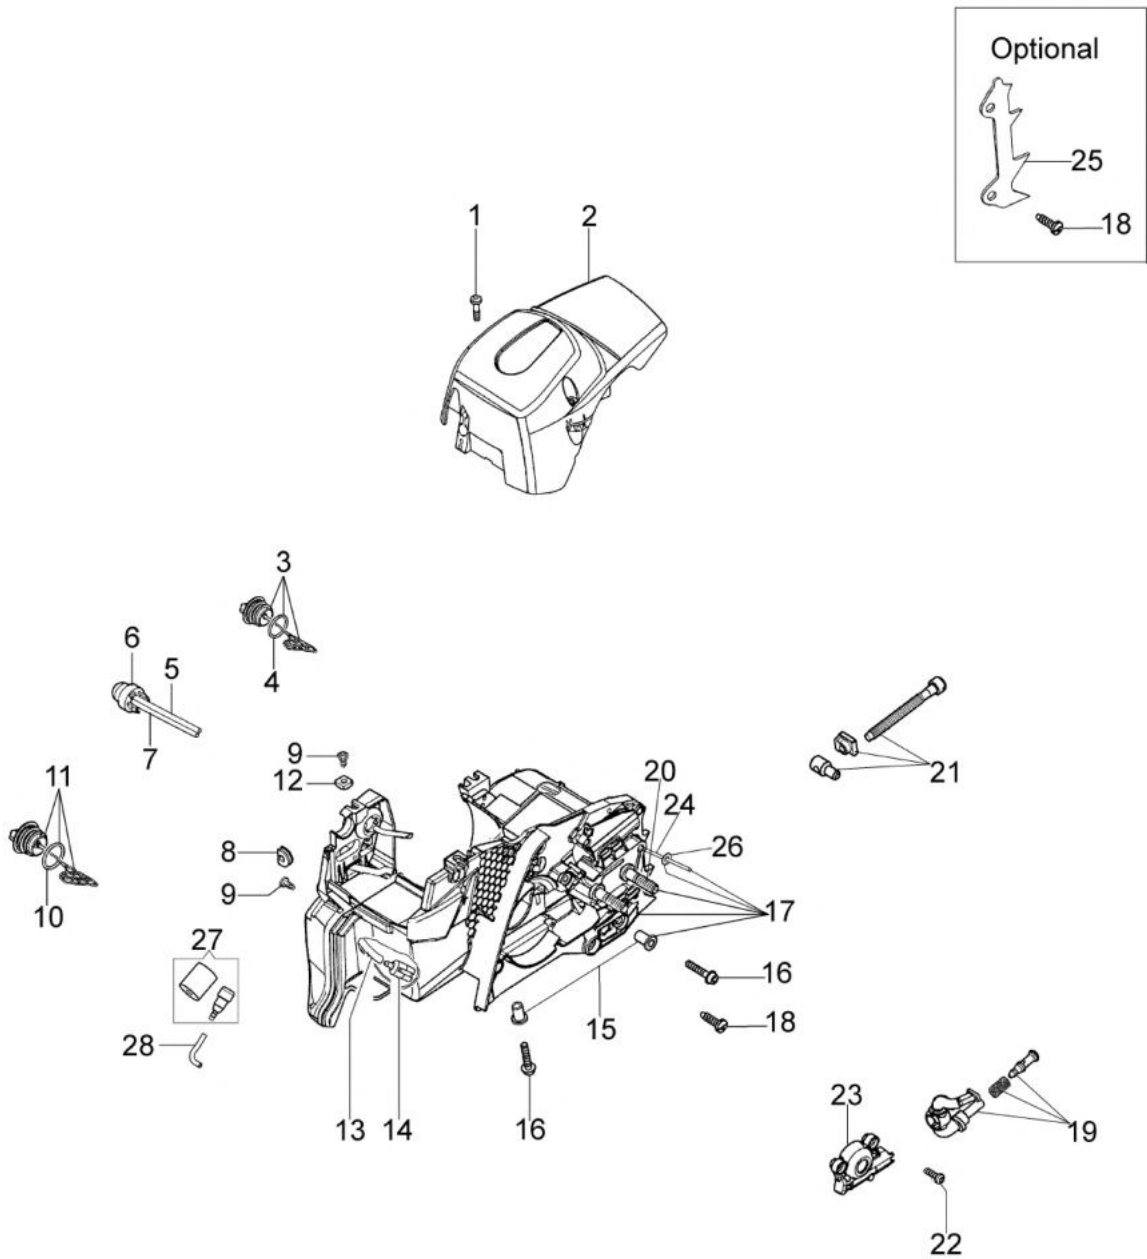

изображение Crankcase

Ref.Nu	Qty	Part number	Description	Validity from	Validity till	Notes	Bulletin
1	1	3991080R	Screw				
2	1	50240020R	Cover				
3	1	50052005R	Tank cap				
4	1	3049047R	O-ring				
5	1	50240256R	Tube				
6	1	50240175R	Air purge				
7	1	50240255R	Tube				
8	1	005000347AR	Grommet				
9	1	3960109AR	Screw				
10	1	099900090R	Ring				
11	1	50072009R	Cap				
12	1	50240027R	Nut				
13	1	50240068R	Tube				
14	1	094600450R	Fuel filter				
15	4	50050067R	Spacer				
16	4	3860099R	Screw				
17	1	50240165AR	Crankcase				
18	3	3960099R	Screw				
19	1	50240167	Oil filter				
20	2	50050052R	Stud				
21	1	50050133	Chain tensioner kit				
22	1	3960074R	Screw				
23	1	50240234	Oil pump				
24	1	50240010R	Tube				
25	1	50240110R	Spike				
26	1	3049001R	O-ring				
27	1	50240148R	Breather valve kit				
28	1	50240067R	Tube