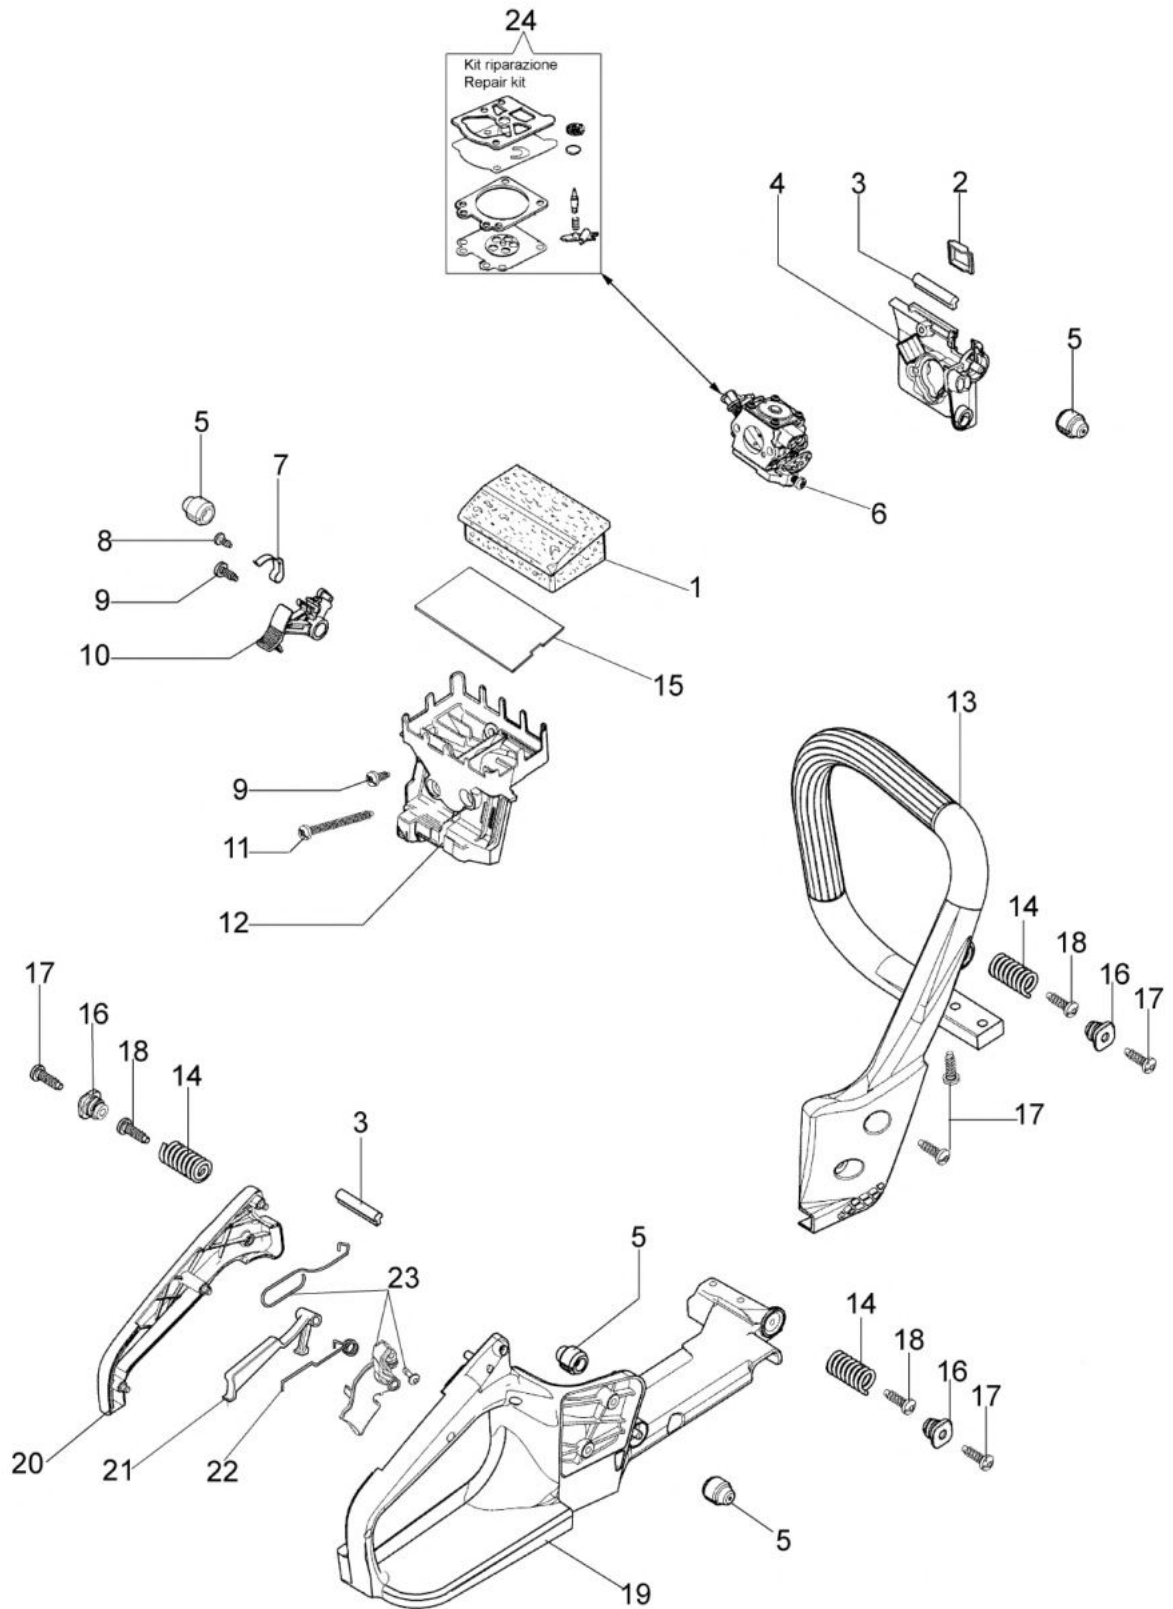

изображение Handle and air filter

Ref.Nu	Qty	Part number	Description	Validity from	Validity till	Notes	Bulletin
1	1	50240036R	Air filter				
2	1	50240062R	Deflector				
3	2	50240011R	AV-mount				
4	1	50240043AR	Support				
5	1	50010061R	AV-mount				
6	1	50240045R	Carburetor				
7	1	50240061R	Spring				
8	1	3960109AR	Screw				
9	2	3960070AR	Screw				
10	1	50240060BR	Lever				
11	2	3993083R	Screw				
12	1	50240035R	Support				
13	1	50240026R	Handle				
14	1	50050047AR	Spring				
15	1	50240150AR	Air filter				
16	1	50170034R	Support				
17	1	3960099R	Screw				
18	1	3960115R	Screw				
19	1	50240023R	Handle				
20	1	50240024R	Cover				
21	1	50050046AR	Lever				
22	1	097000028R	Spring				
23	1	50170248A	Throttle kit				
24	1	2318340	Repair kit