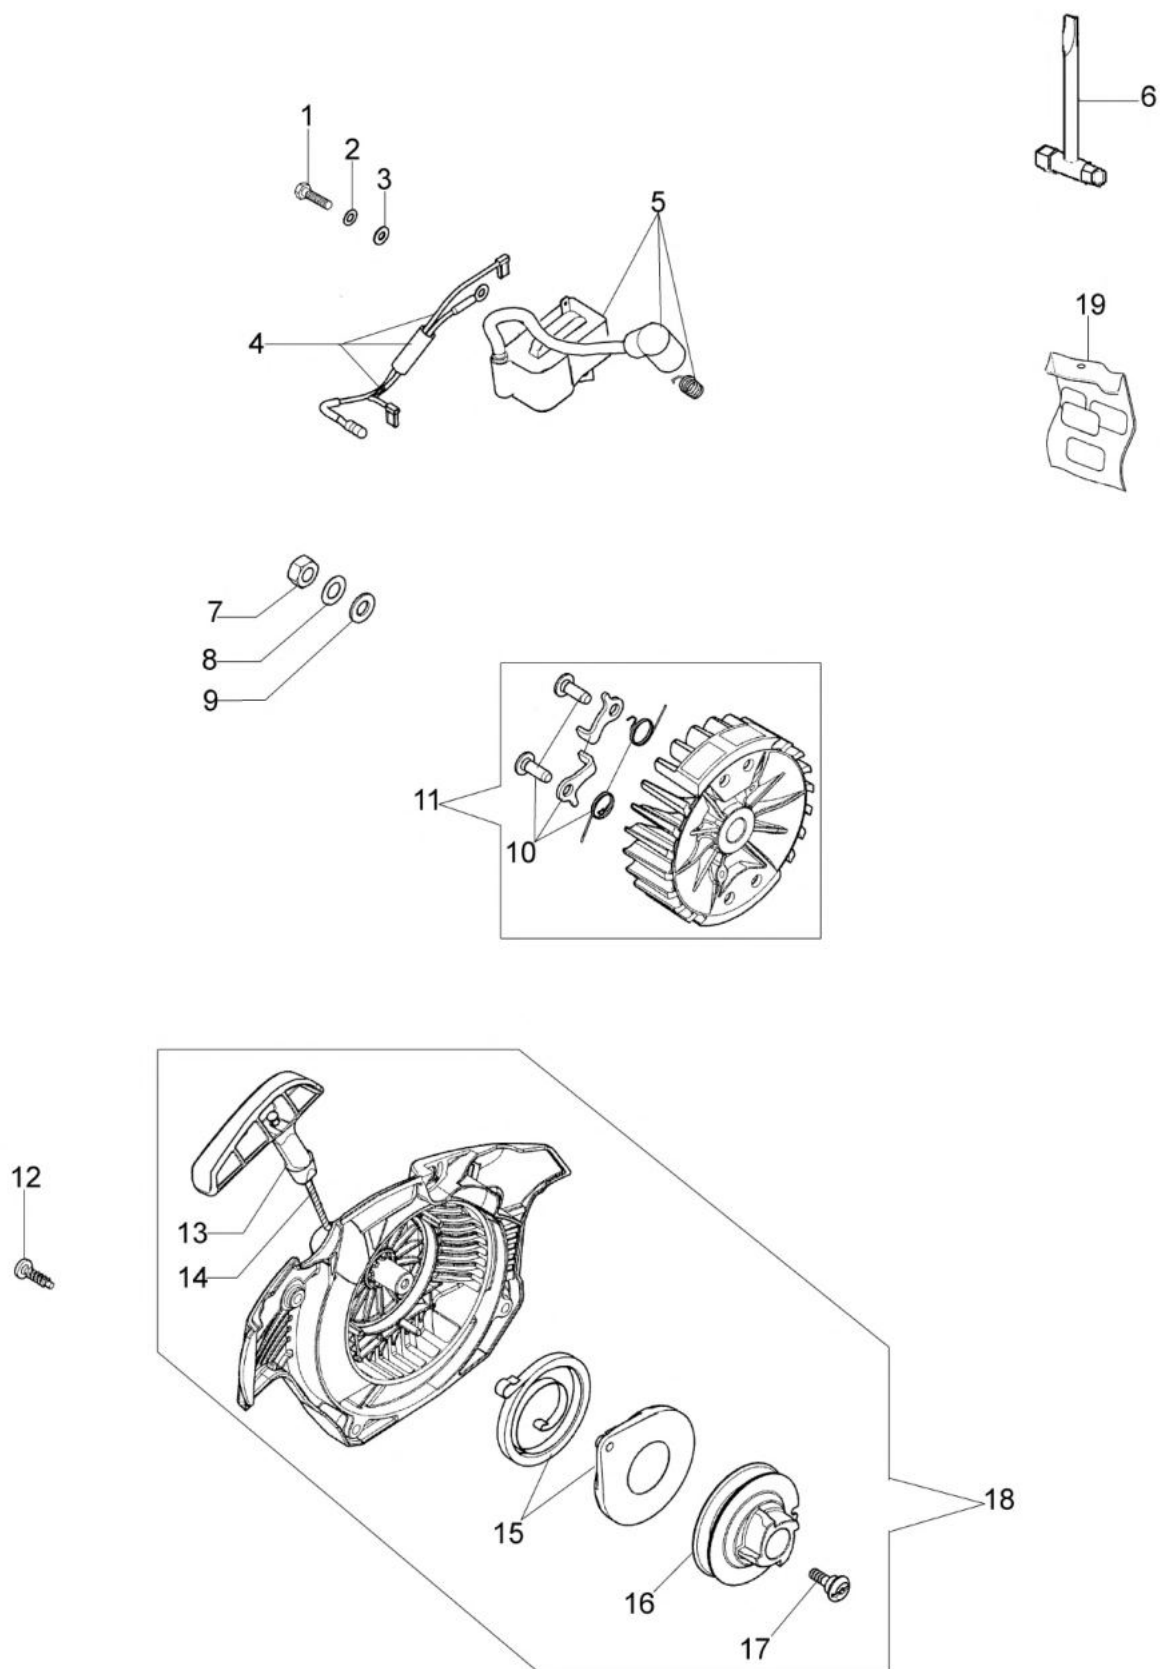

Ref.Nu	Qty	Part number	Description	Validity from	Validity till	Notes	Bulletin
1	1	50240166	Complete cylinder				
2	1	50240164	Piston assy Ø40				
3	1	074000405R	Piston ring				
4	2	004900061R	Ring				
5	1	50110047R	Piston pin				
6	4	3801051R	Screw				
7	1	094600103	Band				
8	1	50170010R	Manifold				
9	1	3055101	Spark plug				
10	1	50170031R	Gasket				
11	1	50170027R	Muffler				
12	3	3860117R	Screw				
13	2	3050024AR	Seal ring				
14	2	094000006R	Bearing				
15	1	50110044R	Bearing				
16	1	50240220R	Crankshaft				
17	1	50240016R	Cover				
18	2	50110043AR	Spacer				
19	1	50240046R	Guard				
20	2	3960070AR	Screw				

изображение Ignition system

Ref.Nu	Qty	Part number	Description	Validity from	Validity till	Notes	Bulletin
1	1	3960075R	Screw				
2	1	006000315R	Washer				
3	1	3916004R	Washer				
4	1	50240087R	Cable				
5	1	50240042R	Ignition coil				
6	1	2304073R	Wrench 13x19				
7	1	50240186	Nut				
8	1	3833080R	Washer				
9	1	3916009R	Washer				
10	1	50072029	Pawl				
11	1	50180111AR	Flywheel set				
12	4	3960115R	Screw				
13	1	50170017R	Starter handle				
14	1	50070123R	Starter rope				
15	1	50050073R	Spring				
16	1	50170050R	Starter pulley				
17	1	50160024	Screw				
18	1	50242015R	Starter assy				
19	1	50240231	Labels kit				

изображение Handle and air filter

Ref.Nu	Qty	Part number	Description	Validity from	Validity till	Notes	Bulletin
1	1	50240036R	Air filter				
2	1	50240062R	Deflector				
3	2	50240011R	AV-mount				
4	1	50240043AR	Support				
5	1	50010061R	AV-mount				
6	1	50240045R	Carburetor				
7	1	50240061R	Spring				
8	1	3960109AR	Screw				
9	2	3960070AR	Screw				
10	1	50240060BR	Lever				
11	2	3993083R	Screw				
12	1	50240035R	Support				
13	1	50240026R	Handle				
14	1	50050047AR	Spring				
15	1	50240150AR	Air filter				
16	1	50170034R	Support				
17	1	3960099R	Screw				
18	1	3960115R	Screw				
19	1	50240023R	Handle				
20	1	50240024R	Cover				
21	1	50050046AR	Lever				
22	1	097000028R	Spring				
23	1	50170248A	Throttle kit				
24	1	2318340	Repair kit				