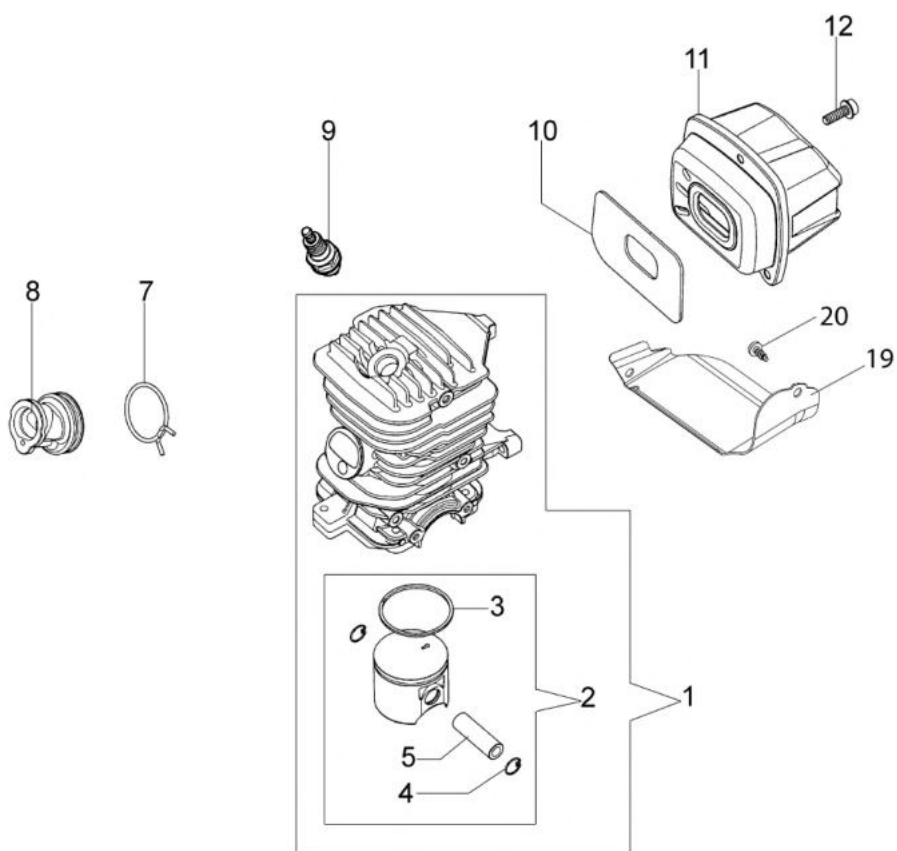

GS 35 C (Euro 1) Chainsaw

Документы

Engine

Ignition system

Handle and air filter

Crankcase

Chain cover and clutch

изображение Engine

Ref.Nu	Qty	Part number	Description	Validity from	Validity till	Notes	Bulletin
1	1	50240166	Complete cylinder				
2	1	50240164	Piston assy Ø40				
3	1	074000405R	Piston ring				
4	2	004900061R	Ring				
5	1	50110047R	Piston pin				
6	4	3801051R	Screw				
7	1	094600103	Band				
8	1	50170010R	Manifold				
9	1	3055101	Spark plug				
10	1	50170031R	Gasket				
11	1	50170027R	Muffler				
12	3	3860117R	Screw				
13	2	3050024AR	Seal ring				
14	2	094000006R	Bearing				
15	1	50110044R	Bearing				
16	1	50240220R	Crankshaft				
17	1	50240016R	Cover				
18	2	50110043AR	Spacer				
19	1	50240046R	Guard				
20	2	3960070AR	Screw				

изображение Chain cover and clutch

Ref.Nu	Qty	Part number	Description	Validity from	Validity till	Notes	Bulletin
1	1	50240031R	Clutch				
2	1	50240032R	Spring				
3	1	50240217BR	Worm gear				
4	1	50240059R	Spacer				
5	1	50240214R	Clutch drum 3/8				
6	1	3037024R	Bushing				
7	1	50240028R	Spacer				
8	1	3026007R	Ring				
9	2	3026003R	Ring				
10	2	097000106R	Plug				
11	1	097000146	Lever				
12	1	50240037R	Brake band				
13	1	50240044R	Guard				
14	1	095000219AR	Spring				
15	1	50050066	Plug				
16	1	50240040R	Guard				
17	2	50010148R	Nut				
18	1	3960099R	Screw				
19	1	3960070AR	Screw				
20	1	50240048R	Spring				
21	1	50240039R	Chain cover				
22	1	50052012R	Bar 16" - 41 cm				
22	1	50030190R	Bar 14" - 35 cm				
23	1	30629018A	Chain .3/8" x .050" (1,3mm)				
23	1	30629016A	Chain .3/8" x .050" (1,3mm)				
24	1	50070069	Washer				