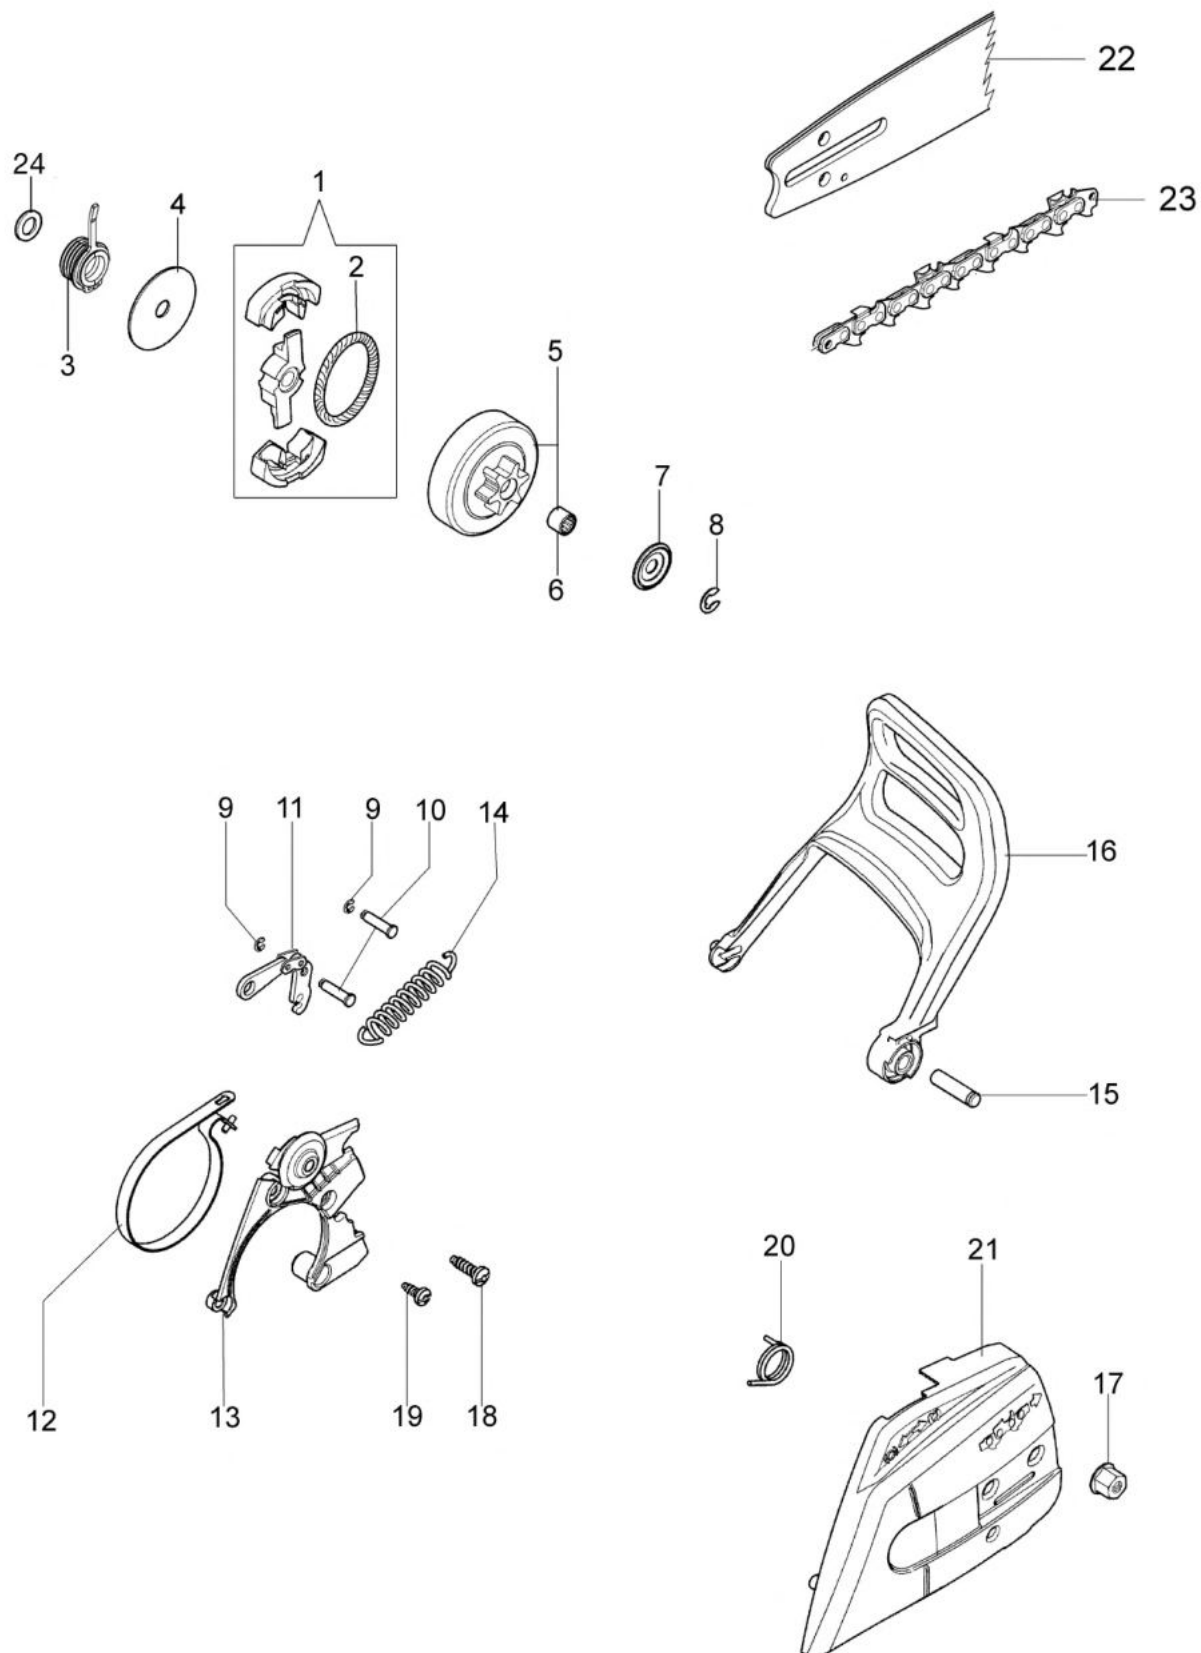

изображение Chain cover and clutch

Ref.Nu	Qty	Part number	Description	Validity from	Validity till	Notes	Bulletin
1	1	50240031R	Clutch				
2	1	50240032R	Spring				
3	1	50240217BR	Worm gear				
4	1	50240059R	Spacer				
5	1	50240214R	Clutch drum 3/8				
6	1	3037024R	Bushing				
7	1	50240028R	Spacer				
8	1	3026007R	Ring				
9	2	3026003R	Ring				
10	2	097000106R	Plug				
11	1	097000146	Lever				
12	1	50240037R	Brake band				
13	1	50240044R	Guard				
14	1	095000219AR	Spring				
15	1	50050066	Plug				
16	1	50240040R	Guard				
17	2	50010148R	Nut				
18	1	3960099R	Screw				
19	1	3960070AR	Screw				
20	1	50240048R	Spring				
21	1	50240039R	Chain cover				
22	1	50052012R	Bar 16" - 41 cm				
22	1	50030190R	Bar 14" - 35 cm				
23	1	30629018A	Chain .3/8" x .050" (1,3mm)				
23	1	30629016A	Chain .3/8" x .050" (1,3mm)				
24	1	50070069	Washer