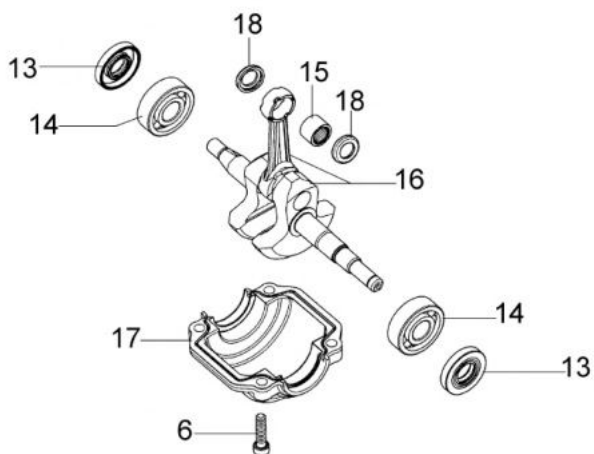

изображение Engine

Ref.Nu	Qty	Part number	Description	Validity from	Validity till	Notes	Bulletin
1	1	50240166	Complete cylinder				
2	1	50240164	Piston assy Ø40				
3	1	074000405R	Piston ring				
4	2	004900061R	Ring				
5	1	50110047R	Piston pin				
6	4	3801051R	Screw				
7	1	094600103	Band				
8	1	50170010R	Manifold				
9	1	3055101	Spark plug				
10	1	50170031R	Gasket				
11	1	50170027R	Muffler				
12	3	3860117R	Screw				
13	2	3050024AR	Seal ring				
14	2	094000006R	Bearing				
15	1	50110044R	Bearing				
16	1	50240220R	Crankshaft				
17	1	50240016R	Cover				
18	2	50110043AR	Spacer				
19	1	50240046R	Guard				
20	2	3960070AR	Screw