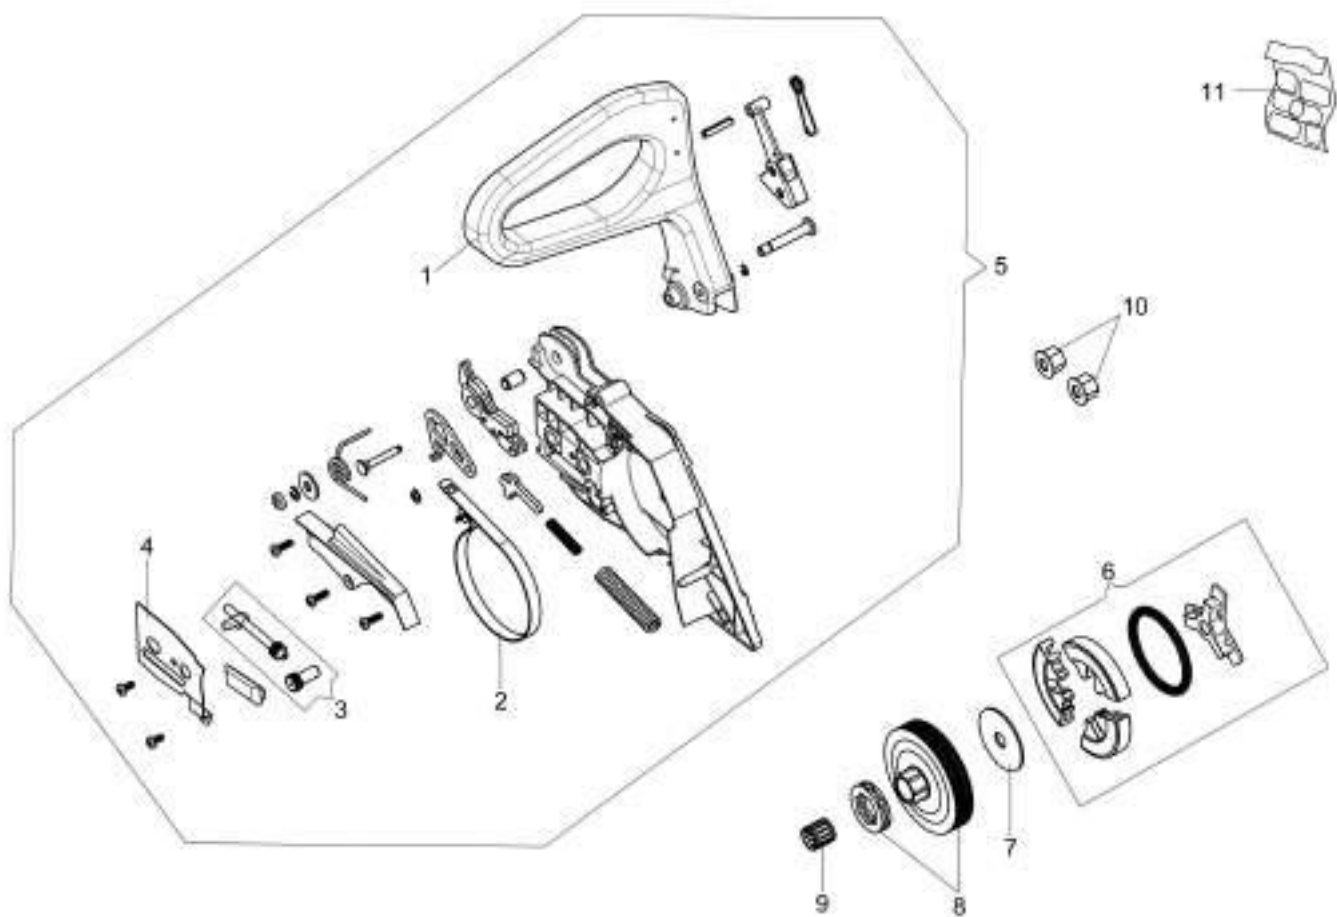

## изображение Chain cover and clutch

Ref.Nu	Qty	Part number	Description	Validity from	Validity till	Notes	Bulletin
1	1	50310017AR	Guard				
2	1	50310027R	Brake band				
3	1	50310263	Chain tensioner screw kit				
4	1	50310011AR	Plate				
5	1	50312003R	Chain cover assy				
6	1	50310004R	Clutch				
7	1	50310073R	Washer				
8	1	50310005R	Clutch drum			.325	
8	1	50310193R	Clutch drum			3/8	
9	1	3037041R	Thrust bearing				
10	2	50010148R	Nut				
11	1	50310388	Labels kit				