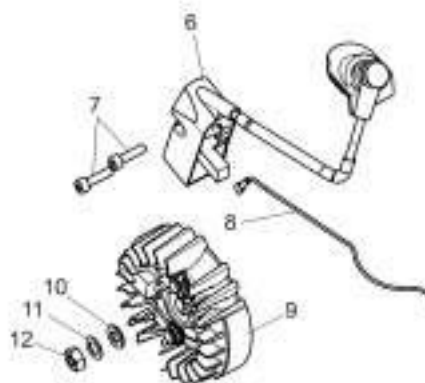

изображение Starter assy

Ref.Nu	Qty	Part number	Description	Validity from	Validity till	Notes	Bulletin
1	1	50310260	Kit spring				
2	1	3960162R	Screw				
3	1	50310033R	Washer				
4	1	50310030AR	Starter pulley				
5	1	50312004AR	Starter assy				BT4-169-08/22
6	1	2501011AR	Ignition coil				
7		3801086R	Screw				
8	1	50310063R	Wire				
9	1	50310009R	Flywheel				
10	1	3916009R	Washer				
11	1	3833080R	Washer				
16	1	094600054R	Washer				
17	1	3960164R	Screw				
12	1	004000142R	Nut				
19	1	50310368R	Pulley				
20	1	61450496R	Spring				
21	1	50310369AR	Sprocket				
22	1	50312082R	Starter assy				
23	1	50312092R	Handle				
24	2	3960165R	Screw				
25	2	3960164R	Screw				
26	1	50312092R	Handle				BT4-169-08/22
27	2	3960165R	Screw				
28	2	3960164R	Screw