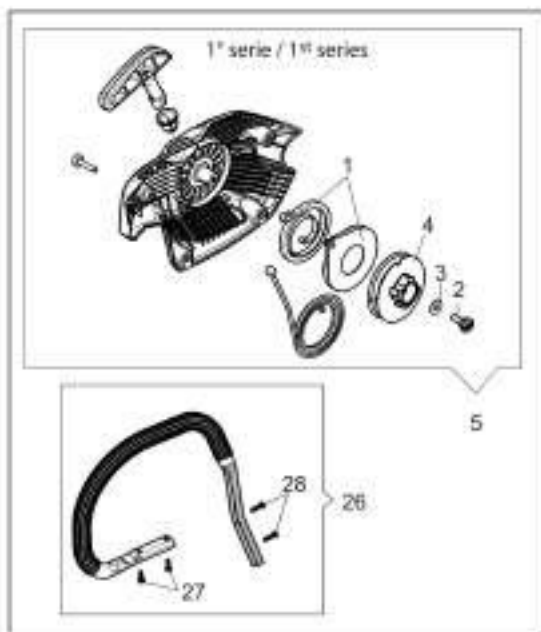

изображение Starter assy

Ref.Nu	Qty	Part number	Description	Validity from	Validity till	Notes	Bulletin
1	1	50310260	Kit spring				
2	1	3960162R	Screw				
3	1	50310033R	Washer				
4	1	50310030AR	Starter pulley				
5	1	50312004AR	Starter assy				BT4-169-08/22
6	1	2501011AR	Ignition coil				
7		3801086R	Screw				
8	1	50310063R	Wire				
9	1	50310009R	Flywheel				
10	1	3916009R	Washer				
11	1	3833080R	Washer				
16	1	094600054R	Washer				
17	1	3960164R	Screw				
12	1	004000142R	Nut				
19	1	50310368R	Pulley				
20	1	61450496R	Spring				
21	1	50310369AR	Sprocket				
22	1	50312082R	Starter assy				
23	1	50312092R	Handle				
24	2	3960165R	Screw				
25	2	3960164R	Screw				
26	1	50312092R	Handle				BT4-169-08/22
27	2	3960165R	Screw				
28	2	3960164R	Screw