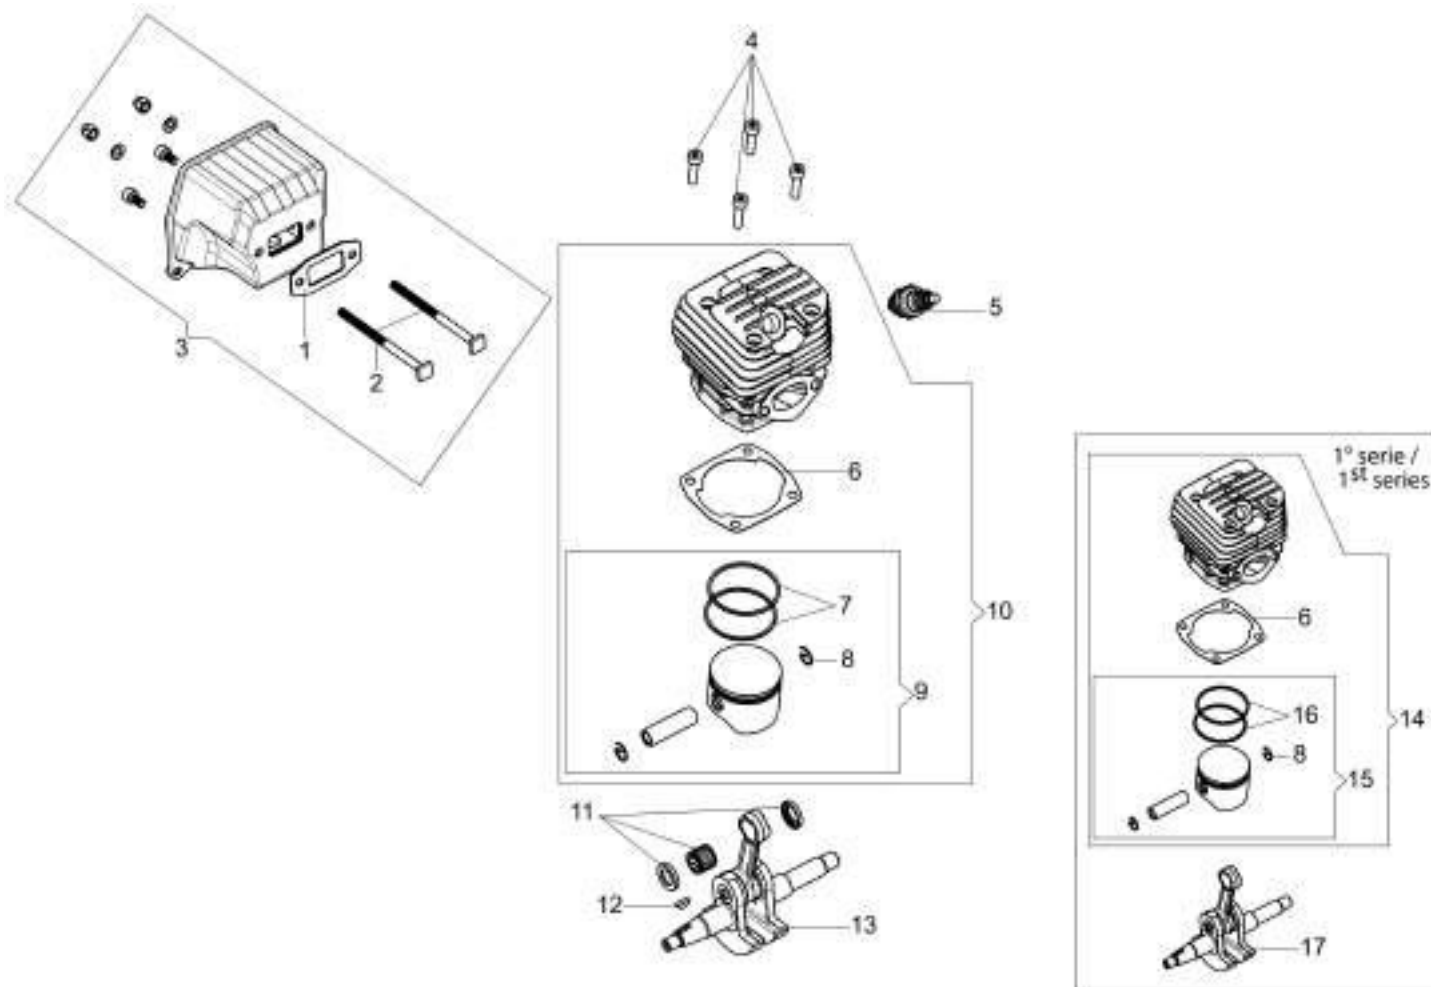

изображение Engine

Ref.Nu	Qty	Part number	Description	Validity from	Validity till	Notes	Bulletin
1	1	50310061R	Gasket				
2	2	50310060R	Screw				
3	1	50312008R	Muffler assy				
4	4	3801051R	Screw				
5	1	3055104R	Spark plug				
6	1	50310076AR	Gasket				
7	2	50310163R	Piston ring Ø45			Solo per prefissi SN / only	
8	2	50310115R	Ring			for SN prefixes: 771 - 770 - 769	
9	1	50312025R	Piston assy			Solo per prefissi SN / only	
10	1	50310258A	Complete cylinder			for SN prefixes: 771 - 770 - 769 per prefissi SN / only	
11	1	50310259	Set roller cage and washer				
12	1	50310118R	Key				
13	1	50310335R	Crankshaft			Solo per prefissi SN / only	
14	1	50310257	Complete cylinder			for SN prefixes: 771 - 770 - 769 per prefissi SN / only	
15	1	50312016R	Piston assy			Solo per prefissi SN / only	
16	2	50310113R	Piston ring Ø45			for SN prefixes: 837 - 833 - 835 per prefissi SN / only	
17	1	50310152AR	Crankshaft			Solo per prefissi SN / only	
						for SN prefixes: 837 - 833 - 835