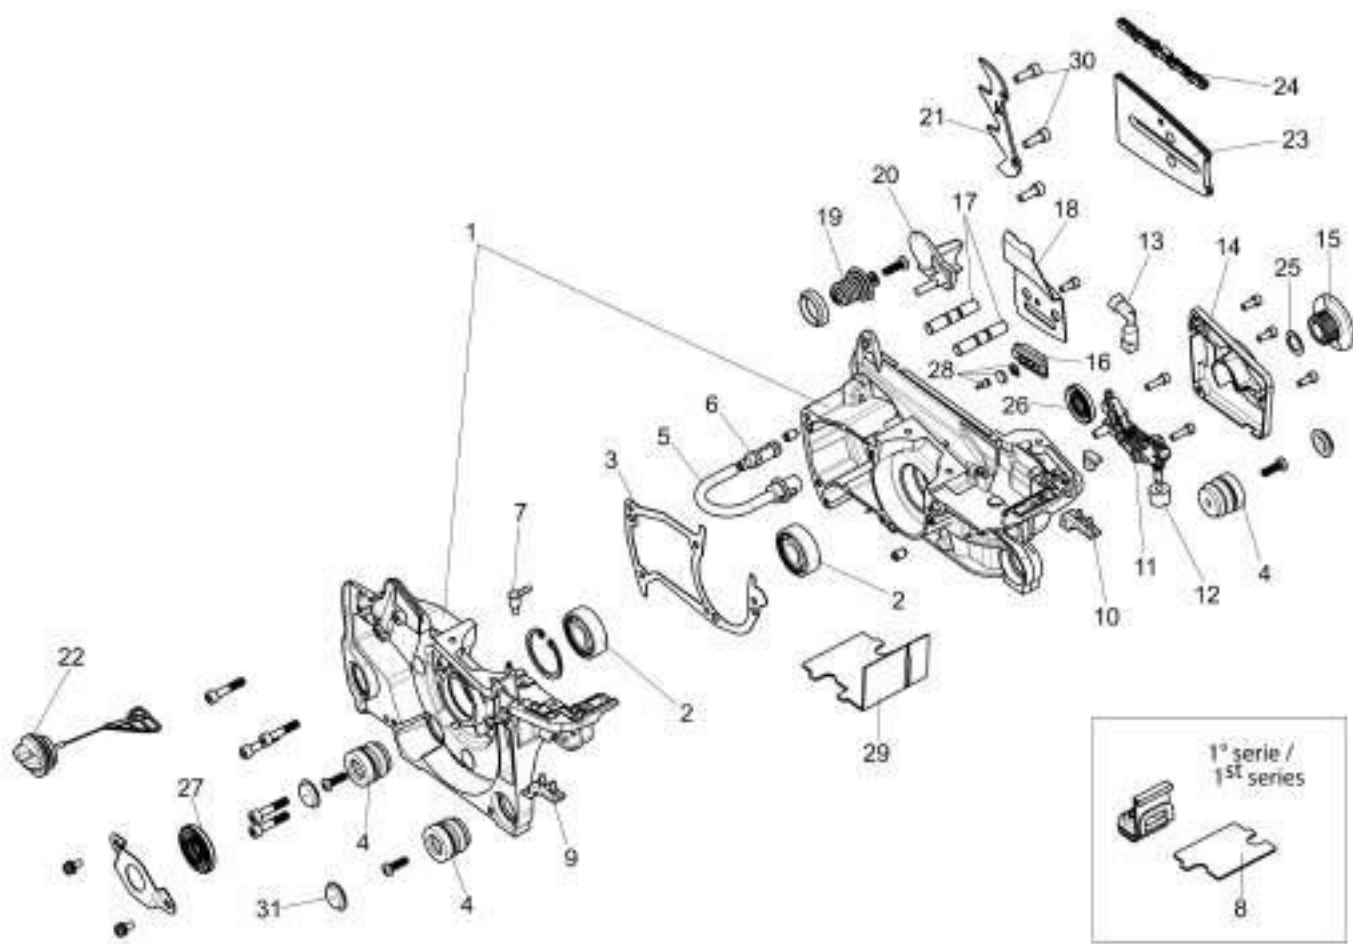

## изображение Tank and air filter

---

Ref.Nu	Qty	Part number	Description	Validity from	Validity till	Notes	Bulletin
44	1	50310037AR	Knob				
45	1	3801084R	Screw				
46	1	2318671	Repair kit				
48	1	50312092R	Handle				
49	1	3960164R	Screw				
50	1	3960165R	Screw				
51	1	50170032R	Deflector (summer/winter)				

## изображение Chain cover and clutch

Ref.Nu	Qty	Part number	Description	Validity from	Validity till	Notes	Bulletin
1	1	50310017AR	Guard				
2	1	50310027R	Brake band				
3	1	50310263	Chain tensioner screw kit				
4	1	50310011AR	Plate				
5	1	50312003R	Chain cover assy				
6	1	50310004R	Clutch				
7	1	50310073R	Washer				
8	1	50310005R	Clutch drum			.325	
8	1	50310193R	Clutch drum			3/8	
9	1	3037041R	Thrust bearing				
10	2	50010148R	Nut				
11	1	50310388	Labels kit				