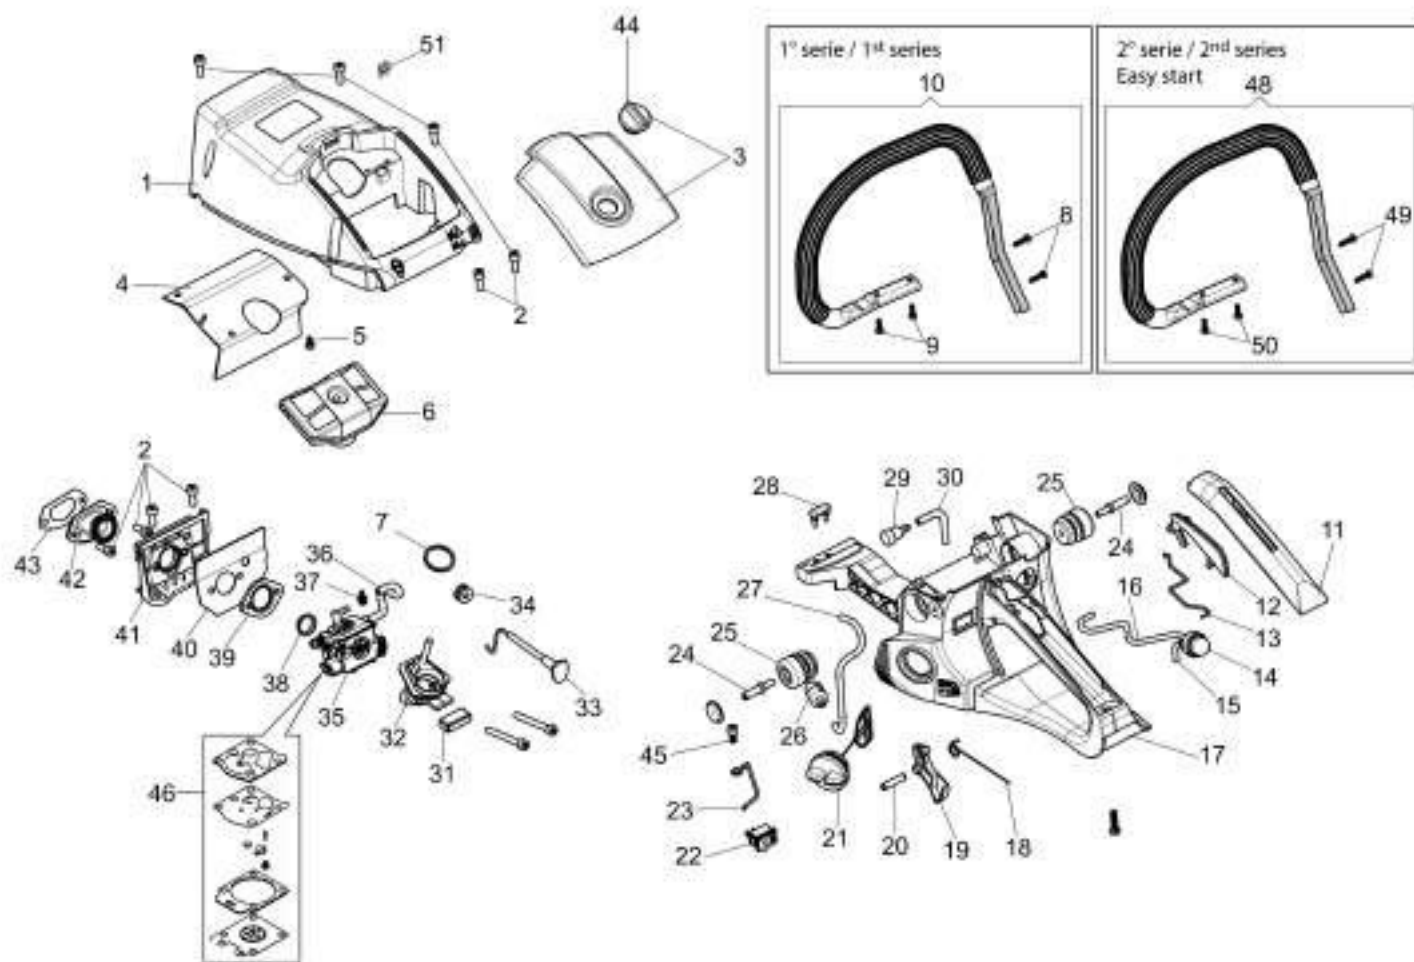

изображение Tank and air filter

Ref.Nu	Qty	Part number	Description	Validity from	Validity till	Notes	Bulletin
1	1	50310041CR	Cover				
2	9	3801083R	Screw				
3	1	50310261	Air filter cover				
4	1	50310170R	Deflector				
5	3	3960167R	Screw				
6	1	50310272AR	Air filter				
7	1	50310155R	Gasket				
8	2	3960164R	Screw				
9	2	3960165R	Screw				
10	1	50312092R	Handle				
11	1	50310089AR	Cover				
12	1	50310090CR	Lever				
13	1	50310088R	Throttle rod				
14	1	2318817R	Air purge				
15	1	50310203R	Tube				
16	1	50310202R	Tube				
17	1	50310316R	Tank assy				
18	1	50310091R	Spring				
19	1	50310092AR	Throttle lever				
20	1	3022039R	Locking sleeve				
21	1	50310165AR	Tank cap				
22	1	50310143AR	Switch				
23	1	50310144R	Cable				
24	2	50310087R	Special screw				
25	2	50310139R	AV-mount				
26	1	094600450R	Fuel filter				
27	1	50310337	Fuel line				
28	1	50310140R	AV-mount				
29	1	61070011AR	Breather valve				
30	1	61370552R	Tube				
31	1	50310047R	Filter support				
32	1	50310319R	Air filter support		SN 7719290000 -		BT4-165-11/20
32	1	50310319R	Air filter support	SN 7719290001 - 8379011028			BT4-165-11/20
33	1	50310042AR	Lever				
34	1	50310043R	Buffer				
35	1	2318659R	Carburetor WT-1212				
36	1	50310096R	Suction tube				
37	1	4098377R	Band				
38	1	50310050R	Ring				
39	1	50310051R	Flange				
40	1	50310052R	Gasket				
41	1	50310053R	Support				
42	1	50310008R	Manifold				
43	1	50310145R	Gasket