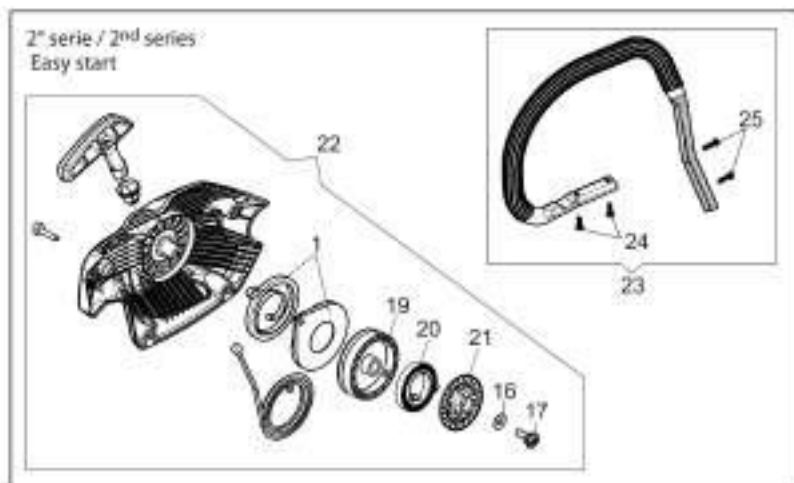

изображение Starter assy

Ref.Nu	Qty	Part number	Description	Validity from	Validity till	Notes	Bulletin
1	1	50310260	Kit spring				
2	1	3960162R	Screw				
3	1	50310033R	Washer				
4	1	50310030AR	Starter pulley				
5	1	50312004AR	Starter assy				BT4-169-08/22
6	1	2501011AR	Ignition coil				
7		3801086R	Screw				
8	1	50310063R	Wire				
9	1	50310009R	Flywheel				
10	1	3916009R	Washer				
11	1	3833080R	Washer				
16	1	094600054R	Washer				
17	1	3960164R	Screw				
12	1	004000142R	Nut				
19	1	50310368R	Pulley				
20	1	61450496R	Spring				
21	1	50310369AR	Sprocket				
22	1	50312082R	Starter assy				
23	1	50312092R	Handle				
24	2	3960165R	Screw				
25	2	3960164R	Screw				
26	1	50312092R	Handle				BT4-169-08/22
27	2	3960165R	Screw				
28	2	3960164R	Screw