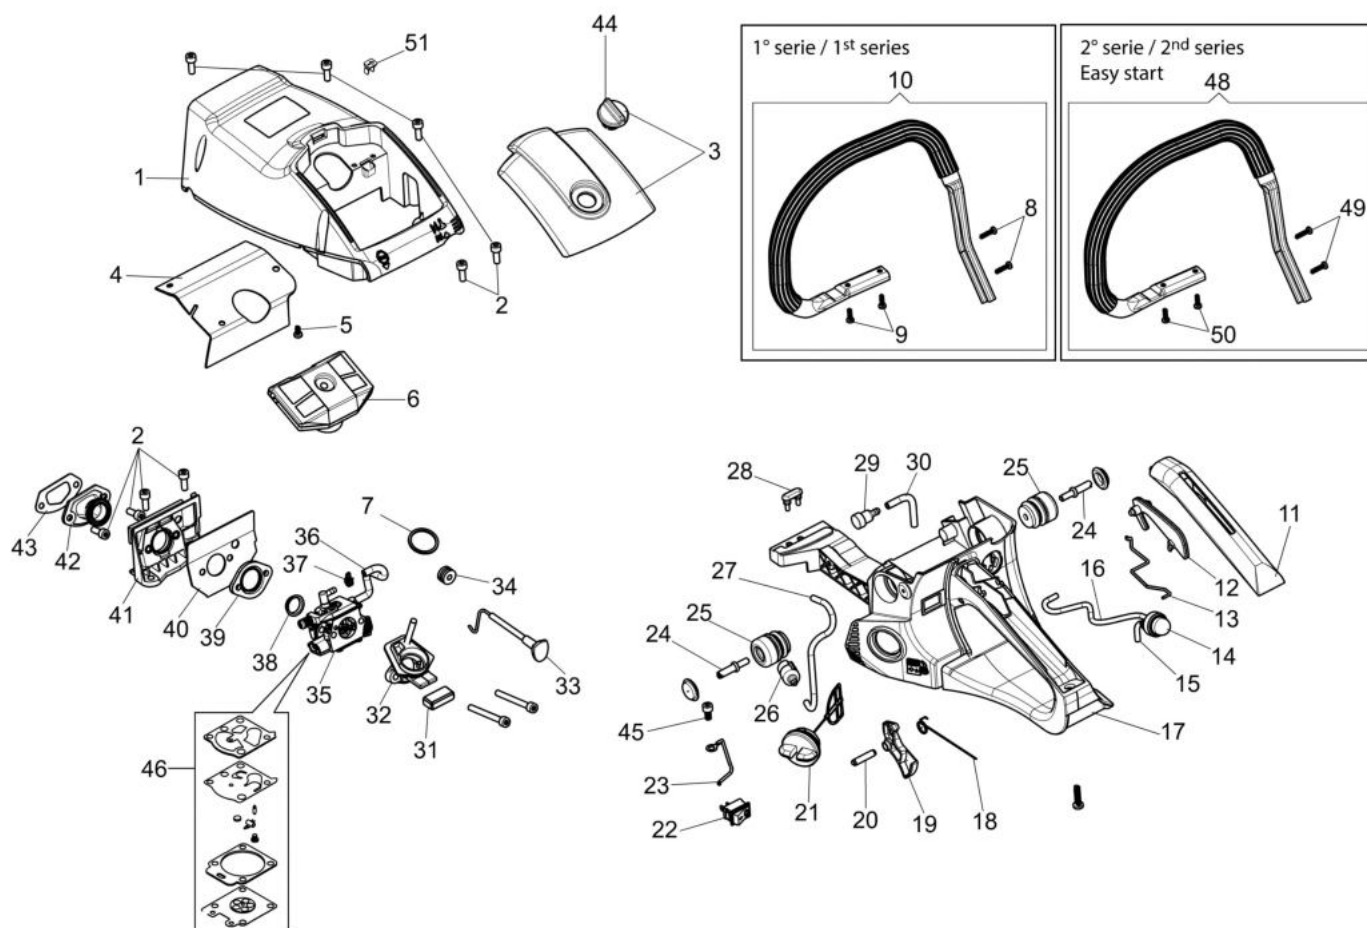

изображение Tank and air filter

Ref.Nu	Qty	Part number	Description	Validity from	Validity till	Notes	Bulletin
1	1	50310041CR	Cover				
2	9	3801083R	Screw				
3	1	50310261	Air filter cover				
4	1	50310170R	Deflector				
5	3	3960167R	Screw				
6	1	50310272AR	Air filter				
7	1	50310155R	Gasket				
8	2	3960164R	Screw				
9	2	3960165R	Screw				
10	1	50312046R	Handle				
11	1	50310089AR	Cover				
12	1	50310090AR	Lever				
13	1	50310088R	Throttle rod				
14	1	2318817R	Air purge				
15	1	50310203R	Tube				
16	1	50310202R	Tube				
17	1	50310316R	Tank assy				
18	1	50310091R	Spring				
19	1	50310092AR	Throttle lever				
20	1	3022039R	Locking sleeve				
21	1	50310165AR	Tank cap				
22	1	50310143AR	Switch				
23	1	50310144R	Cable				
24	2	50310087R	Special screw				
25	2	50310139R	AV-mount				
26	1	094600450R	Fuel filter				
27	1	50310337	Fuel line				
28	1	50310140R	AV-mount				
29	1	50310309	Breather valve kit				
30	1	50310194R	Breather fuel pipe				
31	1	50310047R	Filter support				
32	1	50310319R	Air filter support		SN 8098490000 -		BT4-165-11/20
32	1	50310319R	Air filter support	SN 8098490001 - 8399240853			BT4-165-11/20
33	1	50310042AR	Lever				
34	1	50310043R	Buffer				
35	1	2318659R	Carburetor WT-1212				
36	1	50310096R	Suction tube				
37	1	4098377R	Band				
38	1	50310050R	Ring				
39	1	50310051R	Flange				
40	1	50310052R	Gasket				
41	1	50310053R	Support				
42	1	50310008R	Manifold				
43	1	50310145R	Gasket				
44	1	50310037AR	Knob				
45	1	3801084R	Screw