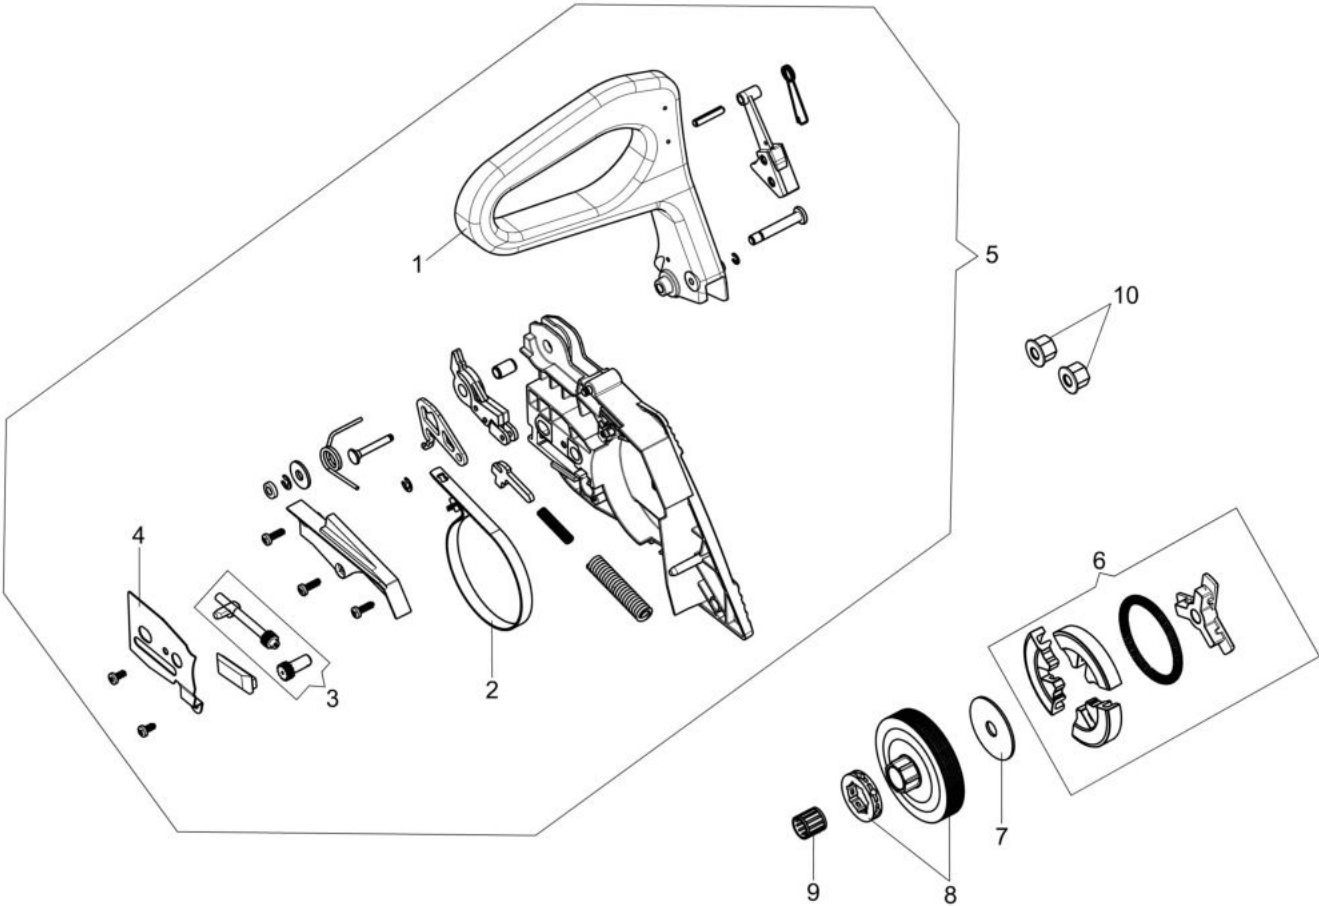

Ref.Nu	Qty	Part number	Description	Validity from	Validity till	Notes	Bulletin
1	1	50310061R	Gasket				
2	2	50310060R	Screw				
3	1	50312008R	Muffler assy				
4	4	3801051R	Screw				
5	1	3055104R	Spark plug				
6	1	50310076R	Gasket				
7	2	50310163R	Piston ring Ø45				
8	2	50310115R	Ring				
9	1	50312025R	Piston assy				
10	1	50310258A	Complete cylinder				
11	1	50310259	Set roller cage and washer				
12	1	50310118R	Key				
13	1	50310153R	Crankshaft				

изображение Starter assy

Ref.Nu	Qty	Part number	Description	Validity from	Validity till	Notes	Bulletin
1	1	50310260	Kit spring				
2	1	3960162R	Screw				
3	1	50310033R	Washer				
4	1	50310030AR	Starter pulley				
5	1	50312004AR	Starter assy				
6	1	2501011AR	Ignition coil				
7		3801086R	Screw				
8	1	50310063R	Wire				
9	1	50310009R	Flywheel				
10	1	3916009R	Washer				
11	1	3833080R	Washer				
16	1	094600054R	Washer				
17	1	3960164R	Screw				
12	1	004000142R	Nut				
19	1	50310368R	Pulley				
20	1	61450496R	Spring				
21	1	50310369R	Sprocket				
22	1	50312082R	Starter assy				
23	1	50312092R	Handle				
24	2	3960165R	Screw				
25	2	3960164R	Screw				
26	1	50312046R	Handle				
27	2	3960165R	Screw				
28	2	3960164R	Screw				

изображение Chain cover and clutch

Ref.Nu	Qty	Part number	Description	Validity from	Validity till	Notes	Bulletin
1	1	50310017AR	Guard				
2	1	50310027R	Brake band				
3	1	50310263	Chain tensioner screw kit				
4	1	50310011AR	Plate				
5	1	50312003R	Chain cover assy				
6	1	50310004R	Clutch				
7	1	50310073R	Washer				
8	1	50310005R	Clutch drum			.325	
8	1	50310193R	Clutch drum			3/8	
9	1	3037041R	Thrust bearing				
10	2	50010148R	Nut				