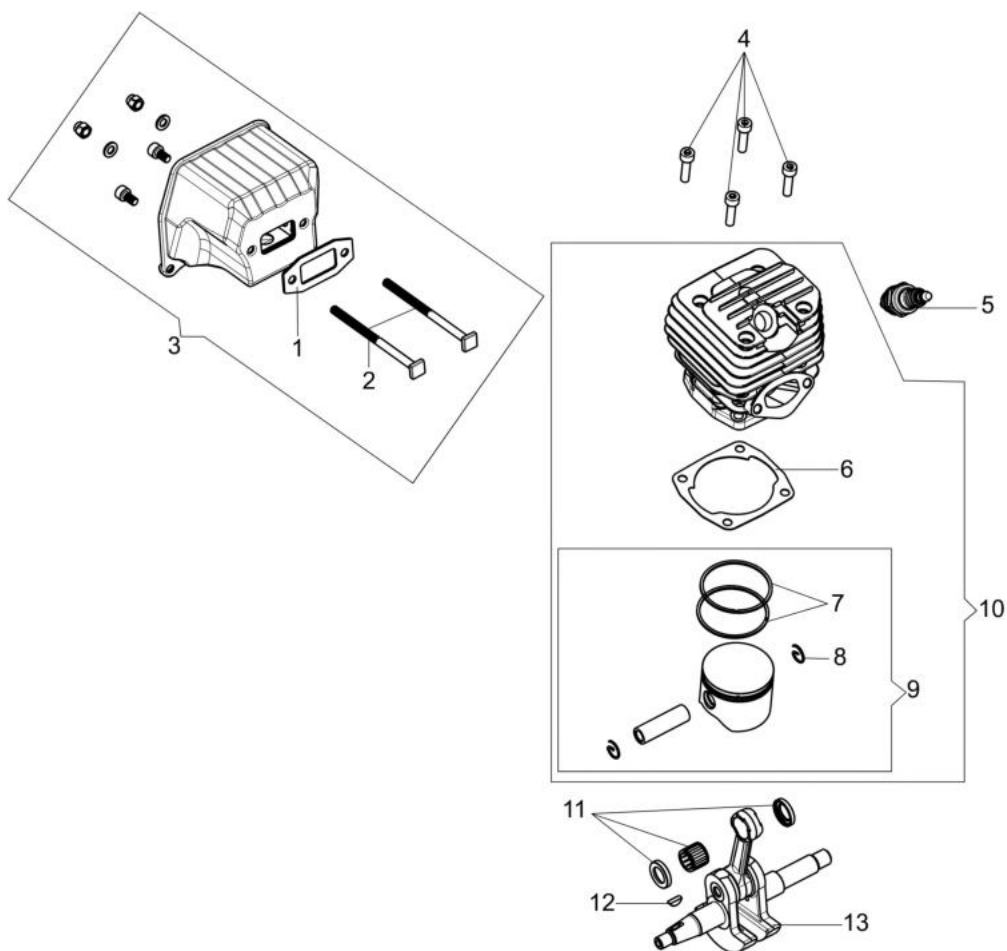

изображение Engine

Ref.Nu	Qty	Part number	Description	Validity from	Validity till	Notes	Bulletin
1	1	50310061R	Gasket				
2	2	50310060R	Screw				
3	1	50312008R	Muffler assy				
4	4	3801051R	Screw				
5	1	3055104R	Spark plug				
6	1	50310076R	Gasket				
7	2	50310163R	Piston ring Ø45				
8	2	50310115R	Ring				
9	1	50312025R	Piston assy				
10	1	50310258A	Complete cylinder				
11	1	50310259	Set roller cage and washer				
12	1	50310118R	Key				
13	1	50310153R	Crankshaft