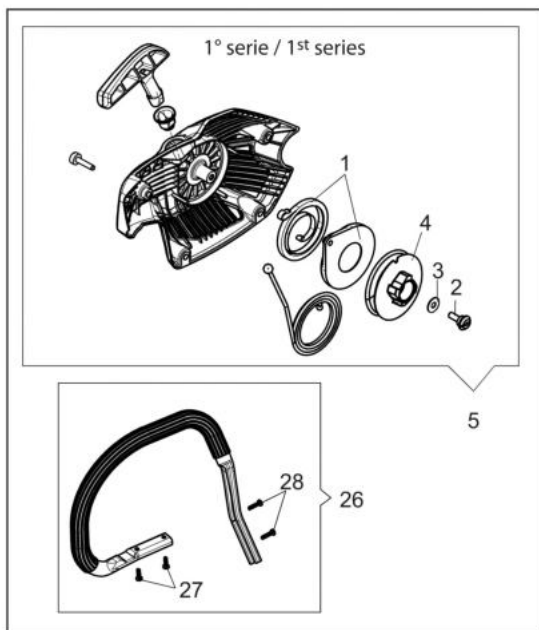

Ref.Nu	Qty	Part number	Description	Validity from	Validity till	Notes	Bulletin
1	1	50310061R	Gasket				
2	2	50310060R	Screw				
3	1	50312008R	Muffler assy				
4	4	3801051R	Screw				
5	1	3055104R	Spark plug				
6	1	50310076R	Gasket				
7	2	50310163R	Piston ring Ø45				
8	2	50310115R	Ring				
9	1	50312025R	Piston assy				
10	1	50310258A	Complete cylinder				
11	1	50310259	Set roller cage and washer				
12	1	50310118R	Key				
13	1	50310153R	Crankshaft				

изображение Crankcase

Ref.Nu	Qty	Part number	Description	Validity from	Validity till	Notes	Bulletin
1	1	50312074R	Crankcase				
2	2	3034035R	Bearing				
3	1	50310109R	Gasket				
4	4	50310084R	AV-mount				
5	1	50310372R	Suction tube		SN 8390290000		BT4-164-07/20
5	1	50310372R	Suction tube	SN 8390290001			BT4-164-07/20
6	1	50310079R	Oil filter				
7	1	50310101R	Fitting				
8	1	50310321R	Gasket		SN 8098490000 - 8399240852		BT4-165-11/20
9	1	50310104R	AV-mount				
10	1	50310103R	AV-mount				
11	1	50312002R	Oil pump				
12	1	50310080R	Sponge				
13	1	50310077R	Hose				
14	1	50310071R	Oil pump cover				
15	1	50310072R	Worm gear				
16	1	50310164R	Guard				
17	2	50310112R	Stud				
18	1	50310074R	Plate				
19	1	50310085R	Spring				
20	1	50310075R	Guard				
21	1	50310142R	Spike				
22	1	50310166AR	Oil cap				
23	1	50310177R	Bar 20 - cm 51			3/8	
23	1	50310206R	Bar 18 - cm 46			.325	
23	1	50092020R	Bar 18" - 46 cm			3/8	
23	1	50310207R	Bar 20 - cm 51			.325	
24	1	30629001A	Chain .3/8" x .058" (1,5mm) - 68 links				
24	1	30629002A	Chain .3/8" x .058" (1,5mm) - 72 links				
24	1	30629027A	Chain .325" x .050" (1,3mm)				
24	1	30629008A	Chain .325" x .058" (1,5mm)				
25	1	50310169R	Washer				
26	1	3050053R	Seal ring				
27	1	3050054R	Seal ring				
28	1	50310375	Reed valve kit				
29	1	50310321R	Gasket	SN 8098490001 -			BT4-165-11/20
30	2	3891036R	Screw				
31	3	50310083R	Cap				