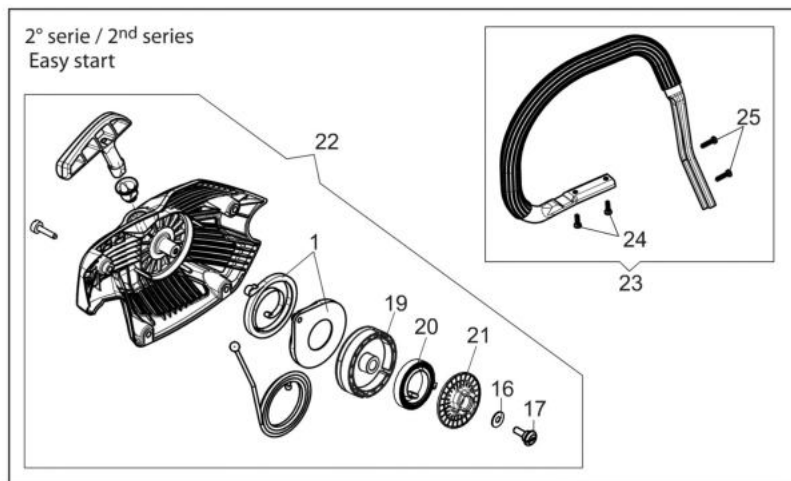

Ref.Nu	Qty	Part number	Description	Validity from	Validity till	Notes	Bulletin
1	1	50310061R	Gasket				
2	2	50310060R	Screw				
3	1	50312008R	Muffler assy				
4	4	3801051R	Screw				
5	1	3055104R	Spark plug				
6	1	50310076R	Gasket				
7	2	50310163R	Piston ring Ø45				
8	2	50310115R	Ring				
9	1	50312025R	Piston assy				
10	1	50310258A	Complete cylinder				
11	1	50310259	Set roller cage and washer				
12	1	50310118R	Key				
13	1	50310153R	Crankshaft				

изображение Chain cover and clutch

Ref.Nu	Qty	Part number	Description	Validity from	Validity till	Notes	Bulletin
1	1	50310017AR	Guard				
2	1	50310027R	Brake band				
3	1	50310263	Chain tensioner screw kit				
4	1	50310011AR	Plate				
5	1	50312003R	Chain cover assy				
6	1	50310004R	Clutch				
7	1	50310073R	Washer				
8	1	50310005R	Clutch drum			.325	
8	1	50310193R	Clutch drum			3/8	
9	1	3037041R	Thrust bearing				
10	2	50010148R	Nut				