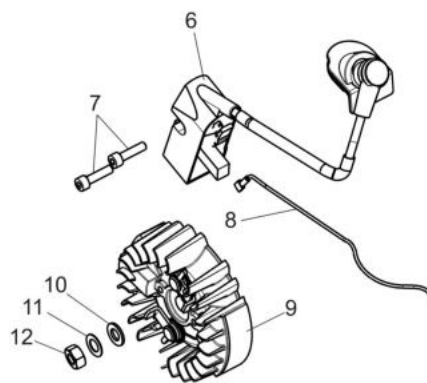

изображение Starter assy

Ref.Nu	Qty	Part number	Description	Validity from	Validity till	Notes	Bulletin
1	1	50310260	Kit spring				
2	1	3960162R	Screw				
3	1	50310033R	Washer				
4	1	50310030AR	Starter pulley				
5	1	50312004AR	Starter assy				
6	1	2501011AR	Ignition coil				
7		3801086R	Screw				
8	1	50310063R	Wire				
9	1	50310009R	Flywheel				
10	1	3916009R	Washer				
11	1	3833080R	Washer				
16	1	094600054R	Washer				
17	1	3960164R	Screw				
12	1	004000142R	Nut				
19	1	50310368R	Pulley				
20	1	61450496R	Spring				
21	1	50310369R	Sprocket				
22	1	50312082R	Starter assy				
23	1	50312092R	Handle				
24	2	3960165R	Screw				
25	2	3960164R	Screw				
26	1	50312046R	Handle				
27	2	3960165R	Screw				
28	2	3960164R	Screw