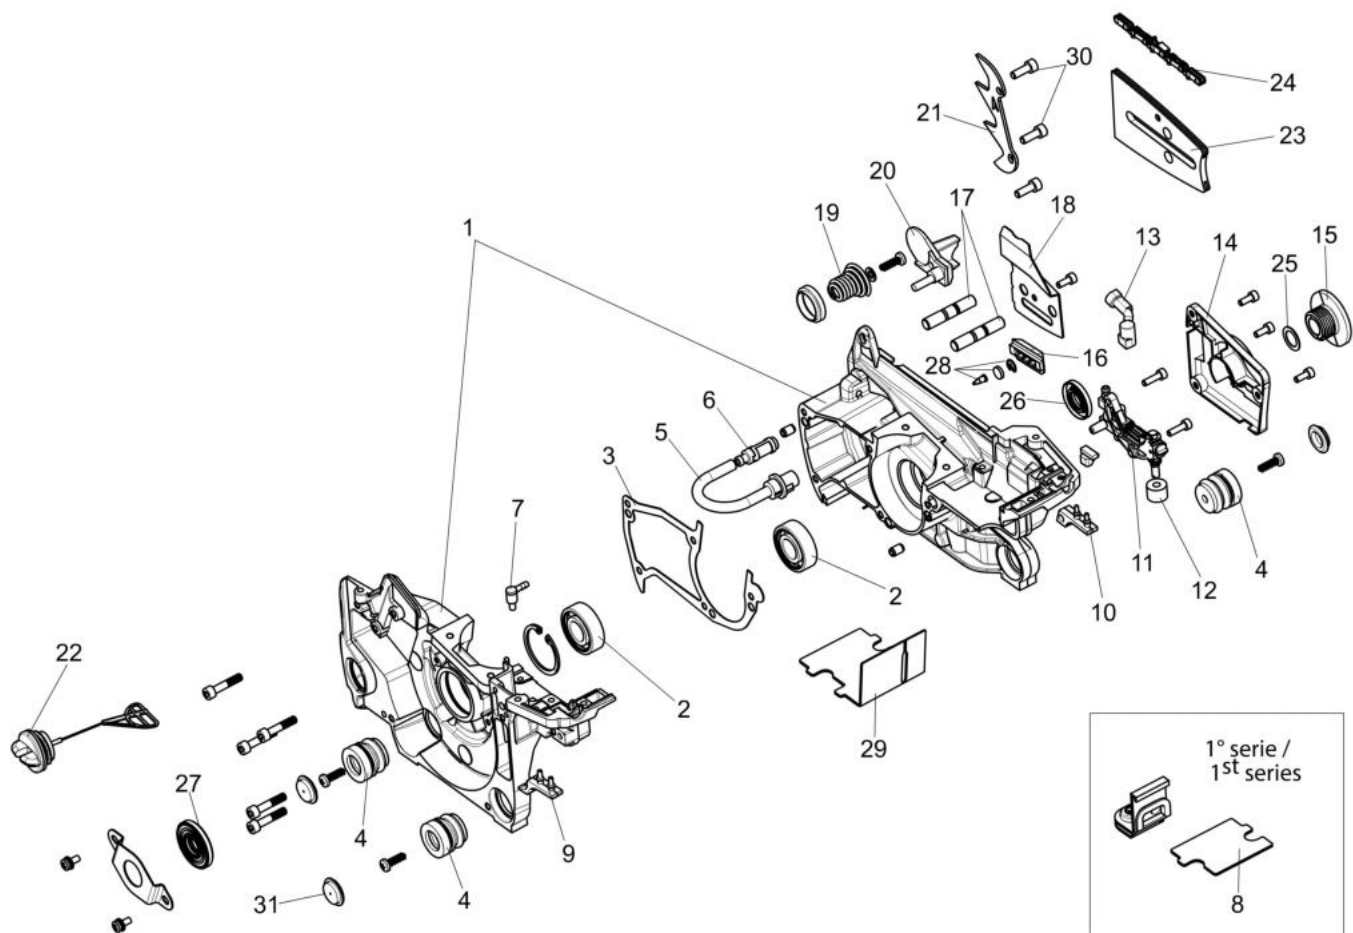

изображение Chain cover and clutch

Ref.Nu	Qty	Part number	Description	Validity from	Validity till	Notes	Bulletin
1	1	50310017AR	Guard				
2	1	50310027R	Brake band				
3	1	50310263	Chain tensioner screw kit				
4	1	50310011AR	Plate				
5	1	50312003R	Chain cover assy				
6	1	50310004R	Clutch				
7	1	50310073R	Washer				
8	1	50310005R	Clutch drum			.325	
8	1	50310193R	Clutch drum			3/8	
9	1	3037041R	Thrust bearing				
10	2	50010148R	Nut				

изображение Crankcase

Ref.Nu	Qty	Part number	Description	Validity from	Validity till	Notes	Bulletin
1	1	50312074R	Crankcase				
2	2	3034035R	Bearing				
3	1	50310109R	Gasket				
4	4	50310084R	AV-mount				
5	1	50310372R	Suction tube		SN 8390290000		BT4-164-07/20
5	1	50310372R	Suction tube	SN 8390290001			BT4-164-07/20
6	1	50310079R	Oil filter				
7	1	50310101R	Fitting				
8	1	50310321R	Gasket		SN 8098490000 - 8399240852		BT4-165-11/20
9	1	50310104R	AV-mount				
10	1	50310103R	AV-mount				
11	1	50312002R	Oil pump				
12	1	50310080R	Sponge				
13	1	50310077R	Hose				
14	1	50310071R	Oil pump cover				
15	1	50310072R	Worm gear				
16	1	50310164R	Guard				
17	2	50310112R	Stud				
18	1	50310074R	Plate				
19	1	50310085R	Spring				
20	1	50310075R	Guard				
21	1	50310142R	Spike				
22	1	50310166AR	Oil cap				
23	1	50310177R	Bar 20 - cm 51			3/8	
23	1	50310206R	Bar 18 - cm 46			.325	
23	1	50092020R	Bar 18" - 46 cm			3/8	
23	1	50310207R	Bar 20 - cm 51			.325	
24	1	30629001A	Chain .3/8" x .058" (1,5mm) - 68 links				
24	1	30629002A	Chain .3/8" x .058" (1,5mm) - 72 links				
24	1	30629027A	Chain .325" x .050" (1,3mm)				
24	1	30629008A	Chain .325" x .058" (1,5mm)				
25	1	50310169R	Washer				
26	1	3050053R	Seal ring				
27	1	3050054R	Seal ring				
28	1	50310375	Reed valve kit				
29	1	50310321R	Gasket	SN 8098490001 -			BT4-165-11/20
30	2	3891036R	Screw				
31	3	50310083R	Cap				